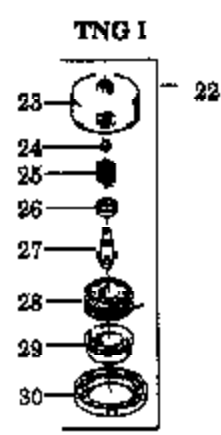

WARNING
All repairs, adjustments and maintenance not described in the Operator's Manual must be performed by qualified service personnel.

Ref #	Part Number	Qty	Description
1	530094681		MODELS GTI 18,GTI 18K,GTI 18T,GTI 18KT-Type 2
1			MODEL GTI 18KT Type 1 See Ser. Ref. 2
1	530095337		MODEL GTI 18KT Type 3
2	530094679		Drive Shaft
3	530069256		Shield Kit Ass'y. (Incl. 4,5,6)
4	534235901		Locknut)
5	530094570		Line Limiter
6	530015037		Screw
7	530094581		Bearing Hsg. (Incl. 8, 11-13, 15 & 16)
8	530015518		Screw
9	530016107		Screw-Plastic Shield
10	530093846		Arbor Shaft
11	530092227		Washer
12	534828400		DRIVE SHAFT & CUTTING F
13	530091783		Screw
14	530069086		Retainer
15	530092216		Bearings & Spacer Kit
16	530092359		Washer
17	530094571		Dust Cup
18	530069252		Grass Washer
19	530015197		"T" Handle Kit
20	530031111		Nut
21	530031098		Hex Wrench (5/32")
22	952701574		Hex Wrench (3/16")
23	530093896		Cutting Head Ass'y. (Incl. 23-30-[p)
24	530093898		Hub
25	530340007		Line Saver
26	530092068		Spring
27	530093897		Spring Cap
28	952701523		Drive Gear
29	530401183		Spool w/Line
30	530092133		Release Button
31	530094592		Cover
32	952701607		Hub Ass'y.
33	530094494		Spool w/Line
34	952701605		Cover
35	530010957		Cutting Head Ass'y. (Incl. 31-33)
36	530069496		Handle MODELS GTI 18,GTI 18T
37	530015610		Assist Handle Kit (Incl. 12,40,41) MODELS GTI 18,GTI 18T
38	530094742		Nut MODELS GTI 18,GTI 18T
39	952701566		Clamp MODELS GTI 18,GTI 18T
40	530094572		4 Point Blade Kit MODELS GTI 18,GTI 18T
41	530010723		Handlebar Bracket MODELS GTI 18K, GTI 18KT
42	530092086		Handlebar MODELS GTI 18K, GTI 18KT
43	530092192		Handlebar Grip MODELS GTI 18K, GTI 18KT
44	530012207		Handlebar Cap MODELS GTI 18K, GTI 18KT
45	530094627		Handlebar Clamp MODELS GTI 18K, GTI 18KT
46	530027615		Shield w/Decal MODELS GTI 18K, GTI 18KT
47	530015792		Shield Retention Plate MODELS GTI 18K, GTI 18K
48	530015492		Washer-Blade MODELS GTI 18K, GTI 18KT
49	530093748		Washer-Belleville MODELS GTI 18K, GTI 18KT
50	952701546		Nut-Blade MODELS GTI 18K, GTI 18KT
51	530094417		4-Point Blade MODELS GTI 18K, GTI 18KT
52	530027749		Shoulder Strap MODELS GTI 18K, GTI 18KT
			Blade Direction Decal MODELS GTI 18K, GTI 18KT (Not a serviceable part)

GTI18KT Gas Trimmer Page 2 of 7
Washer
DRIVE SHAFT & CUTTING F