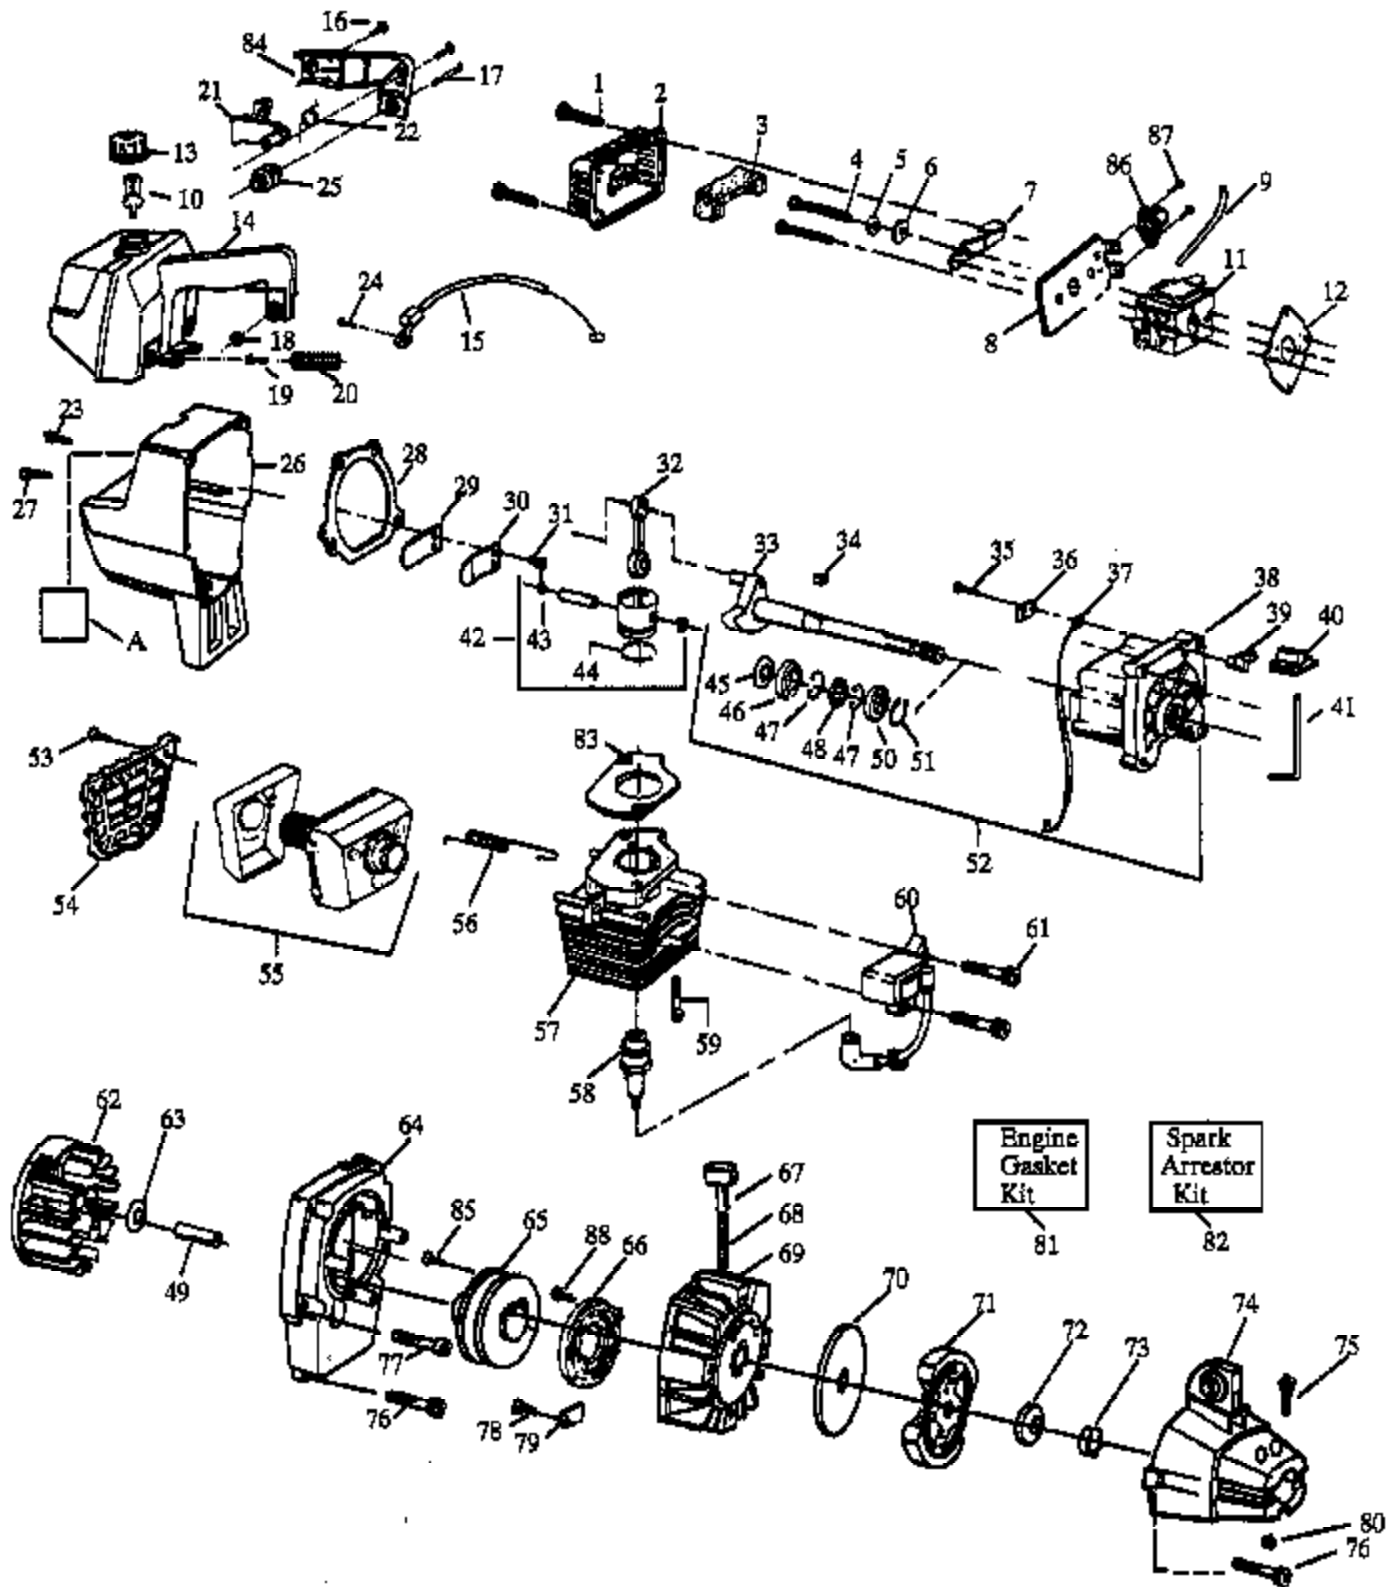

Ref #	Part Number	Qty	Description
1	530015773		Screw
2	530027529		Air Filter Cover
3	530027530		Air Filter
4	530015849		Screw
5	530015852		Spacer
6	530015254		Wave Washer
7	530038103		Choke Shutter
8	530027527		MODELS GTI 18,GTI 18T,GTI 18KT
8			MODELS GTI 18KT Type 1-See Ser. Ref. 2
8	530037930		MODELS GTI 18KT Type 3
9	530069247		Fuel Line
9			Return Line MODEL GTI 18KT Type 1 See Ser. Ref. 2
9	530069571	GTI18KT Gas Triplate 5 of 7	MODEL GTI 18KT Type 2 & 3
10	530014362	POWER UNIT	Fuel Pick-up Ass'y.
11			Carburetor, MODEL GTI 18KT Type 1-See Ser. Ref. 2
11	530035259		MODELS GTI 18 & GTI 18T Type 1
11	530069651		MODELS GTI 18 & GTI 18T Type 2 & 3
12	530019156		Carburetor Gasket
13	530014347		Fuel Cap Ass'y.
14			Handle & Tank Ass'y., MODEL GTI 18KT Type 1
14	530029552		MODELS GTI 18 & GTI 18K Type 1
14	530047102		MODELS GTI 18 & GTI 18K Type 2 & 3
15	530037499		Throttle Cable Ass'y.
16	530015805		Screw
17	530015809		Screw
18	530015807		Nut
19	530015713		Screw
20	530027926		Rear Isolator Spring
21	530027924		Throttle Trigger
22	530027925		Throttle Spring
23	530015810		Screw
24	530015775		Screw
25	530024256		Isolator
26	530027923		Shroud
27	530015771		Screw
28	530019154		Gasket
29	530027593		Reed
30	530027594		Reed Stop
31	530016064		Screw
32	530010960		Connecting Rod Ass'y.
33	530010934		Crankshaft Ass'y. See Service Ref. 1
34	530015126		Flywheel Key
35	530015780		Screw
36	530027546		Switch Insulator
37	530027547		Lead Wire
38	530014016		Crankcase Ass'y. (Incl. 46-48 & 50)
39	530027545		Switch Ramp
40	530038309		Switch Button
41	530027959		Switch Spring
42	530069275		Piston Kit (Incl. 43, 44 & pin)
43	530015162		Piston Pin Retainer
44	530025875		Piston Ring
46	530032103		Inner Bearing
47	530015787		Retaining Ring
48	530019158		Crankshaft Seal
49	530027511		Spacer