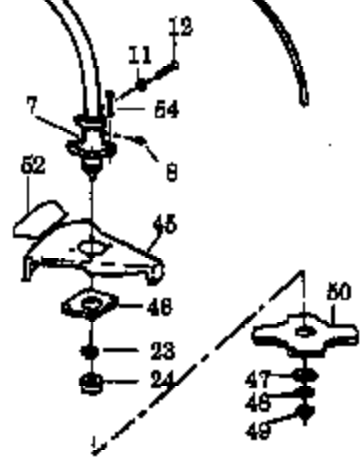

WARNING
All repairs, adjustments and maintenance not described in the Operator's Manual must be performed by qualified service personnel.

Ref #	Part Number	Qty	Description
1	530094681		MODELS GTI 18,GTI 18K,GTI 18T,GTI 18KT-Type 2
1			MODEL GTI 18KT Type 1 See Ser. Ref. 2
1	530095337		MODEL GTI 18KT Type 3
2	530094679		Drive Shaft
3	530069256		Shield Kit Ass'y. (Incl. 4,5,6)
4	534235901		Locknut)
5	530094570		Line Limiter
6	530015037		Screw
7	530094581		Bearing Hsg. (Incl. 8, 11-13, 15 & 16)
8	530015518		Screw
9	530016107		Screw-Plastic Shield
10	530093846		Arbor Shaft
11	530092227		Washer
12	534828400		DRIVE SHAFT & CUTTING F
13	530091783		Screw
14	530069086		Retainer
15	530092216		Bearings & Spacer Kit
16	530092359		Washer
17	530094571		Dust Cup
18	530069252		Grass Washer
19	530015197		"T" Handle Kit
20	530031111		Nut
21	530031098		Hex Wrench (5/32")
22	952701574		Hex Wrench (3/16")
23	530093896		Cutting Head Ass'y. (Incl. 23-30-[p)
24	530093898		Hub
25	530340007		Line Saver
26	530092068		Spring
27	530093897		Spring Cap
28	952701523		Drive Gear
29	530401183		Spool w/Line
30	530092133		Release Button
31	530094592		Cover
32	952701607		Hub Ass'y.
33	530094494		Spool w/Line
34	952701605		Cover
35	530010957		Cutting Head Ass'y. (Incl. 31-33)
36	530069496		Handle MODELS GTI 18,GTI 18T
37	530015610		Assist Handle Kit (Incl. 12,40,41) MODELS GTI 18,GTI 18T
38	530094742		Nut MODELS GTI 18,GTI 18T
39	952701566		Clamp MODELS GTI 18,GTI 18T
40	530094572		4 Point Blade Kit MODELS GTI 18,GTI 18T
41	530010723		Handlebar Bracket MODELS GTI 18K, GTI 18KT
42	530092086		Handlebar MODELS GTI 18K, GTI 18KT
43	530092192		Handlebar Grip MODELS GTI 18K, GTI 18KT
44	530012207		Handlebar Cap MODELS GTI 18K, GTI 18KT
45	530094627		Handlebar Clamp MODELS GTI 18K, GTI 18KT
46	530027615		Shield w/Decal MODELS GTI 18K, GTI 18KT
47	530015792		Shield Retention Plate MODELS GTI 18K, GTI 18K
48	530015492		Washer-Blade MODELS GTI 18K, GTI 18KT
49	530093748		Washer-Belleville MODELS GTI 18K, GTI 18KT
50	952701546		Nut-Blade MODELS GTI 18K, GTI 18KT
51	530094417		4-Point Blade MODELS GTI 18K, GTI 18KT
52	530027749		Shoulder Strap MODELS GTI 18K, GTI 18KT
			Blade Direction Decal MODELS GTI 18K, GTI 18KT (Not a serviceable part)

GTI18KT Gas Trimmer Page 2 of 7
Washer
DRIVE SHAFT & CUTTING F