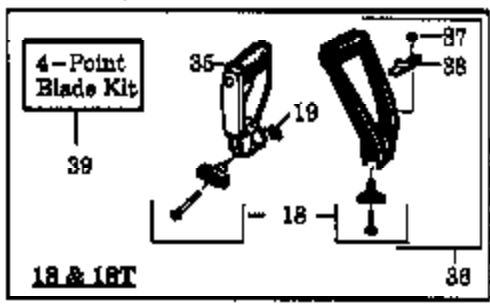

**WARNING**  
 All repairs, adjustments and maintenance not described in the Operator's Manual must be performed by qualified service personnel.

Ref #	Part Number	Qty	Description
1	530094681		MODELS GTI 18,GTI 18K,GTI 18T,GTI 18KT-Type 2
1			MODEL GTI 18KT Type 1 See Ser. Ref. 2
1	530095337		MODEL GTI 18KT Type 3
2	530094679		Drive Shaft
3	530069256		Shield Kit Ass'y. (Incl. 4,5,6)
4	534235901		Locknut)
5	530094570		Line Limiter
6	530015037		Screw
7	530094581		Bearing Hsg. (Incl. 8, 11-13, 15 & 16)
8	530015518		Screw
9	530016107		Screw-Plastic Shield
10	530093846		Arbor Shaft
11	530092227		Washer
12	534828400		DRIVE SHAFT & CUTTING F
13	530091783		Screw
14	530069086		Retainer
15	530092216		Bearings & Spacer Kit
16	530092359		Washer
17	530094571		Dust Cup
18	530069252		Grass Washer
19	530015197		"T" Handle Kit
20	530031111		Nut
21	530031098		Hex Wrench (5/32")
22	952701574		Hex Wrench (3/16")
23	530093896		Cutting Head Ass'y. (Incl. 23-30-[p)
24	530093898		Hub
25	530340007		Line Saver
26	530092068		Spring
27	530093897		Spring Cap
28	952701523		Drive Gear
29	530401183		Spool w/Line
30	530092133		Release Button
31	530094592		Cover
32	952701607		Hub Ass'y.
33	530094494		Spool w/Line
34	952701605		Cover
35	530010957		Cutting Head Ass'y. (Incl. 31-33)
36	530069496		Handle MODELS GTI 18,GTI 18T
37	530015610		Assist Handle Kit (Incl. 12,40,41) MODELS GTI 18,GTI 18T
38	530094742		Nut MODELS GTI 18,GTI 18T
39	952701566		Clamp MODELS GTI 18,GTI 18T
40	530094572		4 Point Blade Kit MODELS GTI 18,GTI 18T
41	530010723		Handlebar Bracket MODELS GTI 18K, GTI 18KT
42	530092086		Handlebar MODELS GTI 18K, GTI 18KT
43	530092192		Handlebar Grip MODELS GTI 18K, GTI 18KT
44	530012207		Handlebar Cap MODELS GTI 18K, GTI 18KT
45	530094627		Handlebar Clamp MODELS GTI 18K, GTI 18KT
46	530027615		Shield w/Decal MODELS GTI 18K, GTI 18KT
47	530015792		Shield Retention Plate MODELS GTI 18K, GTI 18K
48	530015492		Washer-Blade MODELS GTI 18K, GTI 18KT
49	530093748		Washer-Belleville MODELS GTI 18K, GTI 18KT
50	952701546		Nut-Blade MODELS GTI 18K, GTI 18KT
51	530094417		4-Point Blade MODELS GTI 18K, GTI 18KT
52	530027749		Shoulder Strap MODELS GTI 18K, GTI 18KT
			Blade Direction Decal MODELS GTI 18K, GTI 18KT (Not a serviceable part)