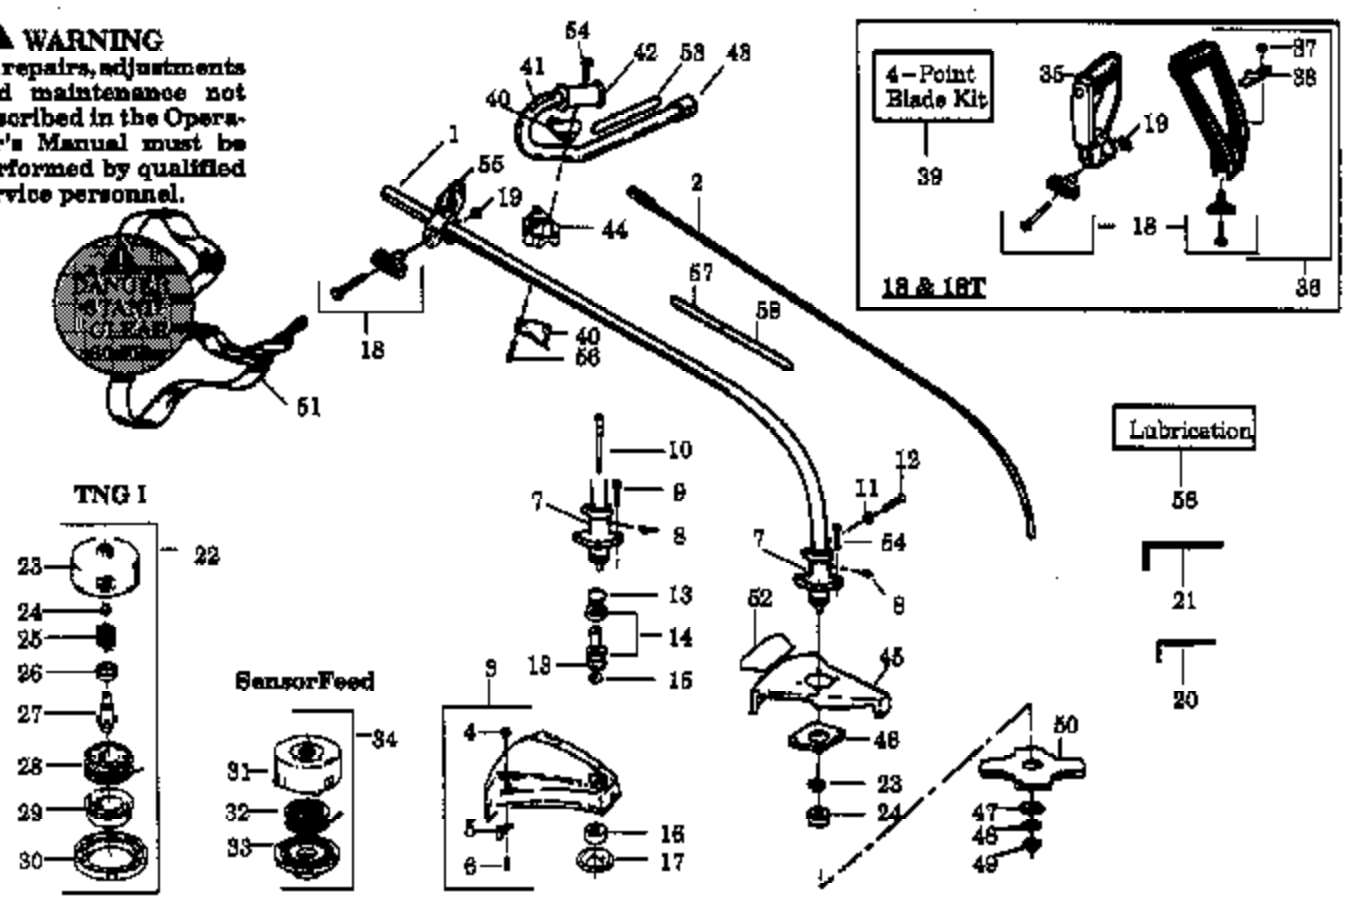

WARNING
All repairs, adjustments and maintenance not described in the Operator's Manual must be performed by qualified service personnel.

Ref #	Part Number	Qty	Description
1	530094681		MODELS GTI 18,GTI 18K,GTI 18T,GTI 18KT-Type 2
1			MODEL GTI 18KT Type 1 See Ser. Ref. 2
1	530095337		MODEL GTI 18KT Type 3
2	530094679		Drive Shaft
3	530069256		Shield Kit Ass'y. (Incl. 4,5,6)
4	534235901		Locknut)
5	530094570		Line Limiter
6	530015037		Screw
7	530094581		Bearing Hsg. (Incl. 8, 11-13, 15 & 16)
8	530015518		Screw
9	530016107		Screw-Plastic Shield
10	530093846		Arbor Shaft
11	530092227		Washer
12	534828400		DRIVE SHAFT & CUTTING F
13	530091783		Screw
14	530069086		Retainer
15	530092216		Bearings & Spacer Kit
16	530092359		Washer
17	530094571		Dust Cup
18	530069252		Grass Washer
19	530015197		"T" Handle Kit
20	530031111		Nut
21	530031098		Hex Wrench (5/32")
22	952701574		Hex Wrench (3/16")
23	530093896		Cutting Head Ass'y. (Incl. 23-30-[p)
24	530093898		Hub
25	530340007		Line Saver
26	530092068		Spring
27	530093897		Spring Cap
28	952701523		Drive Gear
29	530401183		Spool w/Line
30	530092133		Release Button
31	530094592		Cover
32	952701607		Hub Ass'y.
33	530094494		Spool w/Line
34	952701605		Cover
35	530010957		Cutting Head Ass'y. (Incl. 31-33)
36	530069496		Handle MODELS GTI 18,GTI 18T
37	530015610		Assist Handle Kit (Incl. 12,40,41) MODELS GTI 18,GTI 18T
38	530094742		Nut MODELS GTI 18,GTI 18T
39	952701566		Clamp MODELS GTI 18,GTI 18T
40	530094572		4 Point Blade Kit MODELS GTI 18,GTI 18T
41	530010723		Handlebar Bracket MODELS GTI 18K, GTI 18KT
42	530092086		Handlebar MODELS GTI 18K, GTI 18KT
43	530092192		Handlebar Grip MODELS GTI 18K, GTI 18KT
44	530012207		Handlebar Cap MODELS GTI 18K, GTI 18KT
45	530094627		Handlebar Clamp MODELS GTI 18K, GTI 18KT
46	530027615		Shield w/Decal MODELS GTI 18K, GTI 18KT
47	530015792		Shield Retention Plate MODELS GTI 18K, GTI 18K
48	530015492		Washer-Blade MODELS GTI 18K, GTI 18KT
49	530093748		Washer-Belleville MODELS GTI 18K, GTI 18KT
50	952701546		Nut-Blade MODELS GTI 18K, GTI 18KT
51	530094417		4-Point Blade MODELS GTI 18K, GTI 18KT
52	530027749		Shoulder Strap MODELS GTI 18K, GTI 18KT
			Blade Direction Decal MODELS GTI 18K, GTI 18KT (Not a serviceable part)

GTI18KT Gas Trimmer Page 2 of 7
Washer
DRIVE SHAFT & CUTTING F