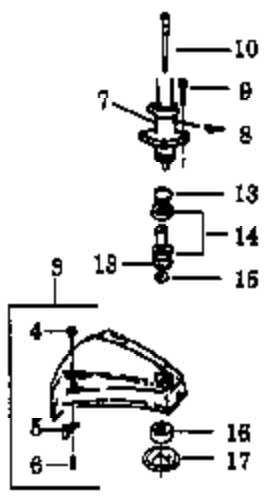

WARNING
All repairs, adjustments and maintenance not described in the Operator's Manual must be performed by qualified service personnel.

Ref #	Part Number	Qty	Description
1	530094681		MODELS GTI 18,GTI 18K,GTI 18T,GTI 18KT-Type 2
1			MODEL GTI 18KT Type 1 See Ser. Ref. 2
1	530095337		MODEL GTI 18KT Type 3
2	530094679		Drive Shaft
3	530069256		Shield Kit Ass'y. (Incl. 4,5,6)
4	534235901		Locknut)
5	530094570		Line Limiter
6	530015037		Screw
7	530094581		Bearing Hsg. (Incl. 8, 11-13, 15 & 16)
8	530015518		Screw
9	530016107		Screw-Plastic Shield
10	530093846		Arbor Shaft
11	530092227		Washer
12	534828400		DRIVE SHAFT & CUTTING F
13	530091783		Screw
14	530069086		Retainer
15	530092216		Bearings & Spacer Kit
16	530092359		Washer
17	530094571		Dust Cup
18	530069252		Grass Washer
19	530015197		"T" Handle Kit
20	530031111		Nut
21	530031098		Hex Wrench (5/32")
22	952701574		Hex Wrench (3/16")
23	530093896		Cutting Head Ass'y. (Incl. 23-30-[p)
24	530093898		Hub
25	530340007		Line Saver
26	530092068		Spring
27	530093897		Spring Cap
28	952701523		Drive Gear
29	530401183		Spool w/Line
30	530092133		Release Button
31	530094592		Cover
32	952701607		Hub Ass'y.
33	530094494		Spool w/Line
34	952701605		Cover
35	530010957		Cutting Head Ass'y. (Incl. 31-33)
36	530069496		Handle MODELS GTI 18,GTI 18T
37	530015610		Assist Handle Kit (Incl. 12,40,41) MODELS GTI 18,GTI 18T
38	530094742		Nut MODELS GTI 18,GTI 18T
39	952701566		Clamp MODELS GTI 18,GTI 18T
40	530094572		4 Point Blade Kit MODELS GTI 18,GTI 18T
41	530010723		Handlebar Bracket MODELS GTI 18K, GTI 18KT
42	530092086		Handlebar MODELS GTI 18K, GTI 18KT
43	530092192		Handlebar Grip MODELS GTI 18K, GTI 18KT
44	530012207		Handlebar Cap MODELS GTI 18K, GTI 18KT
45	530094627		Handlebar Clamp MODELS GTI 18K, GTI 18KT
46	530027615		Shield w/Decal MODELS GTI 18K, GTI 18KT
47	530015792		Shield Retention Plate MODELS GTI 18K, GTI 18K
48	530015492		Washer-Blade MODELS GTI 18K, GTI 18KT
49	530093748		Washer-Belleville MODELS GTI 18K, GTI 18KT
50	952701546		Nut-Blade MODELS GTI 18K, GTI 18KT
51	530094417		4-Point Blade MODELS GTI 18K, GTI 18KT
52	530027749		Shoulder Strap MODELS GTI 18K, GTI 18KT
			Blade Direction Decal MODELS GTI 18K, GTI 18KT (Not a serviceable part)

GTI18KT Gas Trimmer Page 2 of 7
Washer
DRIVE SHAFT & CUTTING F