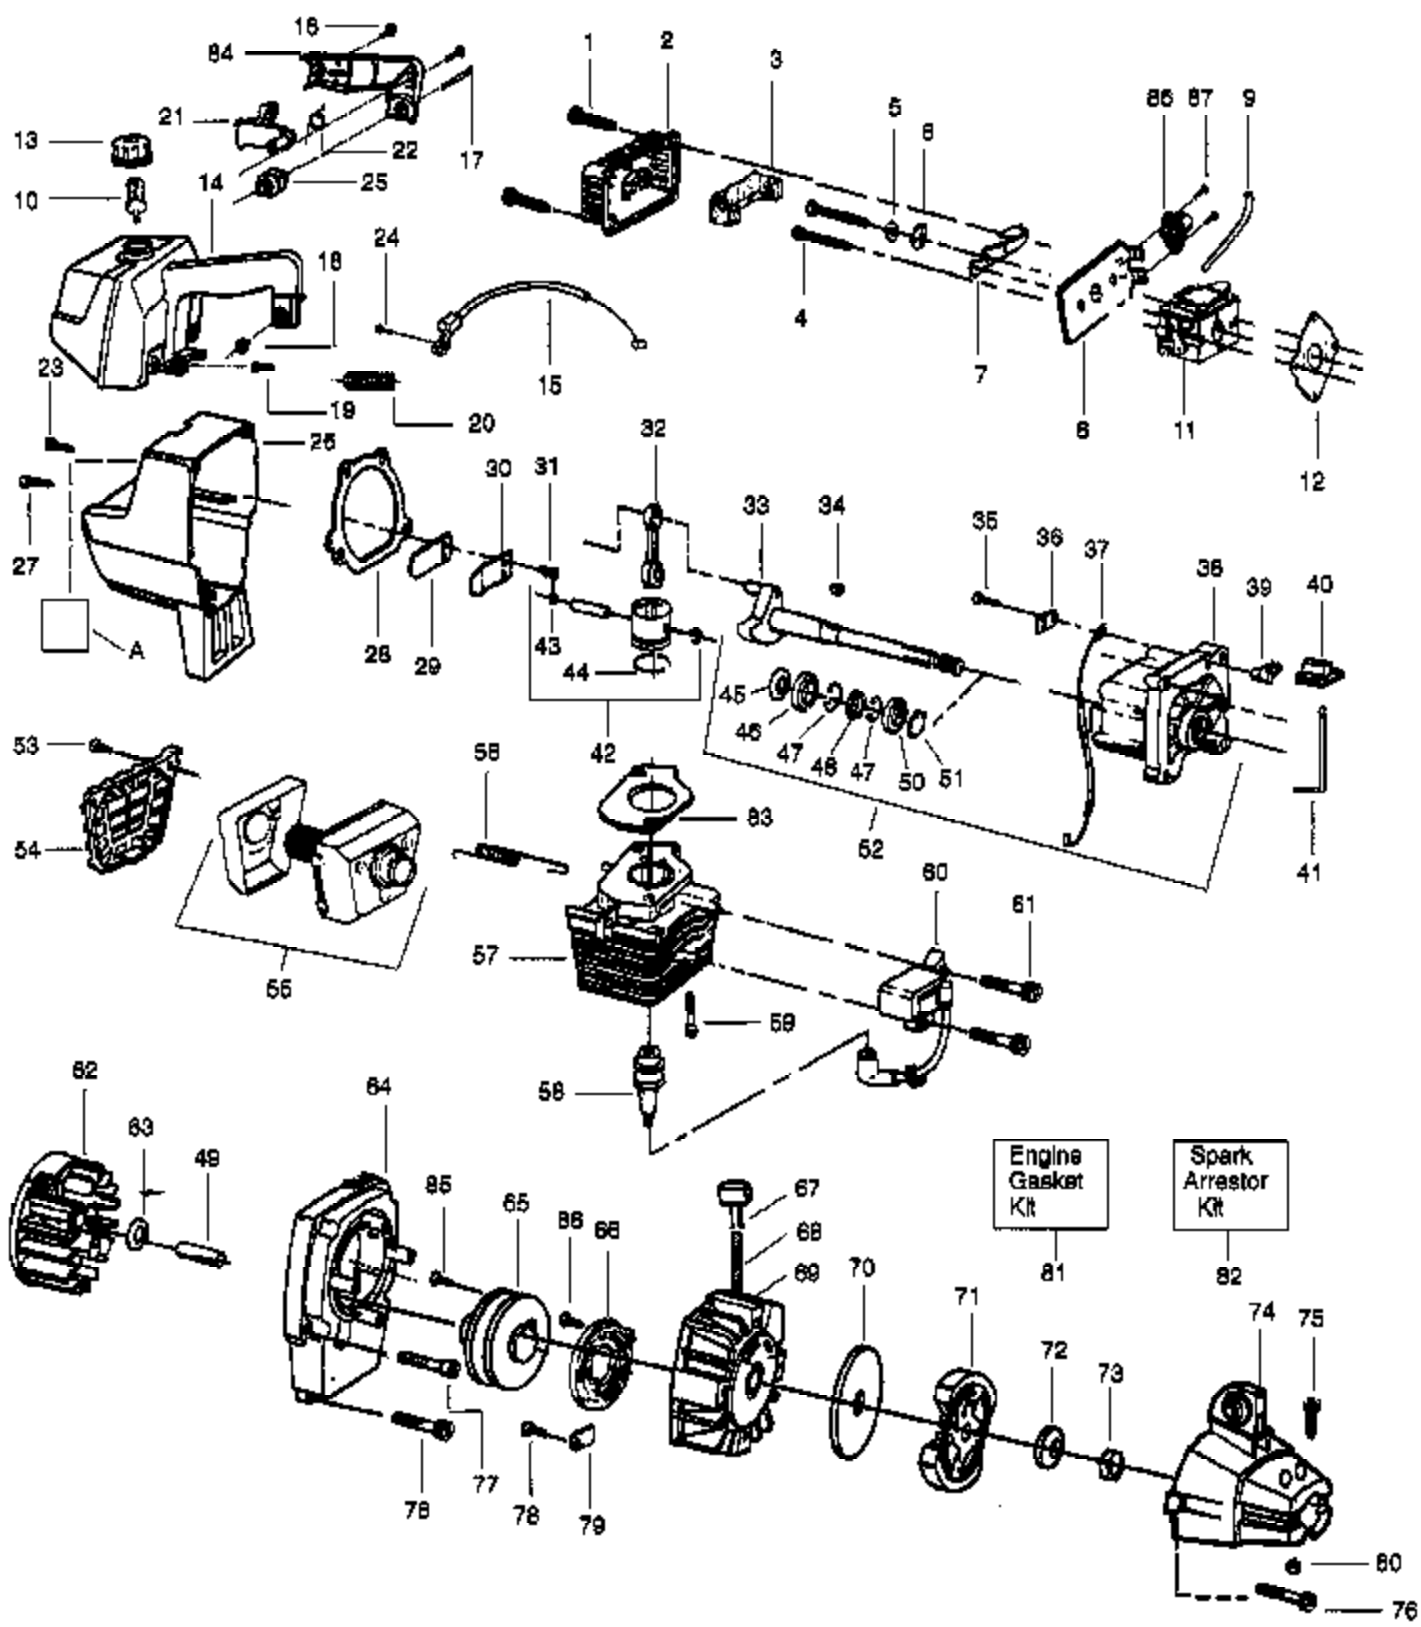

Ref #	Part Number	Qty	Description
1	530015773		Screw
2	530027529		Air Filter Cover
3	530027530		Air Filter
4	530015849		Screw
5	530015852		Spacer
6	530015254		Wave Washer
7	530038103		Choke Shutter
8	530027527		MODEL GTI 19
8			MODEL GTI 19T Type 1-See Ser. Ref. 2
8	530037930		MODEL GTI 19T Type 2 & 3
9	530069247		Fuel Line
9			Return Line MODEL GTI 19T Type 1 See Ser. Ref. 2
9	530069571		MODEL GTI 19T Type 2 & 3
10	530014362		Fuel Pick-up Ass'y.
11	530035259		WA-199 MODEL GTI 19
11			MODEL GTI 19T Type 1-See Ser. Ref. 2
11	530069651		WA-298A MODEL GTI 19T Type 2 & 3
12	530019156		Carburetor Gasket
13	530014347		Fuel Cap Ass'y.
14	530029552		MODEL GTI 19
14			MODEL GTI 19T Type 1-See Ser. Ref. 2
14	530047102		MODEL GTI 19T Type 2 & 3
15	530037499		Throttle Cable Ass'y
16	530015805		Screw
17	530015806		Screw
18	530015807		Nut
19	530015713		Screw
20	530027926		Rear Isolator Spring
21	530027924		Throttle Trigger
22	530027925		Throttle Spring
23	530015772		Screw
24	530015775		Screw
25	530024256		Isolator
26	530027923		Shroud
27	530015771		Screw
28	530019154		Gasket
29	530027593		Reed
30	530027594		Reed Stop
31	530016064		Screw
32	530010960		Connecting Rod Ass'y.
33	530010934		Crankshaft Ass'y. See Service Ref. 1
34	530015126		Flywheel Key
35	530015780		Screw
36	530027546		Switch Insulator
37	530027547		Lead Wire
38	530014016		Crankcase Ass'y. (Incl. 46-48 & 50)
39	530027545		Switch Ramp
40	530038309		Switch Button
41	530027959		Switch Spring
42	530069275		Piston Kit (Incl. 43,44 & pin)
43	530015162		Piston Pin Retainer
44	530025875		Piston Ring
46	530032103		Inner Bearing
47	530015787		Retaining Ring
48	530019158		Crankshaft Seal
49	530027511		Spacer

GTI19 Gas Type 1-See Ser. Ref. 2
POWER UNIT

Two Page 7 of 9