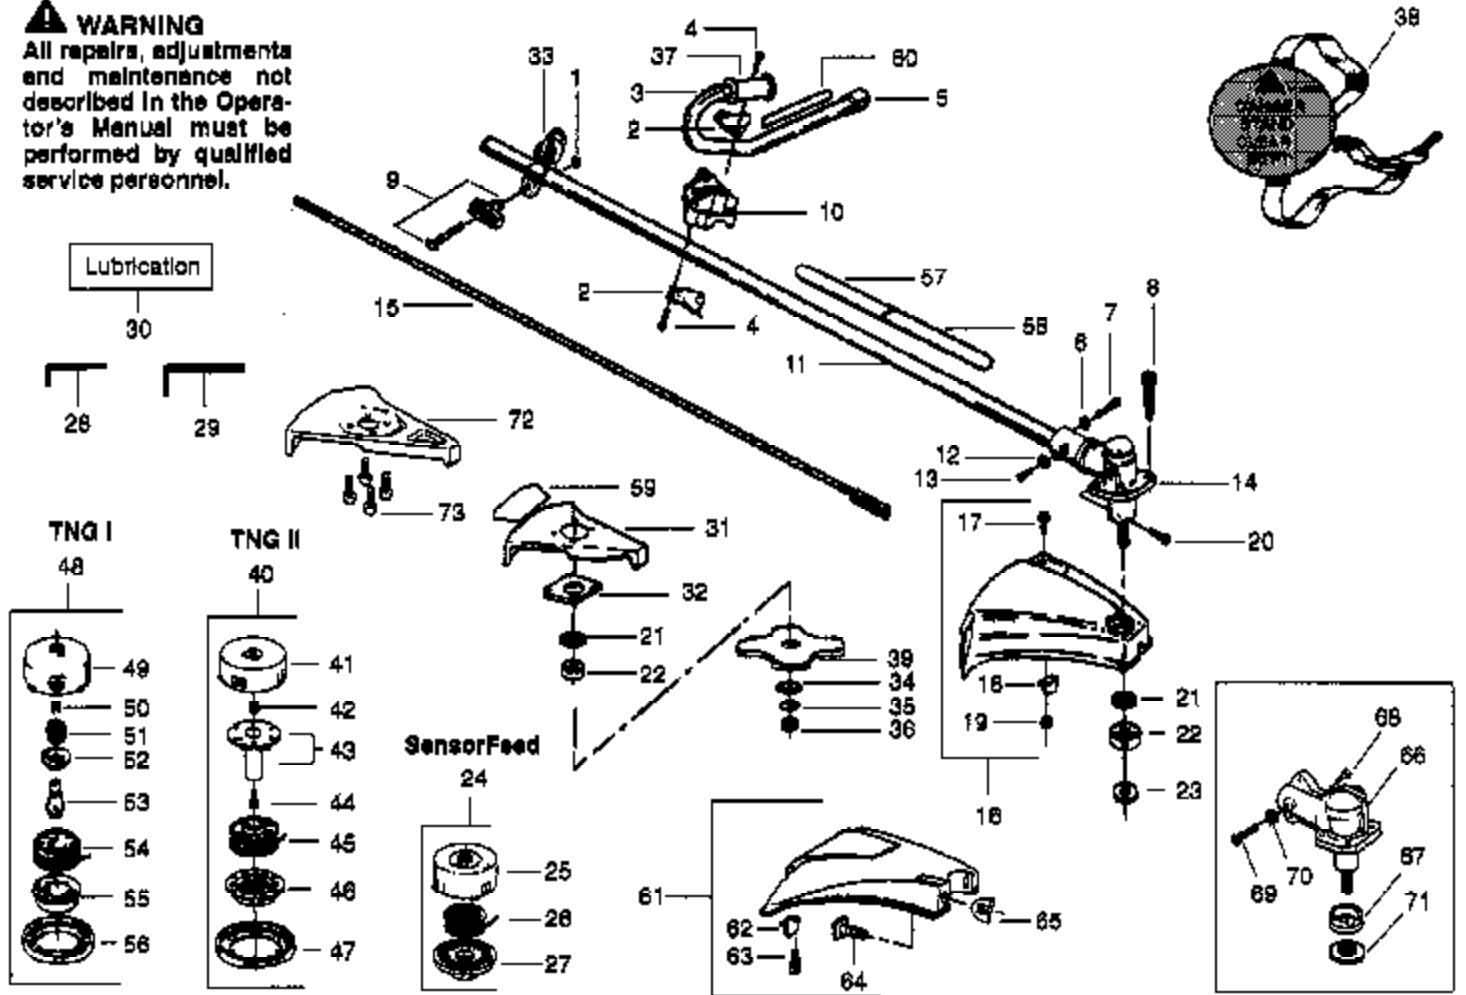

⚠ WARNING
All repairs, adjustments and maintenance not described in the Operator's Manual must be performed by qualified service personnel.

Ref #	Part Number	Qty	Description
1	530015768		Nut
2	530094572		Handlebar Bracket
3	530010723		Handlebar
4	530015791		Screw
5	530092192		Handlebar Cap
6	530001642		Lockwasher
7	530001711		Screw
8	530016107		Use w/plastic shield
8	530015791		Use w/metal shield
9	530069252		"T" Handle Ass'y.
10	530012207		Handlebar Clamp
11			Drive Shaft Housing, Type 1-See Service Ref. 2
11	530094684		GT119 Gas Type 2
11	530094334		DRIVE SHAFT & CUTTING MODEL GT119 Type 3
12	530015328		Lockwasher
13	530094612		Screw
14	530094568		Gear Box Ass'y.
15	530094585		Drive Shaft
16	530069256		Shield Kit Ass'y. (Incl. 17,18,19)
17	530015037		Screw
18	530094570		Line Limiter
19	534235901		Locknut
20	530094616		Screw
21	530094640		Seal
22	530094639		Dust Cup
23	530094571		Grass Washer
24	952701608		Cutting Head Ass'y. (Incl. 25-27)
25	530094557		Hub Ass'y.
26	952701607		Spool w/Line
27	530094494		Cover
28	530031111		Hex Wrench (5/32)
29	530031098		Hex Wrench (3/16)
30	952030139		Shaft Lubrication
31	530094627		Shield-Metal
32	530027615		Shield Retention Plate
33	530094686		Harness Clamp Ass'y.
34	530015792		Washer
35	530015492		Washer
36	530015793		Nut
37	530092086		Handlebar Grip
38	530094417		Shoulder Strap
39	952701611		4 Point Blade
40	530094954		Cutting Head Ass'y (Incl. 41-47)
41	530014274		Hub Ass'y
42	530094956		Spring
43	530069312		Locking Plate Kit
44	530015542		Screw
45	952701606		Spool w/Line
46	530094522		Release Button
47	530094521		Cover
48	952701643		Cutting Head Ass'y. (Incl. 49-56)
49	530093896		Hub w/Line Saver
50	530093898		Line Saver
51	530340007		Spring
52	530092068		Spring Adaptor
53	530095121		Drive Gear