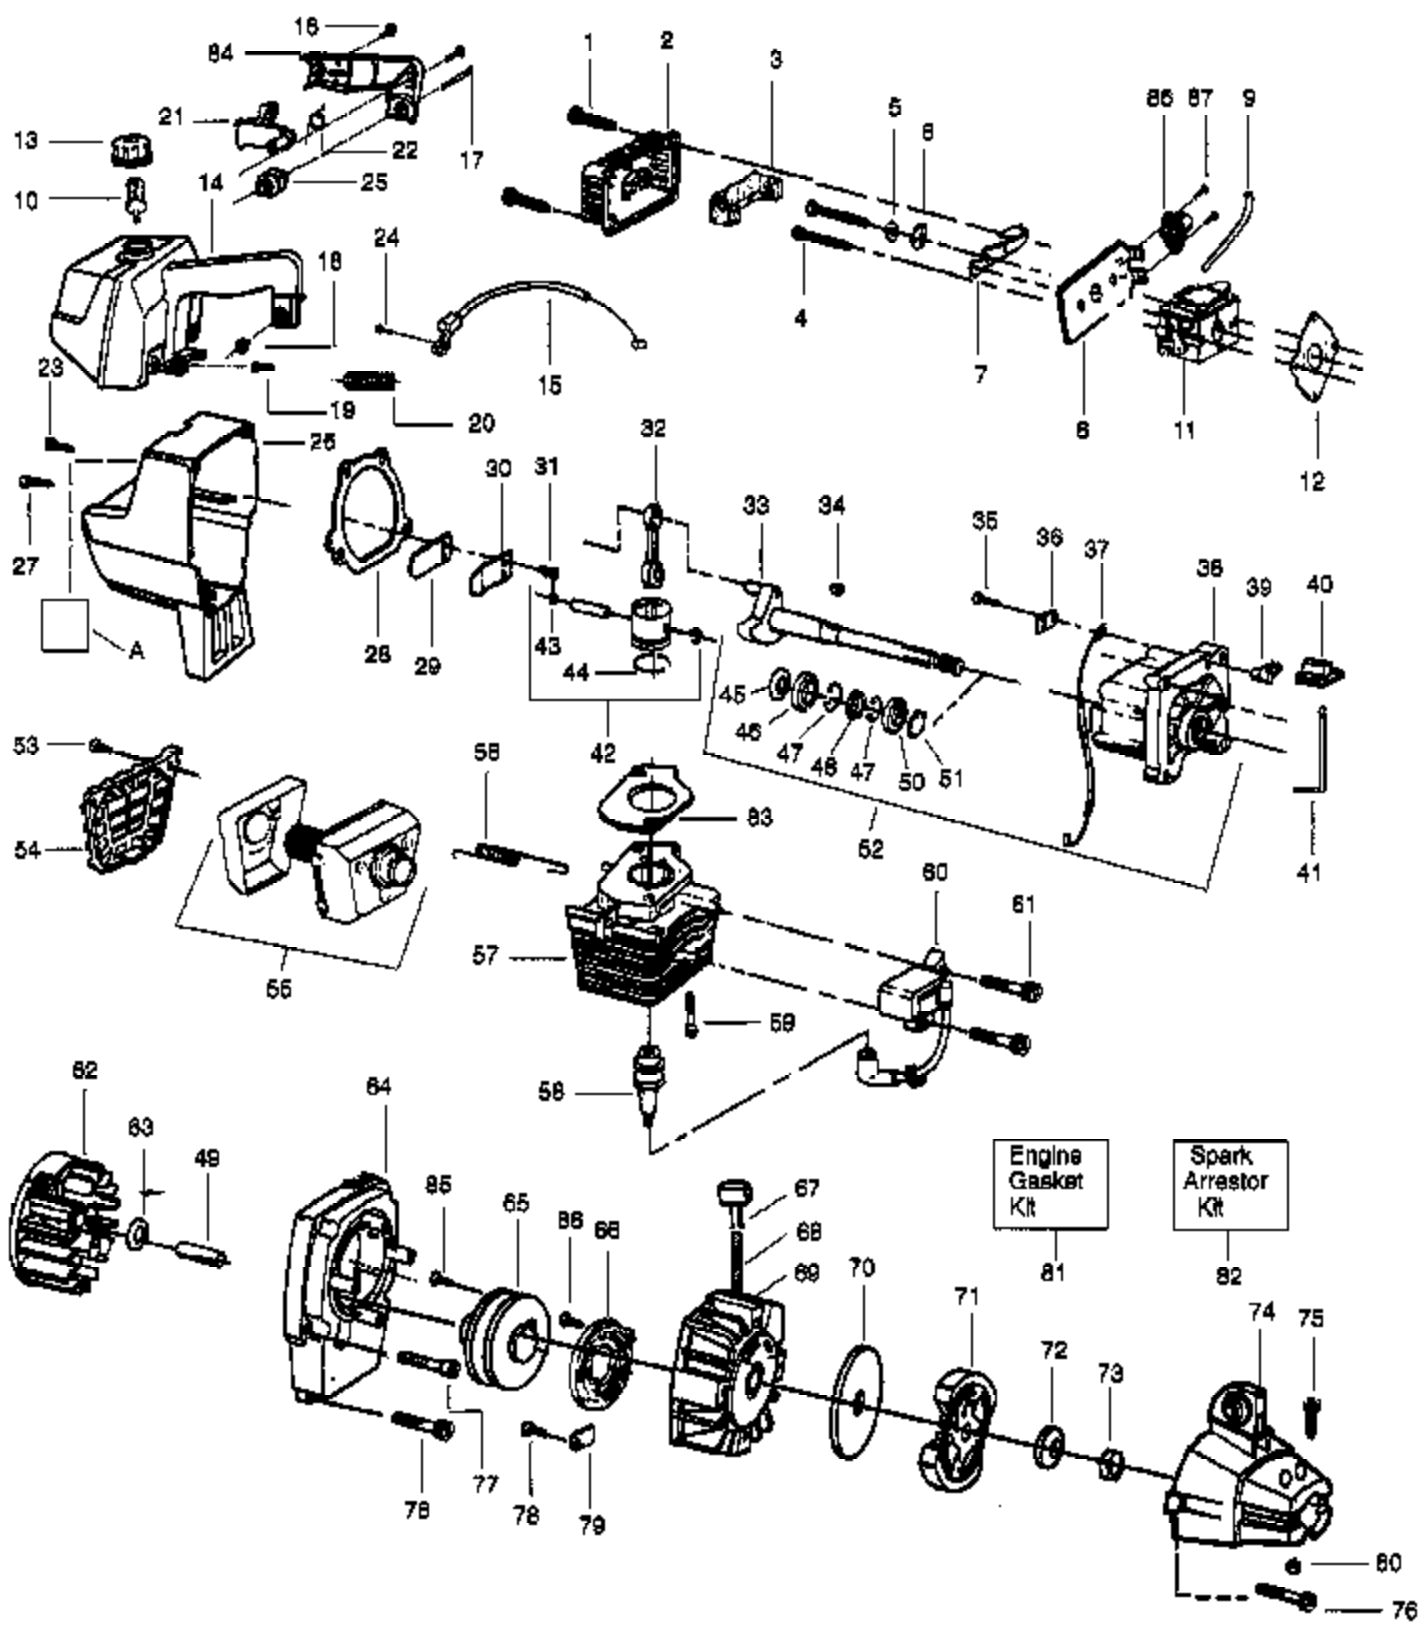

Gasket/
Dia.
Kit

Carb.
Repair
Kit

18

17

Ref #	Part Number	Qty	Description
1	530035014		Metering Diaphragm
2	530035151		Metering Diaphragm Gasket
3	530035147		Circuit Plate Gasket
4	530035142		Hi Speed Needle
5	530035036		Hi Speed Needle Spring
6	530035141		Idle Needle
7	530035023		Idle Needle Spring
8	530035203		Idle Speed Screw
9	530035208		Idle Speed Spring
10	530035028		Metering Lever Pin
11	530035031		Metering Lever
12	530035188		Metering Lever Spring
13	530035106	GT119T Gas Turbine 2 of 11	Inlet Needle Valve
14	530035178	CARBURETOR WA-199	Inlet Screen
15	530035166		Pump Diaphragm
16	530035164		Pump Gasket
17	530035260		Carb. Kwik Repair Kit (Inc. 1,2,3,12,13,14, 15,16,18)
18	530035185		Carb. Gasket/Diaphragm Kit (Inc. 1,2,3)

Carb.
Repair
Kit

1

Ref #	Part Number	Qty	Description
1	530069623		Carburetor Repair Kit (DOT Indicates Contents on illus.)
2	530038317		Limiter Cap-Low
3	530038318		Limiter Cap-High

GT119T Gas Trim Page 4 of 11
CARBURETOR WA-298A FC

Ref #	Part Number	Qty	Description
54	952701589		Spool w/Line
55	530401183		Release Button
56	530092133		Cover
A	530029162		Shaft Warning-Upper
B			Shaft Warning-Lower, Type 1-See Service Ref. 2
B	530029163		Type 2
B	530038908		Type 3
C	530027749		Blade Direction Decal (Not a serviceable part)
D	530027779		Handlebar Warning Decal (Not a serviceable part)