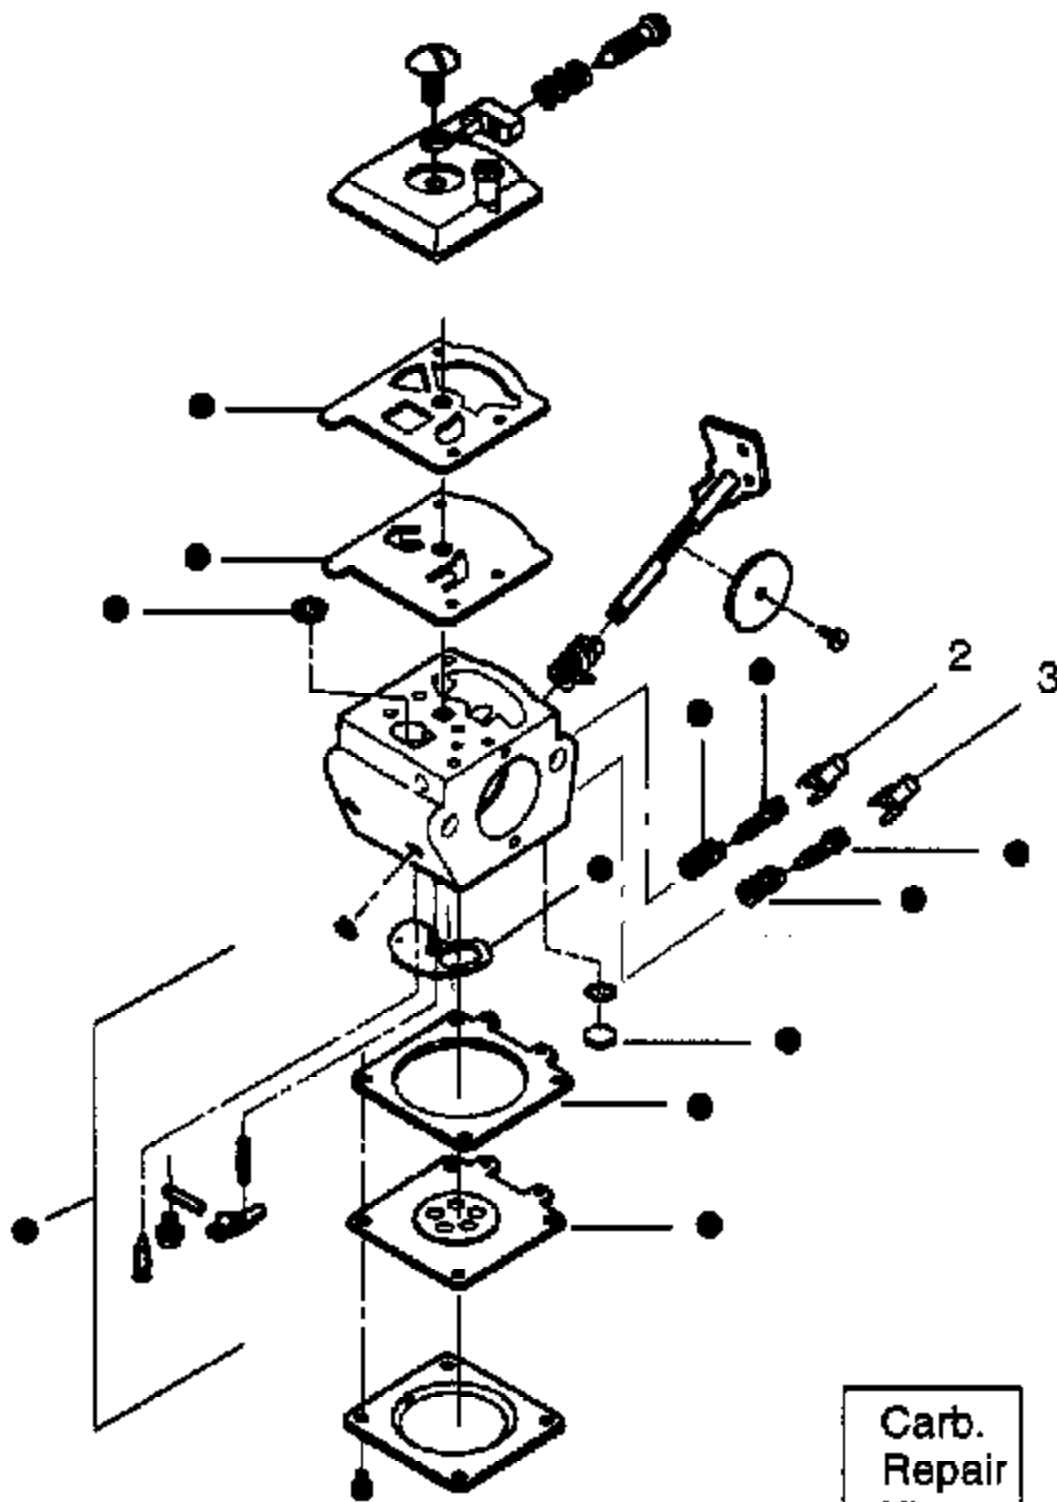

Gasket/
Dia.
Kit

Carb.
Repair
Kit

18

17

Ref #	Part Number	Qty	Description
1	530035014		Metering Diaphragm
2	530035151		Metering Diaphragm Gasket
3	530035147		Circuit Plate Gasket
4	530035142		Hi Speed Needle
5	530035036		Hi Speed Needle Spring
6	530035141		Idle Needle
7	530035023		Idle Needle Spring
8	530035203		Idle Speed Screw
9	530035208		Idle Speed Spring
10	530035028		Metering Lever Pin
11	530035031		Metering Lever
12	530035188		Metering Lever Spring
13	530035106	GT119T Gas Turbine 2 of 11	Inlet Needle Valve
14	530035178	CARBURETOR WA-199	Inlet Screen
15	530035166		Pump Diaphragm
16	530035164		Pump Gasket
17	530035260		Carb. Kwik Repair Kit (Inc. 1,2,3,12,13,14, 15,16,18)
18	530035185		Carb. Gasket/Diaphragm Kit (Inc. 1,2,3)

Carb.
Repair
Kit

1

Ref #	Part Number	Qty	Description
1	530069623		Carburetor Repair Kit (DOT Indicates Contents on illus.)
2	530038317		Limiter Cap-Low
3	530038318		Limiter Cap-High

GT119T Gas Trim Page 4 of 11
CARBURETOR WA-298A FC

Ref #	Part Number	Qty	Description
54	952701589		Spool w/Line
55	530401183		Release Button
56	530092133		Cover
A	530029162		Shaft Warning-Upper
B			Shaft Warning-Lower, Type 1-See Service Ref. 2
B	530029163		Type 2
B	530038908		Type 3
C	530027749		Blade Direction Decal (Not a serviceable part)
D	530027779		Handlebar Warning Decal (Not a serviceable part)