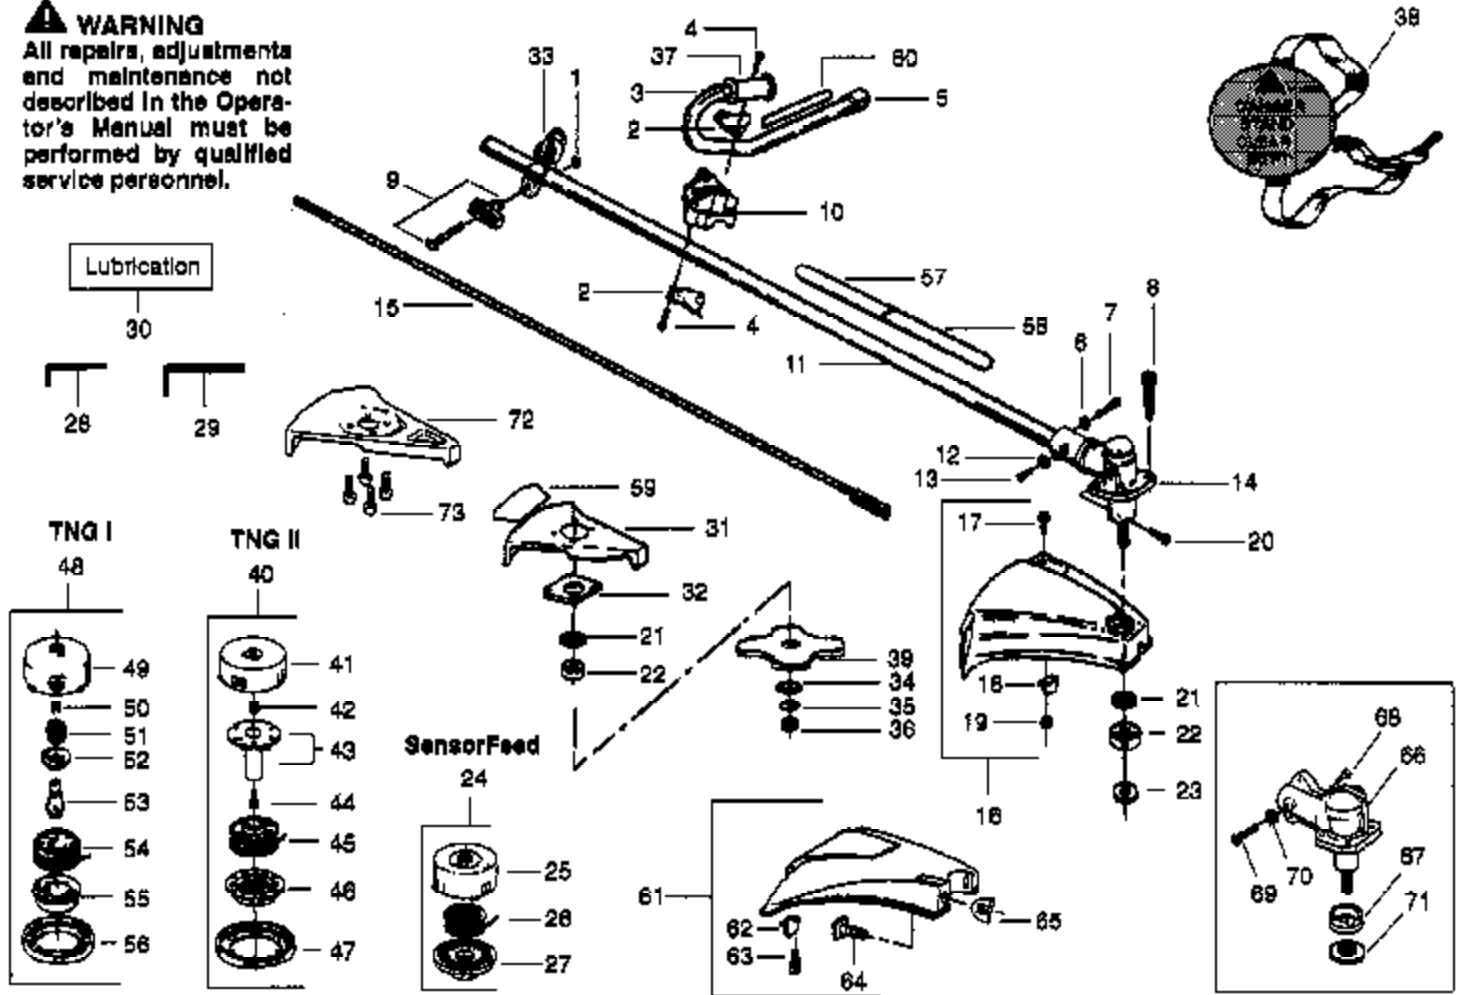

⚠ WARNING
All repairs, adjustments and maintenance not described in the Operator's Manual must be performed by qualified service personnel.

Ref #	Part Number	Qty	Description
1	530015768		Nut
2	530094572		Handlebar Bracket
3	530010723		Handlebar
4	530015791		Screw
5	530092192		Handlebar Cap
6	530001642		Lockwasher
7	530001711		Screw
8	530016107		Use w/plastic shield
8	530015791		Use w/metal shield
9	530069252		"T" Handle Ass'y.
10	530012207		Handlebar Clamp
11			Drive Shaft Housing, Type 1-See Service Ref. 2
11	530094684		GTI19T Gas Trip Page 6 of 11
11	530094334		DRIVE SHAFT & CUTTING MODEL GTI19T Type 3
12	530015328		Lockwasher
13	530094612		Screw
14	530094568		Gear Box Ass'y.
15	530094585		Drive Shaft
16	530069256		Shield Kit Ass'y. (Incl. 17,18,19)
17	530015037		Screw
18	530094570		Line Limiter
19	534235901		Locknut
20	530094616		Screw
21	530094640		Seal
22	530094639		Dust Cup
23	530094571		Grass Washer
24	952701608		Cutting Head Ass'y. (Incl. 25-27)
25	530094557		Hub Ass'y.
26	952701607		Spool w/Line
27	530094494		Cover
28	530031111		Hex Wrench (5/32)
29	530031098		Hex Wrench (3/16)
30	952030139		Shaft Lubrication
31	530094627		Shield-Metal
32	530027615		Shield Retention Plate
33	530094686		Harness Clamp Ass'y.
34	530015792		Washer
35	530015492		Washer
36	530015793		Nut
37	530092086		Handlebar Grip
38	530094417		Shoulder Strap
39	952701611		4 Point Blade
40	530094954		Cutting Head Ass'y (Incl. 41-47)
41	530014274		Hub Ass'y
42	530094956		Spring
43	530069312		Locking Plate Kit
44	530015542		Screw
45	952701606		Spool w/Line
46	530094522		Release Button
47	530094521		Cover
48	952701643		Cutting Head Ass'y. (Incl. 49-56)
49	530093896		Hub w/Line Saver
50	530093898		Line Saver
51	530340007		Spring
52	530092068		Spring Adaptor
53	530095121		Drive Gear