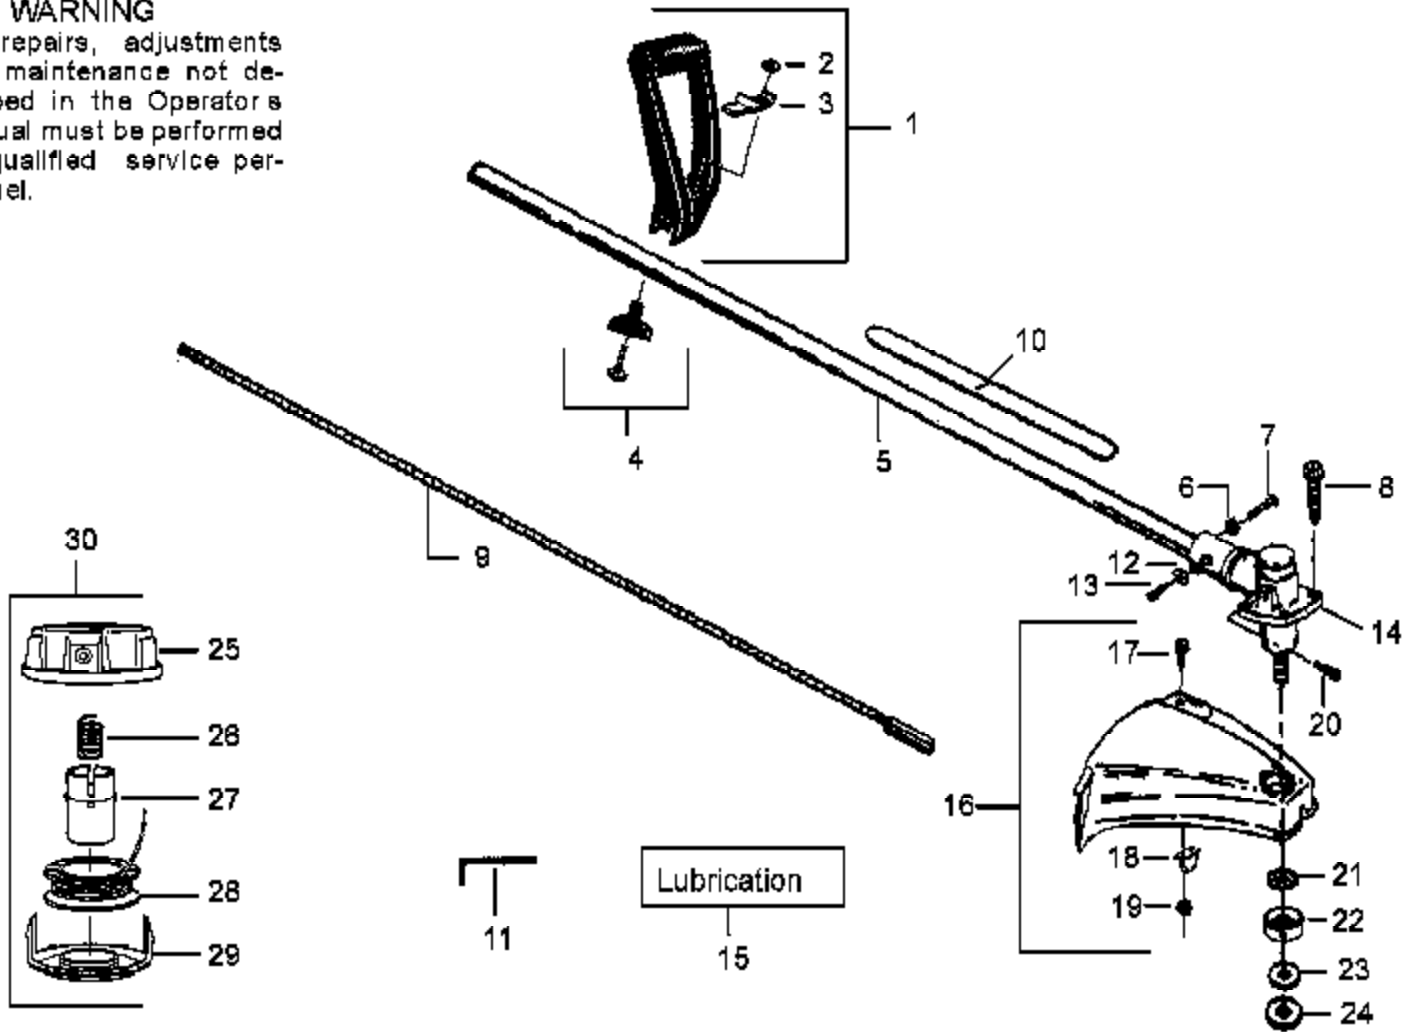

! WARNING

All repairs, adjustments and maintenance not described in the Operator's Manual must be performed by qualified service personnel.

Ref #	Part Number	Qty	Description
1	530069496		Assist Handle Kit
2	530015610		Nut
3	530094742		Clamp
4	530069252		"T" Handle Ass'y.
5	530014772		Drive Shaft Housing
6	530001642		Lockwasher
7	530001711		Screw
8	530016107		Screw (Not Shown)
9	530095146		Drive Shaft
10	530029159		Shaft Warning Decal
11	530031111		Hex Wrench (5/32)
12	530015328		Lockwasher
13	530094612		Screw
14	530094568		Cutting Head
15	952030139		Shaft Lubrication
16	530069256		Shield Kit Assy.
17	530015037		Screw
18	530094570		Line Limiter
19	534235901		Locknut
20	530094616		Screw
21	530094640		Seal
22	530094639		Dust Cup
23	530094571		Grass Washer
24	530094189		Washer
25	530014773		Hub Assy.
26	530094830		Spring
27	530094827		Release Button
28	952701619		Spool w/Line
29	530094828		Cover
30	952701657		Cutting Head Ass'y
	530081849		Operator Manual GTI 52, SST 45 (Not Shown)
	530081871		Operator Manual Type 2 (Not Shown)
	530083179		Operator Manual Type 3 (Not Shown)

GTI52 Gas Trimmer
Driveshaft & Gear Box Assy.

Page 6 of 11