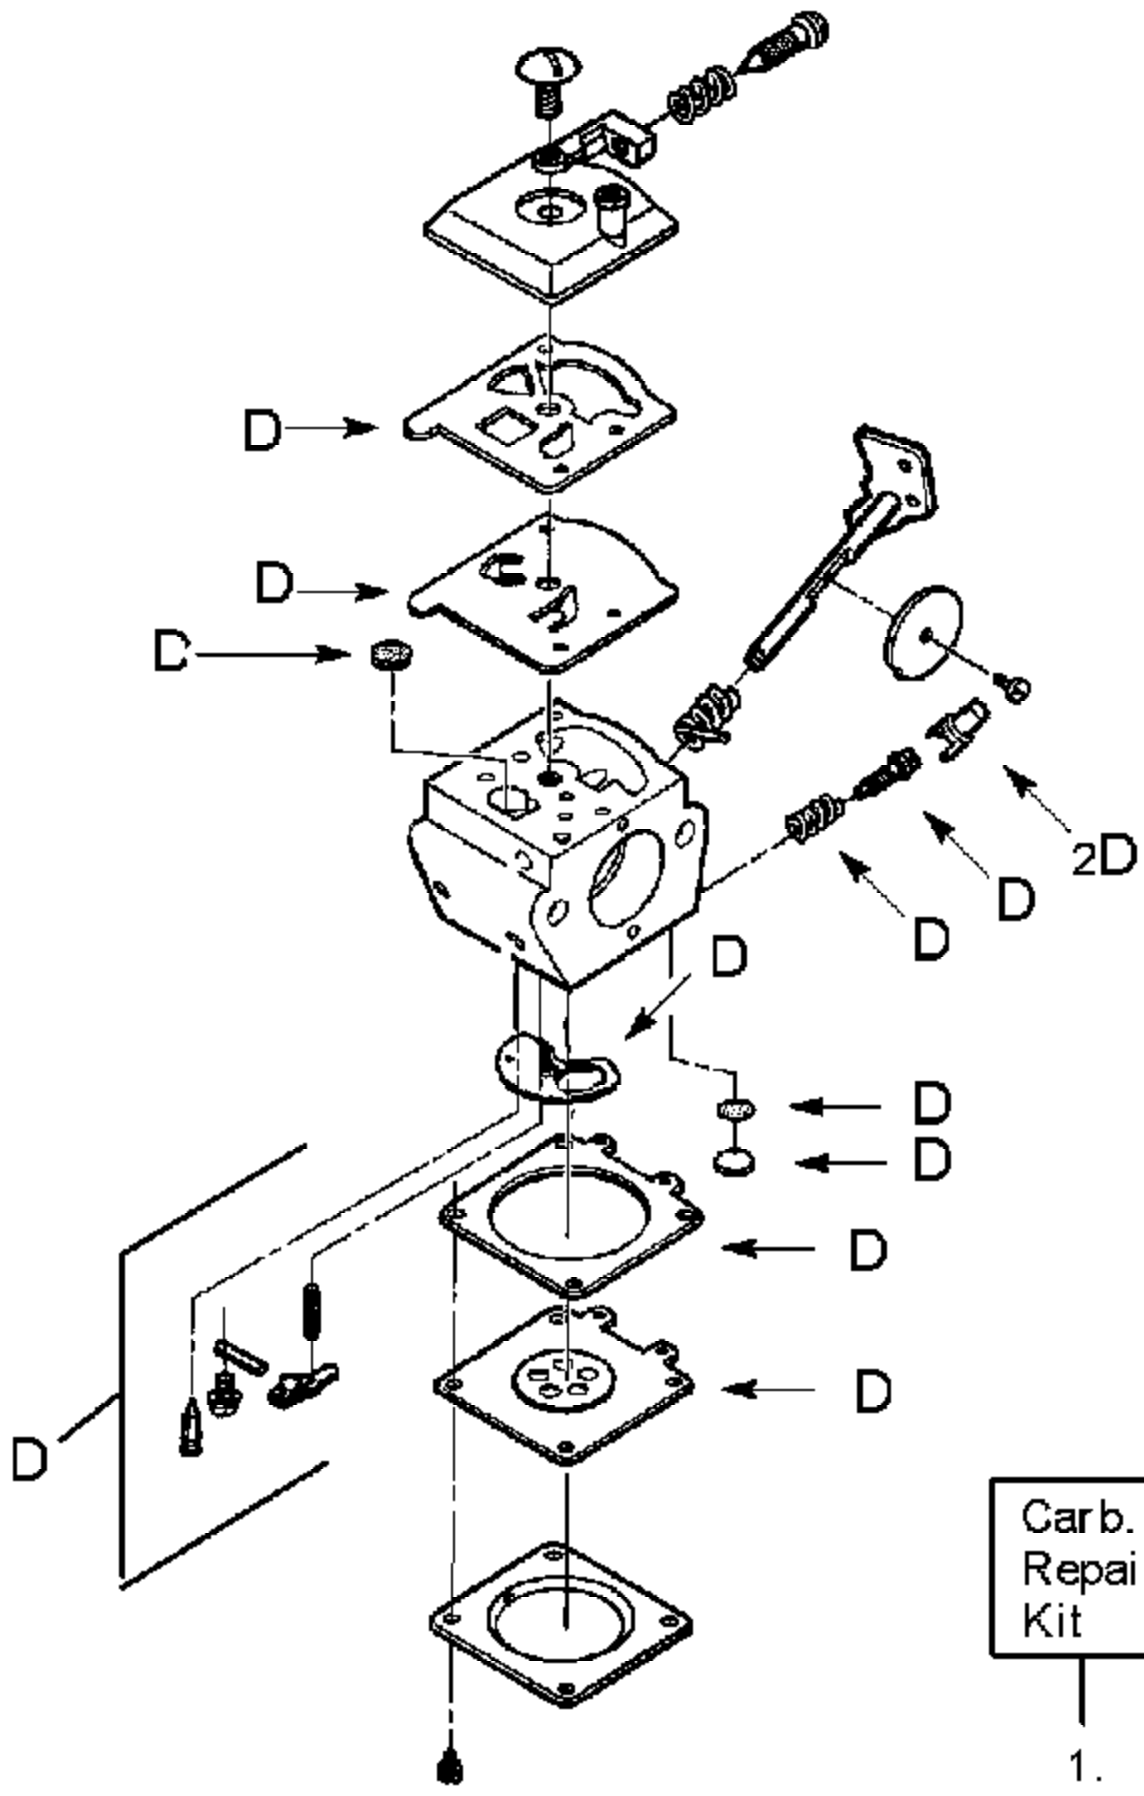

Ref #	Part Number	Qty	Description
1	530035014		Metering Diaphragm (Included in Carb. Kwik Repair Kit, P/N 530-035264 and in Carb. Gasket/Diaphragm Kit, P/N 530-035219)
2	530035151		Metering Diaphragm Gasket (Included in Carb. Kwik Repair Kit, P/N 530-035264 and in Carb. Gasket/Diaphragm Kit, P/N 530-035219)
3	530035211		Circuit Plate Gasket (Included in Carb. Kwik Repair Kit, P/N 530-035264 and in Carb. Gasket/Diaphragm Kit, P/N 530-035219)
4	530035212		Mixture Needle WA-207/207A
	530035341		Mixture Needle WA-219
5	530035214	GTI52 Gas	Mixture Needle Spring WA-207/207A
	530035342	Carburetor	Mixture Needle Spring WA-219
8	530035166		Fuel Pump Diaphragm (Included in Carb. Kwik Repair Kit, P/N 530-035264 and in Carb. Gasket/Diaphragm Kit, P/N 530-035219)
9	530035164		Fuel Pump Gasket (Included in Carb. Kwik Repair Kit, P/N 530-035264 and in Carb. Gasket/Diaphragm Kit, P/N 530-035219)
10	530035203		Idle Speed Screw
11	530035208		Idle Speed Spring
12	530035028		Metering Lever Pin (Included in Carb. Kwik Repair Kit, P/N 530-035264)
13	530035031		Metering Lever (Included in Carb. Kwik Repair Kit, P/N 530-035264)
14	530035188		Metering Lever Spring (Included in Carb. Kwik Repair Kit, P/N 530-035264)
15	530035106		Inlet Needle Valve (Included in Carb. Kwik Repair Kit, P/N 530-035264)
16	530035178		Fuel Inlet Screen (Included in Carb. Kwik Repair Kit, P/N 530-035264)
17	530035016		Metering Lever Pin Screw (Included in Carb. Kwik Repair Kit, P/N 530-035264)
18	530035264		Carb. Kwik Repair Kit (Includes items 1,2,3,8,9,12-17)
19	530035219		Carb. Gasket/Diaphragm Kit (Includes items 1,2,3,8,9)

Carb.
Repair
Kit

1.

Ref #	Part Number	Qty	Description
1	530069667		Carburetor Repair Kit WA-219B (D Indicates Contents)
2	530038404		Limiter Cap
D			Included in Carburetor Repair Kit WA-219B, P/N 530069667
	530069648		Carburetor Assy Kit - WA-219B
	530069637		Carburetor Assy Kit - WA-217