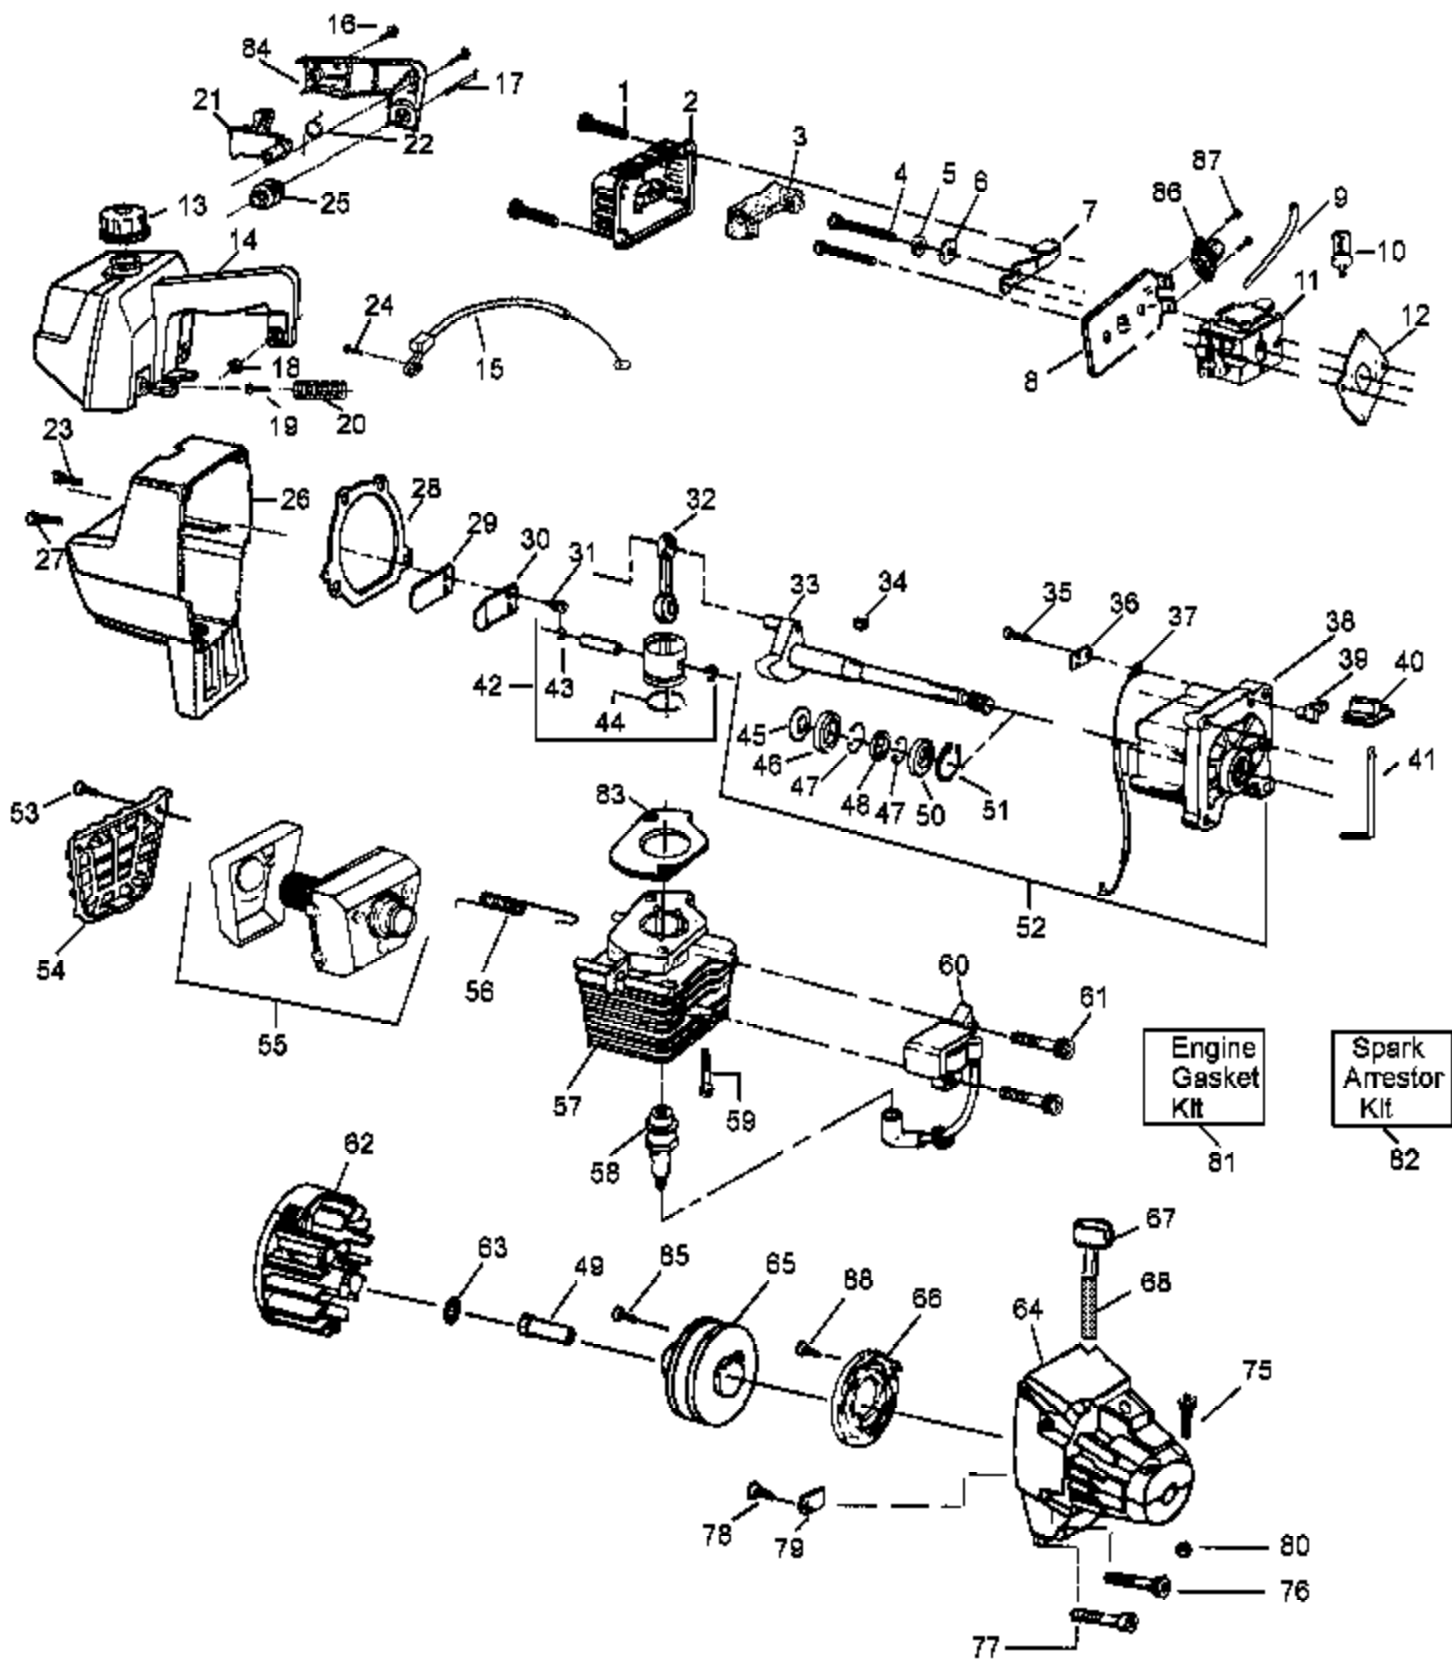

GTI52 Gas Trimmer
 Driveshaft & Gear Box Assy.

Page 6 of 11

Ref #	Part Number	Qty	Description
1	530015773		Screw
2	530027529		Air Filter Cover
3	530027530		Air Filter
4	530015849		Screw
5	530015852		Spacer
6	530015254		Wave Washer
7	530038103		Choke Shutter
8	530027527		Air Filter Plate Type 1
	530037930		Air Filter Plate Type 2 & 3
9	530069247		Fuel Line Kit - Fuel Line
	530069238		Fuel Line Kit - Return Line Type 2 & 3
10	530014362		Fuel Pick-up Ass'y.
11	530069637	GTI52 Gas Trim Page 8 of 11	Carburetor Type 1 (WA-217)
	530069568	Power Unit	Carburetor Type 2 & 3 (WA-219B)
12	530019156		Carburetor Gasket (Included in Engine Gasket Kit, P/N 530-069276)
13	530014347		Fuel Cap Ass'y.
14	530029552		Handle & Tank Ass'y. Type 1
	530047102		Handle & Tank Ass'y. Type 2 & 3
15	530027964		Throttle Cable Ass'y. Type 1
	530037499		Throttle Cable Ass'y. Type 2 & 3
16	530015805		Screw
17	530015809		Screw
18	530015807		Nut
19	530015713		Screw
20	530027926		Rear Isolator Spring
21	530027924		Throttle Trigger
22	530027925		Throttle Spring
23	530015810		Screw
24	530015775		Screw
25	530024256		Isolator
26	530027923		Shroud
27	530015771		Screw
28	530019154		Gasket (Included in Engine Gasket Kit, P/N 530-069276)
29	530027593		Reed
30	530027594		Reed Stop
31	530016064		Screw
32	530010960		Connecting Rod Ass'y.
33	530010945		Crankshaft Ass'y. (See Service Ref. 1)
34	530015126		Flywheel Key
35	530015780		Screw
36	530027546		Switch Insulator
37	530027547		Lead Wire
38	530014016		Crankcase Ass'y. (Incl. 46,47,48 & 50)
39	530027545		Switch Ramp
40	530038309		Switch Button
41	530027959		Switch Spring
42	530069275		Piston Kit (Incl. 43,44 & pin)
43	530015162		Piston Pin Retainer
44	530025875		Piston Ring
45			Spacer (See Service Ref. 1)
46	530032103		Inner Bearing
47	530015787		Retaining Ring
48	530019158		Crankshaft Seal
49	530027953		Drive Coupling