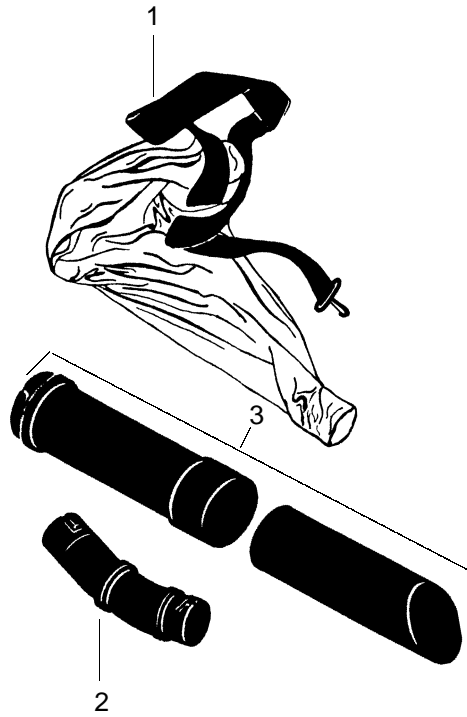

Vacuum Attachment Kit

KEY NO.	PART NO.	DESCRIPTION
1	530095358	Vac Bag Assy.w/Strap
2	530095117	Elbow-Vac Bag
3	530069270	Vac Tube Ass'y.