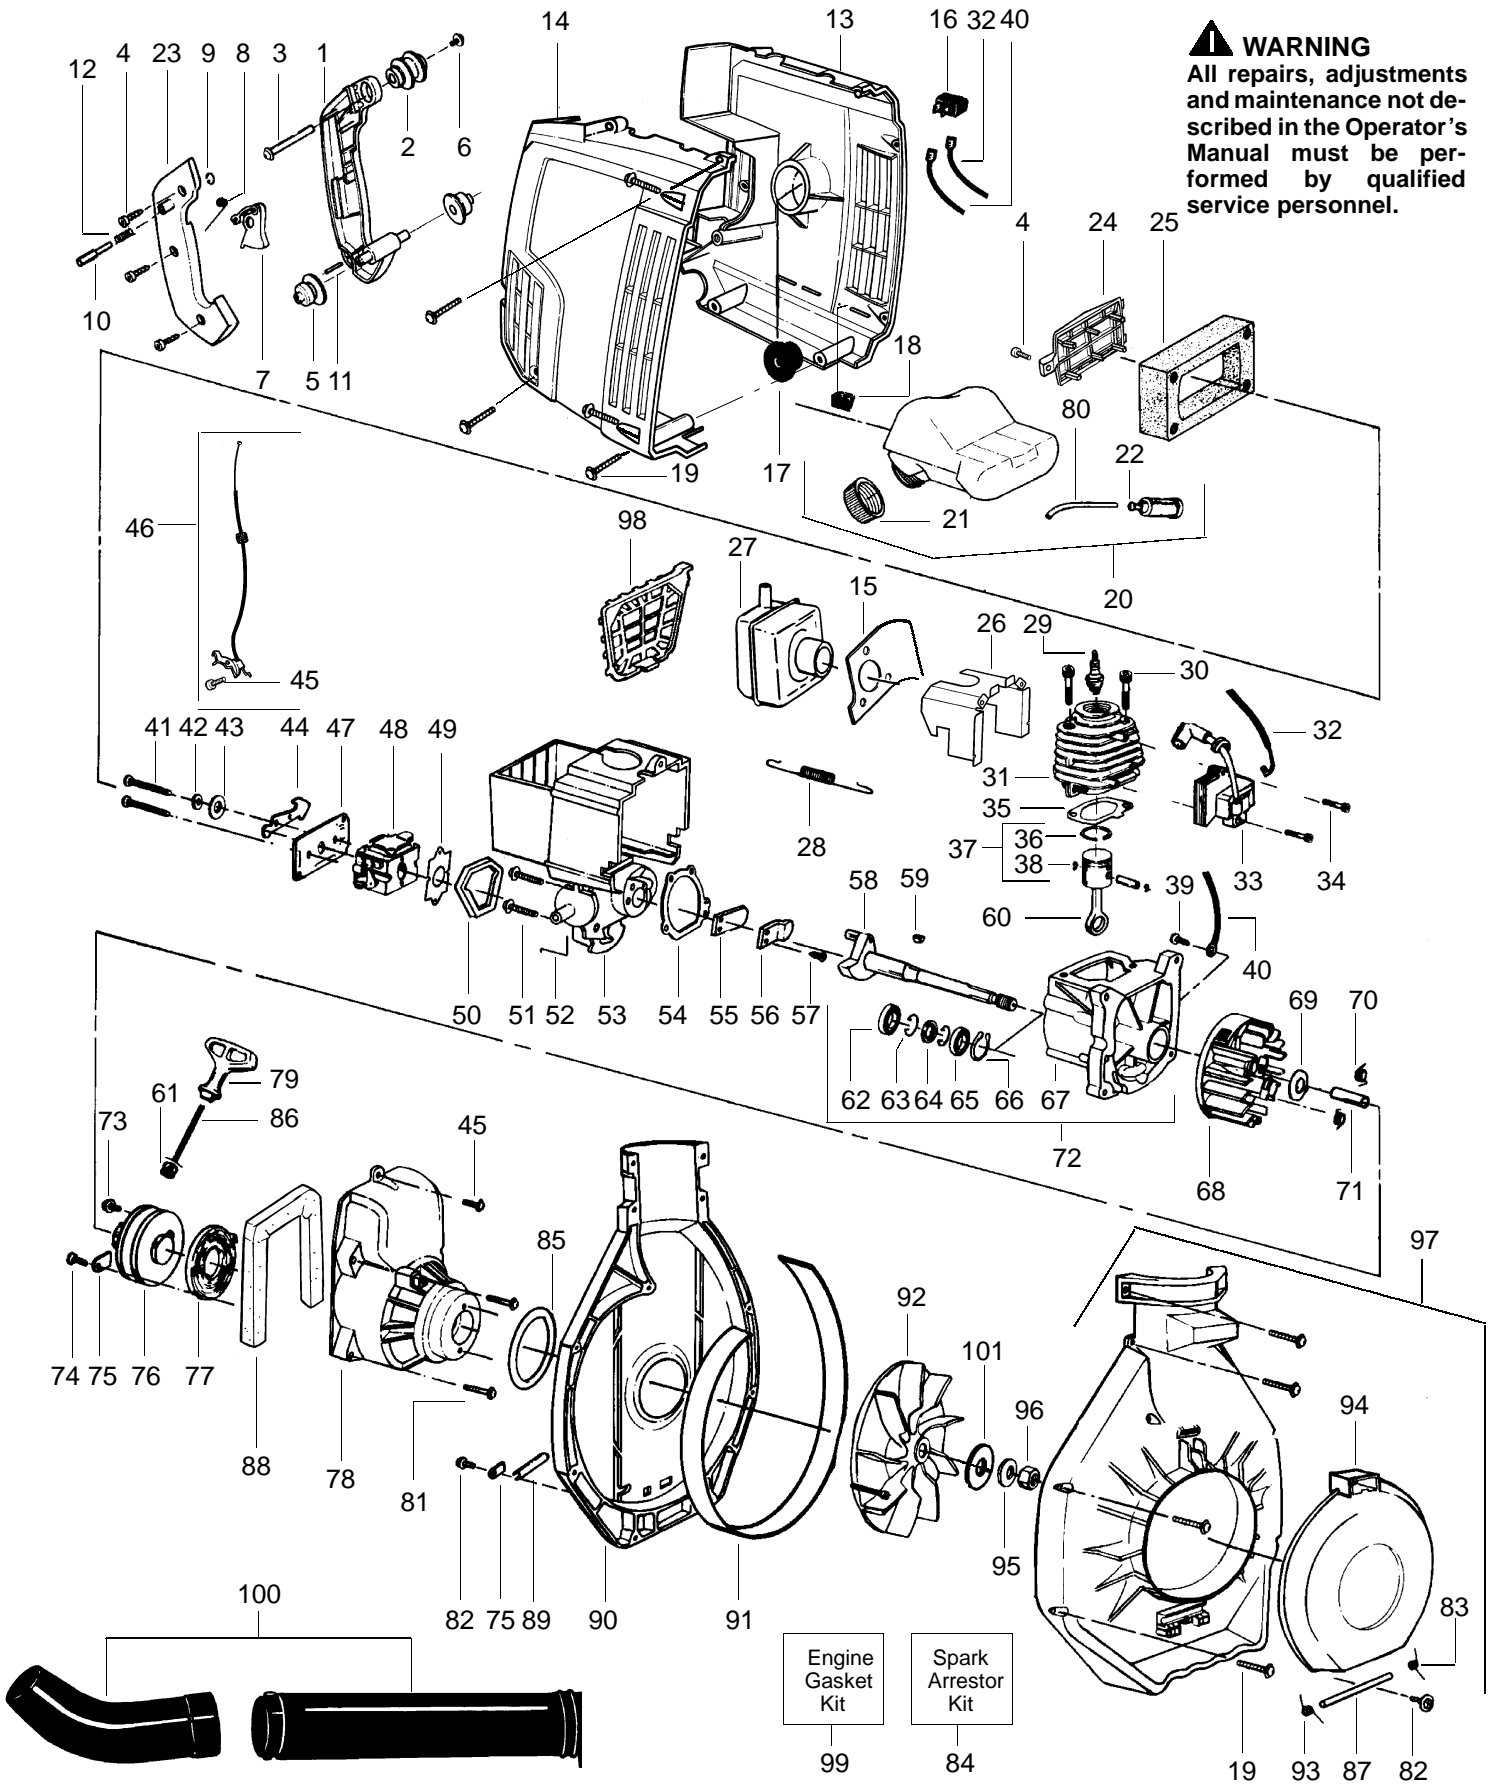

**⚠ WARNING**  
All repairs, adjustments and maintenance not described in the Operator's Manual must be performed by qualified service personnel.

PARTS LIST NO. 530087898		<b>WEED EATER® PARTS LISTS</b>	MODEL(s) SB180BV
DATE 6/18/99	NEW		Note: Illustration may differ from actual model due to design changes PAGE NO. 2

### Carburetor Assembly WT141A #530069644

Ref.	Part No.	Description
1.	530069827	Carburetor Repair Kit (KIT= Indicates Contents)
2.	530038403	Limiter Cap
3.	530069844	Gasket/Diaphragm Kit (●= Indicates Contents)
4.	530035341	Needle-Fuel Mixture
5.	530035342	Spring-Fuel Mixture

### Vacuum Attachment Kit

KEY NO.	PART NO.	DESCRIPTION
1	530095358	Vac Bag Assy.w/Strap
2	530095117	Elbow-Vac Bag
3	530069270	Vac Tube Ass'y.