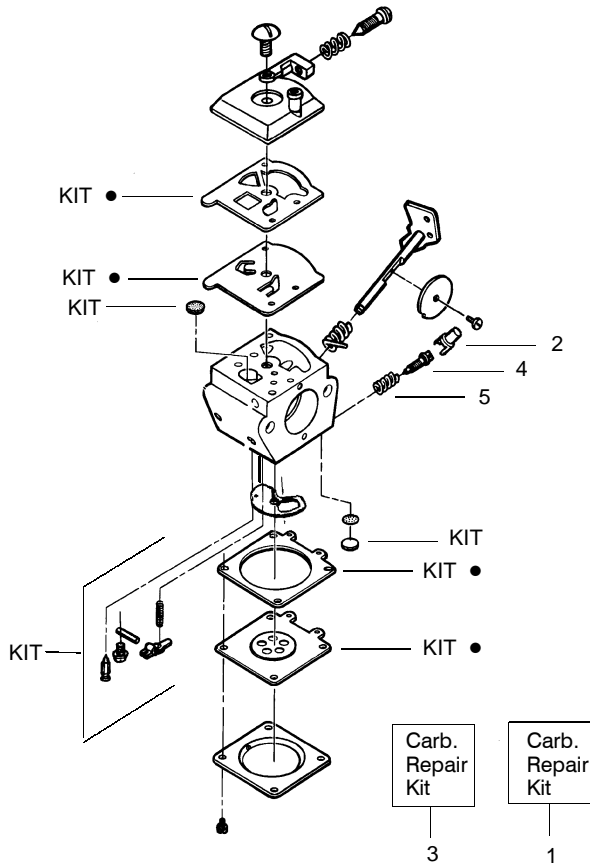

**⚠ WARNING**  
All repairs, adjustments and maintenance not described in the Operator's Manual must be performed by qualified service personnel.

PARTS LIST NO. 530087898		<b>WEED EATER® PARTS LISTS</b>	MODEL(s) SB180BV
DATE 6/18/99	NEW		Note: Illustration may differ from actual model due to design changes PAGE NO. 2

### Carburetor Assembly WT141A #530069644

Ref.	Part No.	Description
1.	530069827	Carburetor Repair Kit (KIT= Indicates Contents)
2.	530038403	Limiter Cap
3.	530069844	Gasket/Diaphragm Kit (●= Indicates Contents)
4.	530035341	Needle-Fuel Mixture
5.	530035342	Spring-Fuel Mixture