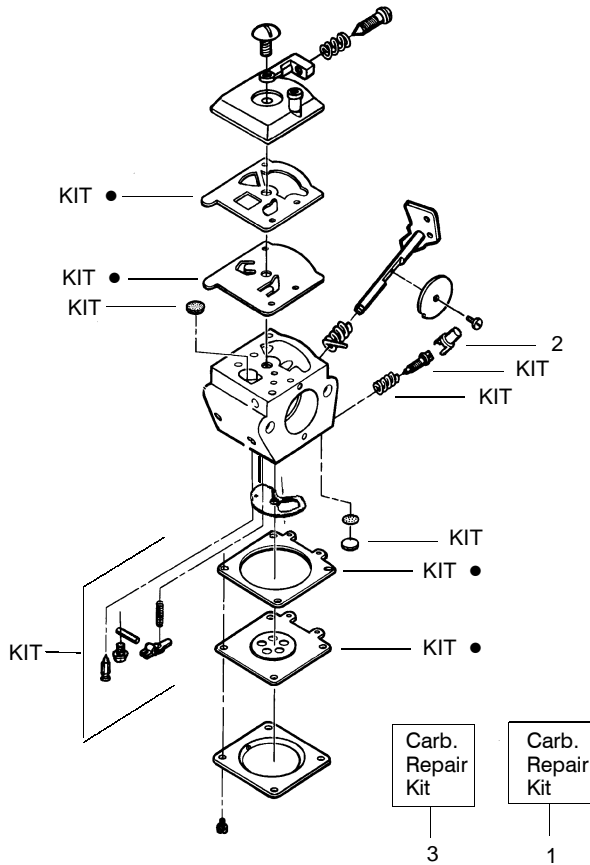

⚠ WARNING
All repairs, adjustments and maintenance not described in the Operator's Manual must be performed by qualified service personnel.

PARTS LIST NO. 530088779		WEED EATER® PARTS LIST	MODEL(s) SB 30
DATE 8/3/00	NEW		NOTE: Illustration may differ from actual model due to design changes

Carburetor Assembly WT141A #530069644

Ref.	Part No.	Description
1.	530069827	Carburetor Repair Kit (KIT= Indicates Contents)
2.	530038403	Limiter Cap
3.	530069844	Gasket/Diaphragm Kit (●= Indicates Contents)