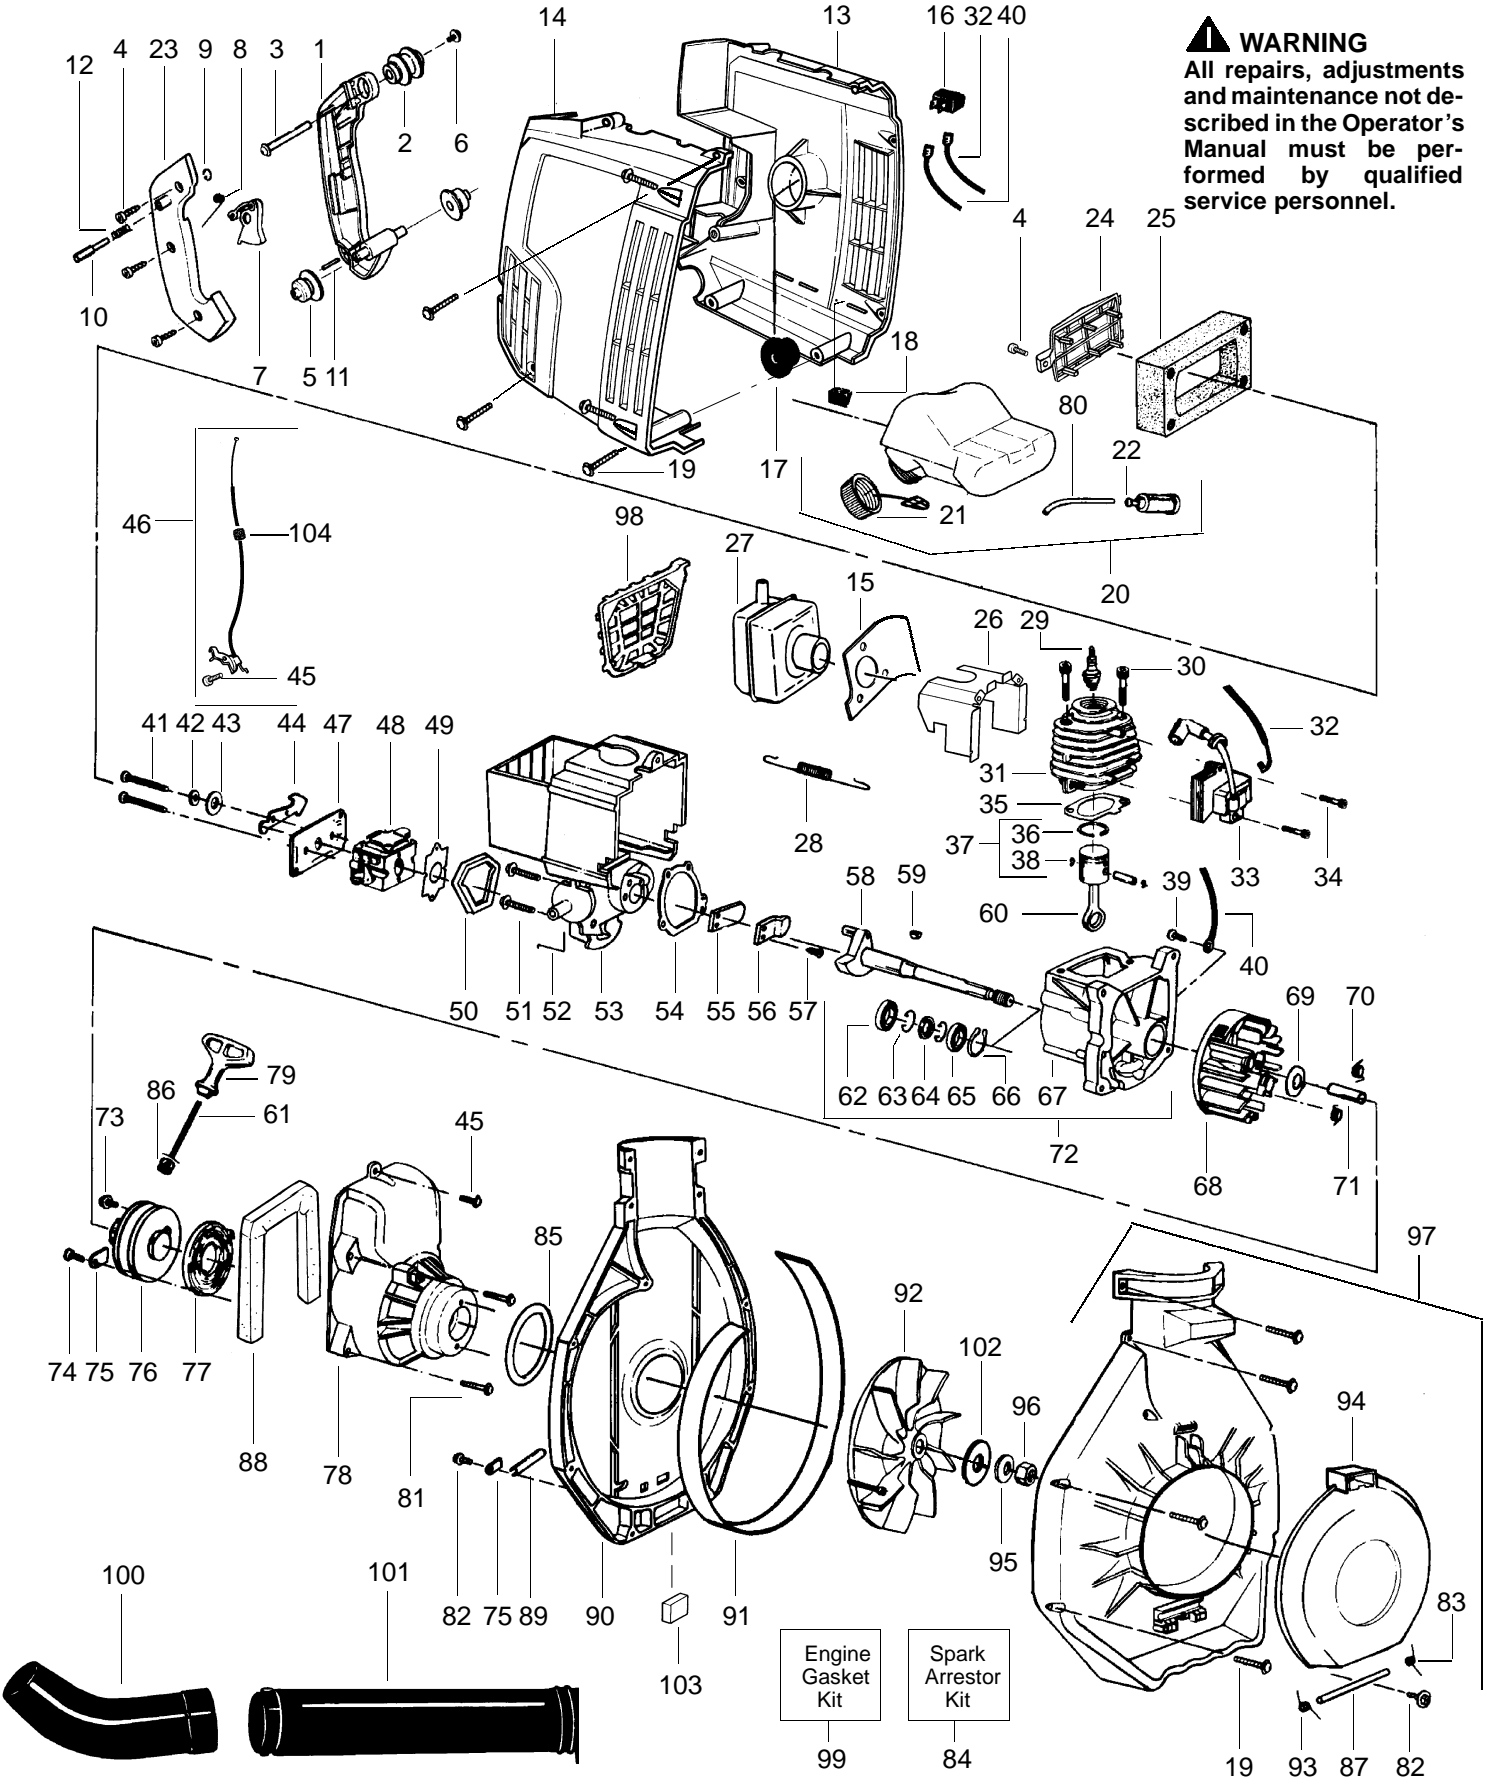

⚠ WARNING
All repairs, adjustments and maintenance not described in the Operator's Manual must be performed by qualified service personnel.

PARTS LIST NO. 530088779		WEED EATER® PARTS LIST	MODEL(s) SB 30
DATE 8/3/00	NEW		NOTE: Illustration may differ from actual model due to design changes

Carburetor Assembly WT141A #530069644

Ref.	Part No.	Description
1.	530069827	Carburetor Repair Kit (KIT= Indicates Contents)
2.	530038403	Limiter Cap
3.	530069844	Gasket/Diaphragm Kit (●= Indicates Contents)

Vacuum Attachment Kit #952701613

KEY NO.	PART NO.	DESCRIPTION
1	530095116	Vac Bag Assy
2	530094654	Elbow-Vac Bag
3	530069270	Vac Tube Ass'y.
4	530010850	Handle-Rear
5	530094230	Clamp-Intake Tube
6	530082988	Operator Manual
7	530037250	Assy.-Shoulder Strap