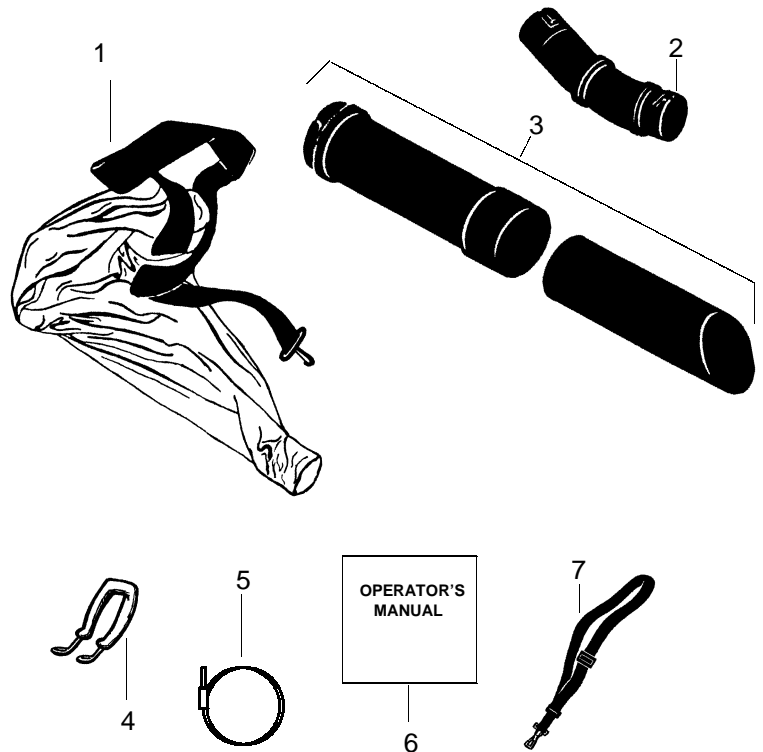

⚠ WARNING
All repairs, adjustments and maintenance not described in the Operator's Manual must be performed by qualified service personnel.

PARTS LIST NO. 530088779		WEED EATER® PARTS LIST	MODEL(s) SB 30
DATE 8/3/00	NEW		NOTE: Illustration may differ from actual model due to design changes

Carburetor Assembly WT141A #530069644

Ref.	Part No.	Description
1.	530069827	Carburetor Repair Kit (KIT= Indicates Contents)
2.	530038403	Limiter Cap
3.	530069844	Gasket/Diaphragm Kit (●= Indicates Contents)

Vacuum Attachment Kit #952701613

KEY NO.	PART NO.	DESCRIPTION
1	530095116	Vac Bag Assy
2	530094654	Elbow-Vac Bag
3	530069270	Vac Tube Ass'y.
4	530010850	Handle-Rear
5	530094230	Clamp-Intake Tube
6	530082988	Operator Manual
7	530037250	Assy.-Shoulder Strap