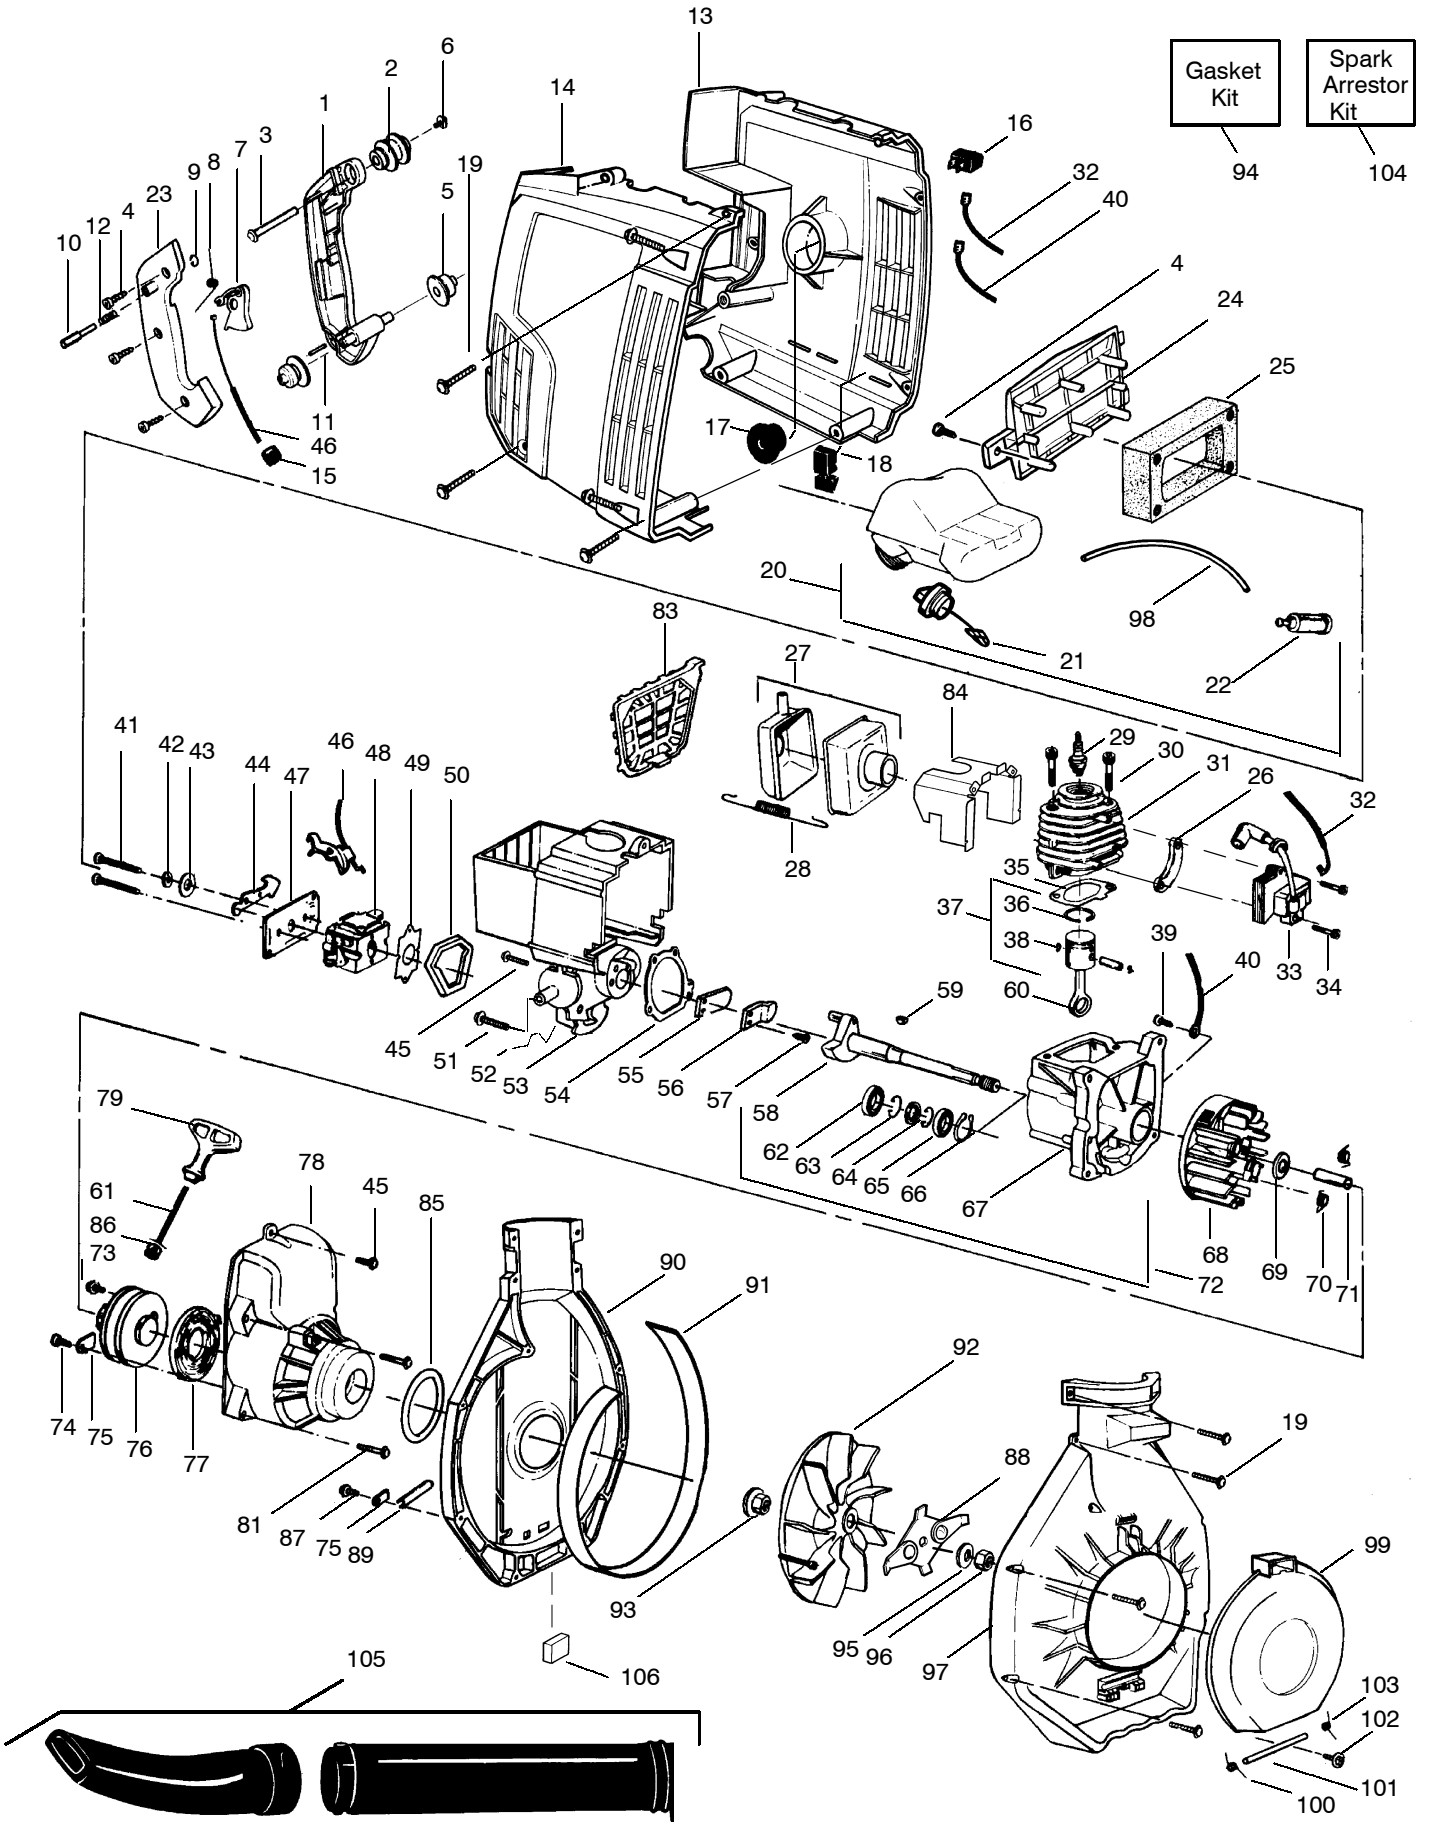

PARTS LIST NO. 530-082978	
DATE 8/1/95	NEW

WEED EATER® PARTS LIST

Gas Blower/Vac Model(s): Barracuda SV22 & SV30
PAGE NO. 1

Note: Illustration may differ from actual model due to design changes

PARTS LIST NO. 530-082978		WEED EATER® PARTS LIST	Gas Blower/Vac Model(s): Barracuda SV22 & SV30
DATE 8/1/95	NEW		Note: Illustration may differ from actual model due to design changes

Carburetor Assembly
WT-141A
#530-069644

Ref.	Part No.	Description
1.	530-069725	Carburetor Repair Kit (● Indicates Contents)
2.	530-038403	Limiter Cap

Vacuum Ass'y.

Ref.	Part No.	Description
1.	530-095358	Collection Bag
2.	530-069750	Vacuum Tubes
3.	530-095117	Vacuum Elbow