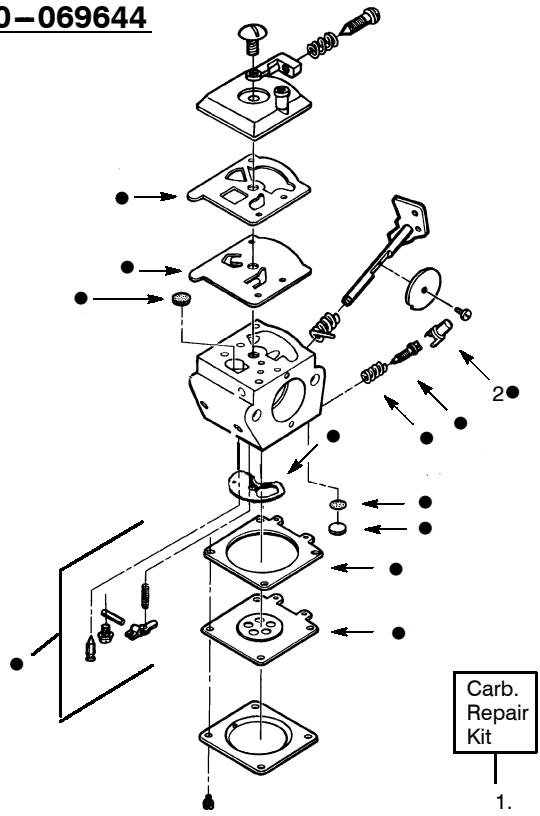

Carburetor Assembly
WT-141A
#530-069644

Ref.	Part No.	Description
1.	530-069725	Carburetor Repair Kit (● Indicates Contents)
2.	530-038403	Limiter Cap