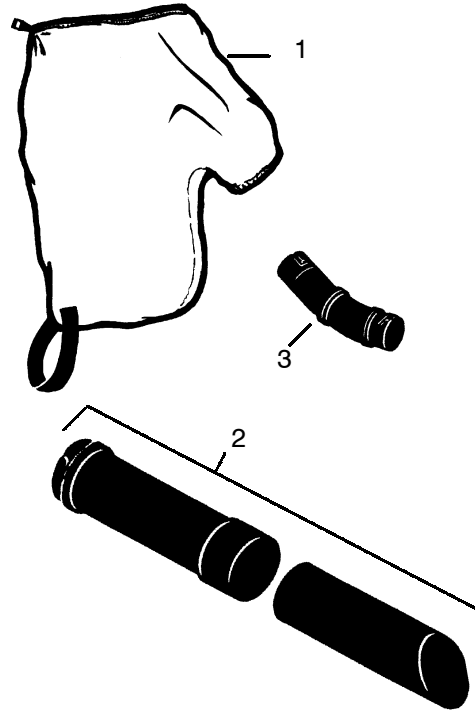

PARTS LIST NO. 530-082978	
DATE 8/1/95	NEW

WEED EATER® PARTS LIST

Gas Blower/Vac Model(s): Barracuda SV22 & SV30
PAGE NO. 1

Note: Illustration may differ from actual model due to design changes

PARTS LIST NO. 530-082978		WEED EATER® PARTS LIST	Gas Blower/Vac Model(s): Barracuda SV22 & SV30
DATE 8/1/95	NEW		Note: Illustration may differ from actual model due to design changes

Carburetor Assembly
WT-141A
#530-069644

Ref.	Part No.	Description
1.	530-069725	Carburetor Repair Kit (● Indicates Contents)
2.	530-038403	Limiter Cap

Vacuum Ass'y.

Ref.	Part No.	Description
1.	530-095358	Collection Bag
2.	530-069750	Vacuum Tubes
3.	530-095117	Vacuum Elbow