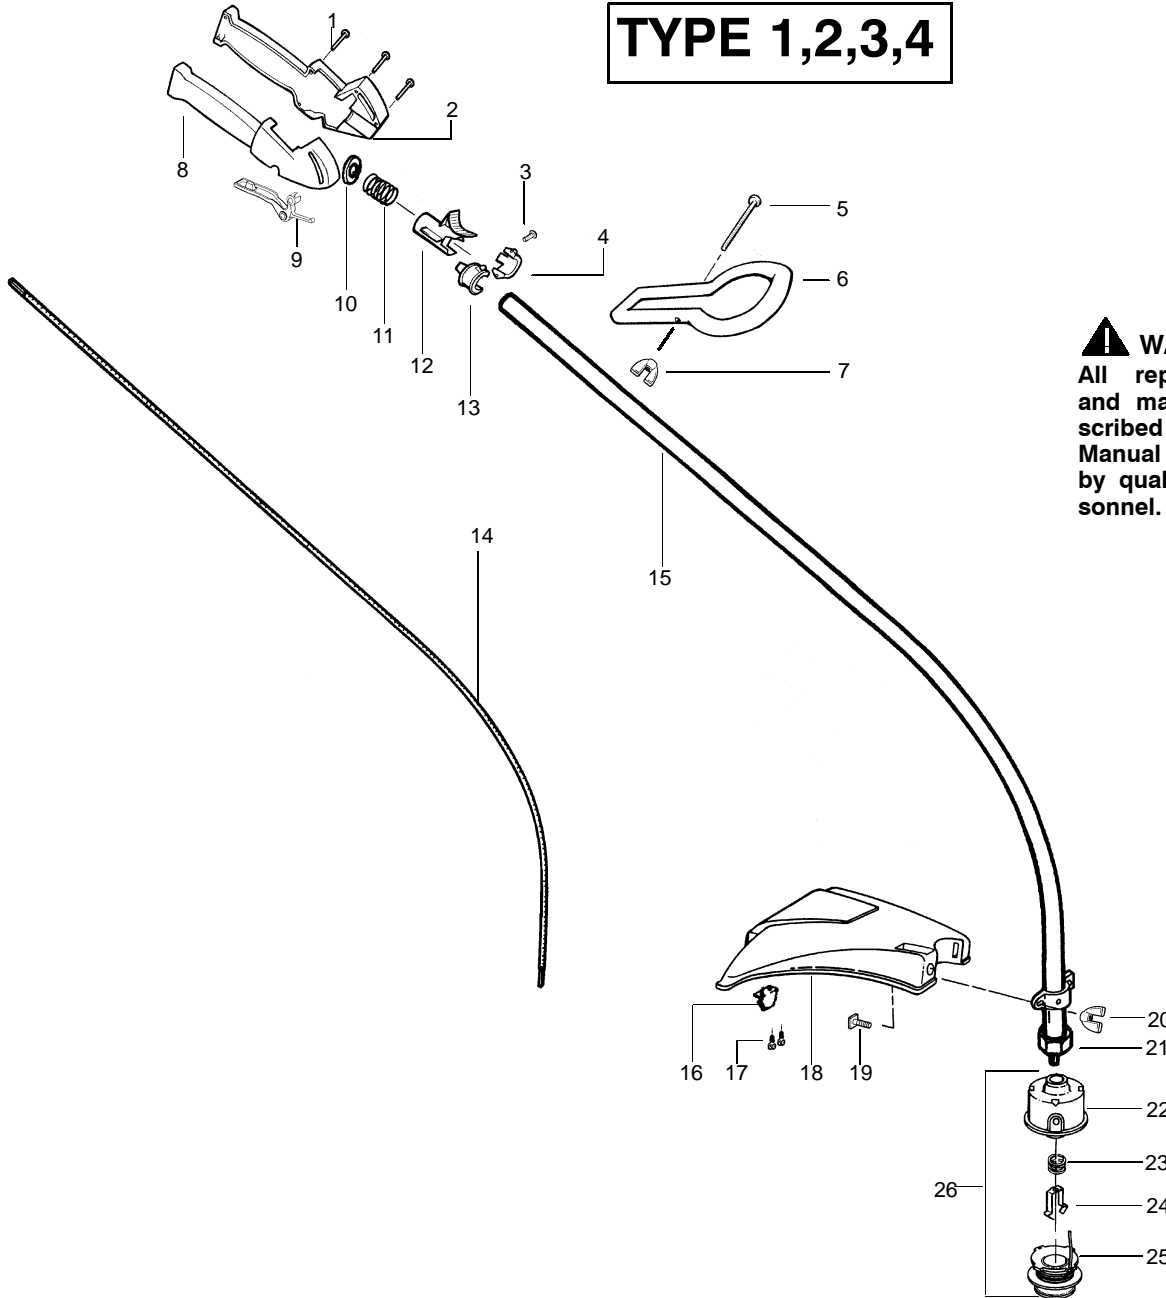

Note: Illustration may differ from actual model due to design changes

TYPE 1,2,3,4

⚠ WARNING
All repairs, adjustments and maintenance not described in the Operator's Manual must be performed by qualified service personnel.

Ref.	Part No.	Description	Ref.	Part No.	Description
1.	530016179	Screw	18.	530071328	Shield Kit Ass'y. (Incl. 16 & 17)
2.	530047924	Throttle Hsg. (Left)	19.	530015820	Bolt-Shield
3.	530015810	Screw	20.	530016118	Wingnut
4.	530054159	Locator-left	21.	530095574	Dust Cup
5.	530016173	Bolt-Handle	22.	530095770	Assy-Hub. (TNG 5)-5/16"
6.	530047919	Assist Handle	23.	530401958	Spring-Return
7.	530016118	Wingnut	24.	530401957	Retainer-Spool
8.	530047923	Throttle Hsg. (Right)	25.	952711594	Accy-Wound Spool
9.	530038682	Trigger - Throttle	26.	952711593	Accy-Cutting Head
10.	530016193	Washer			
11.	530042084	Spring-Compression			
12.	530047925	Actuator			
13.	530054160	Locator-right			
14.	530095853	Drive Shaft - Flex			
15.	530071416	Drive Shaft Hsg. Ass'y			
16.	530052287	Line Limiter			
17.	530015814	Screw-Line Limiter			
				Not Shown	
				530163369	Operator's Manual
				530055350	Shaft Warning Decal

✓ = NEW PART NUMBER FOR THIS IPL

* = REFER TO THE SERVICE REFERENCE INDICATED FOR MORE INFORMATION. (LOCATED AT END OF IPL)