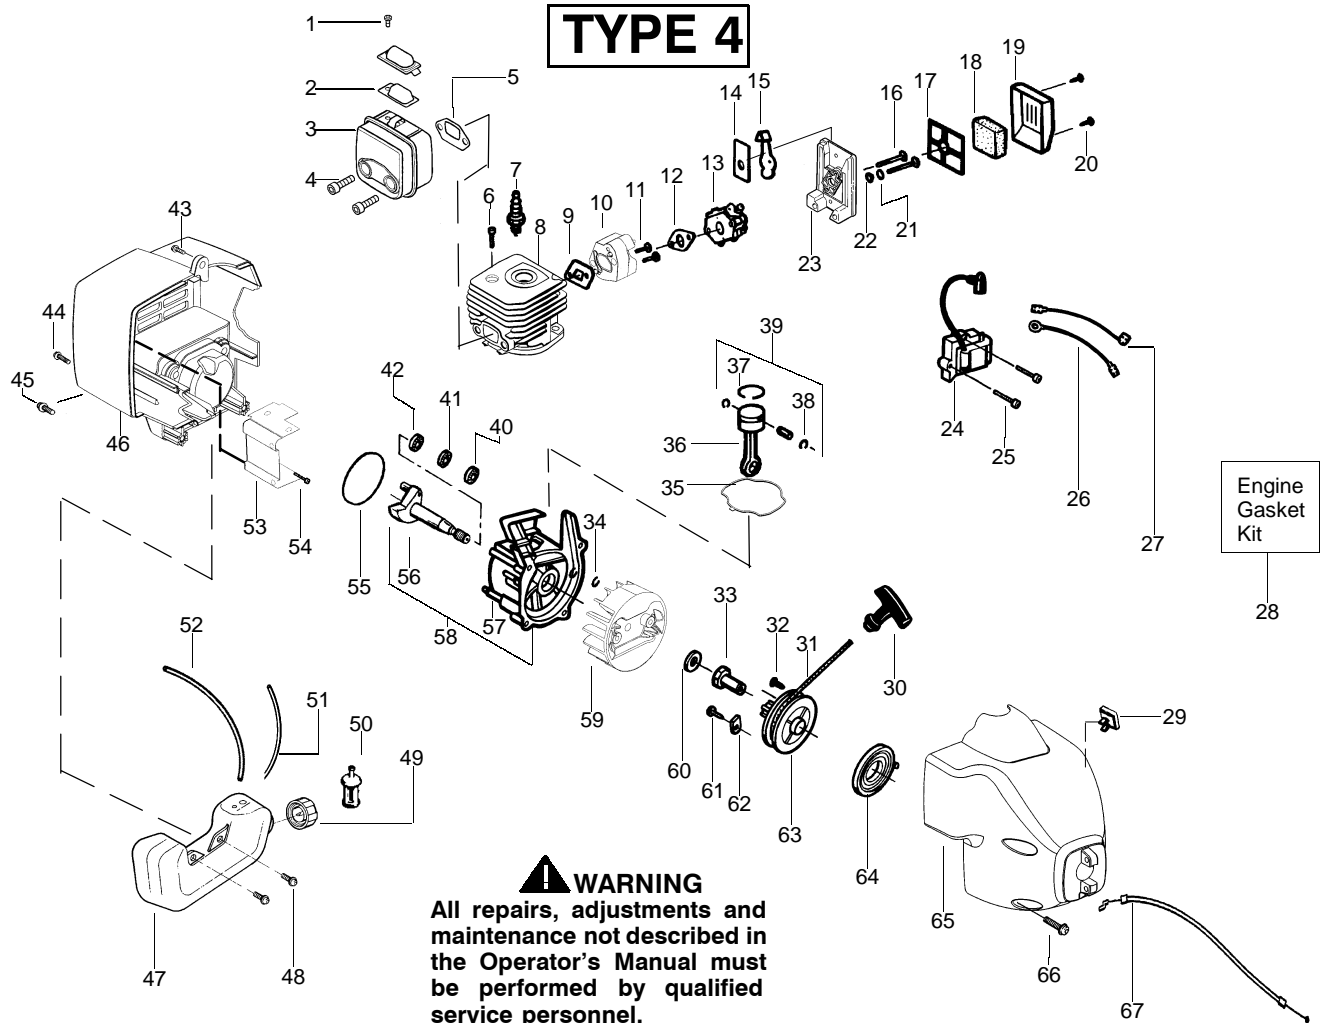

WARNING
All repairs, adjustments and maintenance not described in the Operator's Manual must be performed by qualified service personnel.

Ref.	Part No.	Description	Ref.	Part No.	Description	Ref.	Part No.	Description
1.	530015241	Screw-screen	26.	530054448	Assy-Ground Wire	49.	530014347	Assy-Fuel Cap
2.	530071544	Kit-Spark Arrestor	27.	530054449	Assy-Lead Wire	50.	530095646	Assy-Fuel Pickup
3.	530071672	Kit-Muffler (incl. 1,2,4,5)	28.	530071363	Kit-Engine Gasket (Incl. 5,9,12,35,55)	51.	530069247	Fuel Line (Small)
4.	530016338	Bolt-Muffler	29.	530069572	Kit-Switch-Off/On	52.	530069216	Fuel Line (Large)
5.	530071363	Gasket-Muffler (kit)	30.	530027569	Handle-Starter	53.	530055351	Shield-Heat
6.	530015953	Screw-Cylinder	31.	530071325	Kit-Rope	54.	530015805	Screw-Heat Shield
7.	952030249	Spark Plug (RCJ-6Y)	32.	530016326	Screw	55.	530071363	O-ring-C'case(kit)
8.	530071668	Kit-Cylinder	33.	530027953	Coupling-Drive	56.	530012413	Assy-Crankshaft
9.	530071363	Gasket-Cyl/Carb.(kit)	34.	530015941	Ret. Ring/C'shaft	57.	530012510	Assy-Crankcase (Incl. 40-42)
10.	530057635	Carb. Adapter	35.	530071363	Seal-Cylinder(kit)	58.	530071670	Assy-C'case/C'shaft (Incl. 34,56,57)
11.	530016309	Screw-Carb Adptr.	36.	530069945	Assy-Connecting Rod	59.	530069886	Assy-Flywheel
12.	530071363	Gasket-Carb.(kit)	37.	530055120	Ring-Piston	60.	530015828	Washer-Flat
13.	530071628	Kit-Carb. Ass'y. (C1U-W10B)	38.	530015162	Retainer-Piston Pin	61.	530015775	Screw-Pulley
14.	530038747	Choke Plate	39.	530071357	Kit-Piston (Incls. 37,38 & Pin)	62.	530053985	Retainer-Pulley
15.	530035499	Choke Shutter	40.	530055728	Bearing-Outer	63.	530071324	Kit-Starter Pulley (Incl. 32)
16.	530016393	Screw-Carburetor	41.	530071615	Seal-C'case	64.	530042086	Spring-Starter
17.	530036569	Filter Support Plate	42.	530032125	Bearing-Inner	65.	530056715	Assy.-Fan Hsg.
18.	530036575	Air Filter Foam	43.	530016349	Screw-Shd/Fan Hsg	66.	530015810	Screw
19.	530054414	Air Filter Cover	44.	530015810	Screw	67.	530055546	Assy-Throttle Cable
20.	530015892	Screw-Air Box	45.	530016349	Screw			
21.	530015852	Choke Spacer	46.	530056709	Rear Shroud			
22.	530015254	Washer	47.	530049296	Assy-Fuel Tank (incl. cap,lines,filter)			
23.	530052431	Air Box	48.	530016379	Retainer-Tank			
24.	530039211	Ignition Module						
25.	530016357	Screw-Ignit. Module						

↙ = NEW PART NUMBER FOR THIS IPL

* = REFER TO THE SERVICE REFERENCE INDICATED FOR MORE INFORMATION. (LOCATED AT END OF IPL)