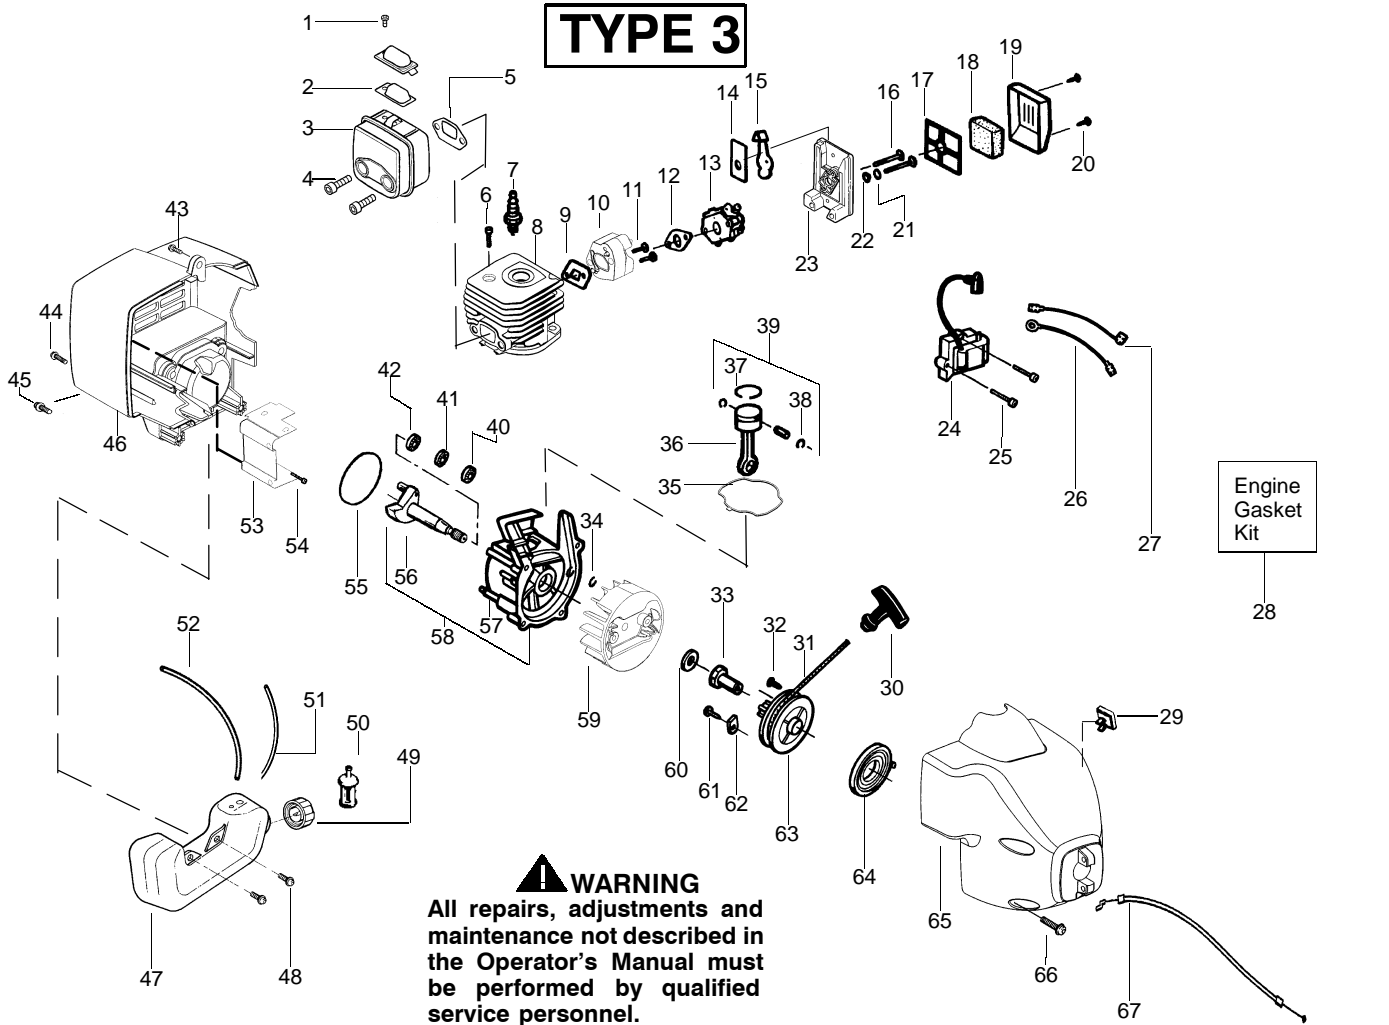

Ref.	Part No.	Description	Ref.	Part No.	Description	Ref.	Part No.	Description
1.	530015241	Screw-screen	26.	530054448	Assy-Ground Wire	49.	530014347	Assy-Fuel Cap
2.	530071544	Kit-Spark Arrestor	27.	530054449	Assy-Lead Wire	50.	530095646	Assy-Fuel Pickup
3.	530071672	Kit-Muffler (incl. 1,2,4,5)	28.	530071363	Kit-Engine Gasket (Incl. 5,9,12,35,55)	51.	530069247	Fuel Line (Small)
4.	530016338	Bolt-Muffler	29.	530069572	Kit-Switch-Off/On	52.	530069216	Fuel Line (Large)
5.	530071363	Gasket-Muffler (kit)	30.	530027569	Handle-Starter	53.	530055351	Shield-Heat
6.	530015953	Screw-Cylinder	31.	530071325	Kit-Rope	54.	530015805	Screw-Heat Shield
7.	952030249	Spark Plug (RCJ-6Y)	32.	530016326	Screw	55.	530071363	O-ring-C'case(kit)
8.	530071668	Kit-Cylinder	33.	530027953	Coupling-Drive	56.	530012413	Assy-Crankshaft
9.	530071363	Gasket-Cyl/Carb.(kit)	34.	530015941	Ret. Ring/C'shaft	57.	530012510	Assy-Crankcase (Incl. 40-42)
10.	530056404	Carb. Adapter	35.	530071363	Seal-Cylinder(kit)	58.	530071670	Assy-C'case/C'shaft (Incl. 34,56,57)
11.	530016309	Screw-Carb Adptr.	36.	530069945	Assy-Connecting Rod	59.	530069886	Assy-Flywheel
12.	530071363	Gasket-Carb.(kit)	37.	530055120	Ring-Piston	60.	530015828	Washer-Flat
13.	530071628	Kit-Carb. Ass'y. (C1U-W10B)	38.	530015162	Retainer-Piston Pin	61.	530015775	Screw-Pulley
14.	530038747	Choke Plate	39.	530071357	Kit-Piston (Incls. 37,38 & Pin)	62.	530053985	Retainer-Pulley
15.	530035499	Choke Shutter	40.	530055728	Bearing-Outer	63.	530071324	Kit-Starter Pulley (Incl. 32)
16.	530016353	Screw-Carburetor	41.	530071615	Seal-C'case	64.	530042086	Spring-Starter
17.	530036569	Filter Support Plate	42.	530032125	Bearing-Inner	65.	530056715	Assy.-Fan Hsg.
18.	530036575	Air Filter Foam	43.	530015886	Screw-Shd/Fan Hsg	66.	530015810	Screw
19.	530054414	Air Filter Cover	44.	530015810	Screw	67.	530055546	Assy-Throttle Cable
20.	530015892	Screw-Air Box	45.	530015880	Screw			
21.	530015852	Choke Spacer	46.	530056709	Rear Shroud			
22.	530015254	Washer	47.	530049296	Assy-Fuel Tank (incl. cap,lines,filter)			
23.	530052431	Air Box	48.	530016379	Retainer-Tank			
24.	530039211	Ignition Module						
25.	530016357	Screw-Ignit. Module						

✓ = NEW PART NUMBER FOR THIS IPL
* = REFER TO THE SERVICE REFERENCE INDICATED FOR MORE INFORMATION. (LOCATED AT END OF IPL)