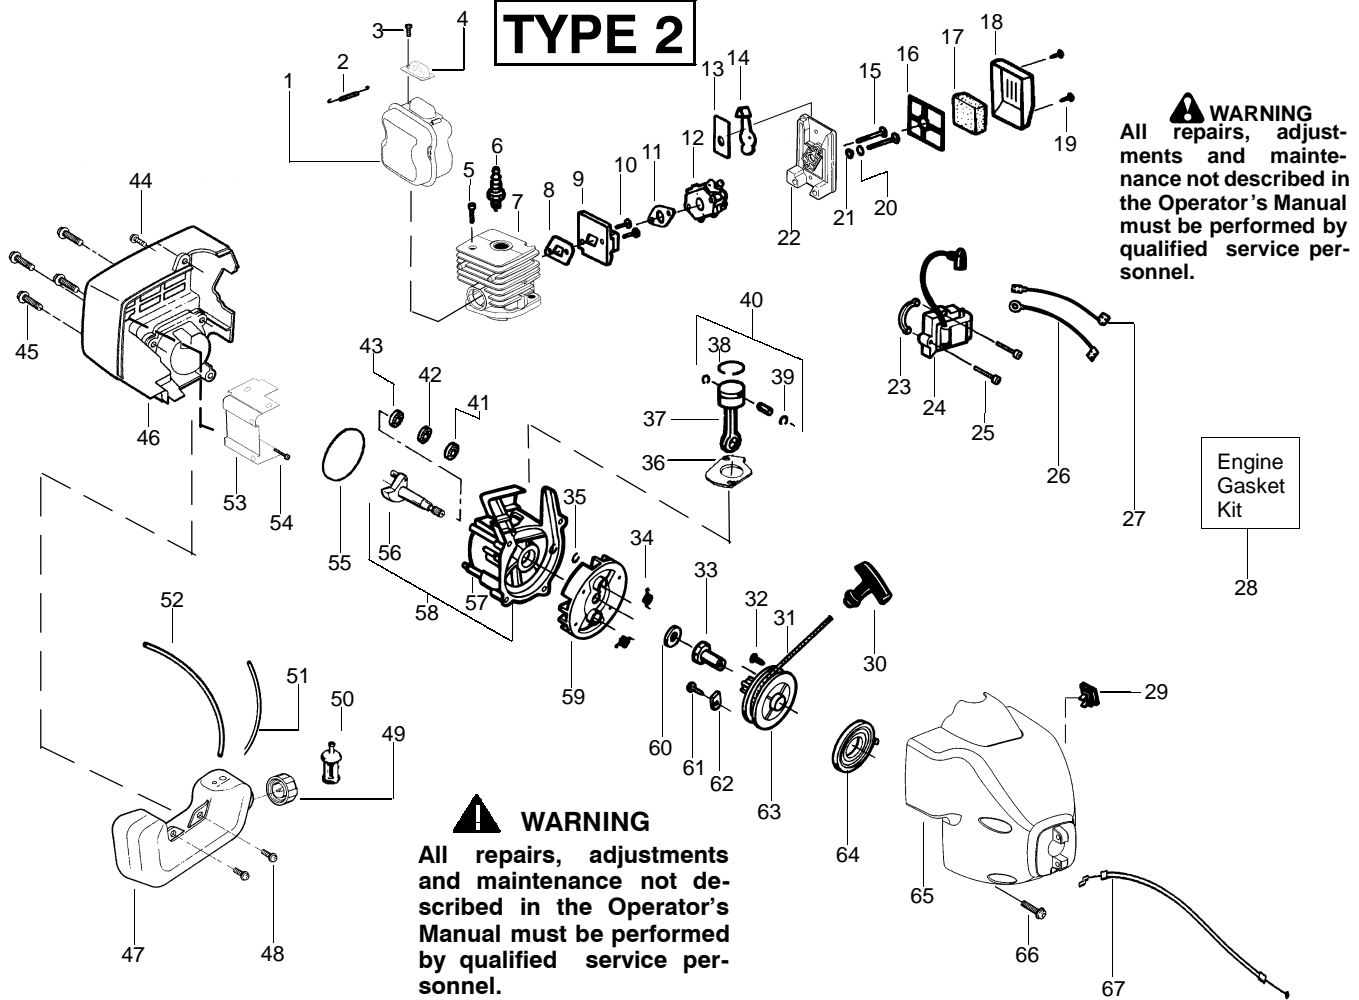

Ref.	Part No.	Description	Ref.	Part No.	Description	Ref.	Part No.	Description
1.	530071362	Kit-Muffler (incl.2,3,4)	26.	530054448	Ground Wire Ass'y.	48.	530016379	Retainer
2.	530042088	Muffler Spring	27.	530054449	Lead Wire Ass'y.	49.	530014347	Fuel Cap Assy.
3.	530015241	Screw	28.	530071363	Kit-Engine Gasket (Incl. 8,11,36,55)	50.	530095646	Fuel Pickup Assy
4.	530071361	Screen-Spark Arrestor	29.	530037692	Switch-Momentary	51.	530069247	Fuel Line (Small)
5.	530015953	Screw-Cylinder	30.	530027569	Starter Handle	52.	530069216	Fuel Line (Large)
6.	952030249	Spark Plug (RCJ-6Y)	31.	530071325	Kit-Rope	53.	530055351	Shield-Heat
7.	530071359	Kit-Cylinder	32.	530016326	Screw	54.	530015805	Screw-Heat Shield
8.	530071363	Gasket-Cylinder/Carb.	33.	530027953	Drive Coupling	55.	530071363	O-ring-C'case
9.	530055535	Carb. Adapter	34.	530023817	Spring Starter Dog	56.	530012413	Crankshaft Ass'y.
10.	530016014	Screw-Carb Adptr.	35.	530015941	Ret. Ring-C'case	57.	530012491	Crankcase Assy. (Incl. 41-43)
11.	530071363	Gasket-Carb.	36.	530071363	Gasket-Cylinder	58.	530071337	C'case/C'shaft Assy. (Incl. 35,56,57)
12.	---	Kit-Carb. Ass'y. (C1U-W10)	37.	530069945	Connecting Rod Assy.	59.	530069886	Flywheel Ass'y.
	530071443	(C1U-W10)	38.	530055120	Piston Ring	60.	530015828	Washer-Flat
	530071628	(C1U-W10B)	39.	530015162	Piston Pin Retainer	61.	530015775	Screw-Pulley
13.	530038747	Choke Plate	40.	530071357	Kit-Piston (Incls. 38,39 & Pin)	62.	530053985	Retainer-Pulley
14.	530035499	Choke Shutter	41.	530055728	Outer Bearing	63.	530071324	Kit-Starter Pulley (Incl. 32)
15.	530016353	Screw-Carburetor	42.	530071615	C'case Seal	64.	530042086	Starter Spring
16.	530036569	Filter Support Plate	43.	530032125	Inner Bearing	65.	530055510	Assy.-Fan Hsg.
17.	530036575	Air Filter Foam	44.	530015886	Screw-Shd/Fan Hsg	66.	530015810	Screw
18.	530054414	Air Filter Cover	45.	530015810	Screw	67.	530055546	Assy-Throttle Cable
19.	530015892	Screw-Air Box	46.	530055517	Rear Shroud			
20.	530015852	Choke Spacer	47.	530049296	Fuel Tank Ass'y. (incl. 49,50 & fuel lines)			
21.	530015254	Washer						
22.	530052431	Air Box						
23.	530036145	Spacer-Ignit. Module						
24.	530039211	Ignition Module						
25.	530015954	Screw-Ignit. Module						

✓ = NEW PART NUMBER FOR THIS IPL

* = REFER TO THE SERVICE REFERENCE INDICATED FOR MORE INFORMATION. (LOCATED AT END OF IPL)