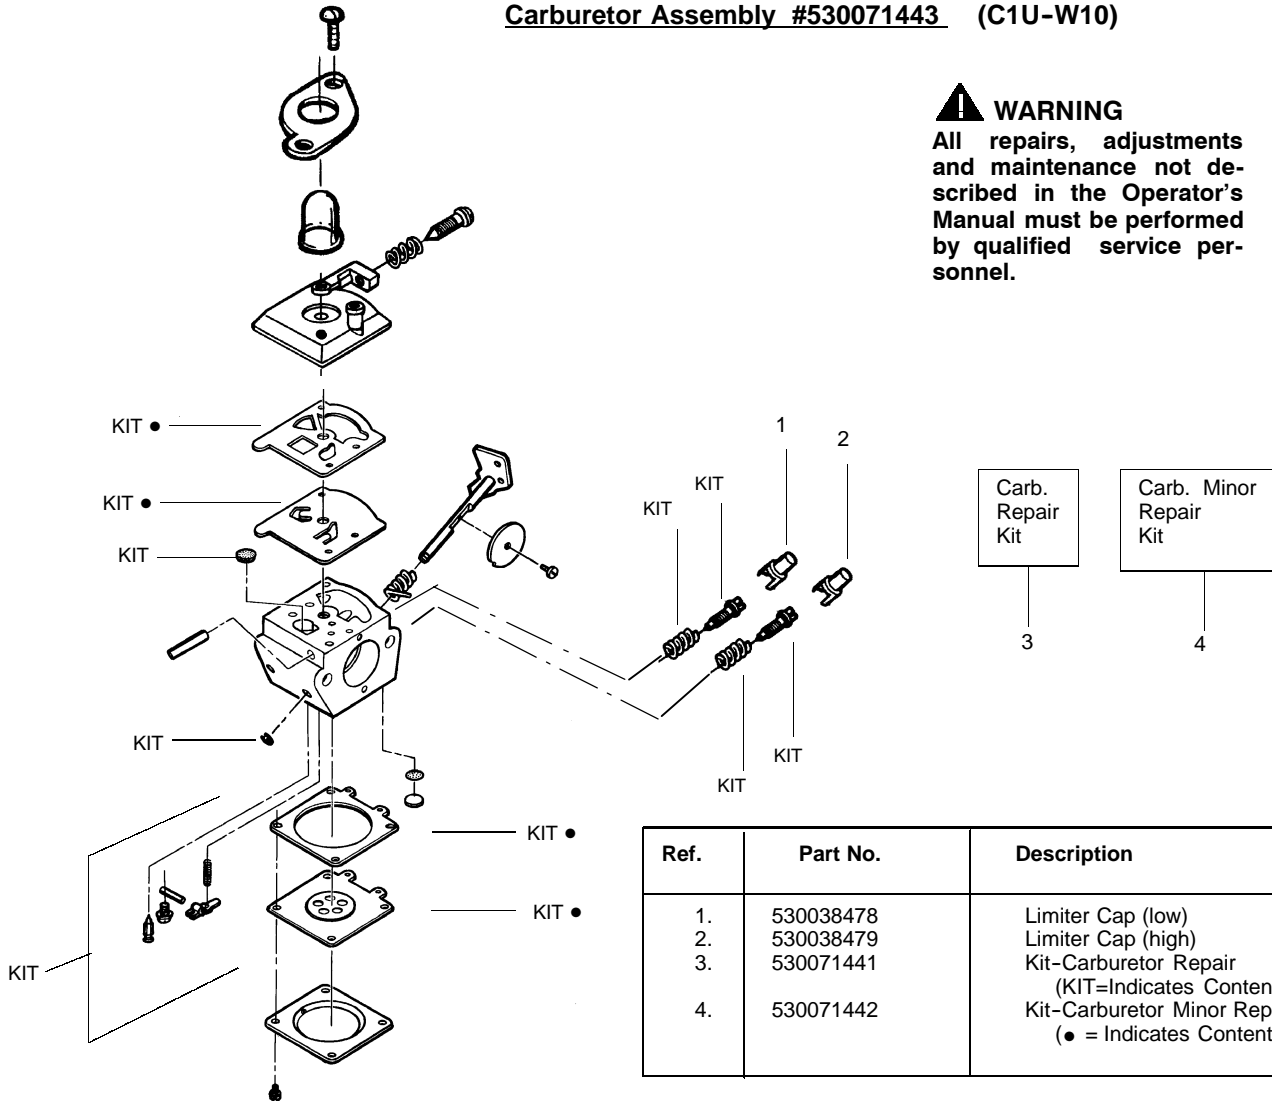

Carburetor Assembly #530071443 (C1U-W10)

⚠ WARNING

All repairs, adjustments and maintenance not described in the Operator's Manual must be performed by qualified service personnel.

Kit - Carburetor Assembly No. 530071628 - C1U-W10B

Note: No Repair kits are available for this carburetor, please order the complete assembly part number 530-071628 (C1U-W10B)