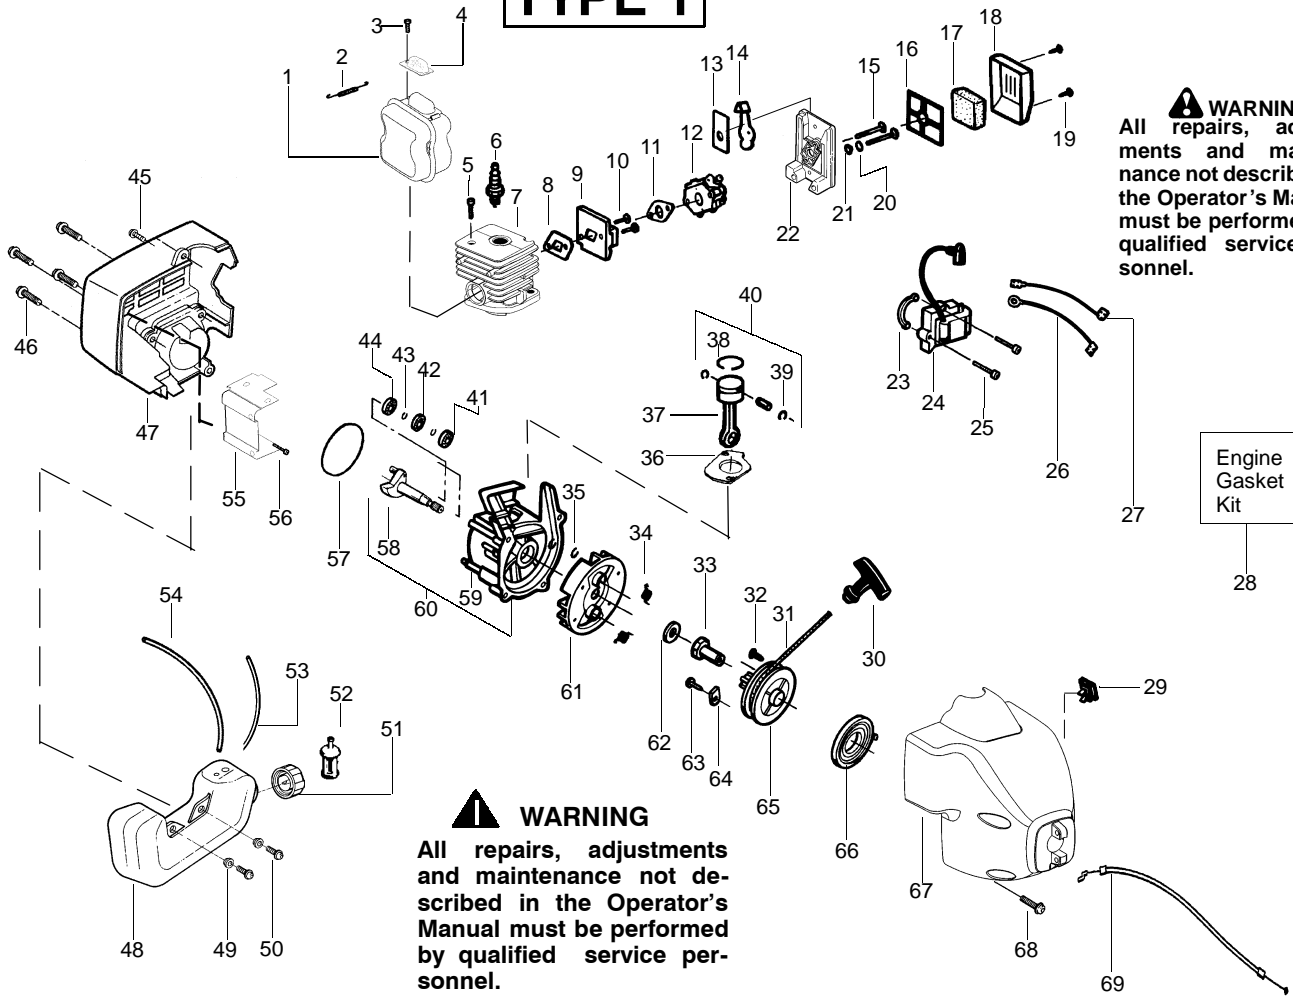

TYPE 1

Ref.	Part No.	Description	Ref.	Part No.	Description	Ref.	Part No.	Description
1.	530071362	Kit-Muffler (incl.2,3,4)	26.	530054448	Ground Wire Ass'y.	48.	530049296	Fuel Tank Ass'y.
2.	530042088	Muffler Spring	27.	530054449	Lead Wire Ass'y.			(incl. 51,52,fuel lines)
3.	530015241	Screw	28.	530071363	Kit-Engine Gasket	49.	530016131	Washer-fuel tank
4.	530071361	Screen-Spark Arrestor			(Incl. 8,11,36,57)	50.	530015886	Screw-Fuel Tank
5.	530015953	Screw-Cylinder	29.	530071356	Switch-Momentary	51.	530014347	Fuel Cap Assy.
6.	952030150	Spark Plug (RCJ-7Y)	30.	530027569	Starter Handle	52.	530095646	Fuel Pickup Assy
7.	530071359	Kit-Cylinder	31.	530071325	Kit-Rope	53.	530069247	Fuel Line (Small)
8.	530071363	Gasket-Cylinder/Carb.	32.	530015882	Screw	54.	530069216	Fuel Line (Large)
9.	530055535	Carb. Adapter	33.	530027953	Drive Coupling	55.	530055351	Flywheel-Ass'y.
10.	530016014	Screw-Carb Adptr.	34.	530023817	Spring Starter Dog	56.	530015805	Screw-Heat Shield
11.	530071363	Gasket-Carb.	35.	530015945	Ret. Ring-C'case	57.	530071363	O-ring-C'case
12.	530071443	Kit-Carb. Ass'y.	36.	530071363	Gasket-Cylinder	58.	530012413	Crankshaft Ass'y.
		(Incl. Limiter Cap)	37.	530069945	Connecting Rod	59.	530012462	Crankcase Assy.
13.	530038747	Choke Plate			Assy.			(Incl. 41-44)
14.	530038686	Choke Shutter	38.	530055120	Piston Ring	60.	530071337	C'case/C'shaft Assy.
15.	530016353	Screw-Carburetor	39.	530015162	Piston Pin Retainer			(Incl. 35,58,59)
16.	530036569	Filter Support Plate	40.	530071357	Kit-Piston	61.	530069886	Flywheel Ass'y.
17.	530036575	Air Filter Foam			(Incls. 38,39 & Pin)	62.	530015828	Washer-Flat
18.	530054414	Air Filter Cover	41.	530032124	Outer Bearing	63.	530016224	Screw-Pulley
19.	530015892	Screw-Air Box	42.	530019179	C'case Seal	64.	530053985	Retainer-Pulley
20.	530015852	Choke Spacer	43.	530015941	Ret. Ring/C'shaft	65.	530071324	Kit-Starter Pulley
21.	530015254	Washer	44.	530032125	Inner Bearing			(Incl. 32)
22.	530052431	Air Box	45.	530015934	Screw-Shd/Fan Hsg	66.	530042086	Starter Spring
23.	530036145	Spacer-Ignit. Module	46.	530015810	Screw	67.	530055510	Assy.-Fan Hsg.
24.	530039214	Ignition Module	47.	530055177	Rear Shroud	68.	530015810	Screw
25.	530015954	Screw-Ignit. Module				69.	530055546	Assy-Throttle Cable

✓ = NEW PART NUMBER FOR THIS IPL

* = REFER TO THE SERVICE REFERENCE INDICATED FOR MORE INFORMATION. (LOCATED AT END OF IPL)