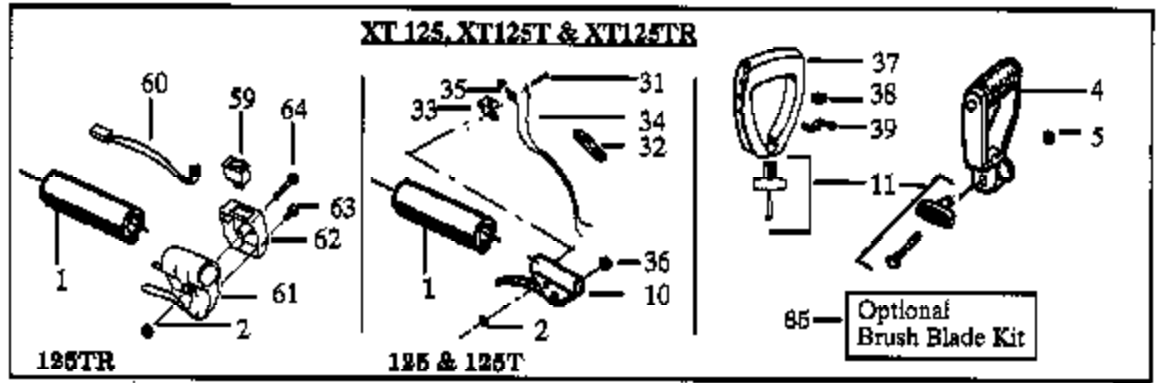

⚠ WARNING
 All repairs, adjustments and maintenance not described in the Operator's Manual must be performed by qualified service personnel.

Ref #	Part Number	Qty	Description
1	530029445		Drive Shaft Pad Model XT125TR,XT125,XT125T
2	530015768		Nut Model XT125TR,XT125,XT125T
3	530094650		Drive Shaft Housing
4	530010957		Handle Model XT125TR,XT125,XT125T
5	530015197		Nut Model XT125TR,XT125,XT125T
6	530001642		Lockwasher
7	530001711		Screw
8	530016107		Screw-Use w/Plastic Shield only
10	530010959		Throttle Lever Ass'y. (Inc.2,31) Model XT125TR,XT125,XT125T
11	530069252		"T" Handle Ass'y. Model XT125TR,XT125,XT125T
12	530015328		Lockwasher
13	530094612		Screw
14	530094568		Gear Box Ass'y.
15	530094566		Drive Shaft
16	530069256		Shield Kit Ass'y. (Inc.17,18,19)
17	530015037		Screw
18	530094570		Line Limiter
19	534235901		Locknut
20	530094616		Screw
21	530094640		Seal
22	530094639		Dust Cup
23	530094571		Grass Washer
24	952701608		Cutting Head Ass'y. (Inc.25-27)
25	530094557		Hub Ass'y.
26	952701607		Spool w/Line
27	530094494		Cover
28	530031111		Hex Wrench (5/32)
29	530031098		Hex Wrench (3/16)
30	952030139		Shaft Lubrication
31	530015767		Screw Model XT125,XT125T
32	530027893		Terminal Lock Model XT125,XT125T
33	530029090		Switch Bracket Model XT125,XT125T
34	530029076		Wire Harness Ass'y. Model XT125,XT125T
35	530027689		Spacer Model XT125,XT125T
36	530023575		Nut Model XT125,XT125T
37	530014222		Handle Model XT125TR,XT125,XT125T
38	530015610		Nut Model XT125TR,XT125,XT125T
39	530094742		Clamp Model XT125TR,XT125,XT125T
40	530094954		Single Exit Cutting Head (Inc.41-47)
41	530014274		Hub Ass'y.
42	530094956		Spring
43	530069312		Locking Plate Kit
44	530015542		Screw
45	952701606		Spool w/Line
46	530094522		Release Button
47	530094521		Cover
48	530029162		Decal-Shaft Warning (Upper)
49	530029163		Decal-Shaft Warning (Lower)
50	952701643		Cutting Head Ass'y. (Inc.51-58)
51	530093896		Hub Ass'y.
52	530093898		Line Saver
53	530340007		Spring
54	530092068		Spring Cap
55	530095121		Drive Gear