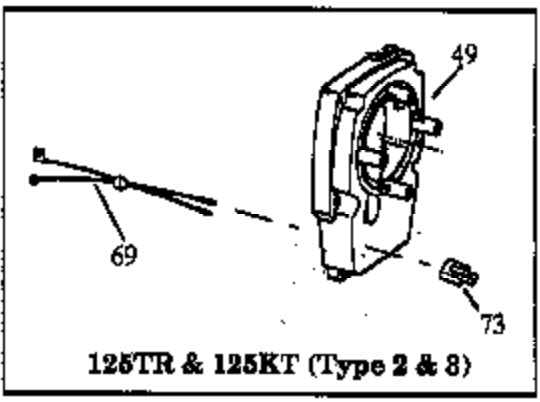

125TR & 125KT (Type 2 & 8)

Ref #	Part Number	Qty	Description
1	530015773		Screw
2	530027529		Air Filter Cover
3	530027530		Air Filter
4	530015849		Screw
5	530015852		Spacer
6	530015254		Wave Washer
7	530038103		Choke Shutter
8	530027527		Type 1 Model XT125, XT125T,XT125KT
8	530037930		Type 1-2 Model XT125TR & Type 2-3 XT125KT
9	530069247		Fuel Line
9	530069571		Return Line Types 2 & 3 Model XT125TR,XT125KT
10	530014362		Fuel Pick-up Ass'y.
11	530035259		Type 1 (WT-199) Model XT125, XT125T,XT125KT
11	530069651		Type 1-2 Model XT125TR
11	530069651		Type 2-3 (WT-298A) Model XT125KT
12	530019156		Carburetor Gasket
13	530014347		Fuel Cap Ass'y.
14	530015775		Screw
15	530037497		Type 1 & 2 XT125,XT125T
15	530027681		Type 1 Model XT125K,XT125KT
15	530047040		Type 1-2 Model XT125TR
15	530047040		Type 2-3 Model XT125KT
16	530027982		Type 1 Model XT125,XT125T,XT125KT
16	530047086		Type 1-2 Model XT125TR
16	530047086		Type 2-3 Model XT125KT
17	530019154		Gasket
18	530027593		Reed
19	530027594		Reed Stop
20	530010960		Connecting Rod Ass'y. (Inc.Bearings)
21	530010934		Crankshaft Ass'y. See Service Ref. 1
22	530015126		Flywheel Key
23	530015772		Screw
24	530015771		Screw
25	530014016		Crankcase Ass'y. (Inc.33-36)
26	530014015		Crankcase & Crankshaft Ass'y. (Inc.21,25, 33-37)
27	530016064		Screw
28	530015162		Piston Pin Retainer
29	530025875		Piston Ring
30	530019178		Cylinder Gasket
31	530069275		Piston Kit (Inc.28,29 & pin)
33	530032103		Inner Bearing
34	530015787		Retaining Ring
35	530019158		Crankshaft Seal
36	530032102		Outer Bearing
37	530015789		Crankshaft Retaining Ring
38	530015717		Screw
39	530027781		Muffler Guard
40	530069257		Muffler Kit
41	530036409		Muffler Spring
42	530069626		Cylinder
43	530030077		Type 1 & 2 Model XT125,XT125T,XT125K,XT125KT
43	530030077		Type 1 Model XT125TR
43	530030075		Type 2 Model XT125TR
43	530030075		Type 2-3 Model XT125KT
44	530015239		Screw
45	530039134		Ignition Module Kit

XT125TR Gas Turbine
ENGINE & SHROUD

Page 5 of 6