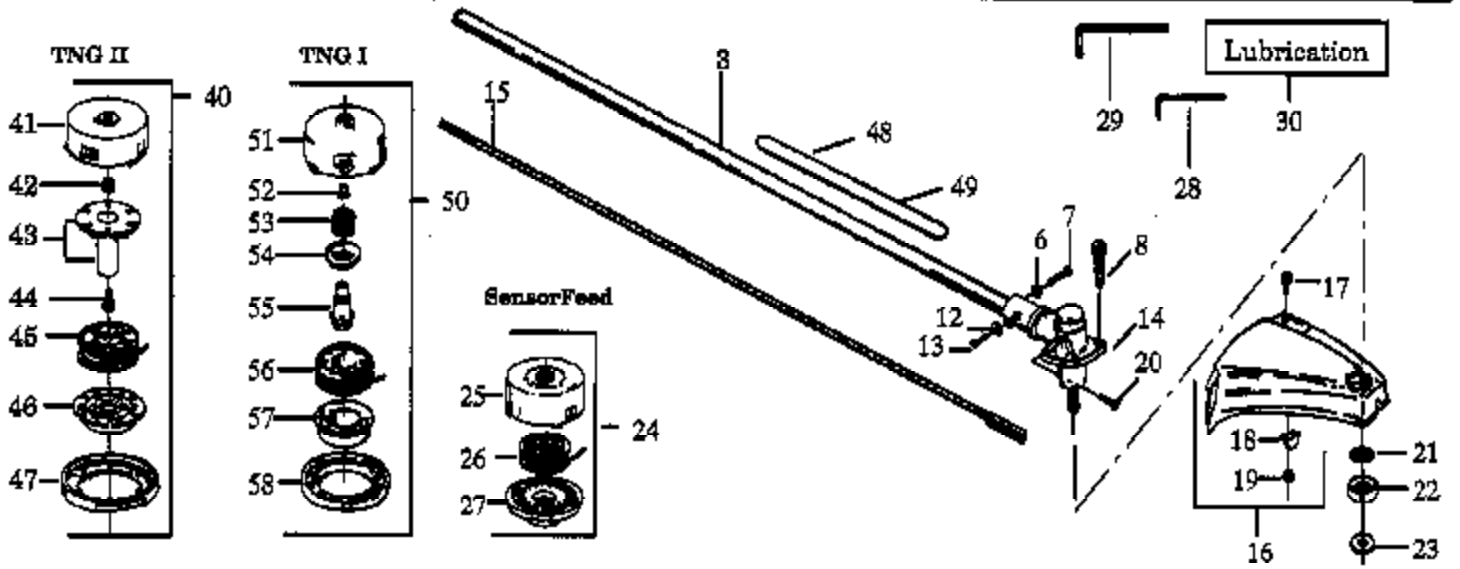

⚠ WARNING
 All repairs, adjustments and maintenance not described in the Operator's Manual must be performed by qualified service personnel.

Ref #	Part Number	Qty	Description
1	530029445		Drive Shaft Pad Model XT125TR,XT125,XT125T
2	530015768		Nut Model XT125TR,XT125,XT125T
3	530094650		Drive Shaft Housing
4	530010957		Handle Model XT125TR,XT125,XT125T
5	530015197		Nut Model XT125TR,XT125,XT125T
6	530001642		Lockwasher
7	530001711		Screw
8	530016107		Screw-Use w/Plastic Shield only
10	530010959		Throttle Lever Ass'y. (Inc.2,31) Model XT125TR,XT125,XT125T
11	530069252		"T" Handle Ass'y. Model XT125TR,XT125,XT125T
12	530015328		Lockwasher
13	530094612		Screw
14	530094568		Gear Box Ass'y.
15	530094566		Drive Shaft
16	530069256		Shield Kit Ass'y. (Inc.17,18,19)
17	530015037		Screw
18	530094570		Line Limiter
19	534235901		Locknut
20	530094616		Screw
21	530094640		Seal
22	530094639		Dust Cup
23	530094571		Grass Washer
24	952701608		Cutting Head Ass'y. (Inc.25-27)
25	530094557		Hub Ass'y.
26	952701607		Spool w/Line
27	530094494		Cover
28	530031111		Hex Wrench (5/32)
29	530031098		Hex Wrench (3/16)
30	952030139		Shaft Lubrication
31	530015767		Screw Model XT125,XT125T
32	530027893		Terminal Lock Model XT125,XT125T
33	530029090		Switch Bracket Model XT125,XT125T
34	530029076		Wire Harness Ass'y. Model XT125,XT125T
35	530027689		Spacer Model XT125,XT125T
36	530023575		Nut Model XT125,XT125T
37	530014222		Handle Model XT125TR,XT125,XT125T
38	530015610		Nut Model XT125TR,XT125,XT125T
39	530094742		Clamp Model XT125TR,XT125,XT125T
40	530094954		Single Exit Cutting Head (Inc.41-47)
41	530014274		Hub Ass'y.
42	530094956		Spring
43	530069312		Locking Plate Kit
44	530015542		Screw
45	952701606		Spool w/Line
46	530094522		Release Button
47	530094521		Cover
48	530029162		Decal-Shaft Warning (Upper)
49	530029163		Decal-Shaft Warning (Lower)
50	952701643		Cutting Head Ass'y. (Inc.51-58)
51	530093896		Hub Ass'y.
52	530093898		Line Saver
53	530340007		Spring
54	530092068		Spring Cap
55	530095121		Drive Gear