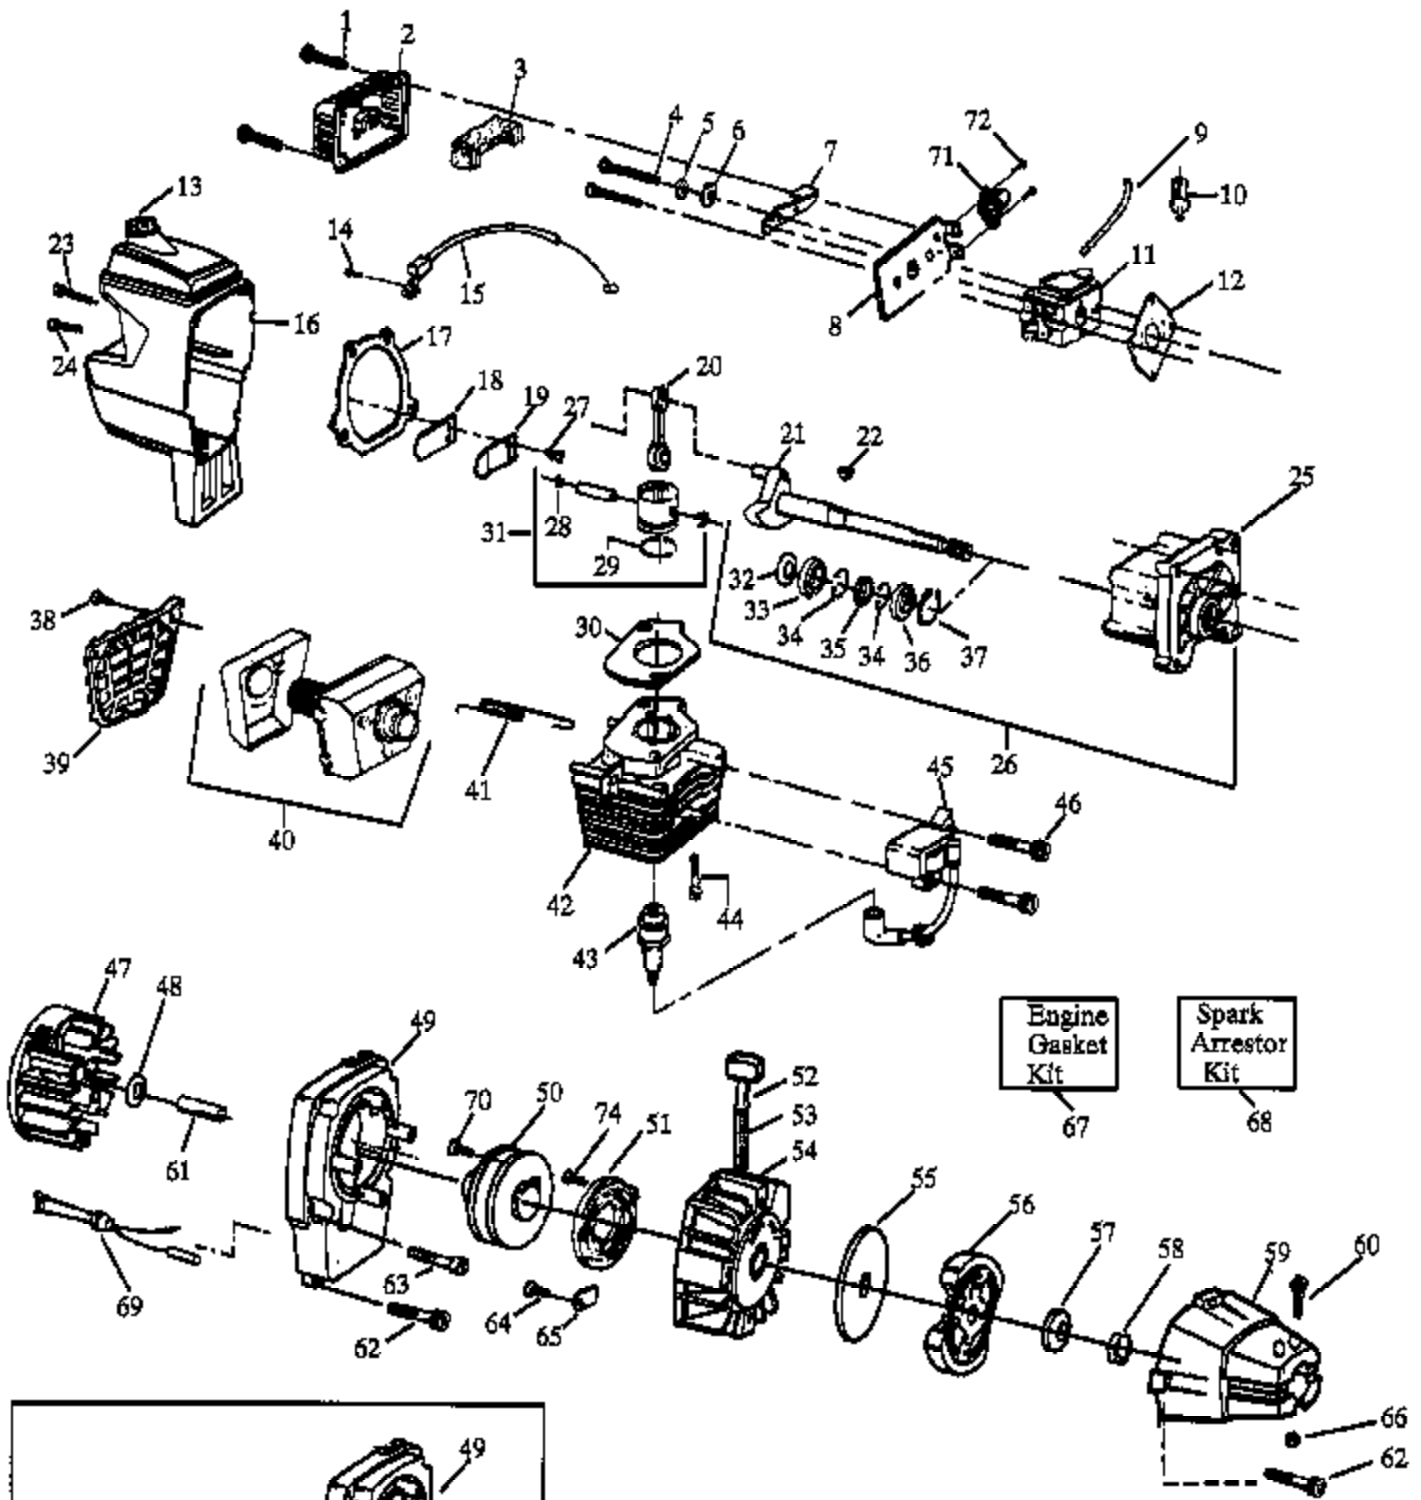

125TR & 125KT (Type 2 & 8)

Ref #	Part Number	Qty	Description
1	530015773		Screw
2	530027529		Air Filter Cover
3	530027530		Air Filter
4	530015849		Screw
5	530015852		Spacer
6	530015254		Wave Washer
7	530038103		Choke Shutter
8	530027527		Type 1 Model XT125, XT125T,XT125KT
8	530037930		Type 1-2 Model XT125TR & Type 2-3 XT125KT
9	530069247		Fuel Line
9	530069571		Return Line Types 2 & 3 Model XT125TR,XT125KT
10	530014362		Fuel Pick-up Ass'y.
11	530035259		Type 1 (WT-199) Model XT125, XT125T,XT125KT
11	530069651		Type 1-2 Model XT125TR
11	530069651		Type 2-3 (WT-298A) Model XT125KT
12	530019156		Carburetor Gasket
13	530014347		Fuel Cap Ass'y.
14	530015775		Screw
15	530037497		Type 1 & 2 XT125,XT125T
15	530027681		Type 1 Model XT125K,XT125KT
15	530047040		Type 1-2 Model XT125TR
15	530047040		Type 2-3 Model XT125KT
16	530027982		Type 1 Model XT125,XT125T,XT125KT
16	530047086		Type 1-2 Model XT125TR
16	530047086		Type 2-3 Model XT125KT
17	530019154		Gasket
18	530027593		Reed
19	530027594		Reed Stop
20	530010960		Connecting Rod Ass'y. (Inc.Bearings)
21	530010934		Crankshaft Ass'y. See Service Ref. 1
22	530015126		Flywheel Key
23	530015772		Screw
24	530015771		Screw
25	530014016		Crankcase Ass'y. (Inc.33-36)
26	530014015		Crankcase & Crankshaft Ass'y. (Inc.21,25, 33-37)
27	530016064		Screw
28	530015162		Piston Pin Retainer
29	530025875		Piston Ring
30	530019178		Cylinder Gasket
31	530069275		Piston Kit (Inc.28,29 & pin)
33	530032103		Inner Bearing
34	530015787		Retaining Ring
35	530019158		Crankshaft Seal
36	530032102		Outer Bearing
37	530015789		Crankshaft Retaining Ring
38	530015717		Screw
39	530027781		Muffler Guard
40	530069257		Muffler Kit
41	530036409		Muffler Spring
42	530069626		Cylinder
43	530030077		Type 1 & 2 Model XT125,XT125T,XT125K,XT125KT
43	530030077		Type 1 Model XT125TR
43	530030075		Type 2 Model XT125TR
43	530030075		Type 2-3 Model XT125KT
44	530015239		Screw
45	530039134		Ignition Module Kit

XT125TR Gas Turbine
ENGINE & SHROUD

Page 5 of 6