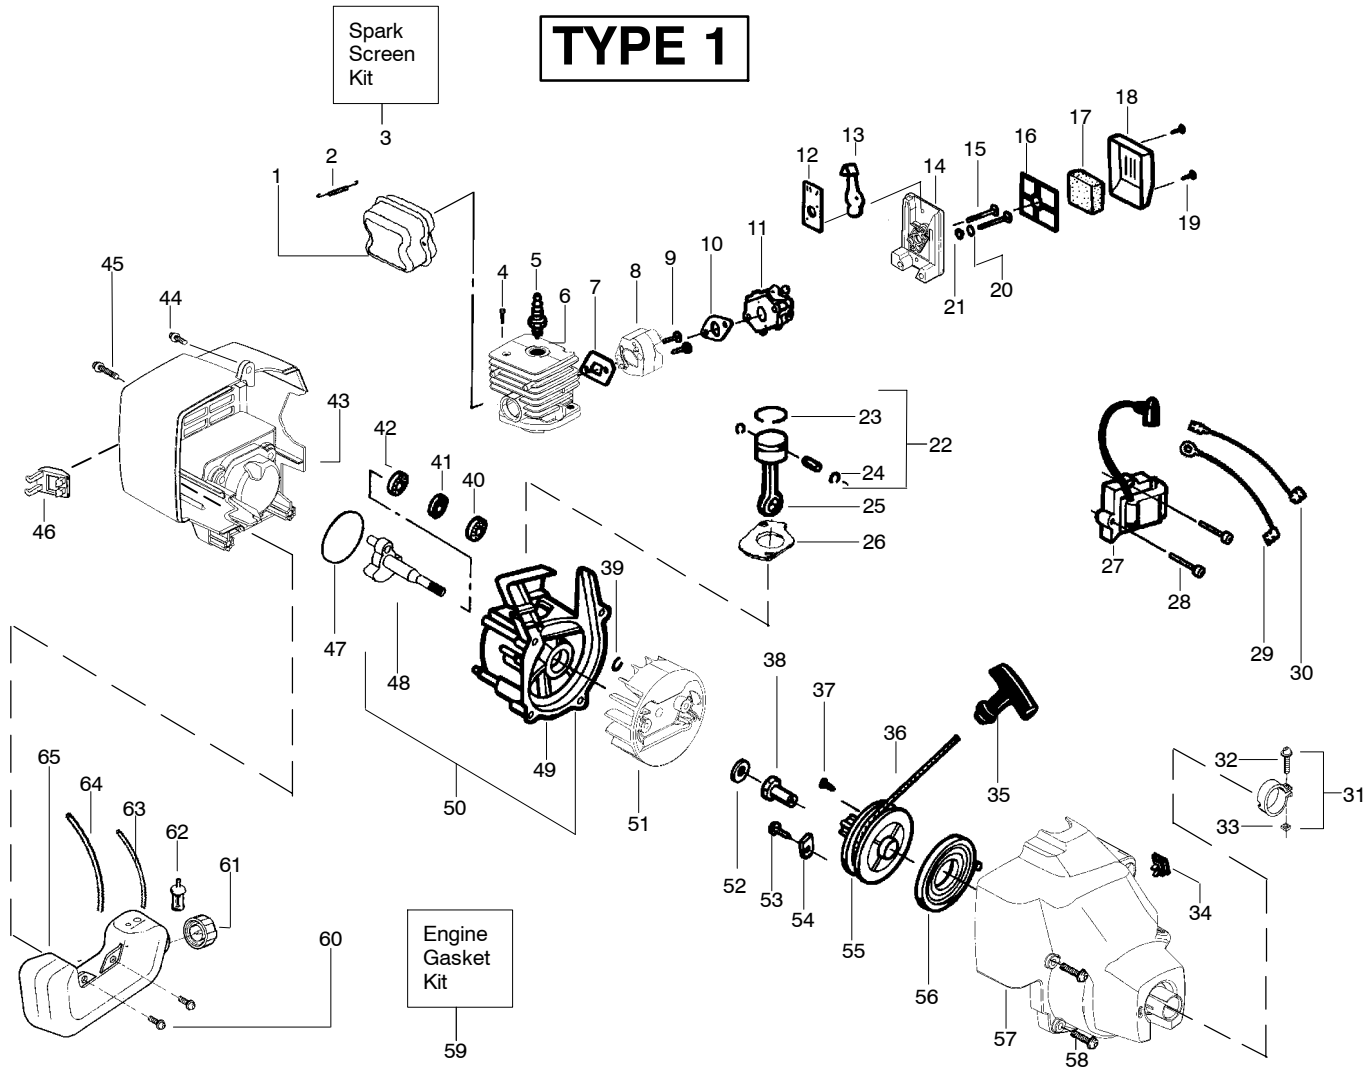

Ref.	Part No.	Description	Ref.	Part No.	Description	Ref.	Part No.	Description
1.	530071396	Kit - Muffler (incl. 2)	24.	530015162	Retainer-Piston Pin	47.	530071363	O-Ring-C'case/Shrd
2.	530042088	Spring-Muffler	25.	530069945	Assy-Connecting Rod	48.	530054753	Assy-Crankshaft
3.	530071391	Kit-Spark Arrestor	26.	530071363	Gasket-Cylinder	49.	530071627	Assy-Crankcase
4.	530015953	Screw-Cylinder	27.	530055160	Ignition Module			(Incl. 40-42)
5.	952030249	Spark Plug (RCJ 6Y)	28.	530016357	Screw	50.	530071624	Assy-C'case & C'shaft
6.	530071359	Kit - Cylinder	29.	530014662	Assy-Ground Wire			(Incl. 39,48,49)
7.	530071363	Gasket-Cylind./Carb.	30.	530014663	Assy-Leadwire	51.	530069886	Assy-Flywheel
8.	530056403	Adapter-Carb.	31.	530056365	Assy-Nose Cone Clamp	52.	530015828	Washer-Flat
9.	530016014	Screw			(Incls. 32 & 33)	53.	530015775	Screw
10.	530071363	Gasket-Carb.	32.	530016381	Screw-Nose Cone	54.	530027523	Retainer-Can
11.	530071635	Kit-Carb.(WT-631)	33.	530016382	Nut-Nose Cone	55.	530069400	Kit-Starter Pulley
12.	530038747	Choke Plate Mounting	34.	530071356	Kit-Switch			(Incl. 37)
13.	530038686	Shutter-Choke	35.	530027569	Handle-Starter	56.	530042085	Spring-Starter
14.	530052431	Air Box	36.	530069232	Kit - Rope	57.	530071667	Assy.-Fan Hsg
15.	530016353	Screw	37.	530016080	Screw	58.	530015810	Screw
16.	530036569	Plate - Filter Support	38.	530038604	Coupling-Drive	59.	530071363	Kit-Engine Gasket
17.	530036575	Foam-Air Filter	39.	530015941	Retain. Ring-C'shaft			(Incl. 7,10,26,47)
18.	530036568	Cover-Air Filter	40.	530055728	Outer Bearing	60.	530016379	Screw
19.	530016349	Screw	41.	530019264	Seal-C'case	61.	530014347	Assy-Fuel Cap
20.	530015852	Spacer-Choke	42.	530032125	Inner Bearing	62.	530095646	Assy-Fuel Pickup
21.	530015254	Washer	43.	530056547	Shroud-Rear	63.	530069247	Kit-Fuel Line (Small)
22.	530071357	Kit - Piston	44.	530015934	Screw	64.	530069216	Kit-Fuel Line (Large)
		(Incl. 23, 24)	45.	530015810	Screw	65.	530049296	Assy-Fuel Tank (incl. filter, lines & fuel cap)
23.	530055120	Piston Ring	46.	530054536	Guard-Muffler			

↗ = NEW PART NUMBER FOR THIS IPL   * = REFER TO THE SERVICE REFERENCE INDICATED FOR MORE INFORMATION. (LOCATED AT END OF IPL)