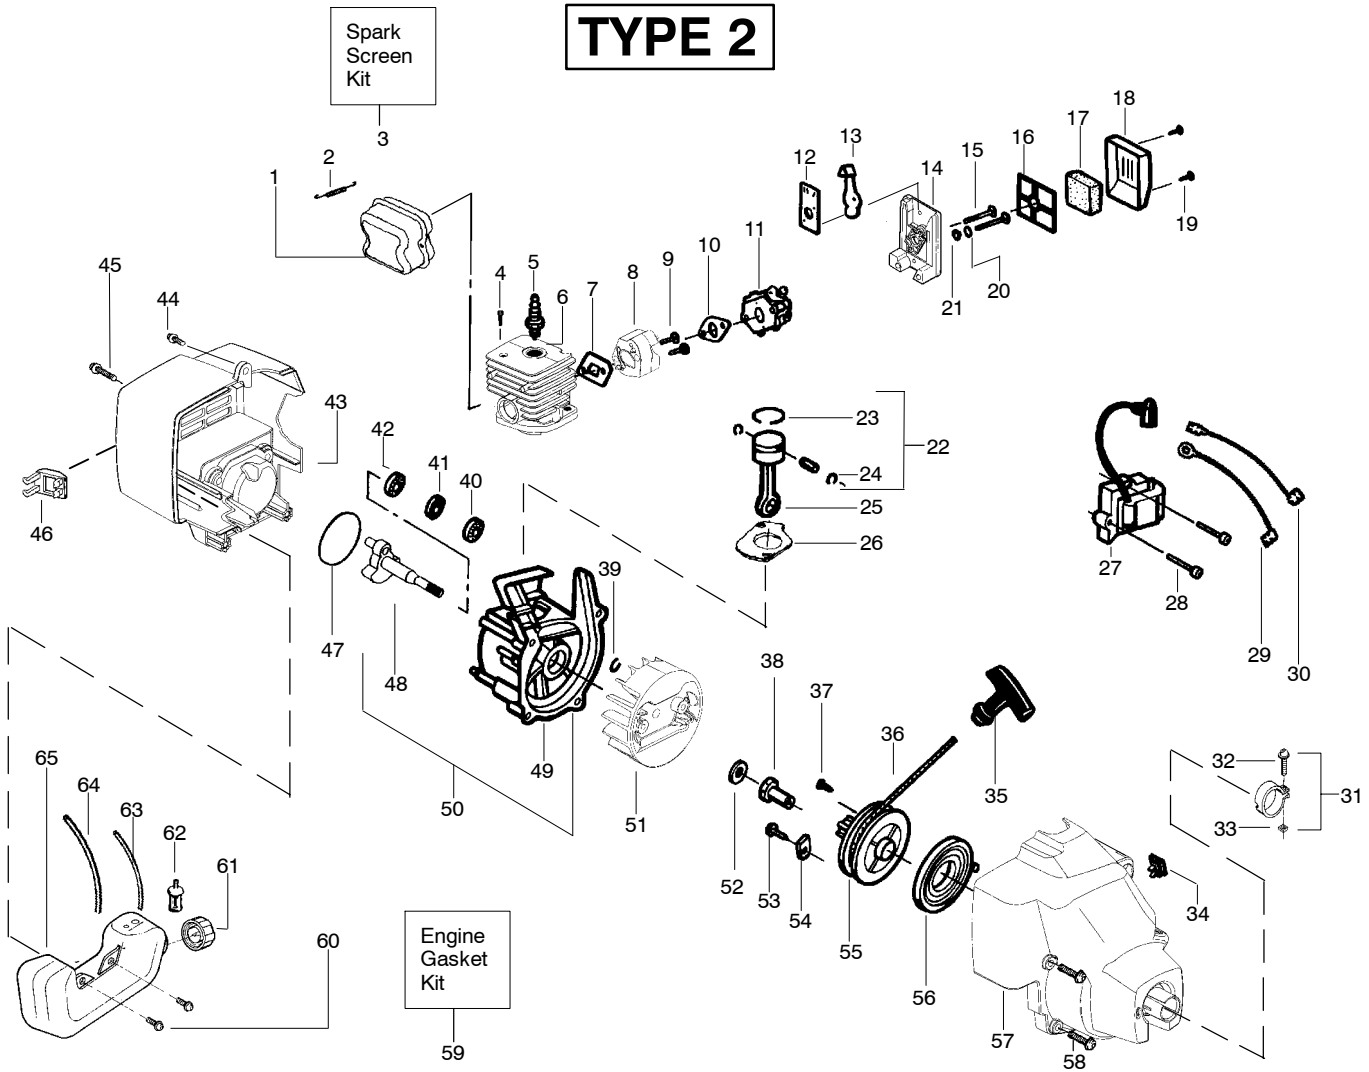

Ref.	Part No.	Description	Ref.	Part No.	Description	Ref.	Part No.	Description
1.	530071396	Kit - Muffler (incl. 2)	23.	530055120	Piston Ring	47.	530071363	O-Ring-C'case/Shrd
2.	530042088	Spring-Muffler	24.	530015162	Retainer-Piston Pin	48.	530054753	Assy-Crankshaft
3.	530071391	Kit-Spark Arrestor	25.	530069945	Assy-Connecting Rod	49.	530071627	Assy-Crankcase (Incl. 40-42)
4.	530015953	Screw-Cylinder	26.	530071363	Gasket-Cylinder	50.	530071624	Assy-C'case & C'shaft (Incl. 39,48,49)
5.	952030249	Spark Plug (RCJ 6Y)	27.	530055160	Ignition Module	51.	530069886	Assy-Flywheel
6.	530071359	Kit - Cylinder	28.	530016357	Screw	52.	530015828	Washer-Flat
7.	530071363	Gasket-Cylind./Carb.	29.	530014662	Assy-Ground Wire	53.	530015775	Screw
8.	530057634	Adapter-Carb.	30.	530014663	Assy-Leadwire	54.	530027523	Retainer-Can
9.	530016014	Screw	31.	530056365	Assy-Nose Cone Clamp (Incls. 32 & 33)	55.	530069400	Kit-Starter Pulley (Incl. 37)
10.	530071363	Gasket-Carb.	32.	530016381	Screw-Nose Cone	56.	530042085	Spring-Starter
11.	---	Kit-Carb.	33.	530016382	Nut-Nose Cone	57.	530071667	Assy.-Fan Hsg
	530071635	Walbro (WT-631)	34.	530071356	Kit-Switch	58.	530015810	Screw
	530071630	Zama (C1U-W7)	35.	530027569	Handle-Starter	59.	530071363	Kit-Engine Gasket (Incl. 7,10,26,47)
12.	530038747	Choke Plate Mounting	36.	530069232	Kit - Rope	60.	530016379	Screw
13.	530038686	Shutter-Choke	37.	530016080	Screw	61.	530014347	Assy-Fuel Cap
14.	530052431	Air Box	38.	530038604	Coupling-Drive	62.	530095646	Assy-Fuel Pickup
15.	530016393	Screw	39.	530015941	Retain. Ring-C'shaft	63.	530069247	Kit-Fuel Line (Small)
16.	530036569	Plate - Filter Support	40.	530055728	Outer Bearing	64.	530069216	Kit-Fuel Line (Large)
17.	530036575	Foam-Air Filter	41.	530071615	Kit-C'case Seal	65.	530049296	Assy-Fuel Tank (incl. filter, lines & fuel cap)
18.	530036568	Cover-Air Filter	42.	530032125	Inner Bearing			
19.	530016349	Screw	43.	530056547	Shroud-Rear			
20.	530015852	Spacer-Choke	44.	530015934	Screw			
21.	530015254	Washer	45.	530015810	Screw			
22.	530071357	Kit - Piston (Incl. 23, 24)	46.	530054536	Guard-Muffler			

✓ = NEW PART NUMBER FOR THIS IPL

* = REFER TO THE SERVICE REFERENCE INDICATED FOR MORE INFORMATION. (LOCATED AT END OF IPL)