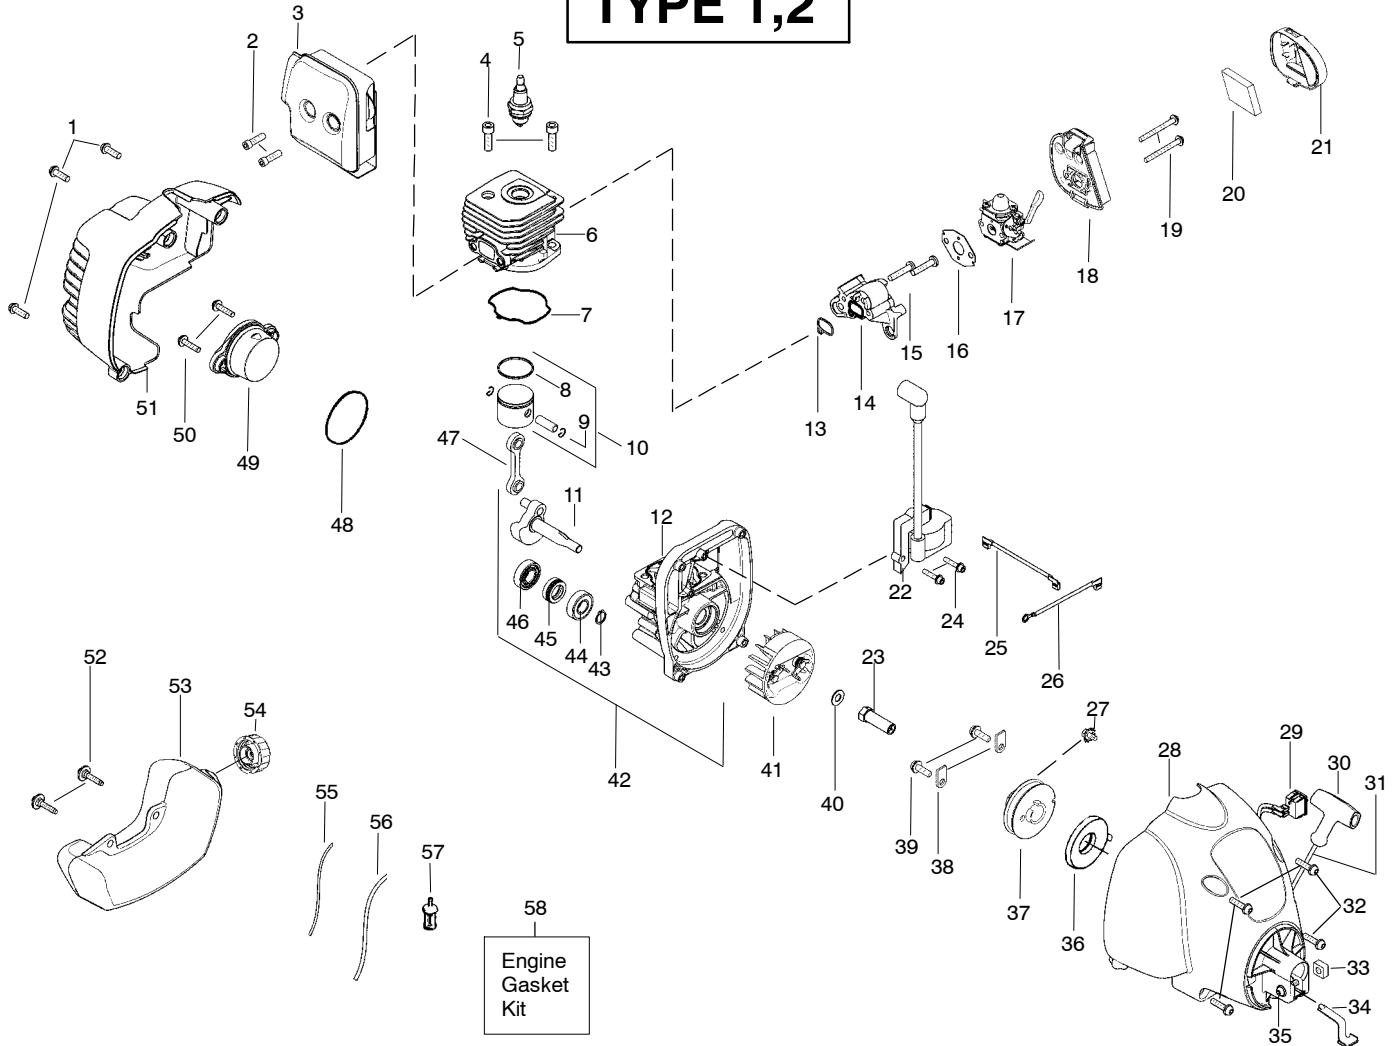

TYPE 1,2

Ref.	Part No.	Description	Ref.	Part No.	Description	Ref.	Part No.	Description
1.	530015814	Screw	21.	530057584	Cover-Air Box	45.	530019264	Seal-C'case
2.	530058982	Bolt-Muffler	22.	545024901	Ignition Module	46.	530032125	Inner Bearing
3.	545227901	Assy-Muffler/Shield (Incl. 2)	23.	530038604	Coupling-Drive	47.	530069945	Assy-Connecting Rod
4.	530015953	Screw-Cylinder	24.	530016357	Screw	48.	530071750	O-Ring-C'case (kit)
5.	952030249	Spark Plug (RCJ 6Y)	25.	530014663	Assy-Leadwire	49.	530057954	Assy-Plug (incl.48)
6.	530012541	Cylinder	26.	530014662	Assy-Ground Wire	50.	530016386	Screw
7.	530071750	Seal-Cylinder (kit)	27.	530016392	Screw	51.	----	Shroud-Rear
8.	530055120	Piston Ring	28.	530058600	Assy.-Fan Hsg		530057580	Green
9.	530015162	Retainer-Piston Pin	29.	530071356	Kit-Switch		545011004	Black
10.	530071357	Kit - Piston (Incl. 8, 9)	30.	530027569	Handle-Starter	52.	530016445	Retainer-Tank
11.	530057829	Assy-Crankshaft	31.	530071767	Kit - Rope	53.	545104103	Assy-Fuel Tank (incl. filter, lines & fuel cap)
12.	530012582	Assy-Crankcase (Incl. 44,45,46)	32.	530015810	Screw	54.	530014347	Assy-Fuel Cap
13.	530071750	Seal-Cyl/Carb.(kit)	33.	530016124	Nut	55.	530069247	Kit-Fuel Line (Small)
14.	530057547	Adapter-Carb.	34.	530057588	Clip-Spring	56.	530069216	Kit-Fuel Line (Large)
15.	530016309	Screw	35.	530016430	Screw	57.	530095646	Assy-Fuel Pickup
16.	530071750	Gasket-Carb. (kit)	36.	530042085	Spring-Starter	58.	530071750	Kit-Engine Gasket (Incl. 7,13,16,48)
17.	----	Kit-Carb.	37.	530071786	Kit-Pulley-Starter			Not Shown
	530071752	Zama (C1U-W18)	38.	530027523	Retainer-Pulley			
	545081808	Walbro (WT-669)	39.	530015775	Screw			
			40.	530015828	Washer-Flat			
			41.	545005101	Assy-Flywheel			
			42.	530071768	Assy-C'case & C'shaft (Incl. 11,12,43)			
			43.	530015941	Retain. Ring-C'shaft			
			44.	530055728	Outer Bearing			
18.	530057585	Air Box						
19.	530016429	Screw						
20.	530057781	Foam-Air Filter						

(Note: Repair kits are not available for this carburetor)