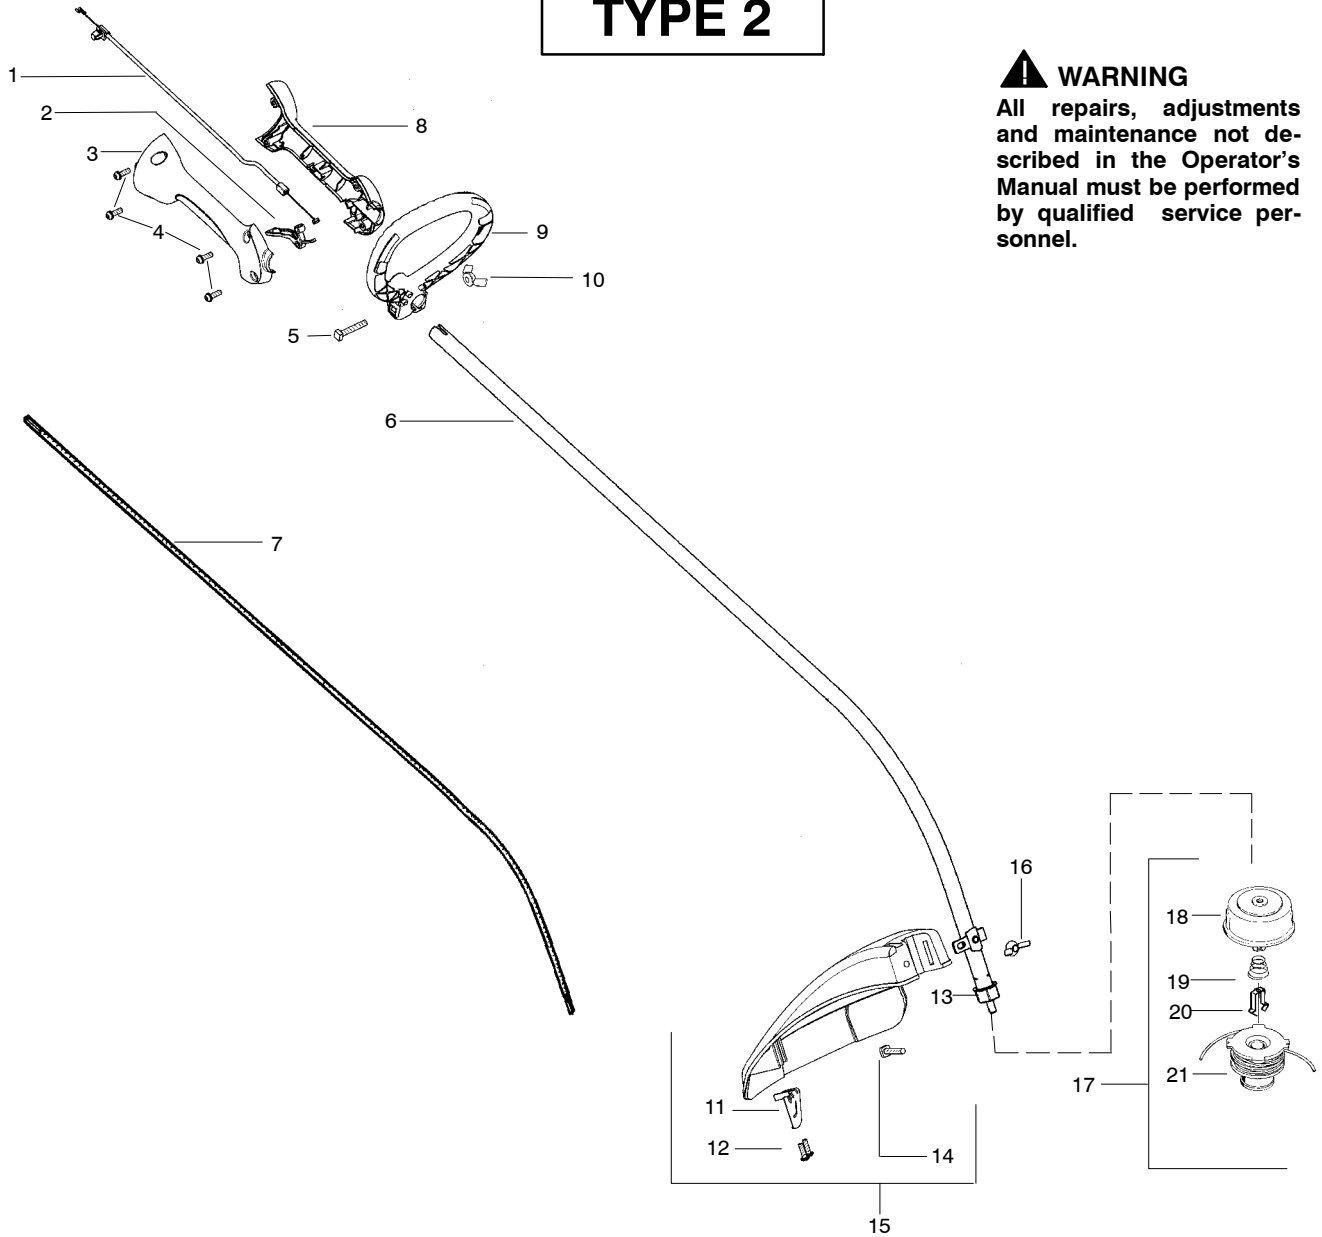

TYPE 2

⚠ WARNING
All repairs, adjustments and maintenance not described in the Operator's Manual must be performed by qualified service personnel.

Ref.	Part No.	Description	Ref.	Part No.	Description
1.	530057991	Assy - Throttle Cable	15.	530071795	Kit - Shield Assy (Incl. 11,12,14,16)
2.	530058000	Trigger	16.	530016152	Wingnut
3.	530057582	Throttle Hsg. (Right)	17.	952711621	Accy - TNG VI Cutting Head (Incl. 18-21)
4.	530015880	Screw - Throttle Hsg.	18.	530095776	Assy - Hub
5.	530015821	Bolt - Handle/Shield	19.	530053241	Spring - Compression
6.	530071875	Kit - Drive Shaft Hsg.	20.	530401957	Clip - Retainer - Head
7.	530096276	Shaft - Flex	21.	952711616	Accy - Spool w/Line
8.	530057581	Throttle Hsg. (Left)	Not Shown		
9.	530058580	Assy - Handle (Incl. 5,10)	545144405	Decal - Shaft Warning	
10.	530016152	Wingnut			
11.	530052286	Line Limiter			
12.	530015966	Screw - Line Limiter			
13.	530095563	Dust Cup			
14.	530015820	Bolt