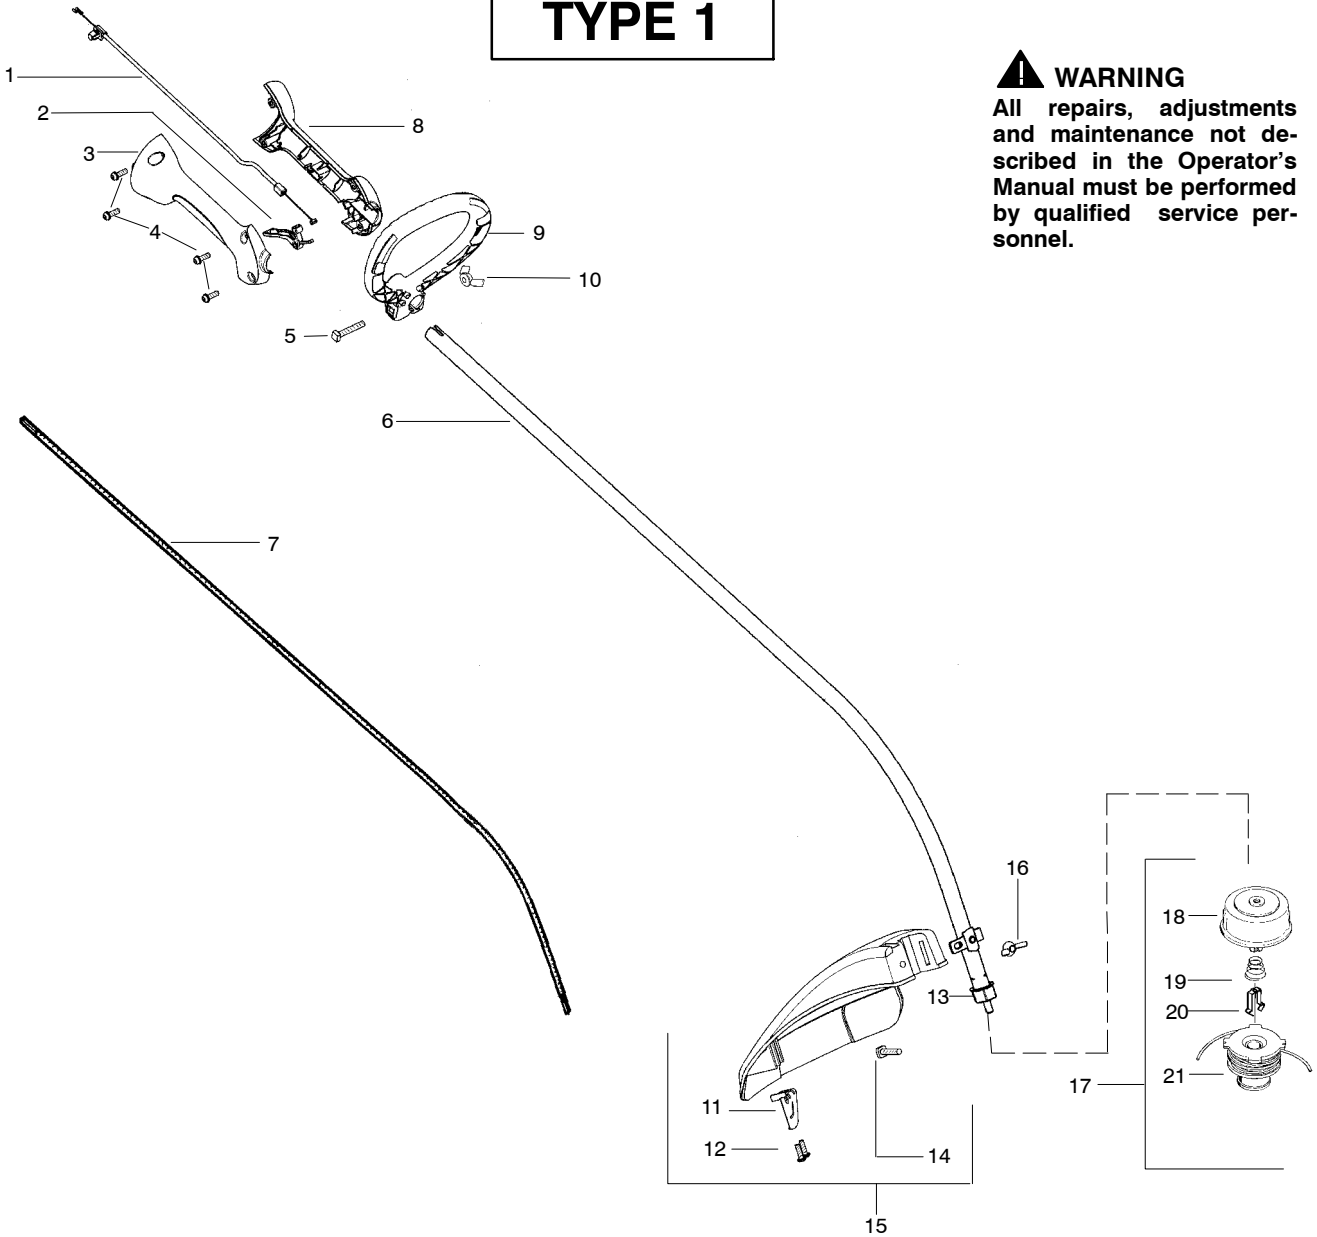

TYPE 1

⚠ WARNING
 All repairs, adjustments and maintenance not described in the Operator's Manual must be performed by qualified service personnel.

Ref.	Part No.	Description	Ref.	Part No.	Description
1.	530057991	Assy – Throttle Cable	15.	530071795	Kit – Shield Assy (Incl. 11,12,14,16)
2.	530058000	Trigger	16.	530016152	Wingnut
3.	530057582	Throttle Hsg. (Right)	17.	952711621	Accy – TNG VI Cutting Head (Incl. 18–21)
4.	530015880	Screw – Throttle Hsg.	18.	530095776	Assy – Hub
5.	530015821	Bolt – Handle/Shield	19.	530053241	Spring – Compression
6.	530071769	Assy – Drive Shaft Hsg.	20.	530401957	Clip – Retainer – Head
7.	530095803	Shaft – Flex	21.	952711616	Accy – Spool w/Line
8.	530057581	Throttle Hsg. (Left)			Not Shown
9.	530058580	Assy – Handle (Incl. 5,10)		530055350	Decal – Shaft Warning
10.	530016152	Wingnut			
11.	530052286	Line Limiter			
12.	530015966	Screw – Line Limiter			
13.	530095563	Dust Cup			
14.	530015820	Bolt			

Ref.	Part No.	Description	Ref.	Part No.	Description
1.	530057991	Assy - Throttle Cable	15.	530071795	Kit - Shield Assy (Incl. 11,12,14,16)
2.	530058000	Trigger	16.	530016152	Wingnut
3.	530057582	Throttle Hsg. (Right)	17.	952711621	Accy - TNG VI Cutting Head (Incl. 18-21)
4.	530015880	Screw - Throttle Hsg.	18.	530095776	Assy - Hub
5.	530015821	Bolt - Handle/Shield	19.	530053241	Spring - Compression
6.	530071875	Kit - Drive Shaft Hsg.	20.	530401957	Clip - Retainer - Head
7.	530096276	Shaft - Flex	21.	952711616	Accy - Spool w/Line
8.	530057581	Throttle Hsg. (Left)	Not Shown		
9.	530058580	Assy - Handle (Incl. 5,10)	545144405	Decal - Shaft Warning	
10.	530016152	Wingnut			
11.	530052286	Line Limiter			
12.	530015966	Screw - Line Limiter			
13.	530095563	Dust Cup			
14.	530015820	Bolt			