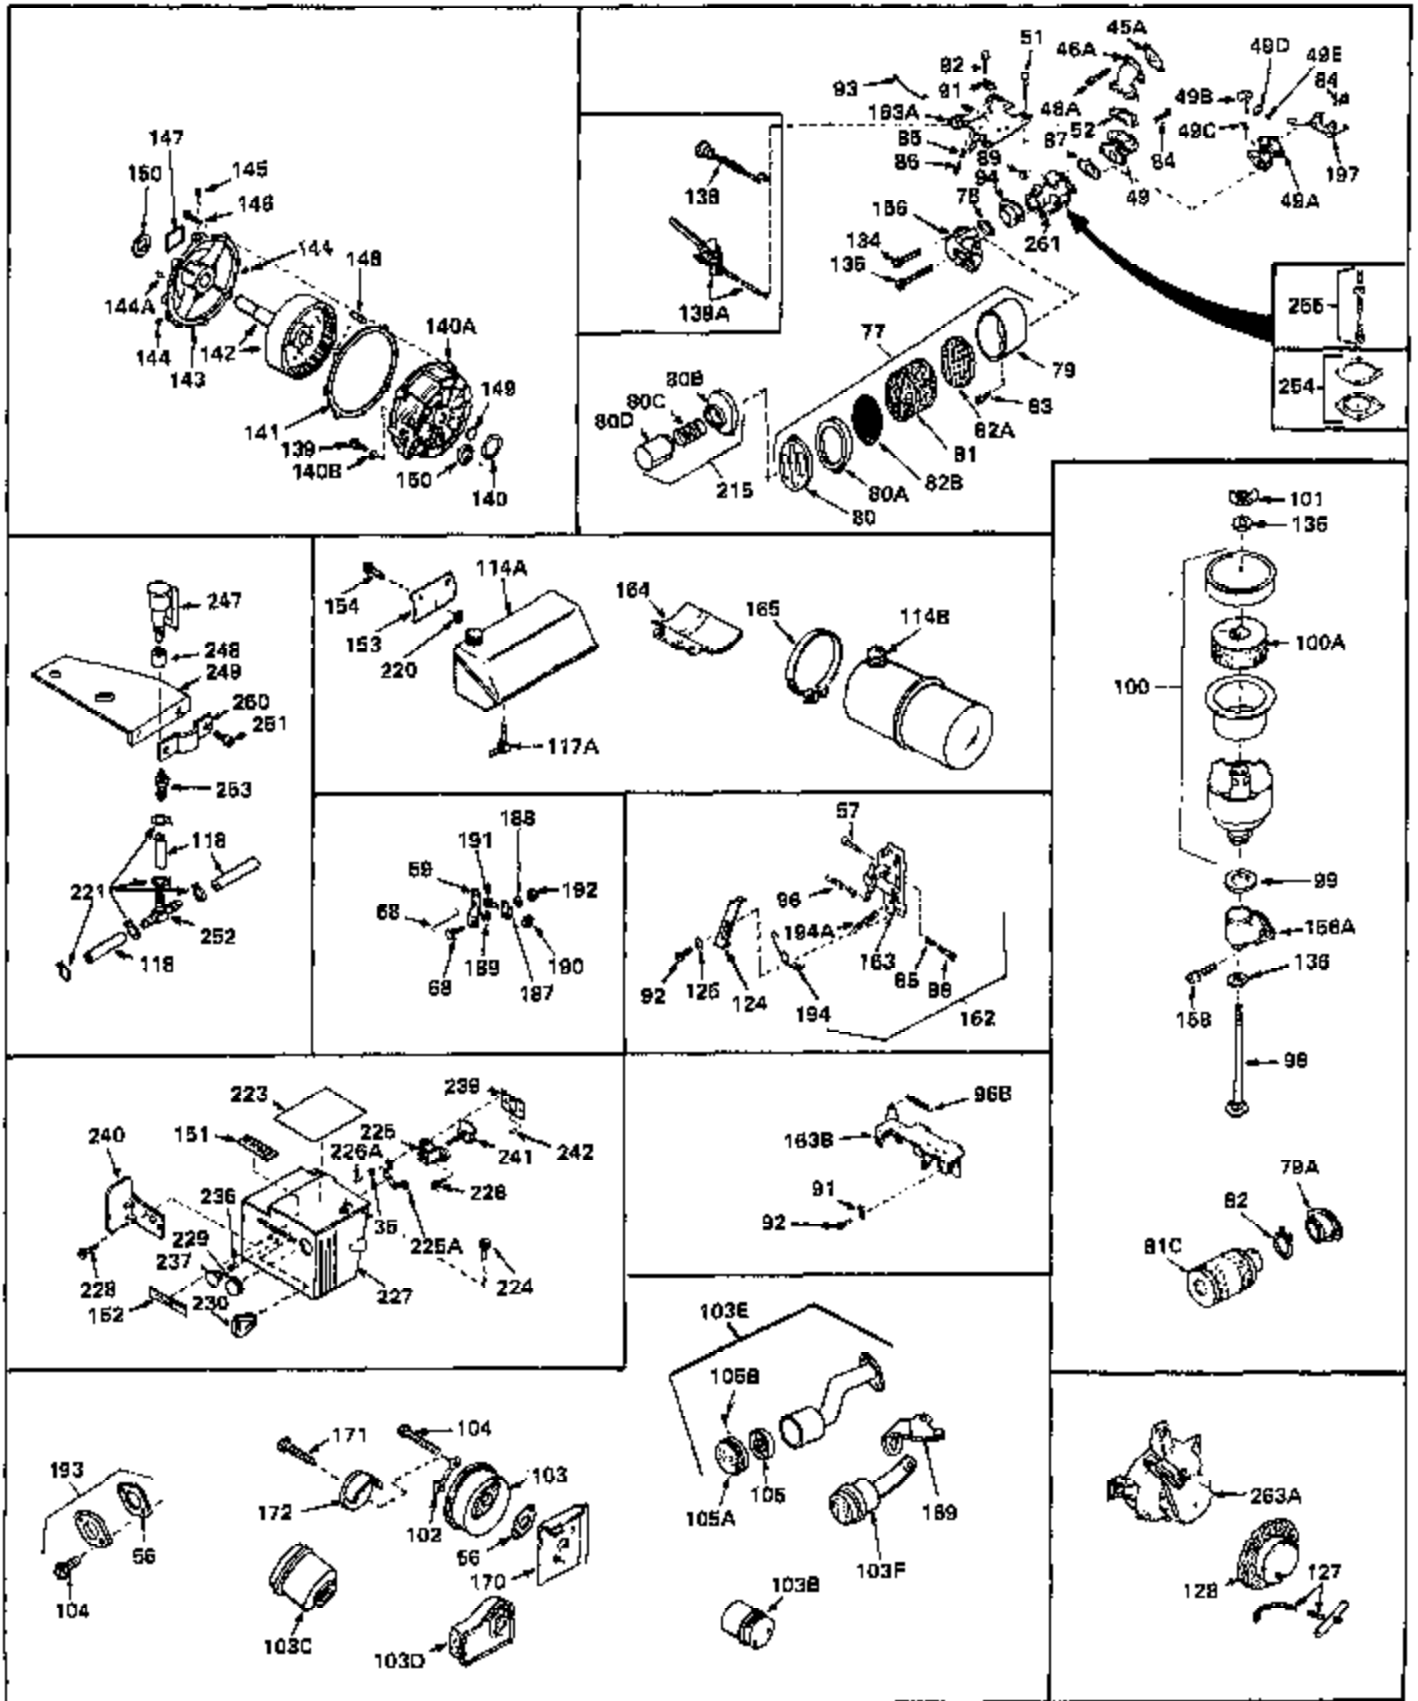

Ref #	Part Number	Qty	Description
36	8269	0	Washer
45A	30188	0	Gasket, Intake pipe
46A	32966	0	Pipe, Upper intake
48A	650451	0	Screw
49	32967	0	Pipe, Lower intake
51	650454	0	Screw, Fil. flex hd. 1/4-20 x 3/4
52	31340	0	Gasket, Intake pipe
56	30081	0	Gasket, Exhaust
57	28942	0	Screw
57	30091	0	Screw, Hex slotted washer hd., 8-32 x 1/2
57	30200	0	Screw
68	650548	0	Screw, Hex washer hd., 8-32 x 5/16
77	31545	0	Cleaner Assy., Air
78	27272	0	Gasket, Air cleaner
80C	450150	0	Spring, Pre-cleaner
80D	450124	0	Bag, Pre-cleaner
81C	32972	0	Cleaner, Air
82A	29962	0	Screen, Air cleaner
82	32973	0	Clamp, Corbin
83	650163	0	Screw, Fil. hd. Sems, 10-32 x 7/8
83	650399	0	Screw, Phil. fil. hd. Sems, 10-32 x 5/8
83	650709	0	Screw
83	28820	0	Screw
84	30564	0	Screw
84	6201	0	Screw
84	6202	0	Screw
84	650551	0	Screw, Hex hd. cap, 1/4-28 x 1-1/4
85	28564	0	Spring, Compression
85	31342	0	Spring, Compression
85	32924	0	Spring, Compression
86	29500	0	Screw, Fil. hd. mach., Sems, 8-32 x 3/4
86	650549	0	Screw
86	650688	0	Screw, Hex hd., 10-32 x 1-5/16" (Drilled
87	32544	0	Gasket, Carburetor (1/8 thick)
89	29752	0	Nut
91	27793	0	Clip, Conduit
92	28942	0	Screw
101	9577	0	Nut, Wing, 10-24
102	30083	0	Plate, Locking
103F	33288	0	Muffler
103	30996	0	Muffler
104	27182	0	Screw, Hex hd. cap, 1/4-20 x 3-3/8
104	650253	0	Screw, Hex hd. cap, 1/4-20 x 2-1/4
104	650327	0	Screw, Fil slotted hd. Sems, 114-20 x 2-1/2
104	650493	0	Screw, Hex hd. Sems, 1/4-20 x 1-3/4
104	650561	0	Screw
104	650599	0	Screw, Hex hd. cap, Sems, 1/4-20 x 1-1/2
104	650795	0	Screw, Hex hd. cap, Sems, 1/4-20 x 2-5/16
105A	33172	0	Cover, Muffler
105	33171	0	Screen, Muffler
105B	650578	0	Screw
117A	28584	0	Strainer & Elbow
118	29774	0	Line, Fuel (Braided 8.25")
118	30705	0	Line, Fuel (Braided 16")
118	30962	0	Line, Fuel (Braided 32")
134	650163	0	Screw, Fil. hd. Sems, 10-32 x 7/8
135	650520	0	Screw
135	650544	0	Screw, Pan flex hd., 10-24 x 7/8