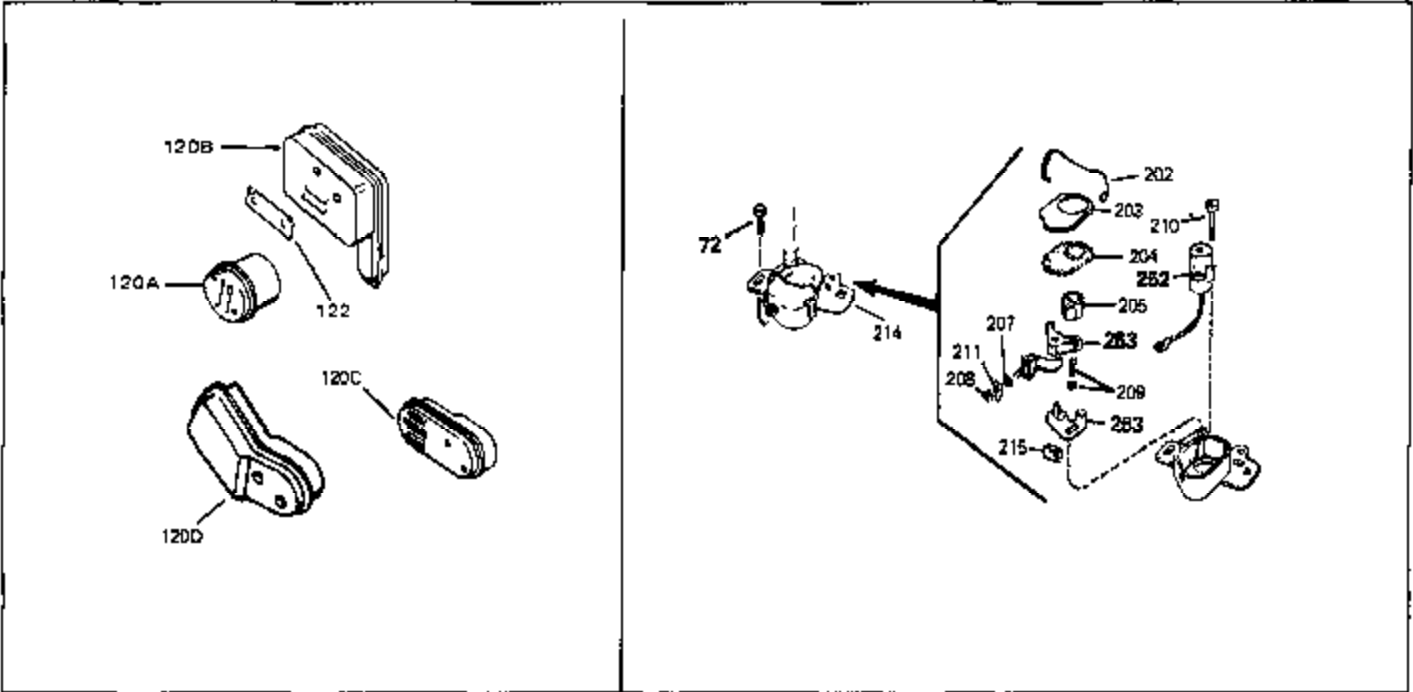

Ref #	Part Number	Qty	Description
115	610973	0	Terminal Assy.
120B	33556	0	Muffler
122	33753	0	Plate, Lock
202	30551	0	Spring, Breaker box dust cover
203	610947	0	Cover, Breaker box dust
204	610955	0	Gasket, Dust cover
205	30992	0	Cam, Breaker
207	610385	0	Washer, Terminal
208	610408	0	Nut, Terminal
209	29181	0	Screw & Washer Assy., Breaker
210	610593	0	Screw, Condenser fastening
211	33356	0	Terminal, Ground
214	611006	0	Stator Plate Assy.
215	30549	0	Felt, Cam wiper
239	35435	0	Filter, Pre-Air (Poly)
252	30548B	0	Condenser
253	30547A	0	Contact Assy., Breaker