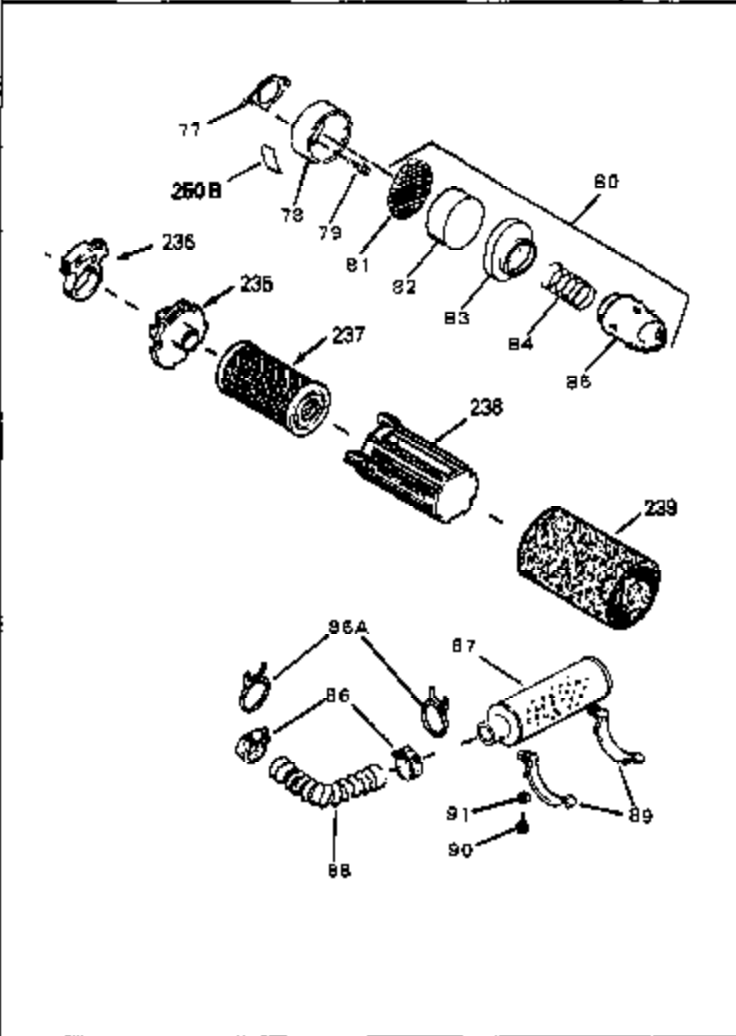

Ref #	Part Number	Qty	Description
115	610973	0	Terminal Assy.
120B	33556	0	Muffler
122	33753	0	Plate, Lock
202	30551	0	Spring, Breaker box dust cover
203	610947	0	Cover, Breaker box dust
204	610955	0	Gasket, Dust cover
205	30992	0	Cam, Breaker
207	610385	0	Washer, Terminal
208	610408	0	Nut, Terminal
209	29181	0	Screw & Washer Assy., Breaker
210	610593	0	Screw, Condenser fastening
211	33356	0	Terminal, Ground
214	611006	0	Stator Plate Assy.
215	30549	0	Felt, Cam wiper
239	35435	0	Filter, Pre-Air (Poly)
252	30548B	0	Condenser
253	30547A	0	Contact Assy., Breaker