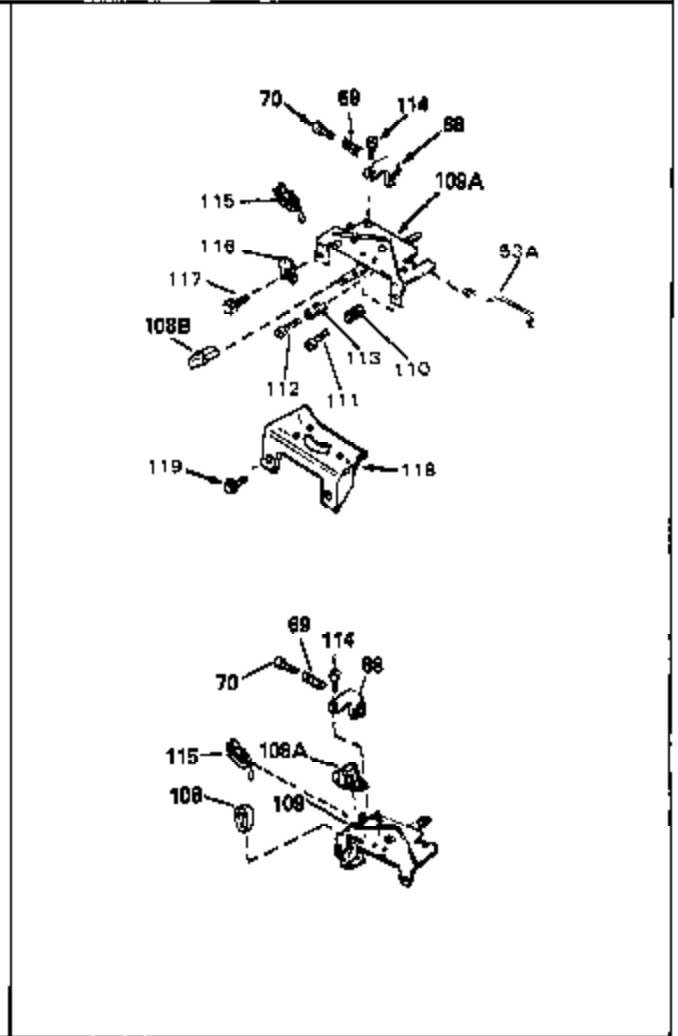

Ref #	Part Number	Qty	Description
115	610973	0	Terminal Assy.
120B	33556	0	Muffler
122	33753	0	Plate, Lock
202	30551	0	Spring, Breaker box dust cover
203	610947	0	Cover, Breaker box dust
204	610955	0	Gasket, Dust cover
205	30992	0	Cam, Breaker
207	610385	0	Washer, Terminal
208	610408	0	Nut, Terminal
209	29181	0	Screw & Washer Assy., Breaker
210	610593	0	Screw, Condenser fastening
211	33356	0	Terminal, Ground
214	611006	0	Stator Plate Assy.
215	30549	0	Felt, Cam wiper
239	35435	0	Filter, Pre-Air (Poly)
252	30548B	0	Condenser
253	30547A	0	Contact Assy., Breaker