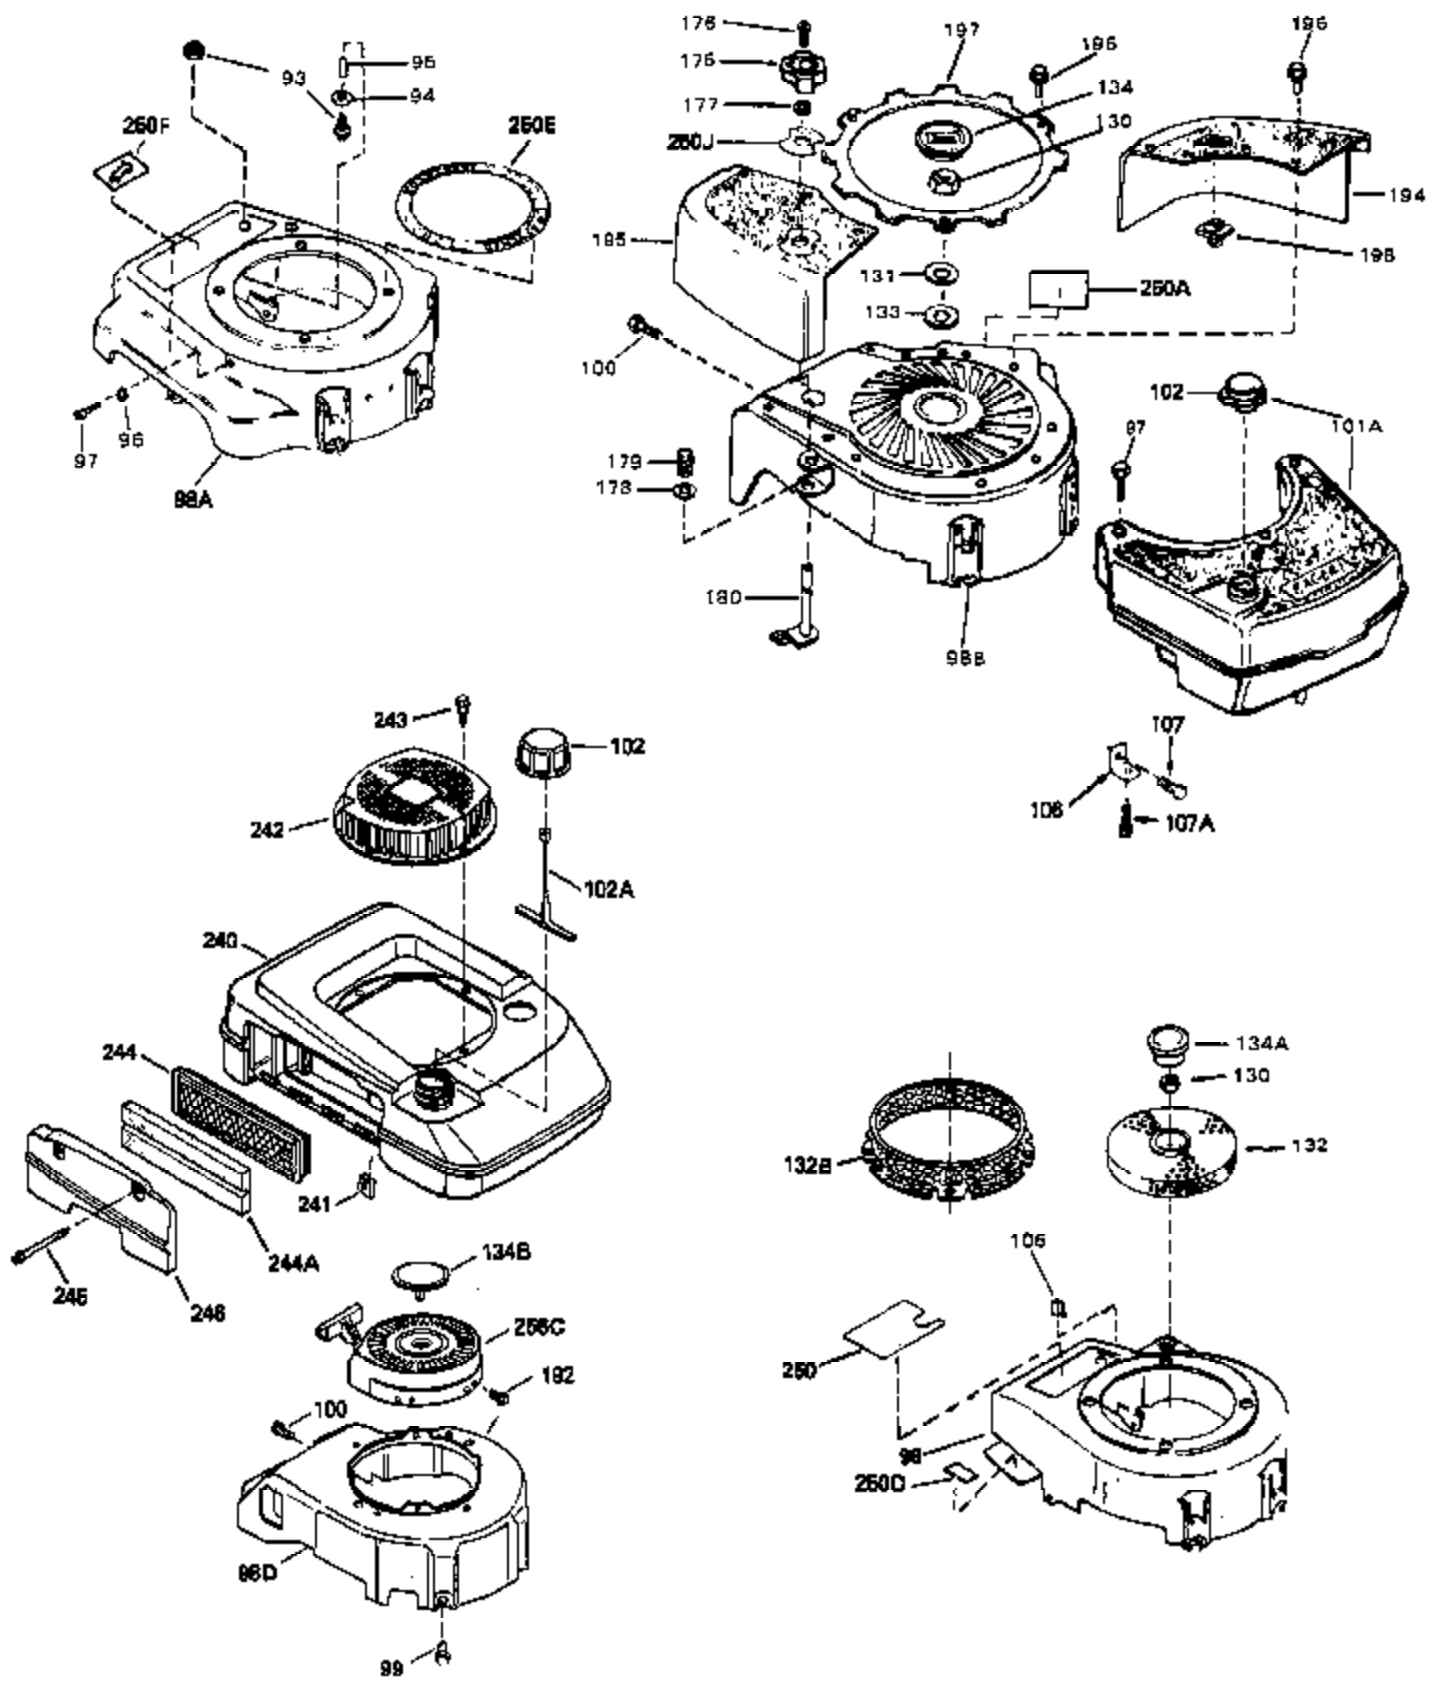

Ref #	Part Number	Qty	Description
98B	34367	0	Housing, Blower
99	650831	0	Screw, Hex washer hd. Powerlok thread,
100	30200	0	Screw
102	34118	0	Cap, Fuel filler (Red Plastic) (Spurt
102	410144B	0	Cap, Fuel filler (White Plastic) (Std.)
130	650816	0	Nut, Flywheel
131	650815	0	Washer, Belleville
192	650802	0	Screw, Hex washer hd. taptite, 1/4-20 x 5/8