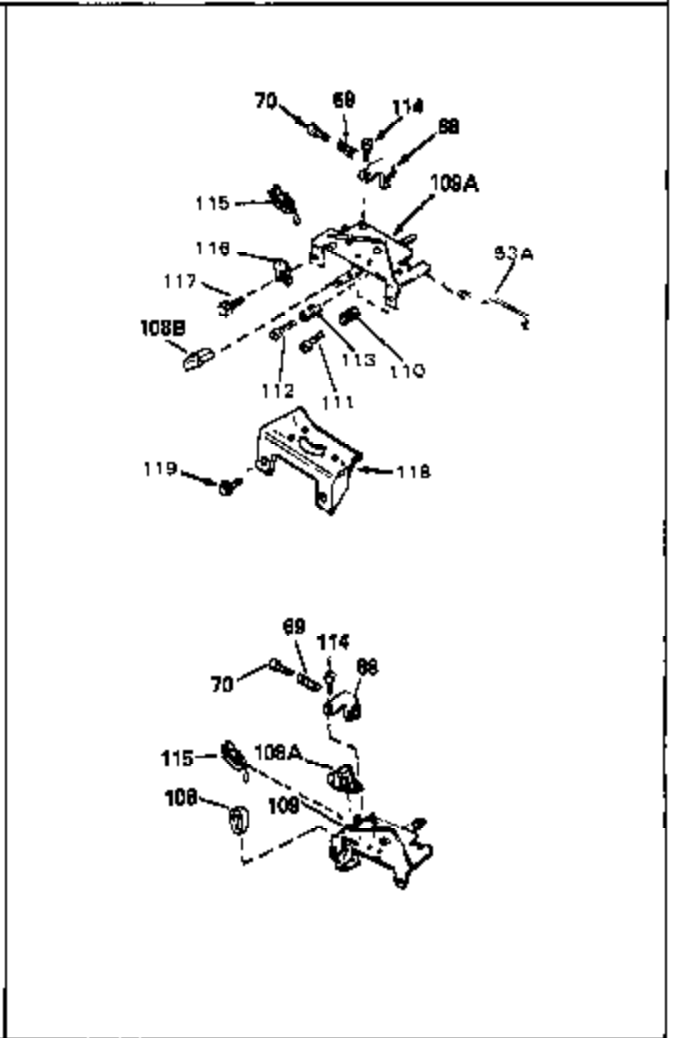

Ref #	Part Number	Qty	Description
115	610973	0	Terminal Assy.
120B	33556	0	Muffler
122	33753	0	Plate, Lock
239	35435	0	Filter, Pre-Air (Poly)