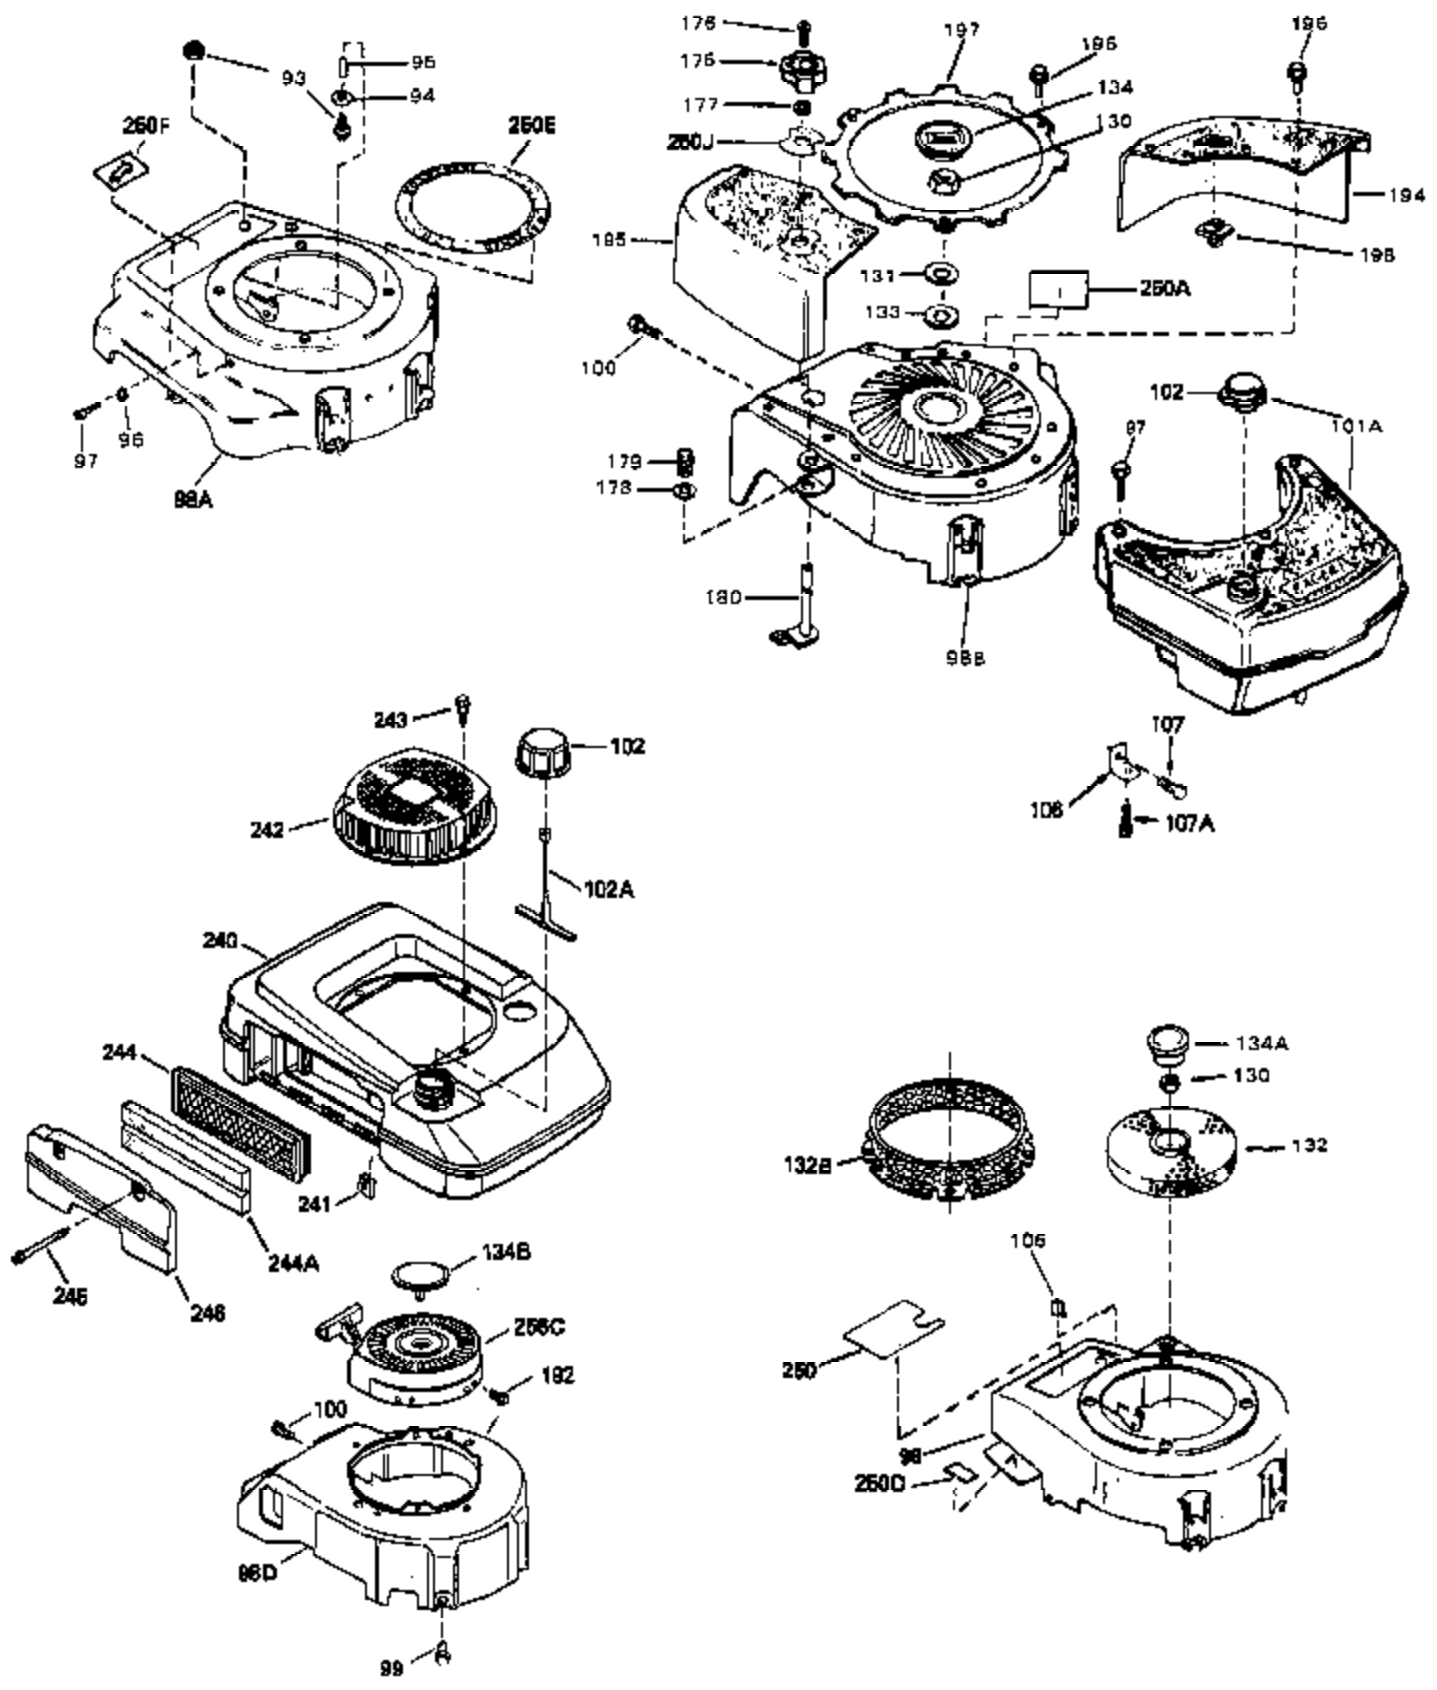

Ref #	Part Number	Qty	Description
98	32753B	0	Housing, Blower
99	650831	0	Screw, Hex washer hd. Powerlok thread,
102	34118	0	Cap, Fuel filler (Red Plastic) (Spurt
102	410144B	0	Cap, Fuel filler (White Plastic) (Std.)
105	27275	0	Clip, Hi-tension wire
130	650607	0	Nut, Flywheel
131	650815	0	Washer, Belleville
132	32237	0	Screen, Flywheel
192	650737	0	Screw, Hex washer hd. taptite, 1/4-20 x 1/2
250D	32546	0	Decal, Speed control