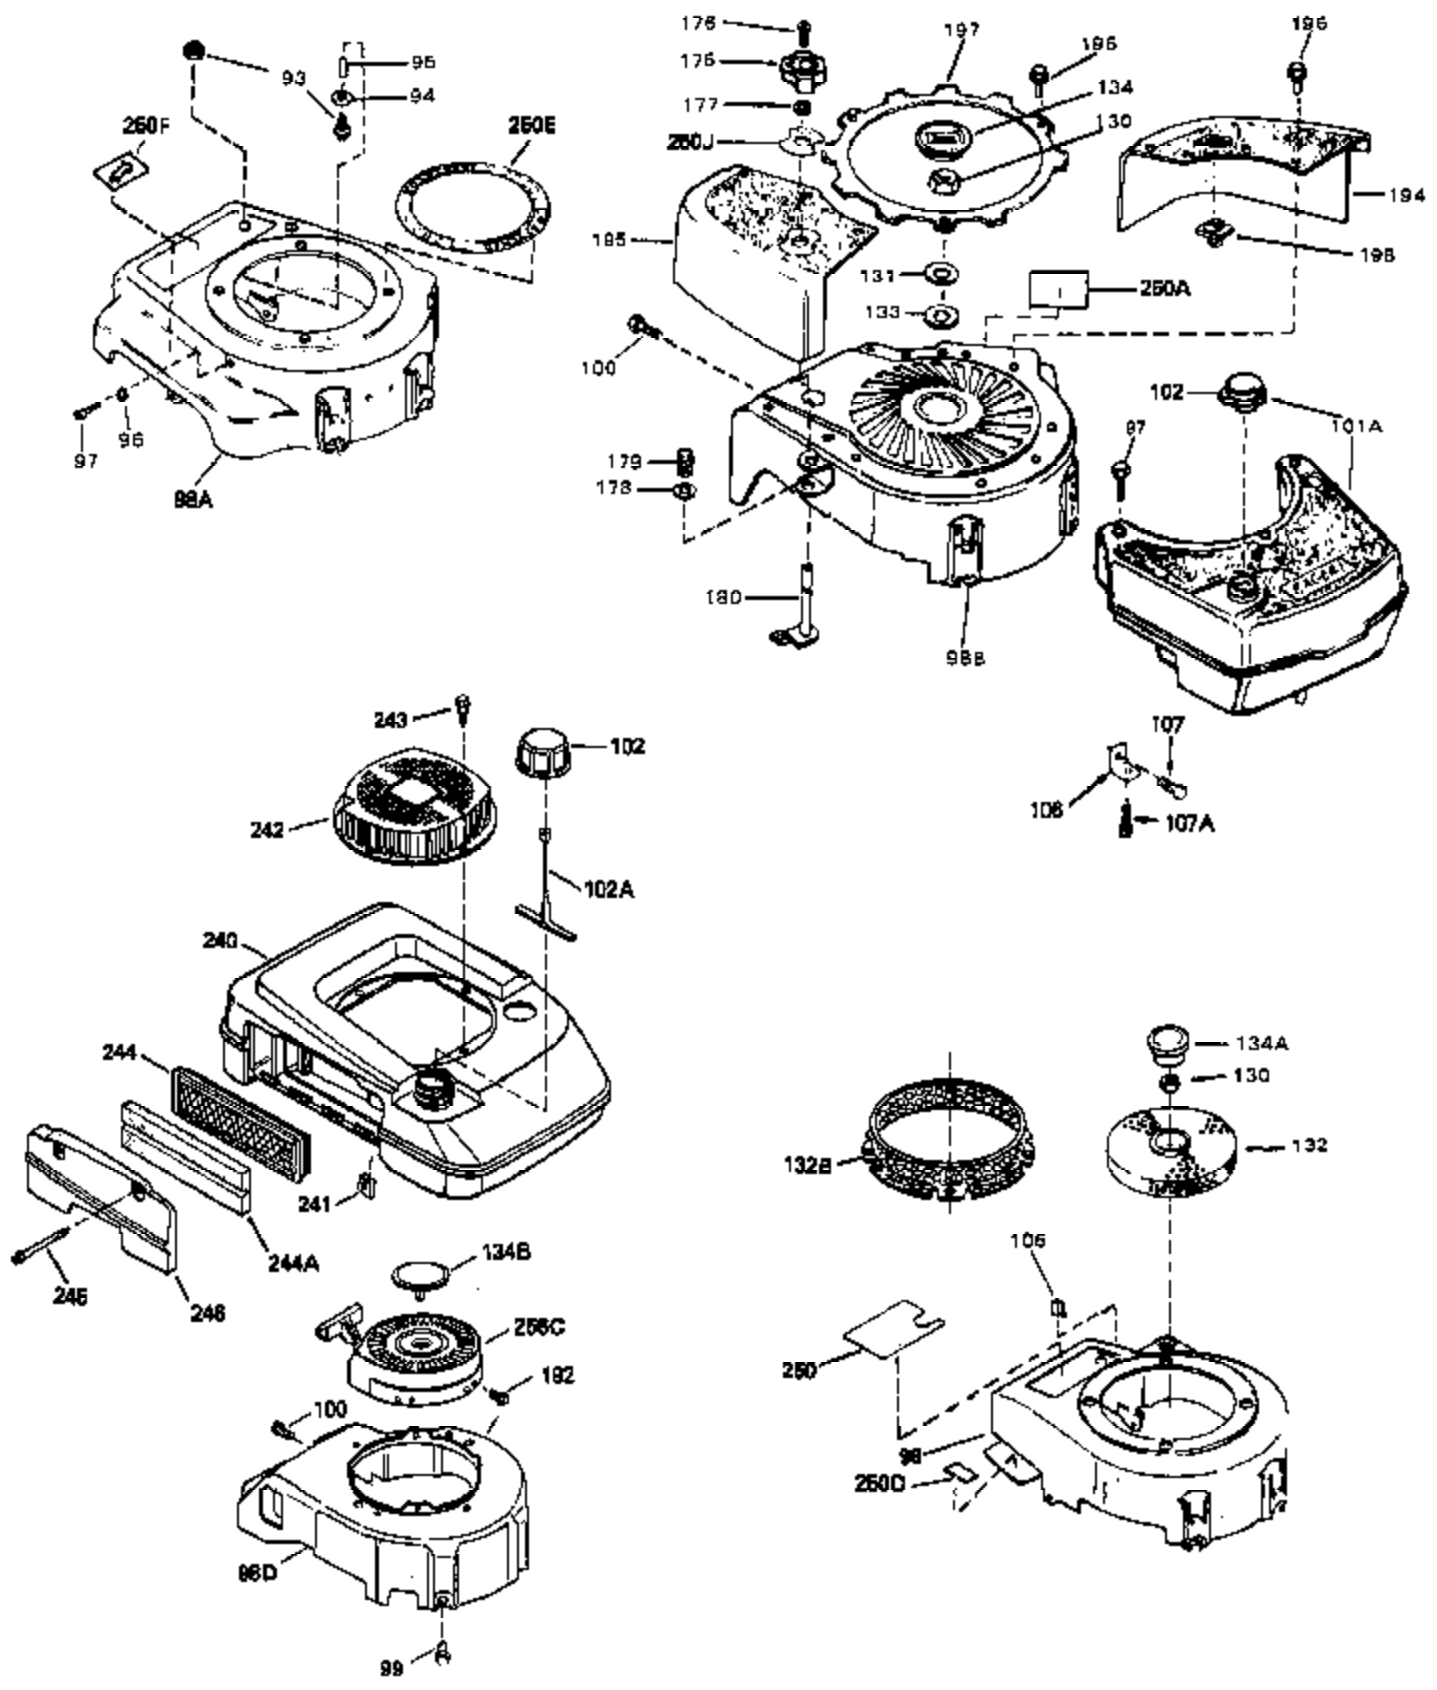

Ref #	Part Number	Qty	Description
98	32795A	0	Housing, Blower (5.56 dia. starter mtg. bolt
99	650831	0	Screw, Hex washer hd. Powerlok thread,
102	34118	0	Cap, Fuel filler (Red Plastic) (Spurt
102	410144B	0	Cap, Fuel filler (White Plastic) (Std.)
105	27275	0	Clip, Hi-tension wire
130	650607	0	Nut, Flywheel
131	650815	0	Washer, Belleville
132	32237	0	Screen, Flywheel
192	650737	0	Screw, Hex washer hd. taptite, 1/4-20 x 1/2
250D	32546	0	Decal, Speed control