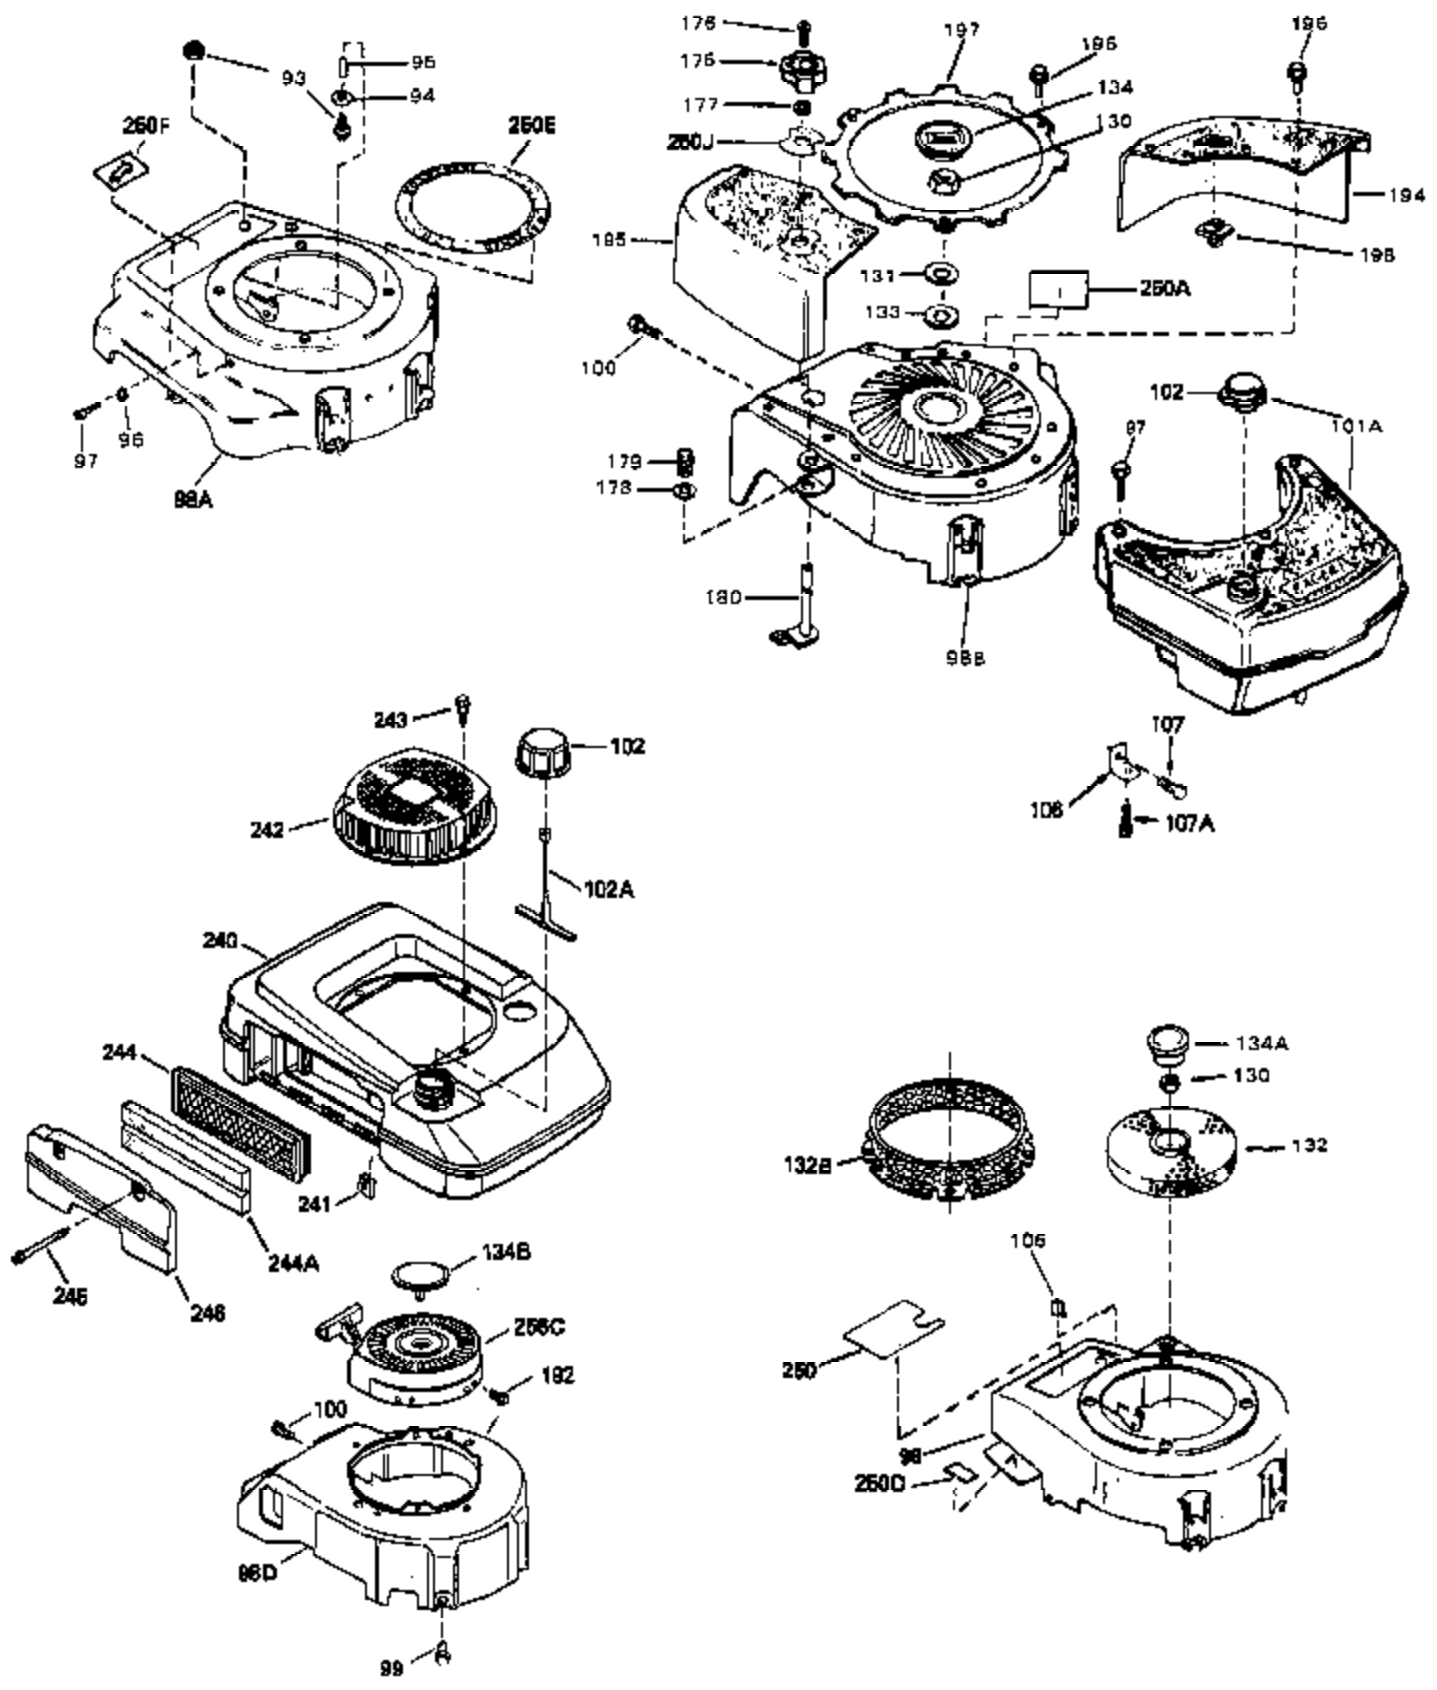

Ref #	Part Number	Qty	Description
98	32795A	0	Housing, Blower (5.56 dia. starter mtg. bolt
99	650831	0	Screw, Hex washer hd. Powerlok thread,
102	34118	0	Cap, Fuel filler (Red Plastic) (Spurt
102	410144B	0	Cap, Fuel filler (White Plastic) (Std.)
105	27275	0	Clip, Hi-tension wire
130	650607	0	Nut, Flywheel
131	650815	0	Washer, Belleville
132	32237	0	Screen, Flywheel
192	650737	0	Screw, Hex washer hd. taptite, 1/4-20 x 1/2