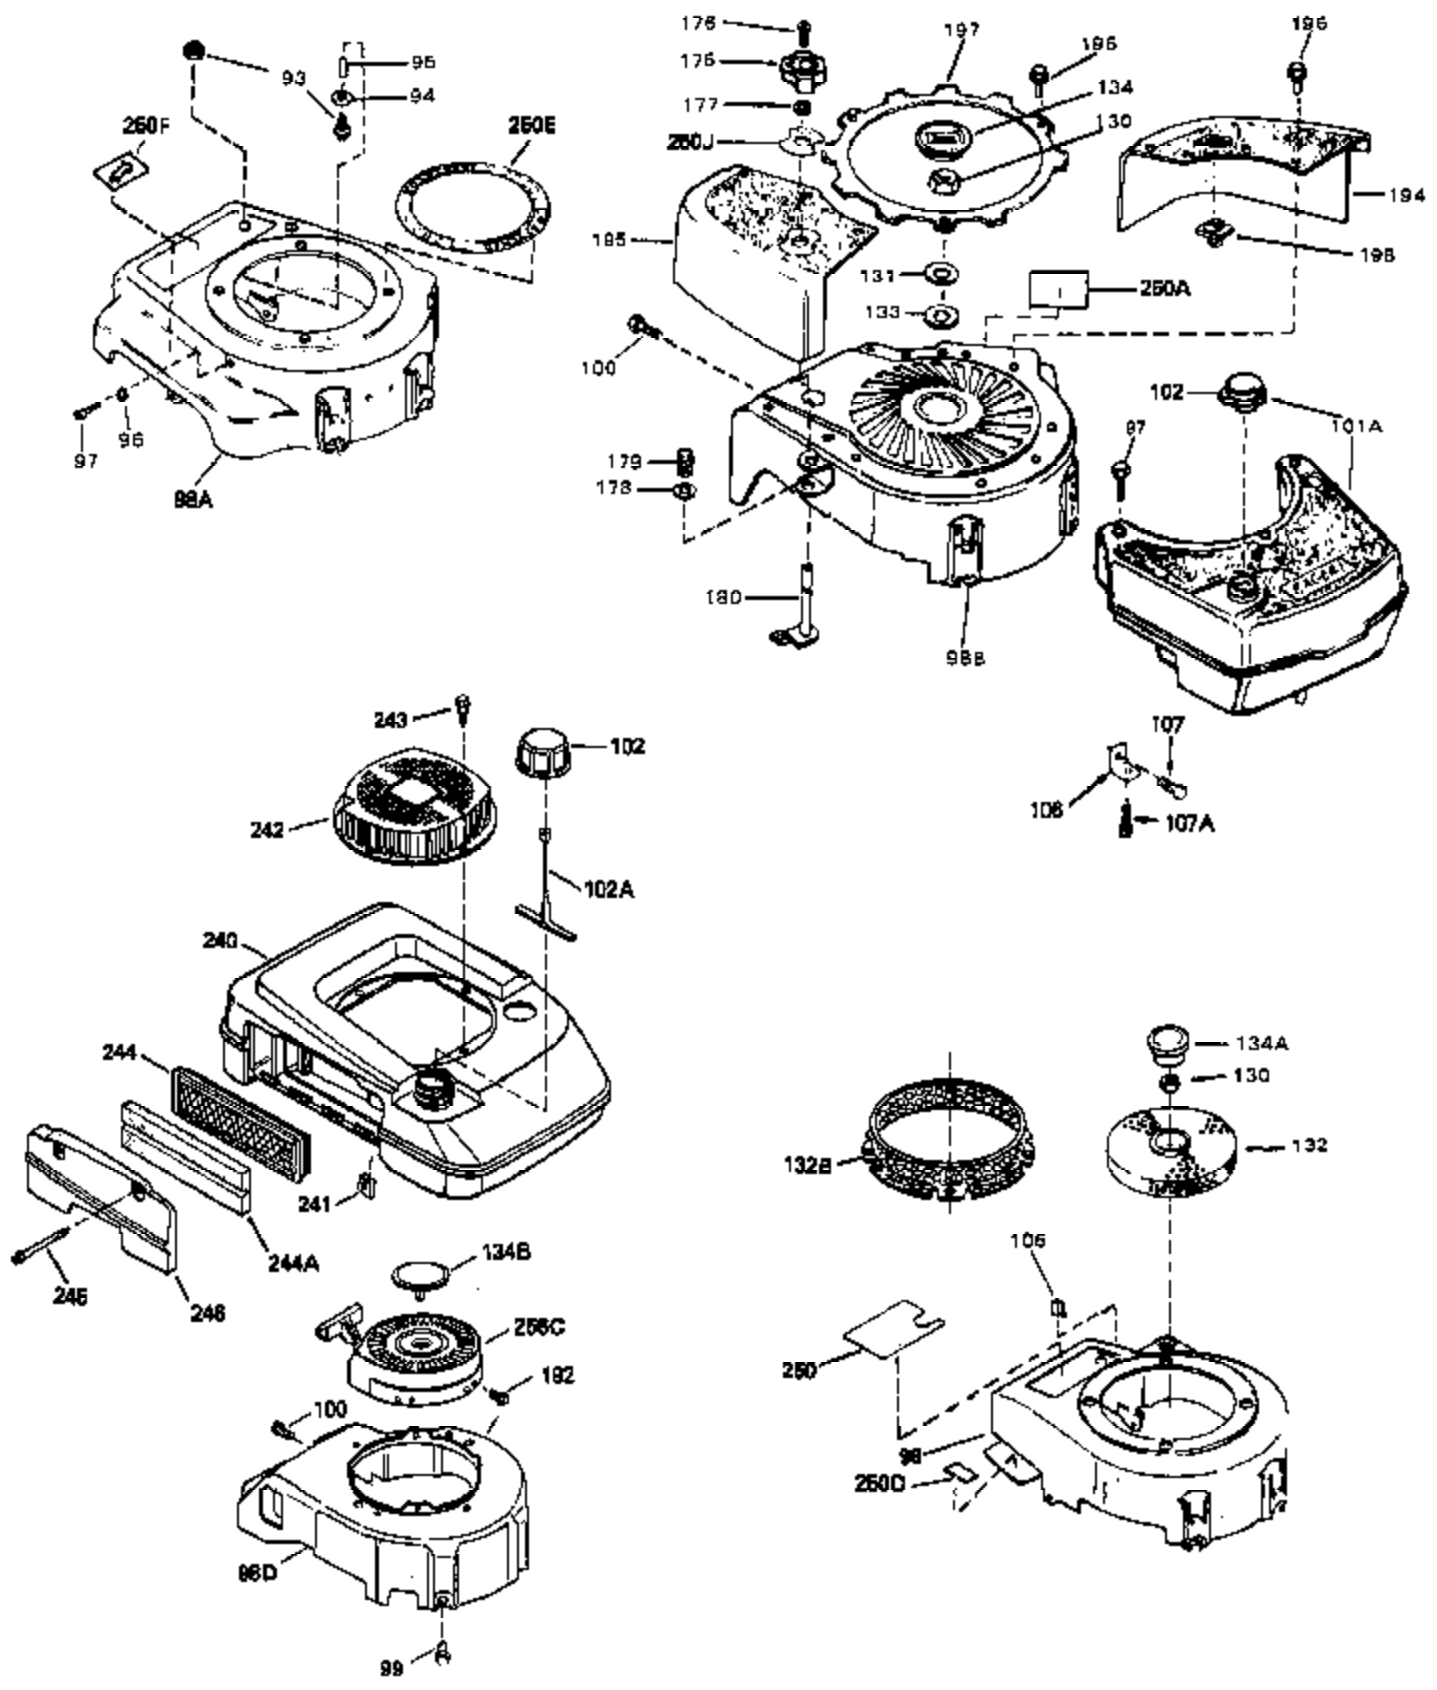

Ref #	Part Number	Qty	Description
102	410144B	0	Cap, Fuel filler (White Plastic) (Std.)
103	29774	0	Line, Fuel (Braided 8.25")
103	30705	0	Line, Fuel (Braided 16")
103	34357	0	Line, Fuel (Epichlorohydrin 6-3/4")
104	26460	0	Clamp, Fuel line
115	610973	0	Terminal Assy.
120	32864	0	Muffler (Louvres)
121	650493	0	Screw, Hex hd. Sems, 1/4-20 x 1-3/4
123	32752	0	Gasket, Exhaust
124	650562	0	Screw
125	30139	0	"O" Ring
125	34282	0	"O" Ring (.612 I.D. x .812 O.D. x .103
126	32799	0	Tube, Oil filler
127	29985	0	"O" Ring
128	30140	0	Dipstick, Oil (Screw In)
129	610118	0	Cover, Spark plug
130	650607	0	Nut, Flywheel
131	650815	0	Washer, Belleville
192A	0	0	Rivet, Pop (3/16" Dia.)
201	730207	0	Magneto-to-Solid State Conversion Kit
250C	31353	0	Decal, Instruction
251	631021	0	Inlet Needle, Seat & Clip Assy.
255	631589	0	Carburetor
258	33238C	0	Gasket Set

Ref #	Part Number	Qty	Description
1	32748A	0	Cylinder Assy. (2-5/8" Bore)
2	26727	0	Pin, Dowel
50	34215	0	Breather Assy.
51	30200	0	Screw
52	32760	0	Gasket, Breather
63	650506	0	Screw
64	631036	0	Shutter, Throttle
65	631530	0	Shaft Assy., Throttle
66	631066	0	Spring, Return
72	650489	0	Screw
115	610973	0	Terminal Assy.
116	27793	0	Clip, Conduit
117	28942	0	Screw
181	31764	0	Shaft, P.T.O.
182	32979	0	Gear, Worm
183	32335	0	Pin, P.T.O. shaft
184	31745	0	Washer, Tang
185	31787	0	Washer, Flat
186	31749	0	Ring, Retaining
187	31744	0	Seal, Oil
188	31747	0	Washer, Thrust
189	650492	0	Screw
192A	0	0	Rivet, Pop (3/16" Dia.)
192	650737	0	Screw, Hex washer hd. taptite, 1/4-20 x 1/2
250G	33407	0	Decal, Decorative
252	30548B	0	Condenser
253	30547A	0	Contact Assy., Breaker
254	610810	0	Magneto, Tecumseh (w/ring gear)
256	590429A	0	Starter, Side mount rewind