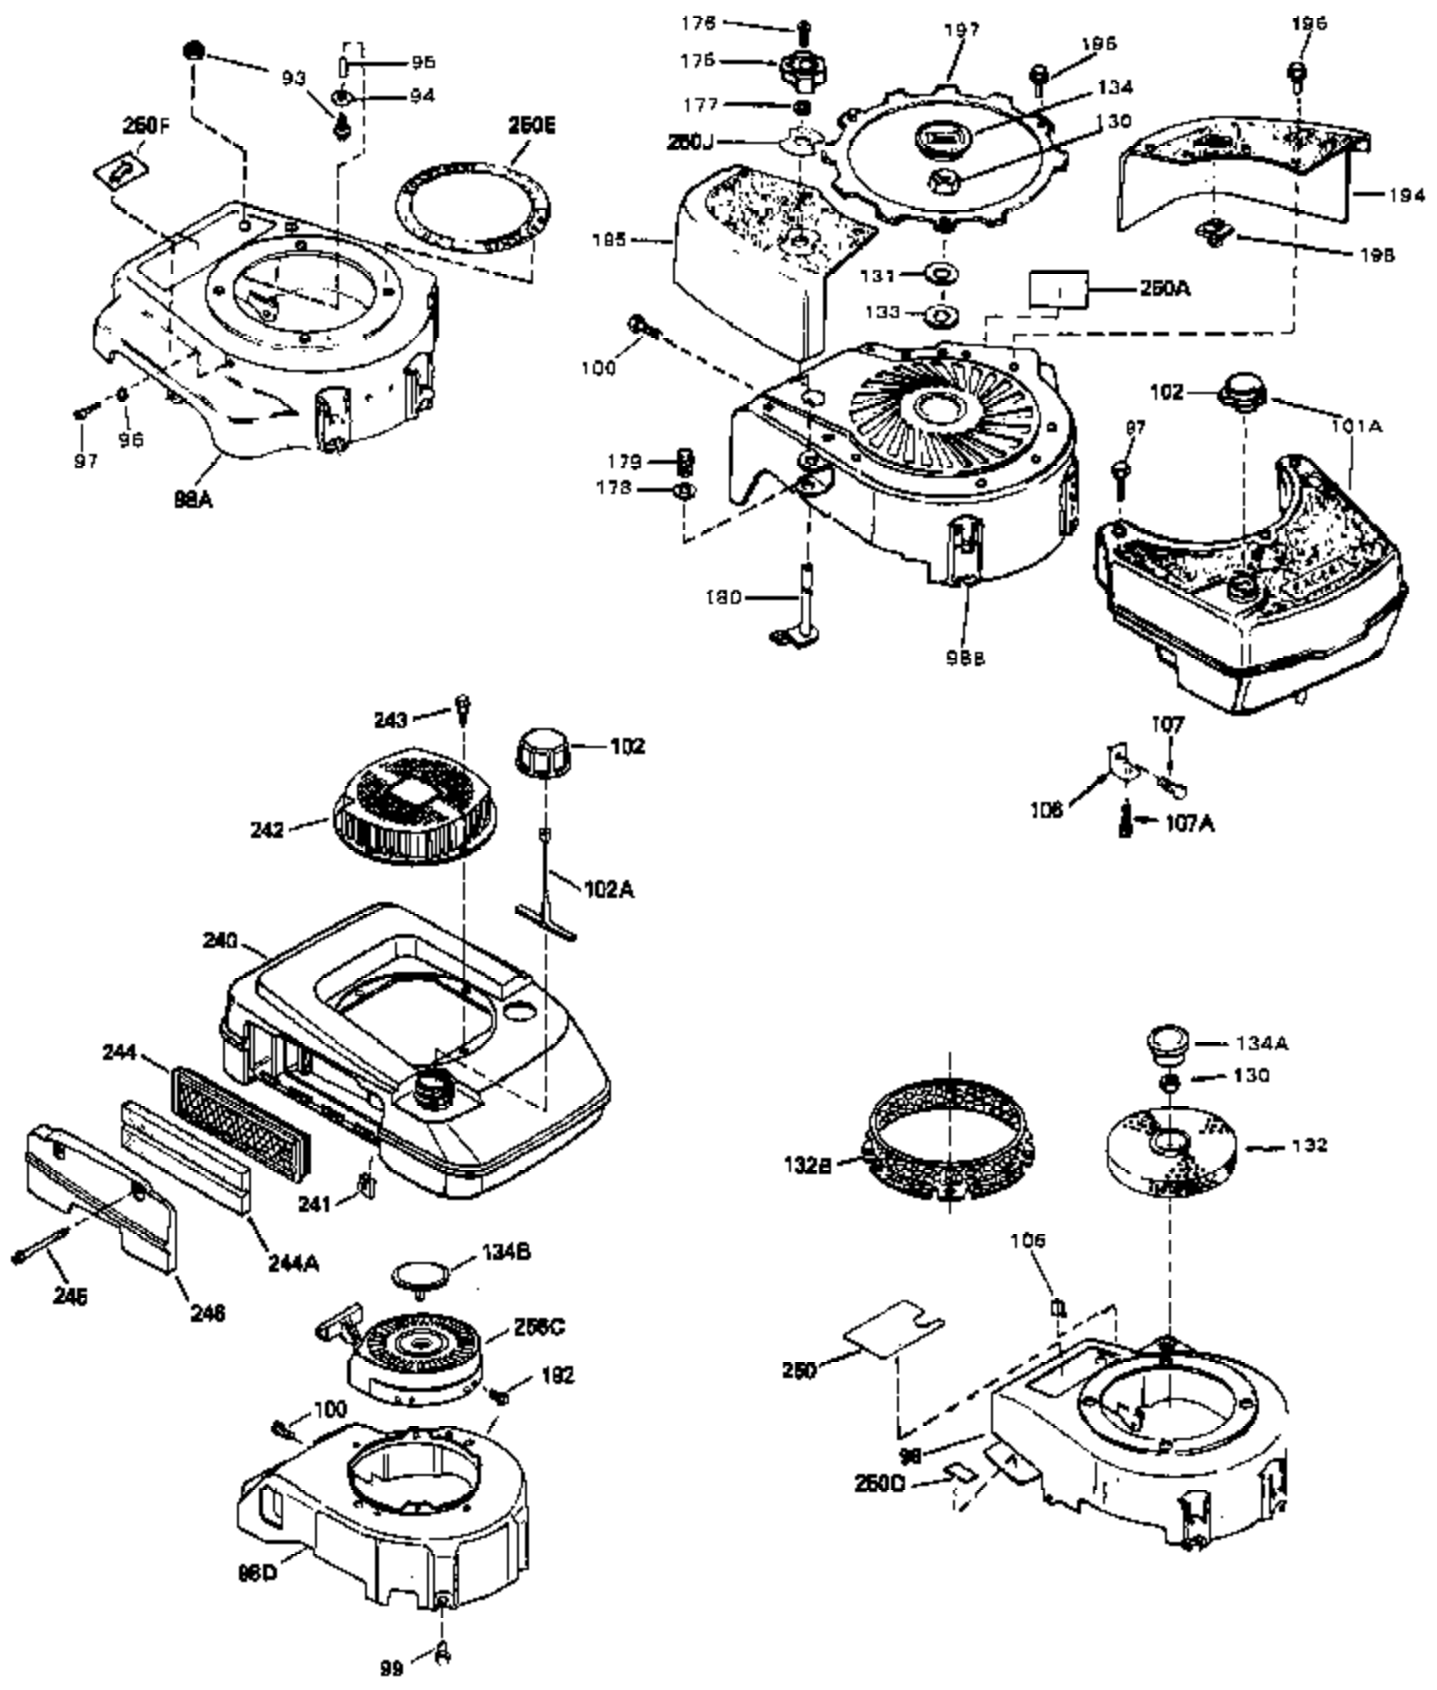

Ref #	Part Number	Qty	Description
98A	33081	0	Housing, Blower
99	650831	0	Screw, Hex washer hd. Powerlok thread,
102	34118	0	Cap, Fuel filler (Red Plastic) (Spurt
102	410144B	0	Cap, Fuel filler (White Plastic) (Std.)
105	27275	0	Clip, Hi-tension wire
130	650607	0	Nut, Flywheel
131	650815	0	Washer, Belleville
132	32237	0	Screen, Flywheel
192	650737	0	Screw, Hex washer hd. taptite, 1/4-20 x 1/2
250D	32546	0	Decal, Speed control
250	33144	0	Decal, Instruction