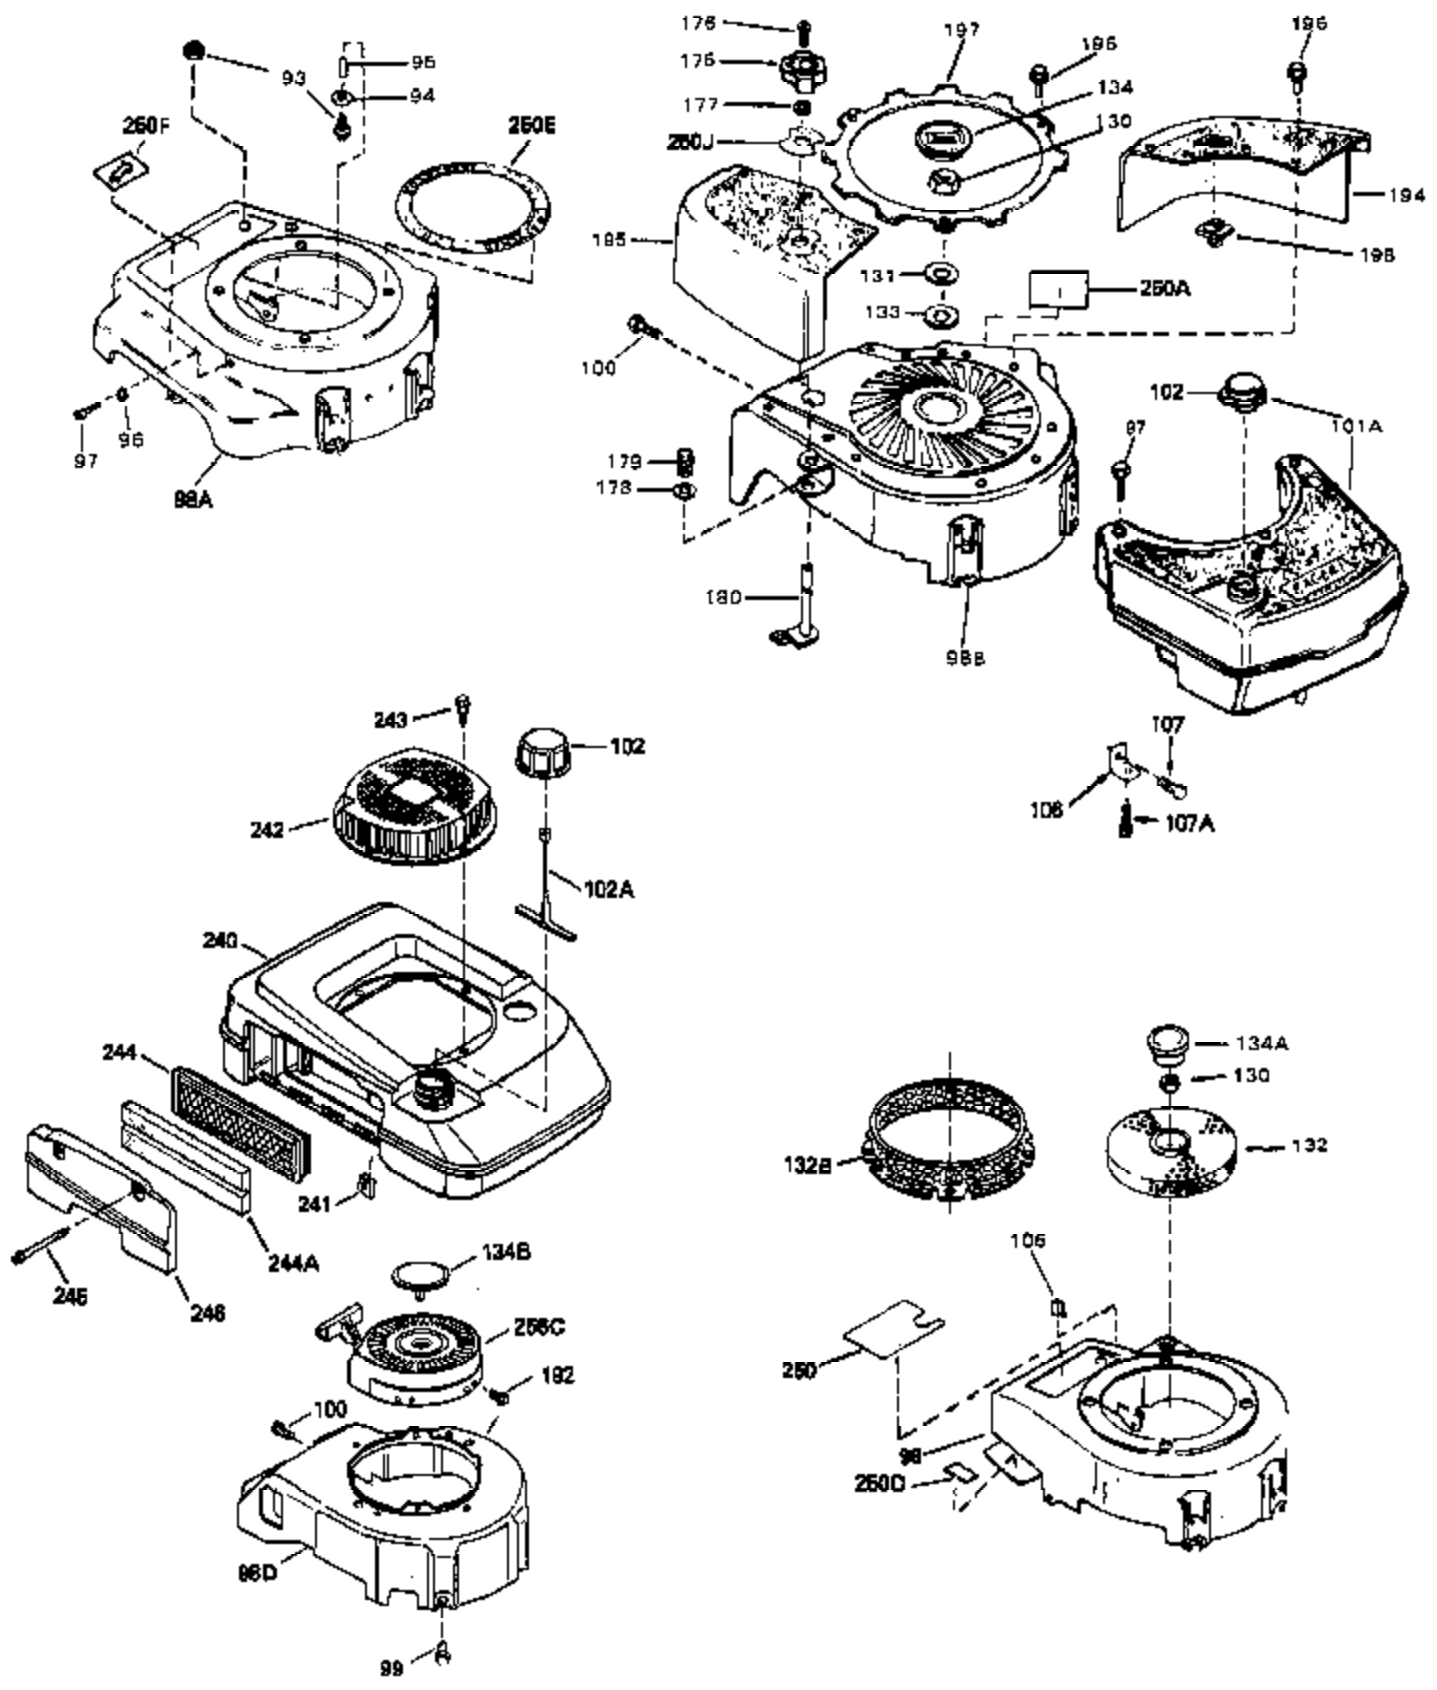

Ref #	Part Number	Qty	Description
1	33212A	0	Cylinder Assy. (2-5/8" Bore)
2	26727	0	Pin, Dowel
50	34215	0	Breather Assy.
51	30200	0	Screw
52	32760	0	Gasket, Breather
60A	32903	0	Pipe, Intake
63	650506	0	Screw
64	631036	0	Shutter, Throttle
65	631530	0	Shaft Assy., Throttle
66	631066	0	Spring, Return
72	650489	0	Screw
115	610973	0	Terminal Assy.
181	31748	0	Shaft, P.T.O.
182	31746	0	Gear, Worm
184	31745	0	Washer, Tang
185	31787	0	Washer, Flat
186	31749	0	Ring, Retaining
187	31744	0	Seal, Oil
188	31747	0	Washer, Thrust
189	650492	0	Screw
192A	0	0	Rivet, Pop (3/16" Dia.)
192	650737	0	Screw, Hex washer hd. taptite, 1/4-20 x 1/2
252	30548B	0	Condenser
253	30547A	0	Contact Assy., Breaker
254	610791	0	Magneto, Tecumseh (w/double ring gear) (12
256	590429A	0	Starter, Side mount rewind