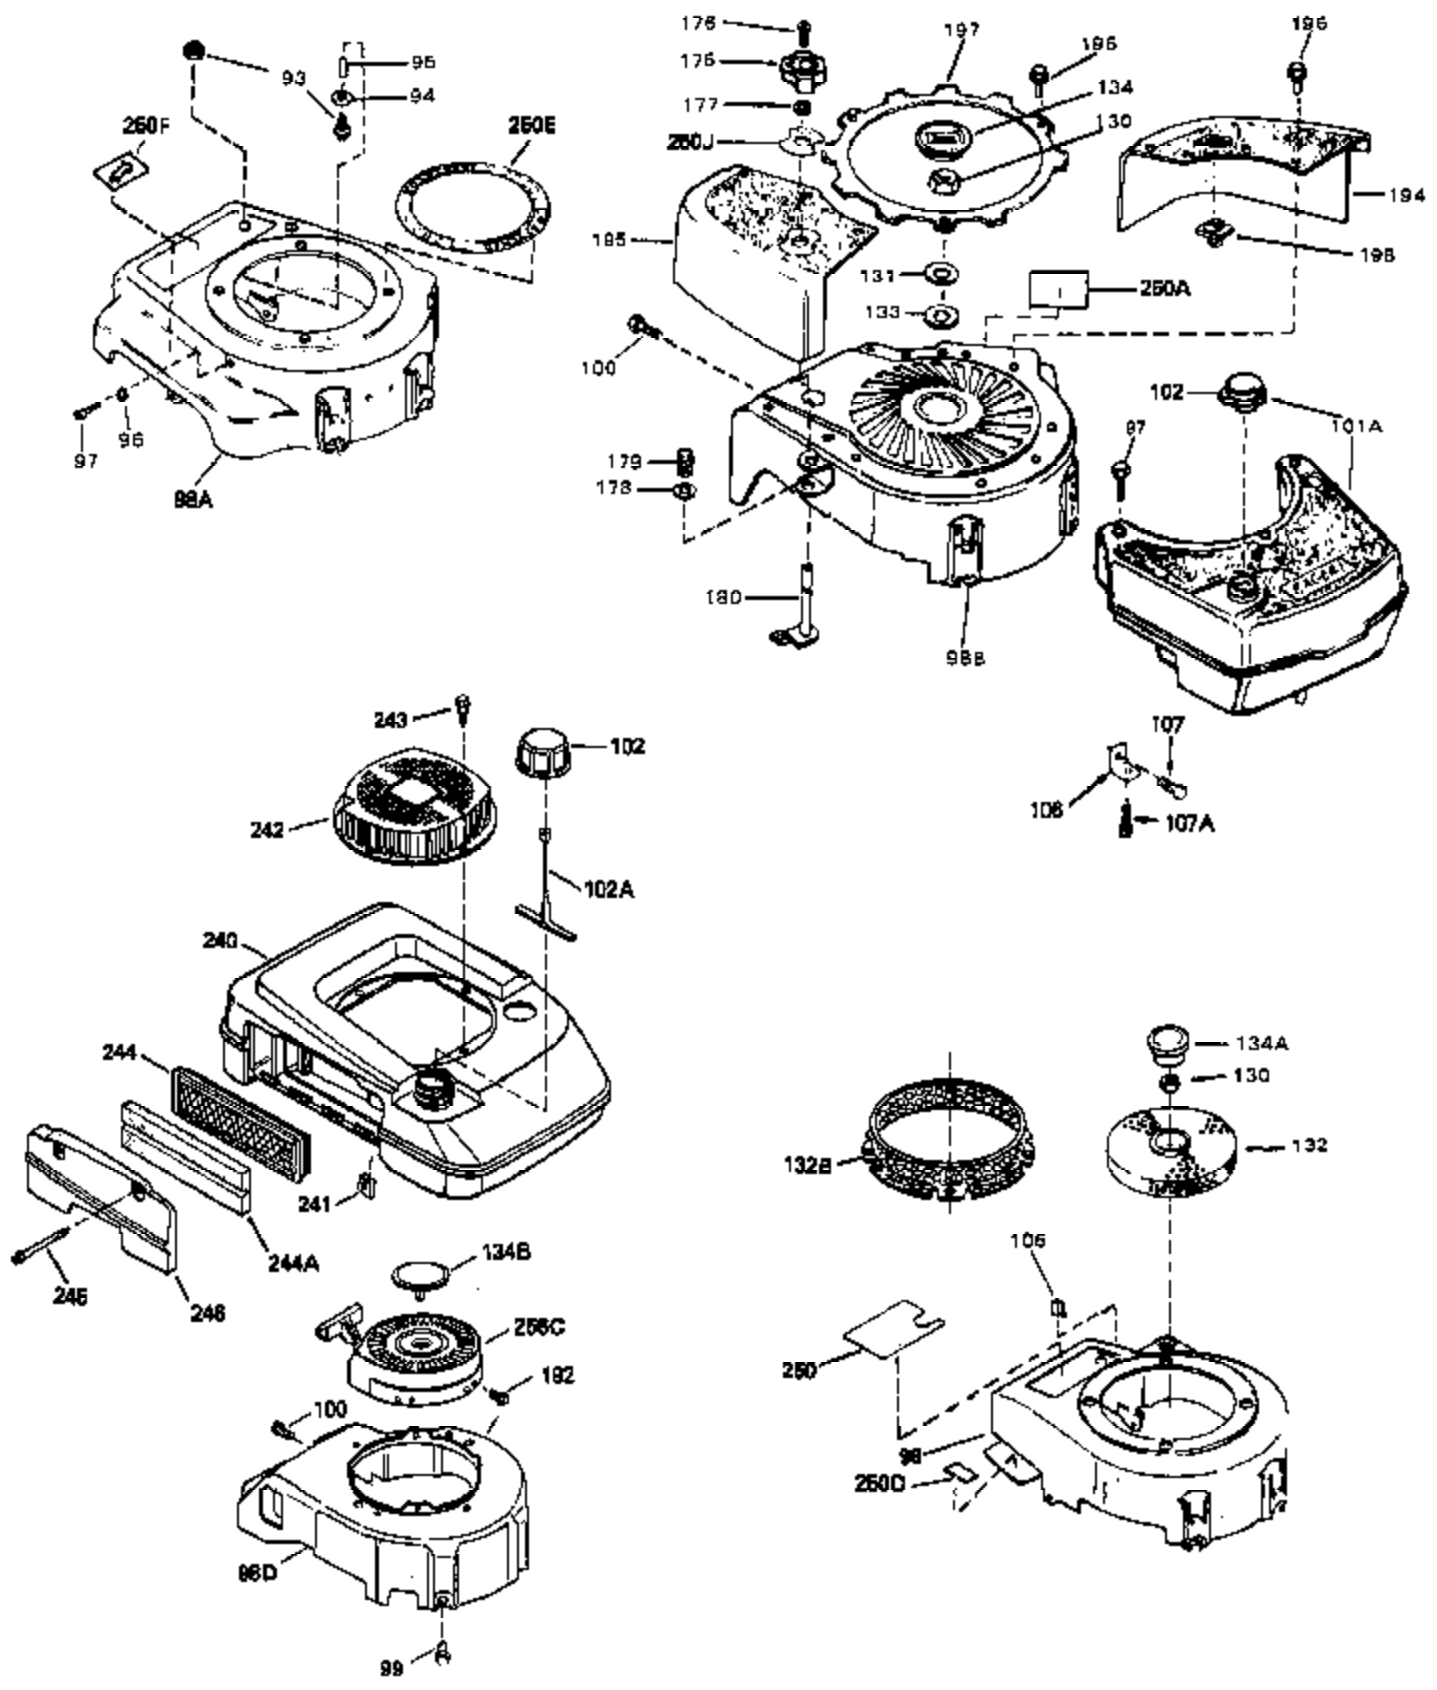

Ref #	Part Number	Qty	Description
93	610650B	0	Switch, Toggle
94	33458	0	Washer, Plain
95	33457	0	Cap, Toggle switch
97	28763	0	Screw, Hex washer hd. thread-forming, 10-24
98B	33558A	0	Housing, Blower
99	650831	0	Screw, Hex washer hd. Powerlok thread,
101A	33082A	0	Tank Assy., Fuel (Charcoal Poly) (1.5 qt.)
102	34118	0	Cap, Fuel filler (Red Plastic) (Spurt
102	410144B	0	Cap, Fuel filler (White Plastic) (Std.)
105	27275	0	Clip, Hi-tension wire
130	650607	0	Nut, Flywheel
131	650815	0	Washer, Belleville
132	32237	0	Screen, Flywheel
192	650737	0	Screw, Hex washer hd. taptite, 1/4-20 x 1/2
250	33399	0	Decal, Instructions