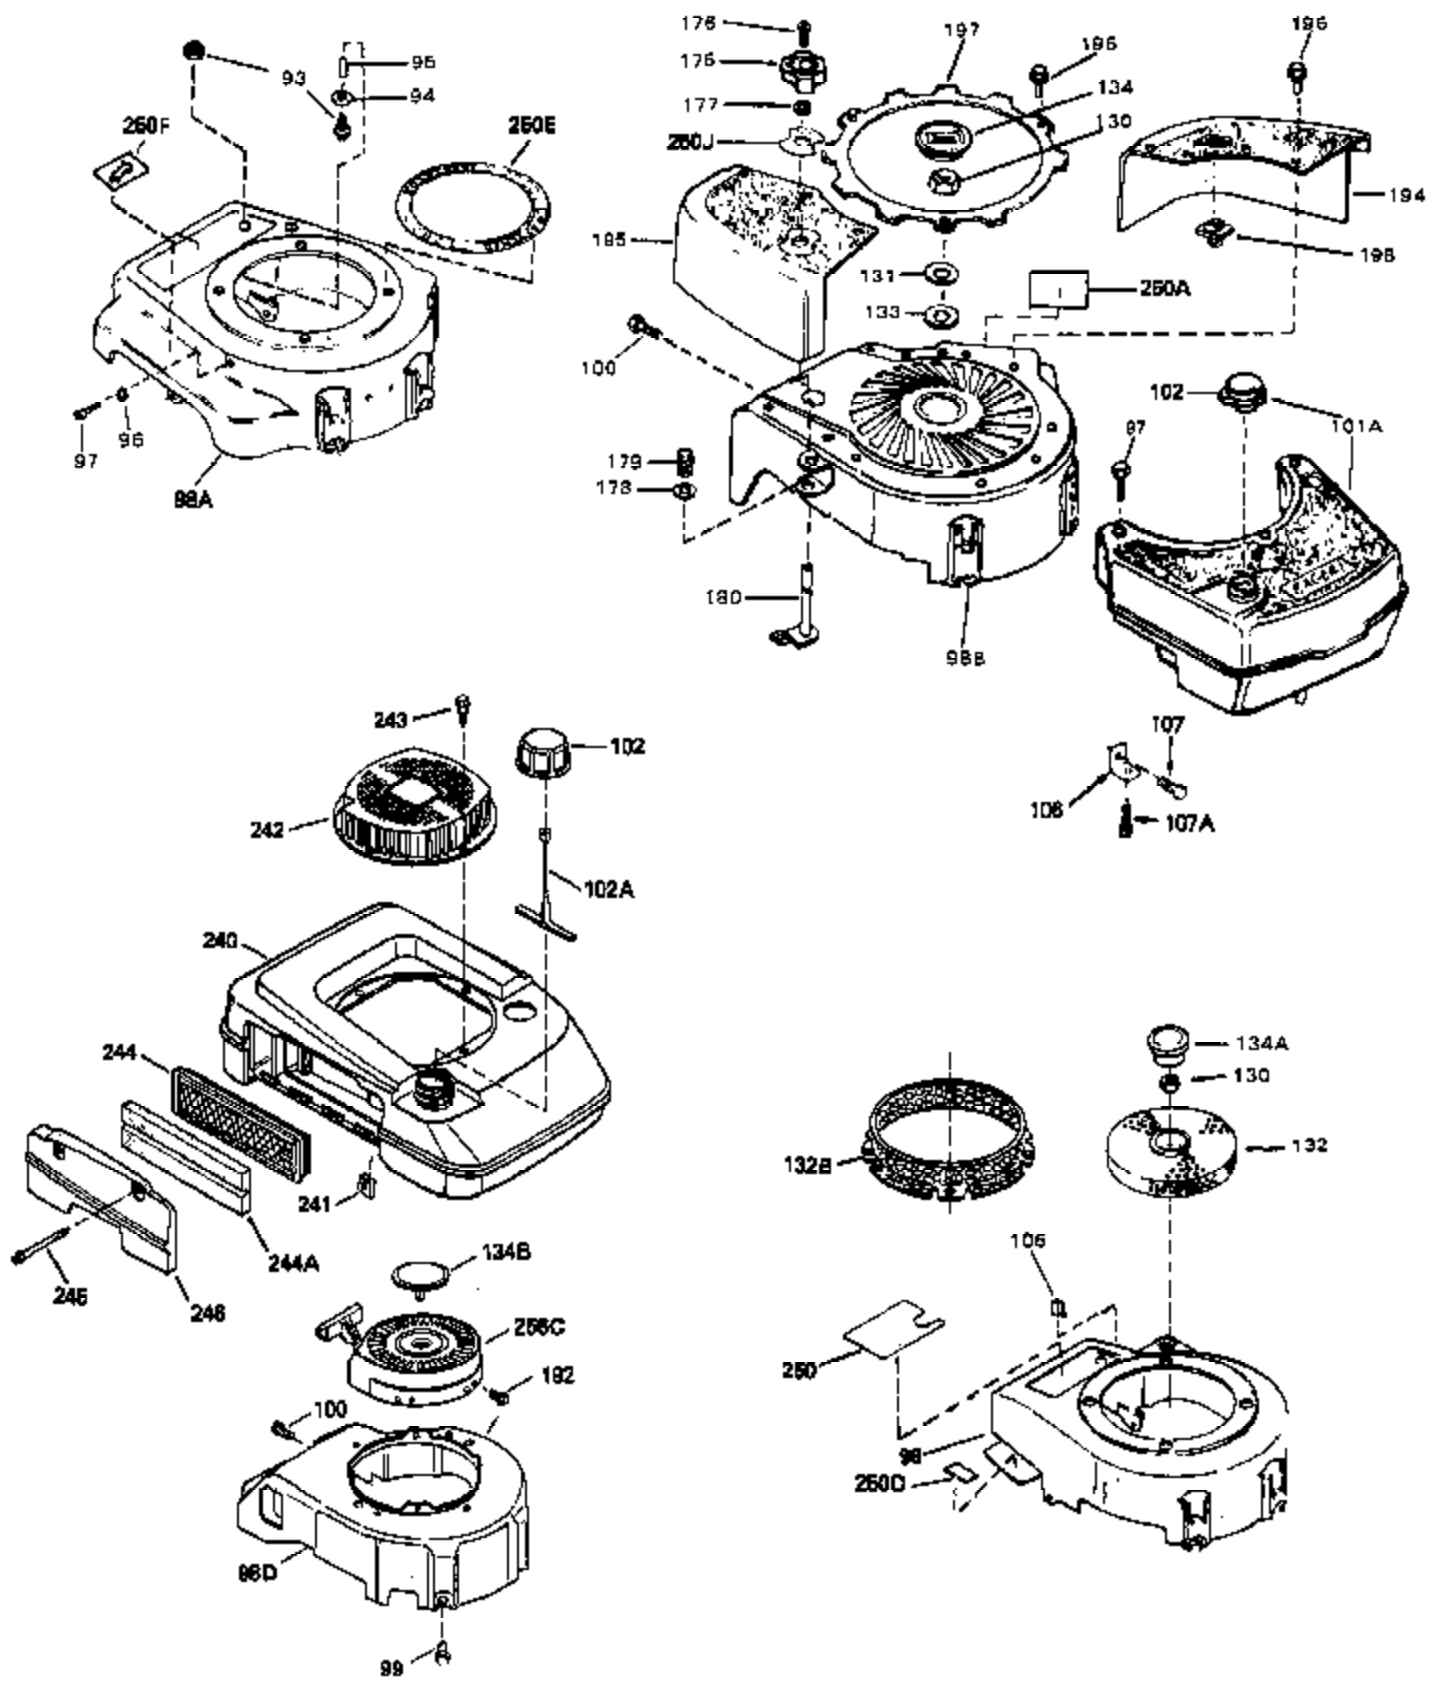

Ref #	Part Number	Qty	Description
	1 33404A	0	Cylinder Assy. (2-5/8" Bore)
	2 26727	0	Pin, Dowel
	50 34215	0	Breather Assy.
	51 30200	0	Screw
	52 32760	0	Gasket, Breather
	63 650506	0	Screw
	64 631036	0	Shutter, Throttle
	65 631530	0	Shaft Assy., Throttle
	66 631066	0	Spring, Return
	72 650489	0	Screw
	115 610973	0	Terminal Assy.
	181 31748	0	Shaft, P.T.O.
	182 31746	0	Gear, Worm
	184 31745	0	Washer, Tang
	185 31787	0	Washer, Flat
	186 31749	0	Ring, Retaining
	187 31744	0	Seal, Oil
	188 31747	0	Washer, Thrust
	189 650492	0	Screw
	192A 0	0	Rivet, Pop (3/16" Dia.)
	192 650737	0	Screw, Hex washer hd. taptite, 1/4-20 x 1/2
	252 30548B	0	Condenser
	253 30547A	0	Contact Assy., Breaker
	254 610793	0	Magneto, Tecumseh (w/ring gear)
	256 590429A	0	Starter, Side mount rewind