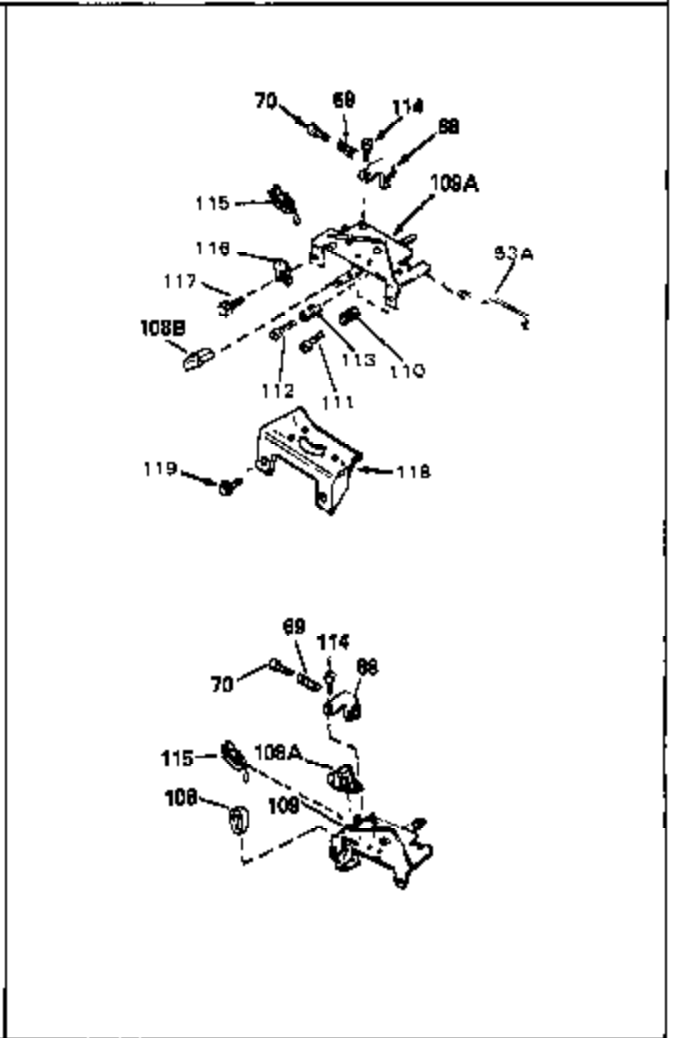

Ref #	Part Number	Qty	Description
115	610973	0	Terminal Assy.
120B	33566	0	Muffler
122	33753	0	Plate, Lock
239	35435	0	Filter, Pre-Air (Poly)
252	30548B	0	Condenser
253	30547A	0	Contact Assy., Breaker