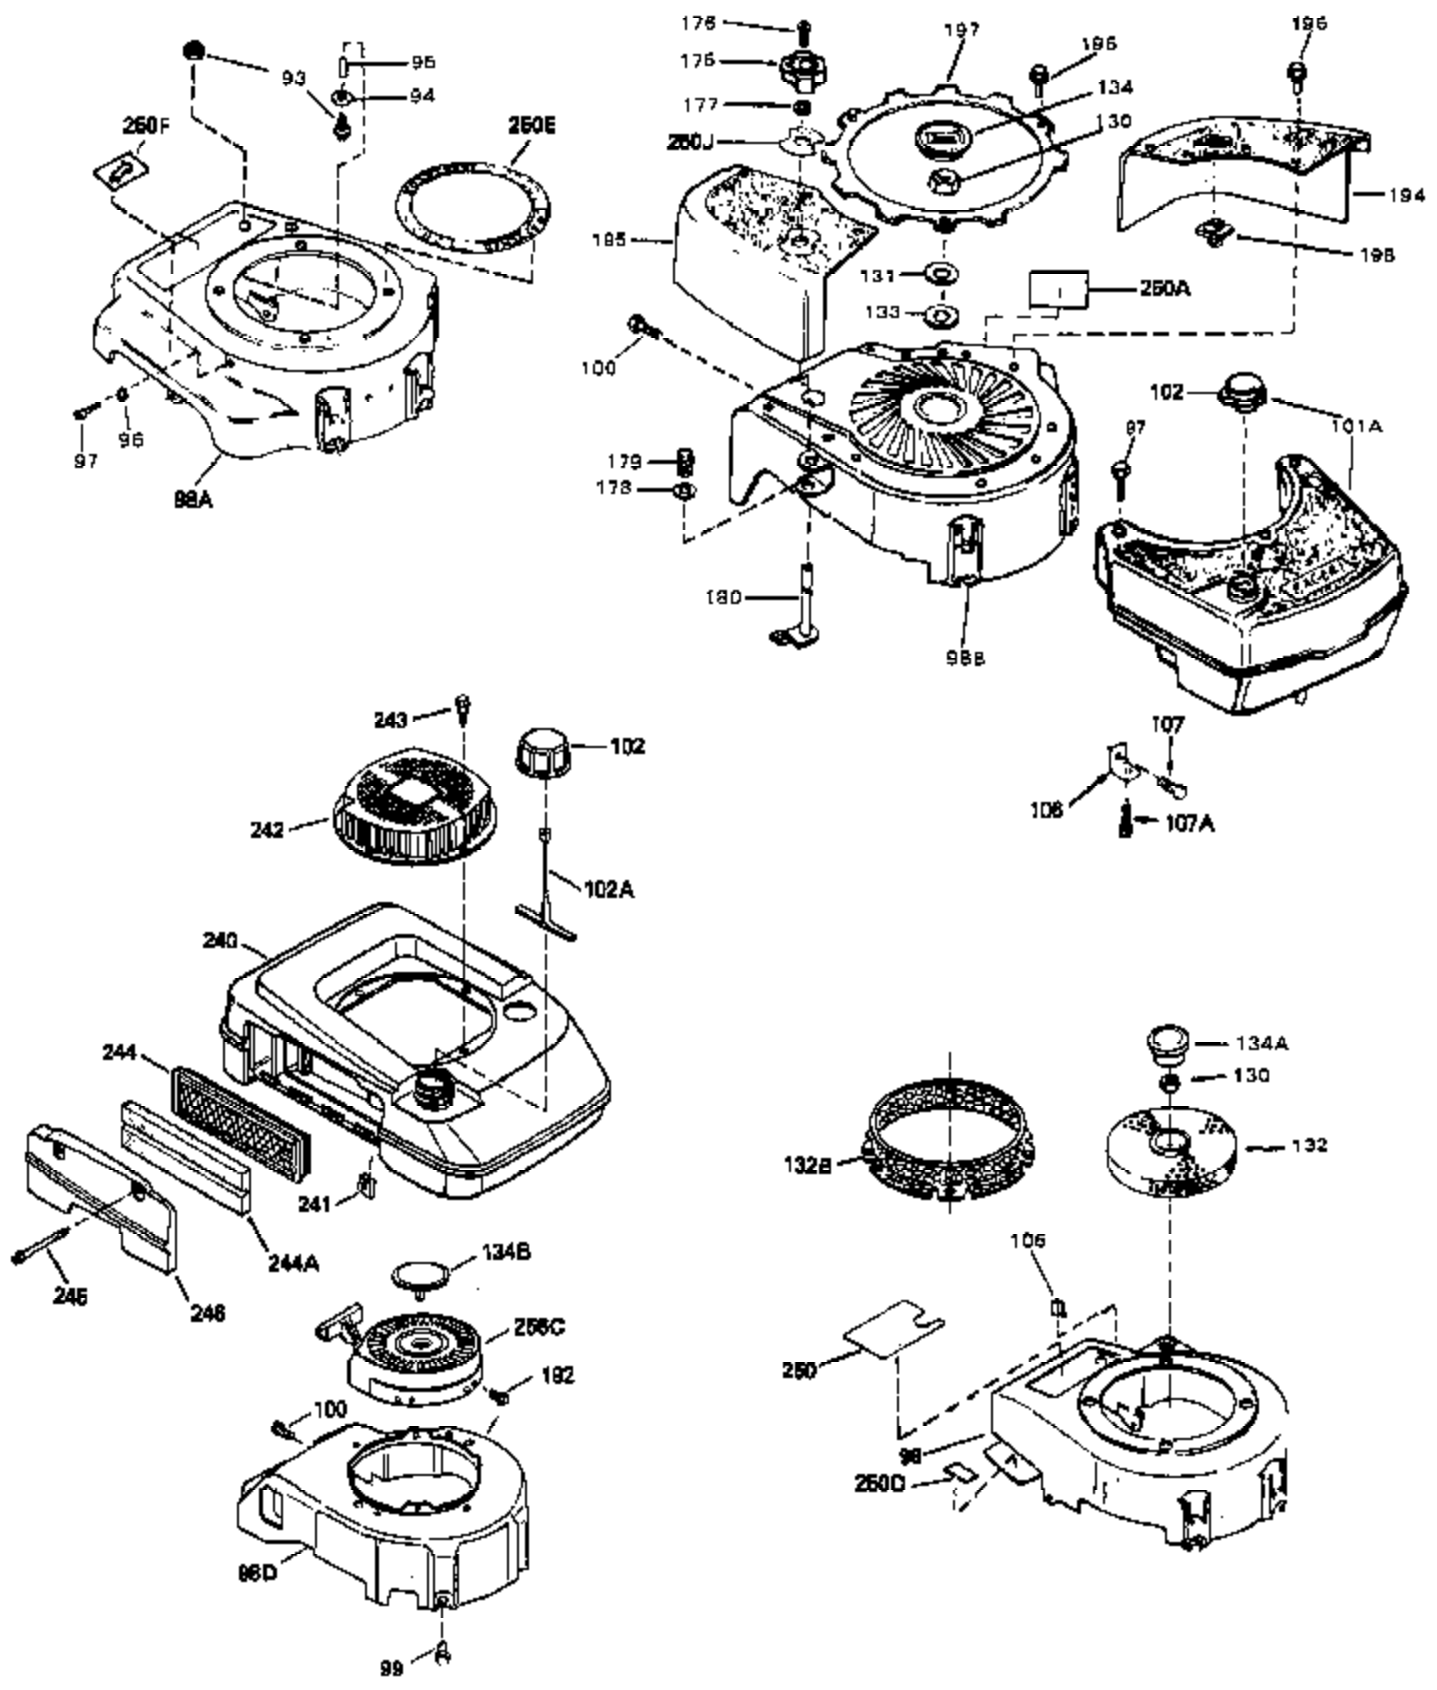

Ref #	Part Number	Qty	Description
93	610650B	0	Switch, Toggle
95	33457	0	Cap, Toggle switch
98	33880	0	Housing, Blower (6.38 dia. starter mtg. bolt
99	650831	0	Screw, Hex washer hd. Powerlok thread,
102	34118	0	Cap, Fuel filler (Red Plastic) (Spurt
102	410144B	0	Cap, Fuel filler (White Plastic) (Std.)
105	27275	0	Clip, Hi-tension wire
130	650607	0	Nut, Flywheel
131	650815	0	Washer, Belleville
132	32237	0	Screen, Flywheel
192	650737	0	Screw, Hex washer hd. taptite, 1/4-20 x 1/2