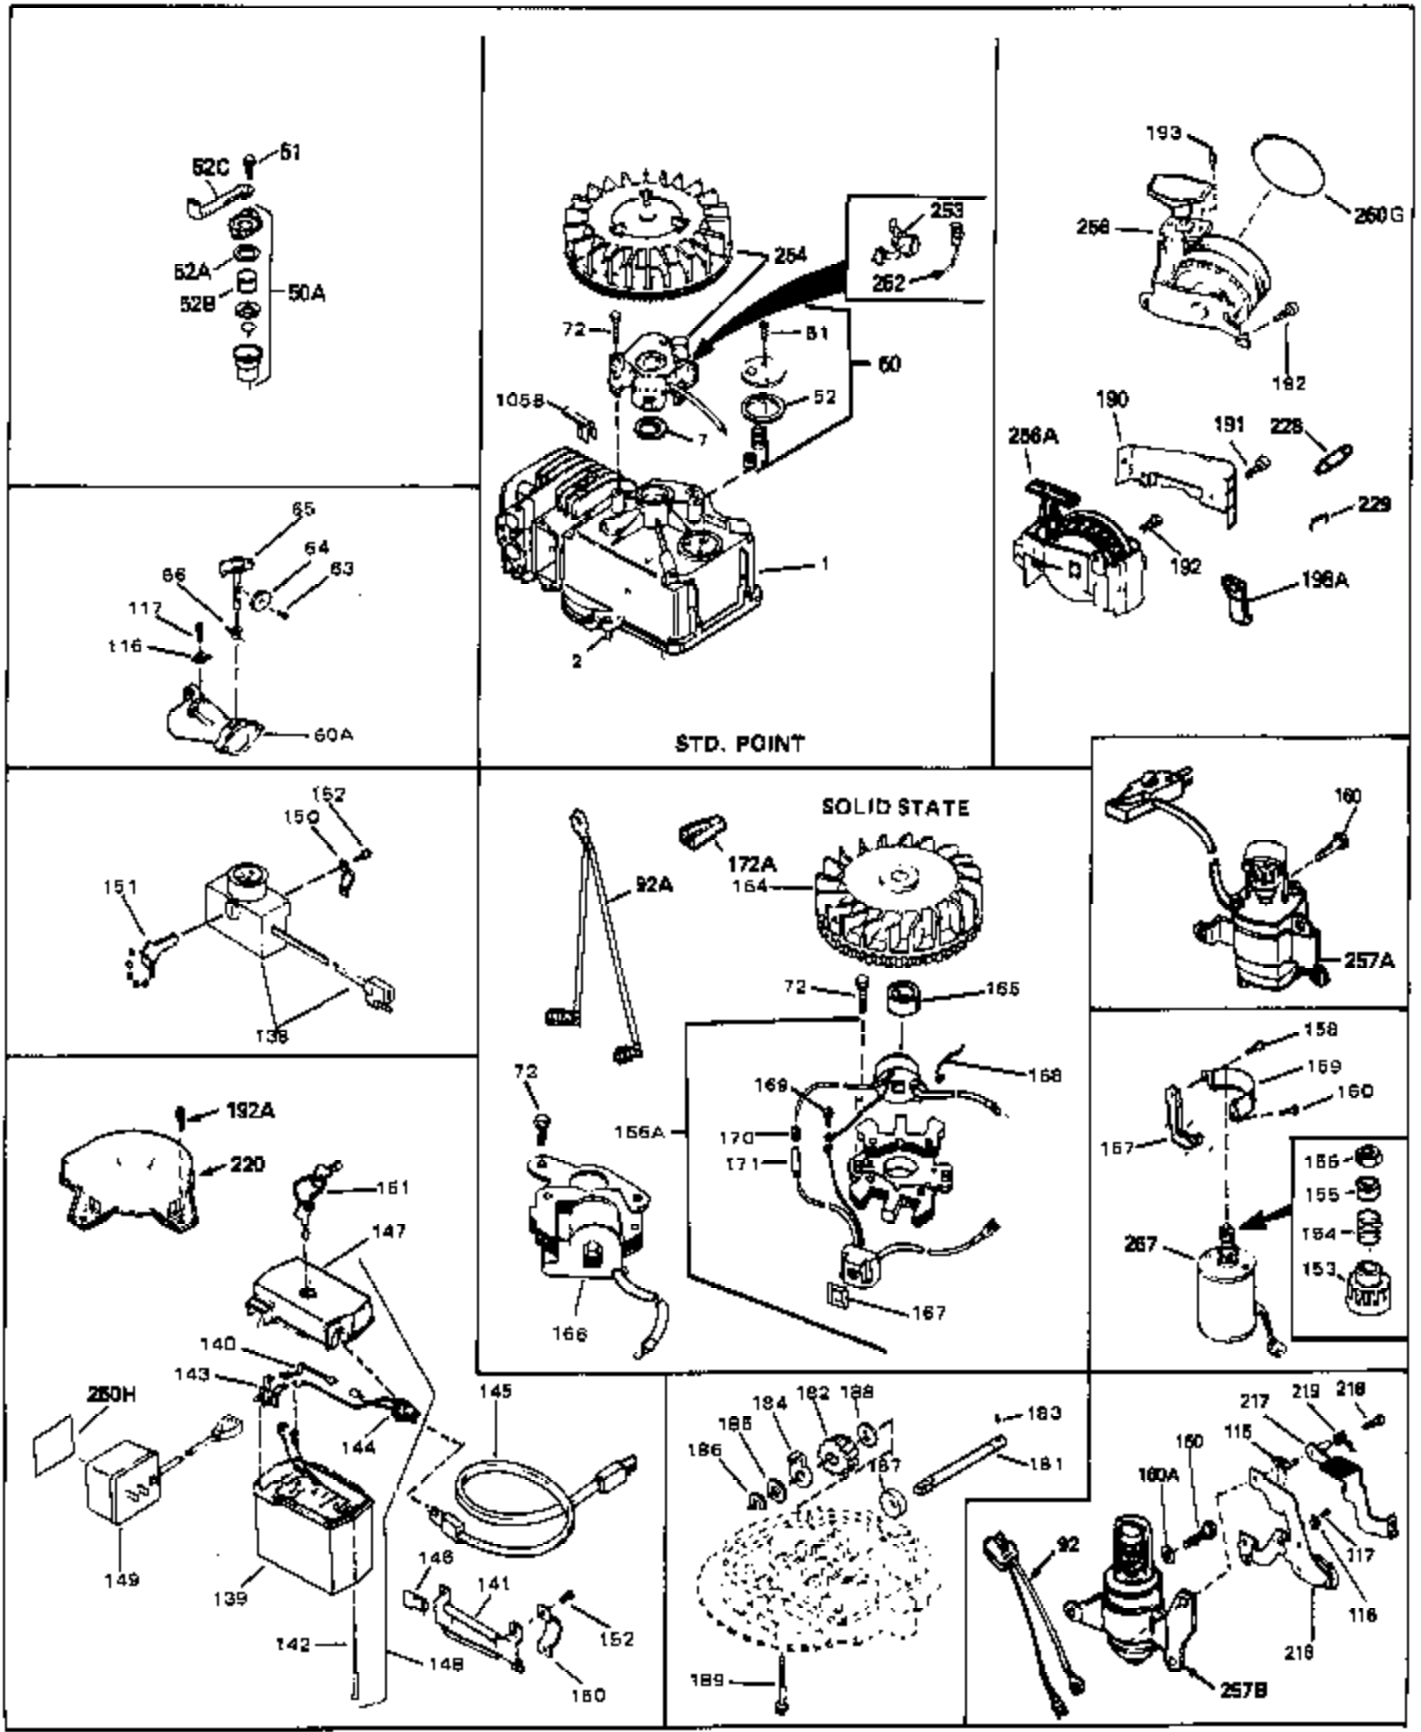

Ref #	Part Number	Qty	Description
52	32760	0	Gasket, Breather
53	32652	0	Link, Throttle
54	33151	0	Link, Governor spring
55	32755	0	Cover, Valve spring box
56	27234	0	Gasket, Breather cover
57	30063	0	Screw
59	32649	0	Gasket, Intake
60	31384A	0	Pipe, Intake
61	6201	0	Screw
62	650451	0	Screw
67	26756	0	Gasket, Carburetor
71	29752	0	Nut
75	32972	0	Cleaner, Air
76	33168	0	Clamp, Corbin
99	650831	0	Screw, Hex washer hd. Powerlok thread,
101	33881	0	Tank Assy., Fuel (Charcoal Poly, Side fill)
102	34118	0	Cap, Fuel filler (Red Plastic) (Spurt
102	410144B	0	Cap, Fuel filler (White Plastic) (Std.)
103	29774	0	Line, Fuel (Braided 8.25")
103	30705	0	Line, Fuel (Braided 16")
103	34357	0	Line, Fuel (Epichlorohydrin 6-3/4")
103A	31400	0	Line, Fuel (3-3/8" Metal)
104	26460	0	Clamp, Fuel line
115	610973	0	Terminal Assy.
121	792005	0	Screw, Hex hd., 1/4-20 x 2-1/2
124	650562	0	Screw
125	30139	0	"O" Ring
125	34282	0	"O" Ring (.612 I.D. x .812 O.D. x .103
126	32799	0	Tube, Oil filler
127	29985	0	"O" Ring
128	30140	0	Dipstick, Oil (Screw In)
129	610118	0	Cover, Spark plug
130	650607	0	Nut, Flywheel
131	650815	0	Washer, Belleville
135	33086	0	Lever, Speed adj.
192A	0	0	Rivet, Pop (3/16" Dia.)
201	730207	0	Magneto-to-Solid State Conversion Kit
250C	31353	0	Decal, Instruction
251	631021	0	Inlet Needle, Seat & Clip Assy.
255	631840	0	Carburetor
258	33238C	0	Gasket Set