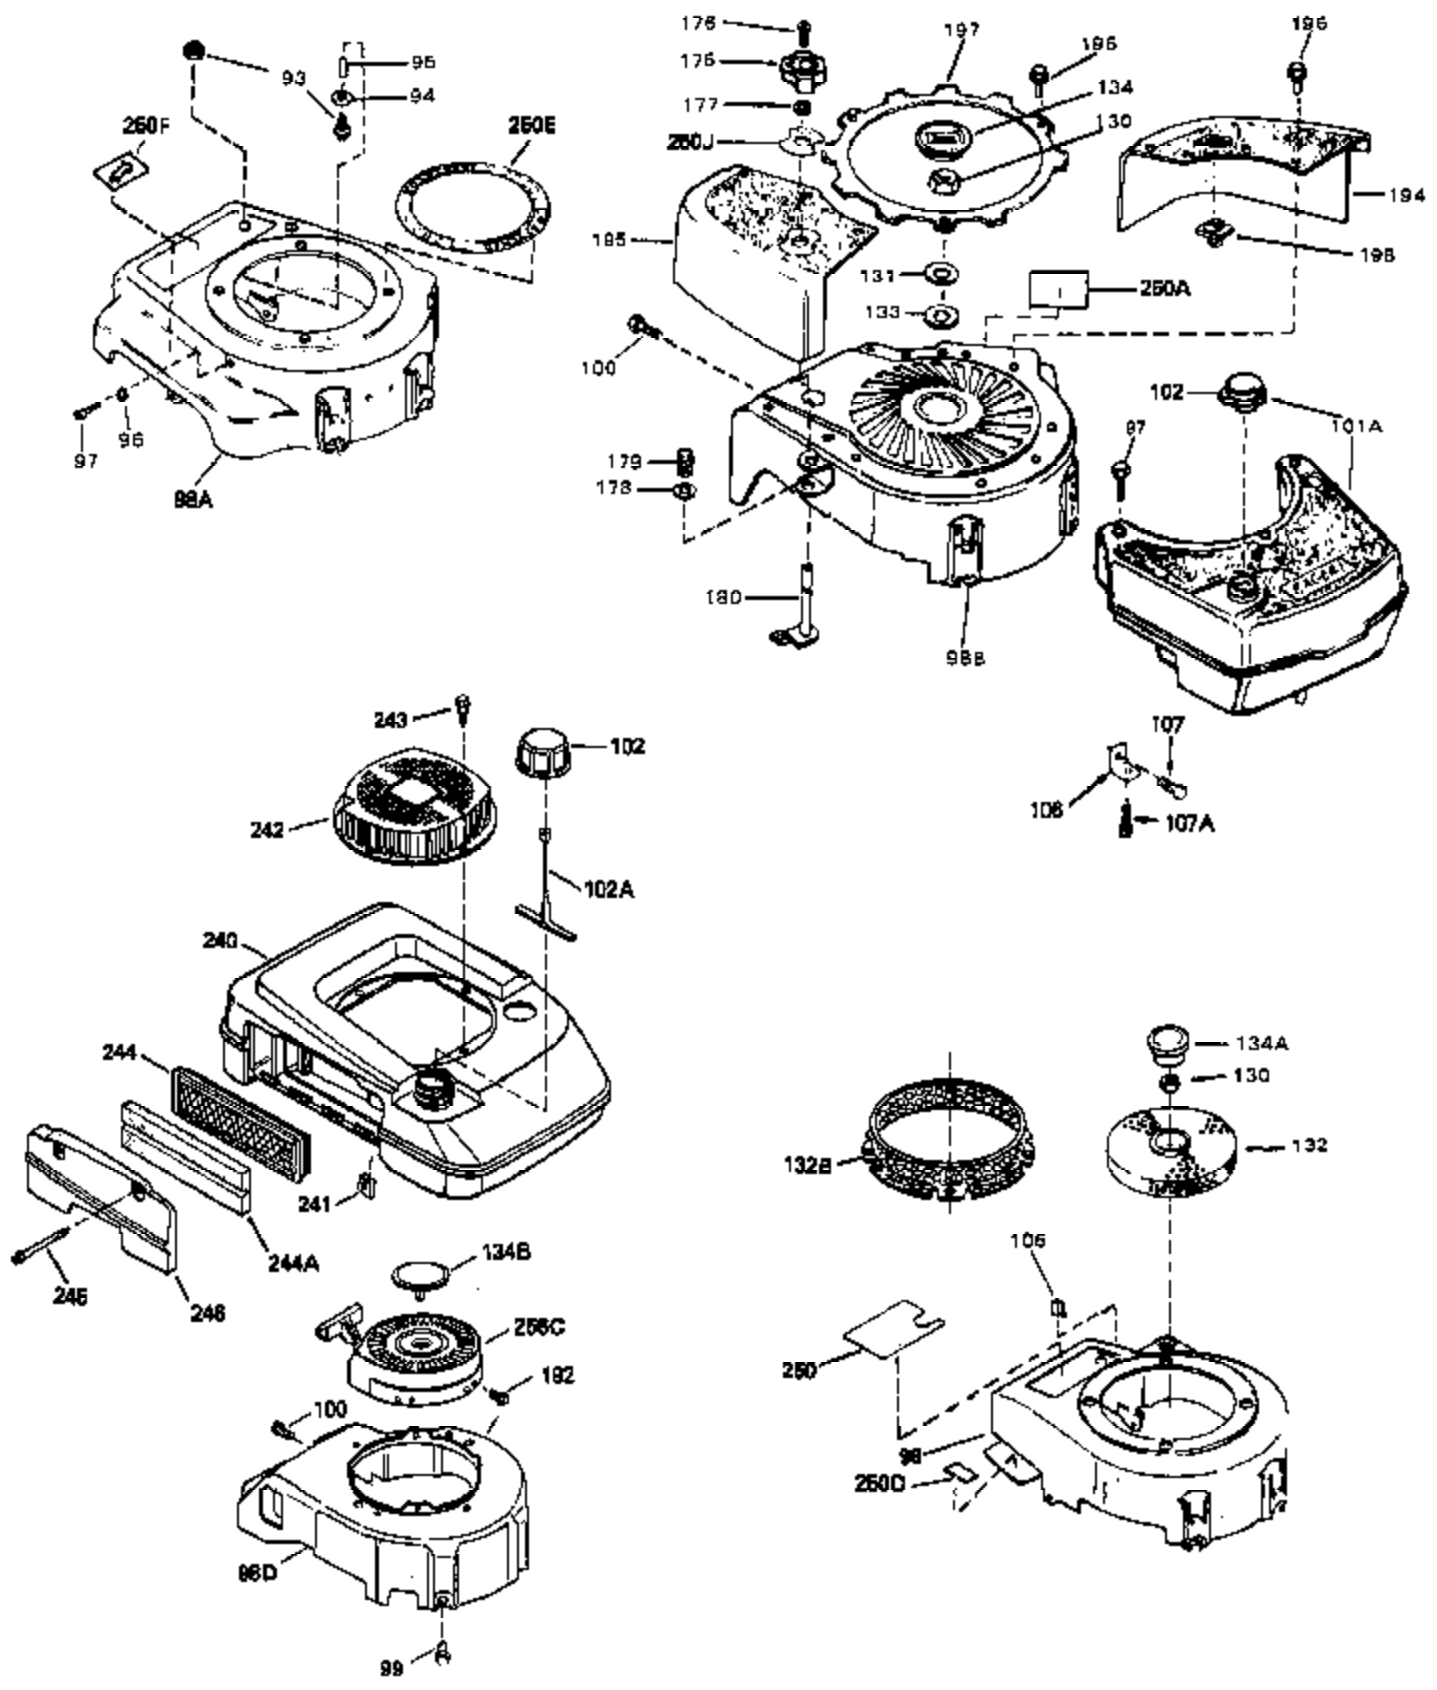

Ref #	Part Number	Qty	Description
1	33404A	0	Cylinder Assy. (2-5/8" Bore)
2	26727	0	Pin, Dowel
7	33876	0	Gasket, Stator
50	34215	0	Breather Assy.
51	30200	0	Screw
52	32760	0	Gasket, Breather
63	650506	0	Screw
64	631036	0	Shutter, Throttle
65	631530	0	Shaft Assy., Throttle
66	631066	0	Spring, Return
72	650489	0	Screw
92A	34231	0	Wire, Ground (One female fitting & one
115	610973	0	Terminal Assy.
181	31748	0	Shaft, P.T.O.
182	31746	0	Gear, Worm
184	31745	0	Washer, Tang
185	31787	0	Washer, Flat
186	31749	0	Ring, Retaining
187	31744	0	Seal, Oil
188	31747	0	Washer, Thrust
189	650492	0	Screw
190	34239	0	Guard, Starter
191	650257	0	Screw, Pan hd. Sems, 8-32 x 5/16
192	650737	0	Screw, Hex washer hd. taptite, 1/4-20 x 1/2
192A	0	0	Rivet, Pop (3/16" Dia.)
252	30548B	0	Condenser
253	30547A	0	Contact Assy., Breaker
254	610793A	0	Magneto, Tecumseh (w/ring gear)
256A	590531	0	Starter, Side mount rewind