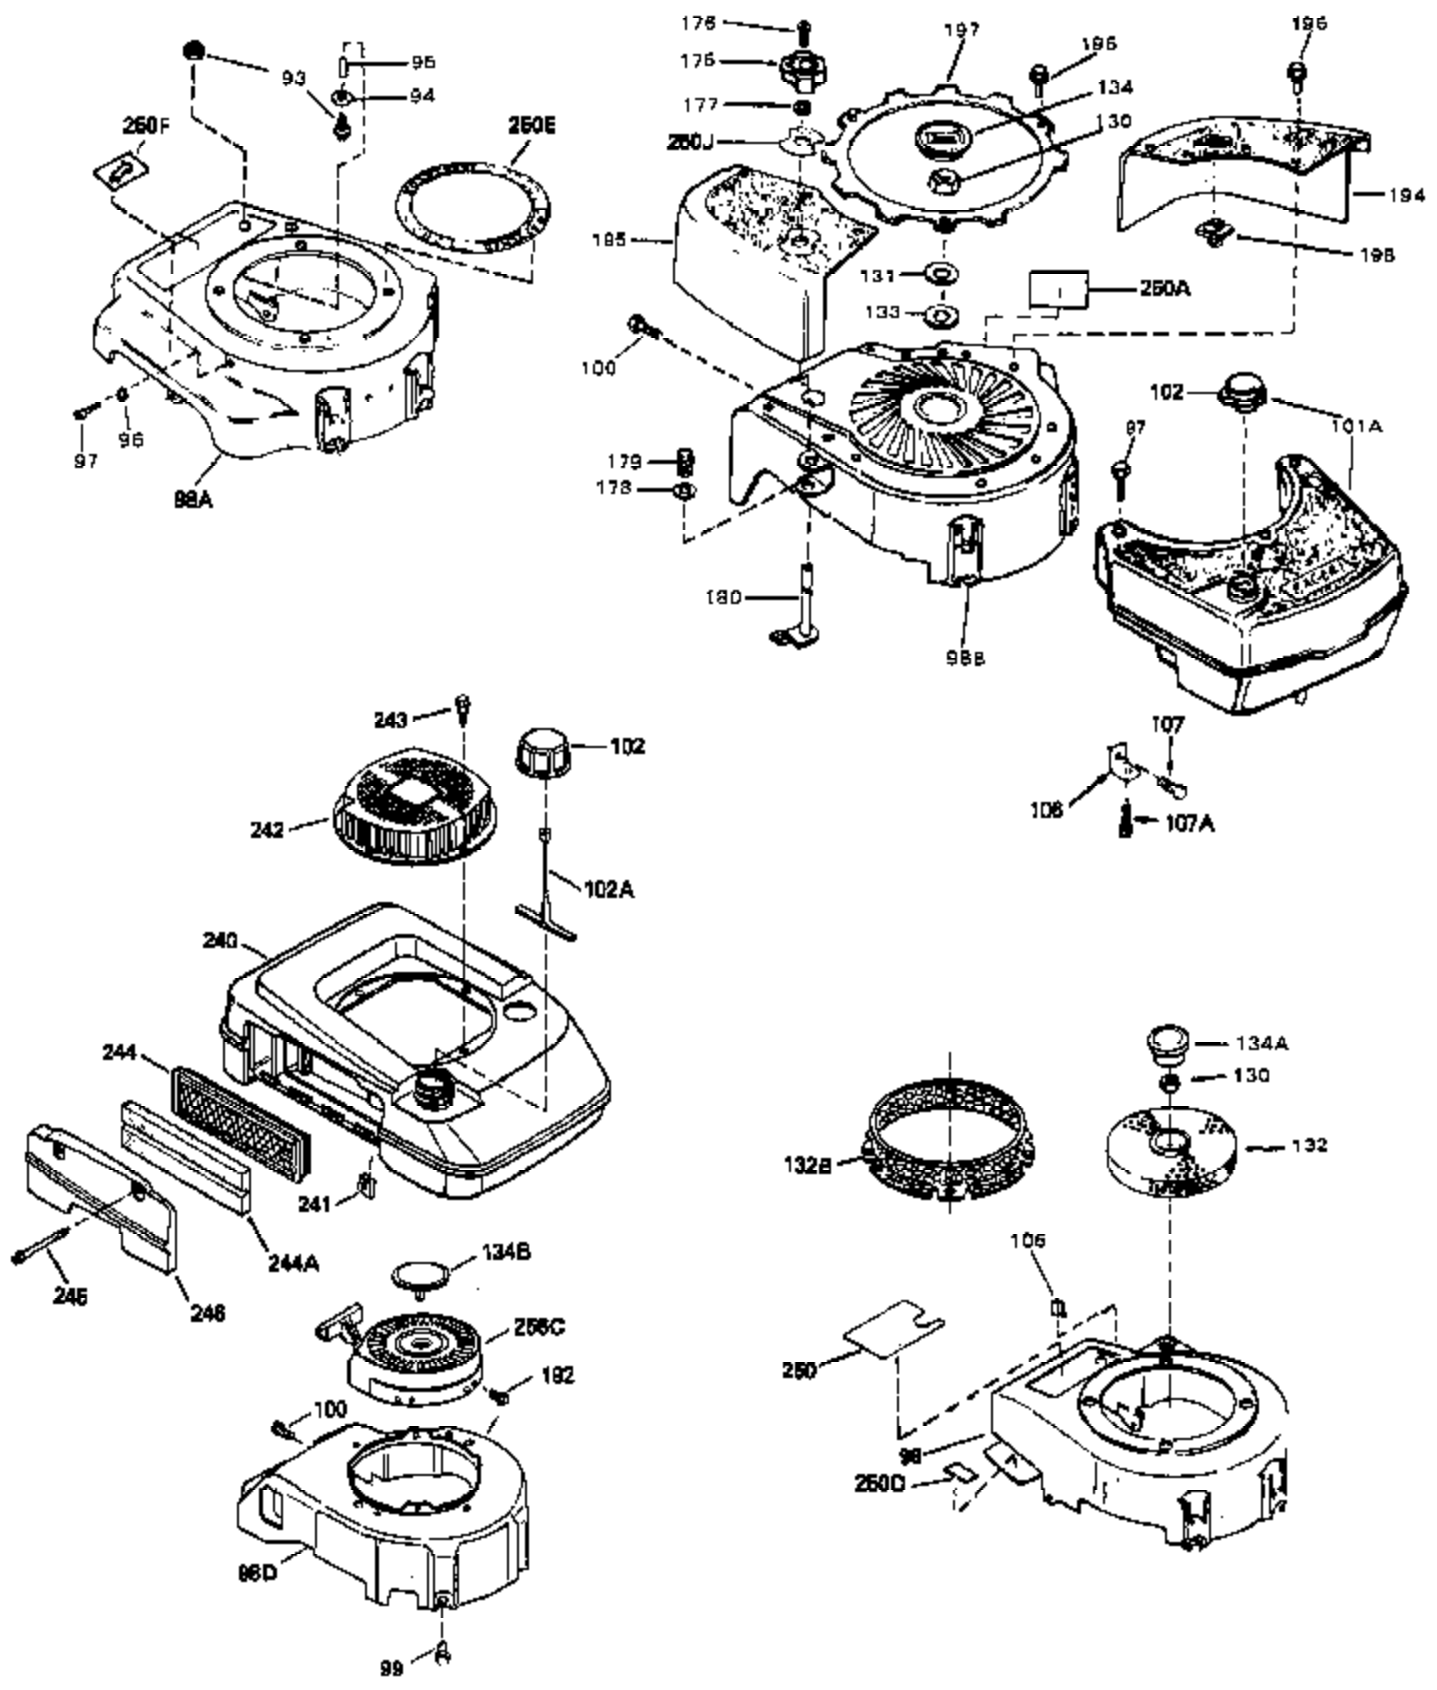

Ref #	Part Number	Qty	Description
1	33404A	0	Cylinder Assy. (2-5/8" Bore)
2	26727	0	Pin, Dowel
7	33876	0	Gasket, Stator
50	34215	0	Breather Assy.
51	30200	0	Screw
52	32760	0	Gasket, Breather
63	650506	0	Screw
64	631036	0	Shutter, Throttle
65	631530	0	Shaft Assy., Throttle
66	631066	0	Spring, Return
72	650489	0	Screw
92A	34084	0	Wire, Ground (Male fitting on one end and a
92A	34231	0	Wire, Ground (One female fitting & one
105B	29443	0	Clip, Fuel line
115	610973	0	Terminal Assy.
181	31748	0	Shaft, P.T.O.
182	31746	0	Gear, Worm
184	31745	0	Washer, Tang
185	31787	0	Washer, Flat
186	31749	0	Ring, Retaining
187	31744	0	Seal, Oil
188	31747	0	Washer, Thrust
189	650492	0	Screw
190	34239	0	Guard, Starter
191	34309	0	Stud
192A	0	0	Rivet, Pop (3/16" Dia.)
192	650802	0	Screw, Hex washer hd. taptite, 1/4-20 x 5/8
252	30548B	0	Condenser
253	30547A	0	Contact Assy., Breaker
254	610793A	0	Magneto, Tecumseh (w/ring gear)
256A	590531	0	Starter, Side mount rewind