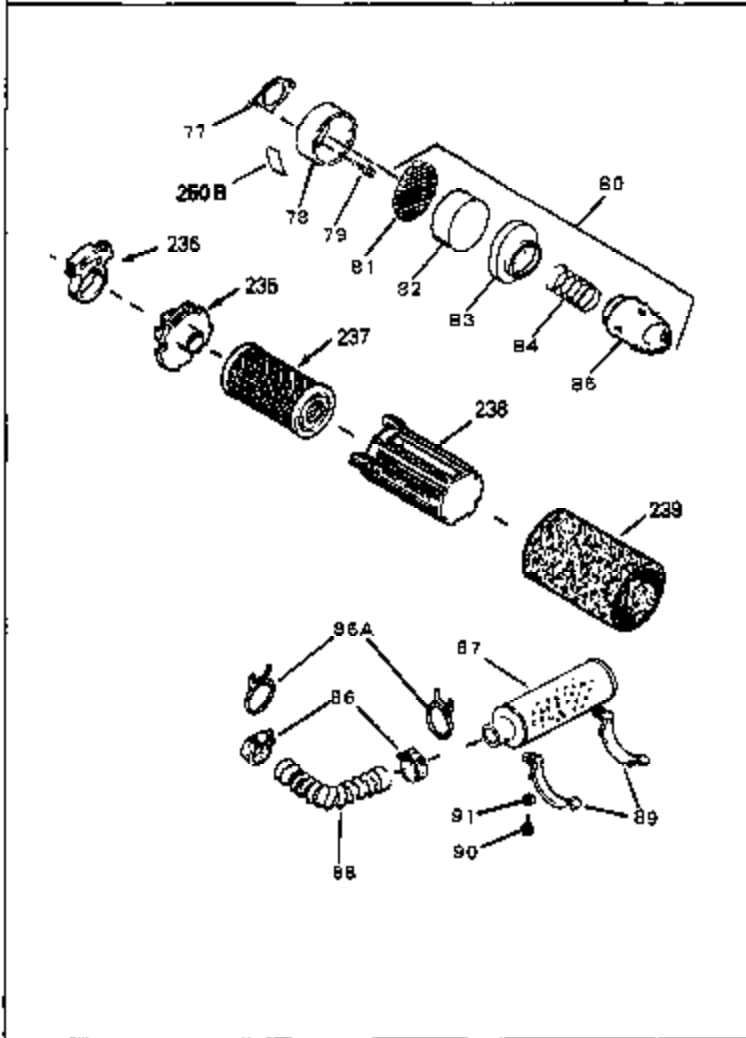

Ref #	Part Number	Qty	Description
108A	33971	0	Knob, Control
109	33970A	0	Control Assy., Speed
110	33802	0	Spring Compression
111	650777	0	Screw, Slotted fil. hd. mach., 6-32 x 7/16
112	650549	0	Screw
113	31342	0	Spring, Compression
114	30200	0	Screw
115	610973	0	Terminal Assy.
120B	33566	0	Muffler
122	33753	0	Plate, Lock
239	35435	0	Filter, Pre-Air (Poly)
252	30548B	0	Condenser
253	30547A	0	Contact Assy., Breaker