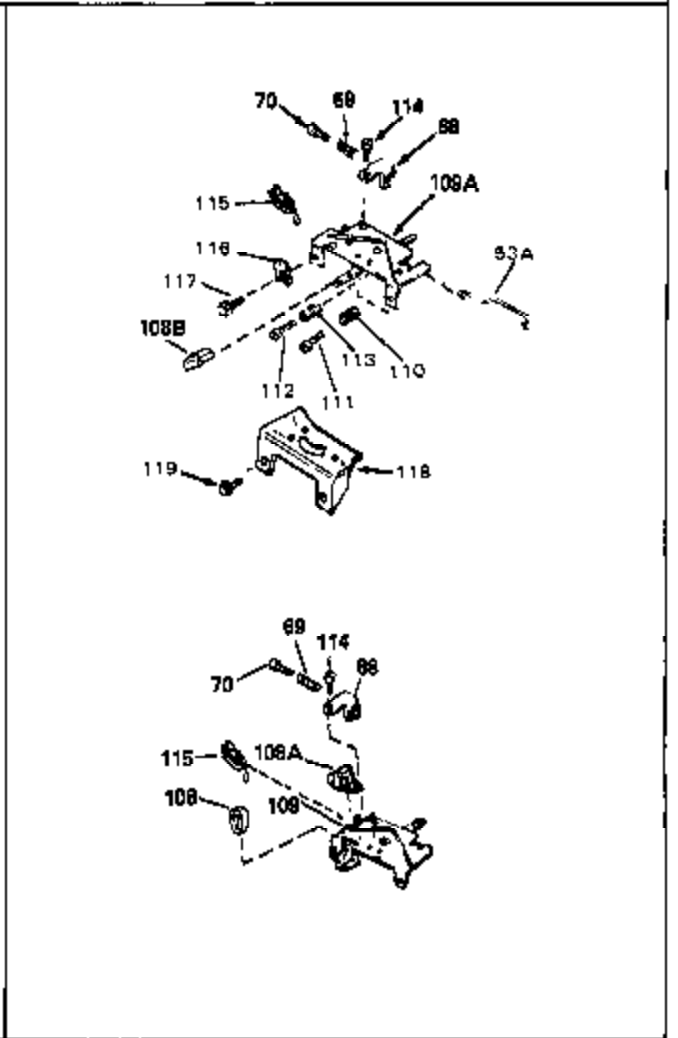

Ref #	Part Number	Qty	Description
108A	33971	0	Knob, Control
109	33970A	0	Control Assy., Speed
110	33802	0	Spring Compression
111	650777	0	Screw, Slotted fil. hd. mach., 6-32 x 7/16
112	650549	0	Screw
113	31342	0	Spring, Compression
114	30200	0	Screw
115	610973	0	Terminal Assy.
120B	33566	0	Muffler
122	33753	0	Plate, Lock
239	35435	0	Filter, Pre-Air (Poly)
252	30548B	0	Condenser
253	30547A	0	Contact Assy., Breaker