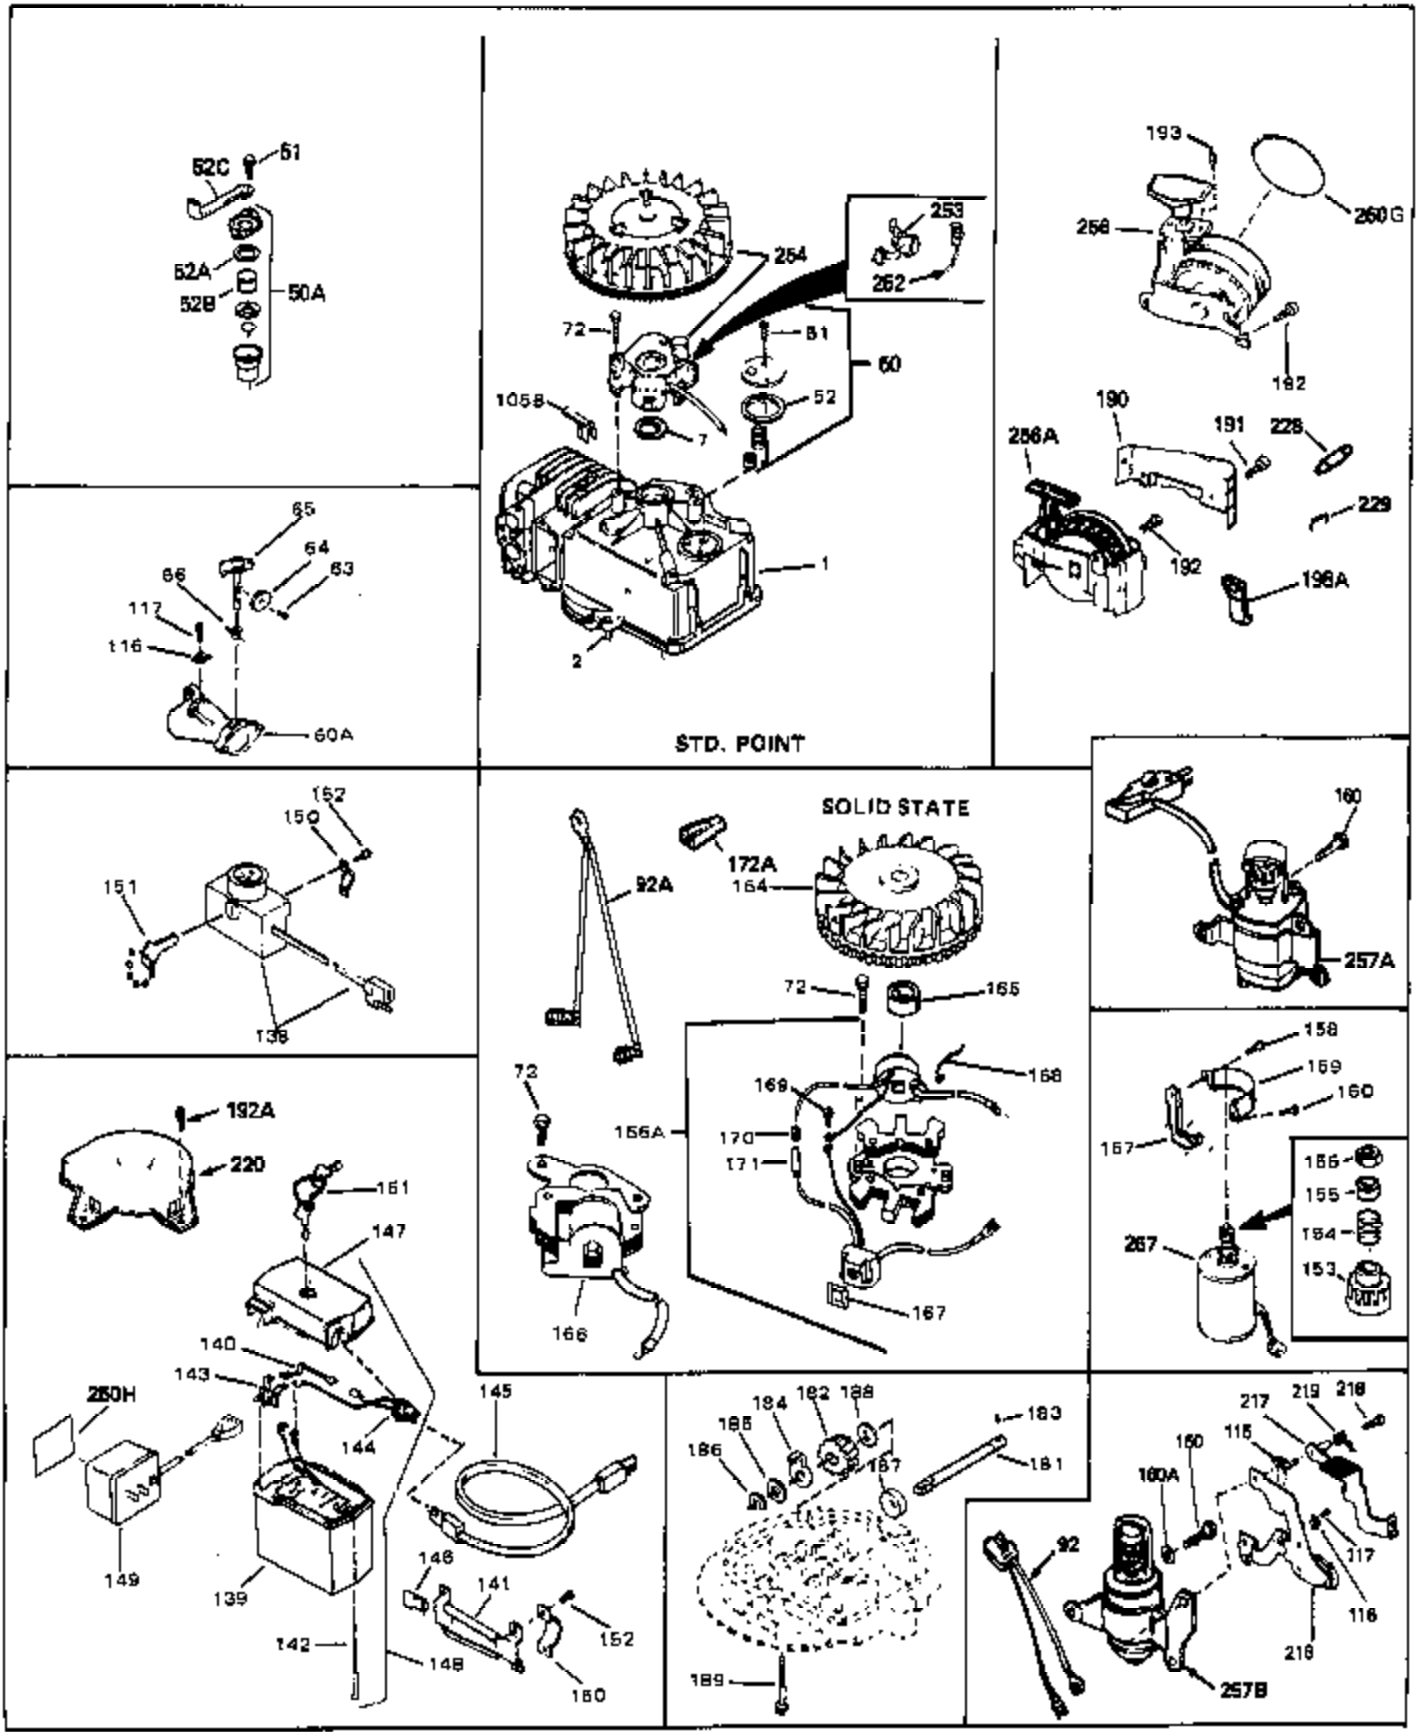

Ref #	Part Number	Qty	Description
1	33404A	0	Cylinder Assy. (2-5/8" Bore)
2	26727	0	Pin, Dowel
7	33876	0	Gasket, Stator
50	34215	0	Breather Assy.
51	30200	0	Screw
52	32760	0	Gasket, Breather
63	650506	0	Screw
64	631036	0	Shutter, Throttle
65	631530	0	Shaft Assy., Throttle
66	631066	0	Spring, Return
72	650489	0	Screw
92A	34084	0	Wire, Ground (Male fitting on one end and a
92A	34231	0	Wire, Ground (One female fitting & one
105B	29443	0	Clip, Fuel line
115	610973	0	Terminal Assy.
181	31748	0	Shaft, P.T.O.
182	31746	0	Gear, Worm
184	31745	0	Washer, Tang
185	31787	0	Washer, Flat
186	31749	0	Ring, Retaining
187	31744	0	Seal, Oil
188	31747	0	Washer, Thrust
189	650492	0	Screw
190	34239	0	Guard, Starter
191	34309	0	Stud
192A	0	0	Rivet, Pop (3/16" Dia.)
192	650802	0	Screw, Hex washer hd. taptite, 1/4-20 x 5/8
252	30548B	0	Condenser
253	30547A	0	Contact Assy., Breaker
254	610793A	0	Magneto, Tecumseh (w/ring gear)
256A	590531	0	Starter, Side mount rewind