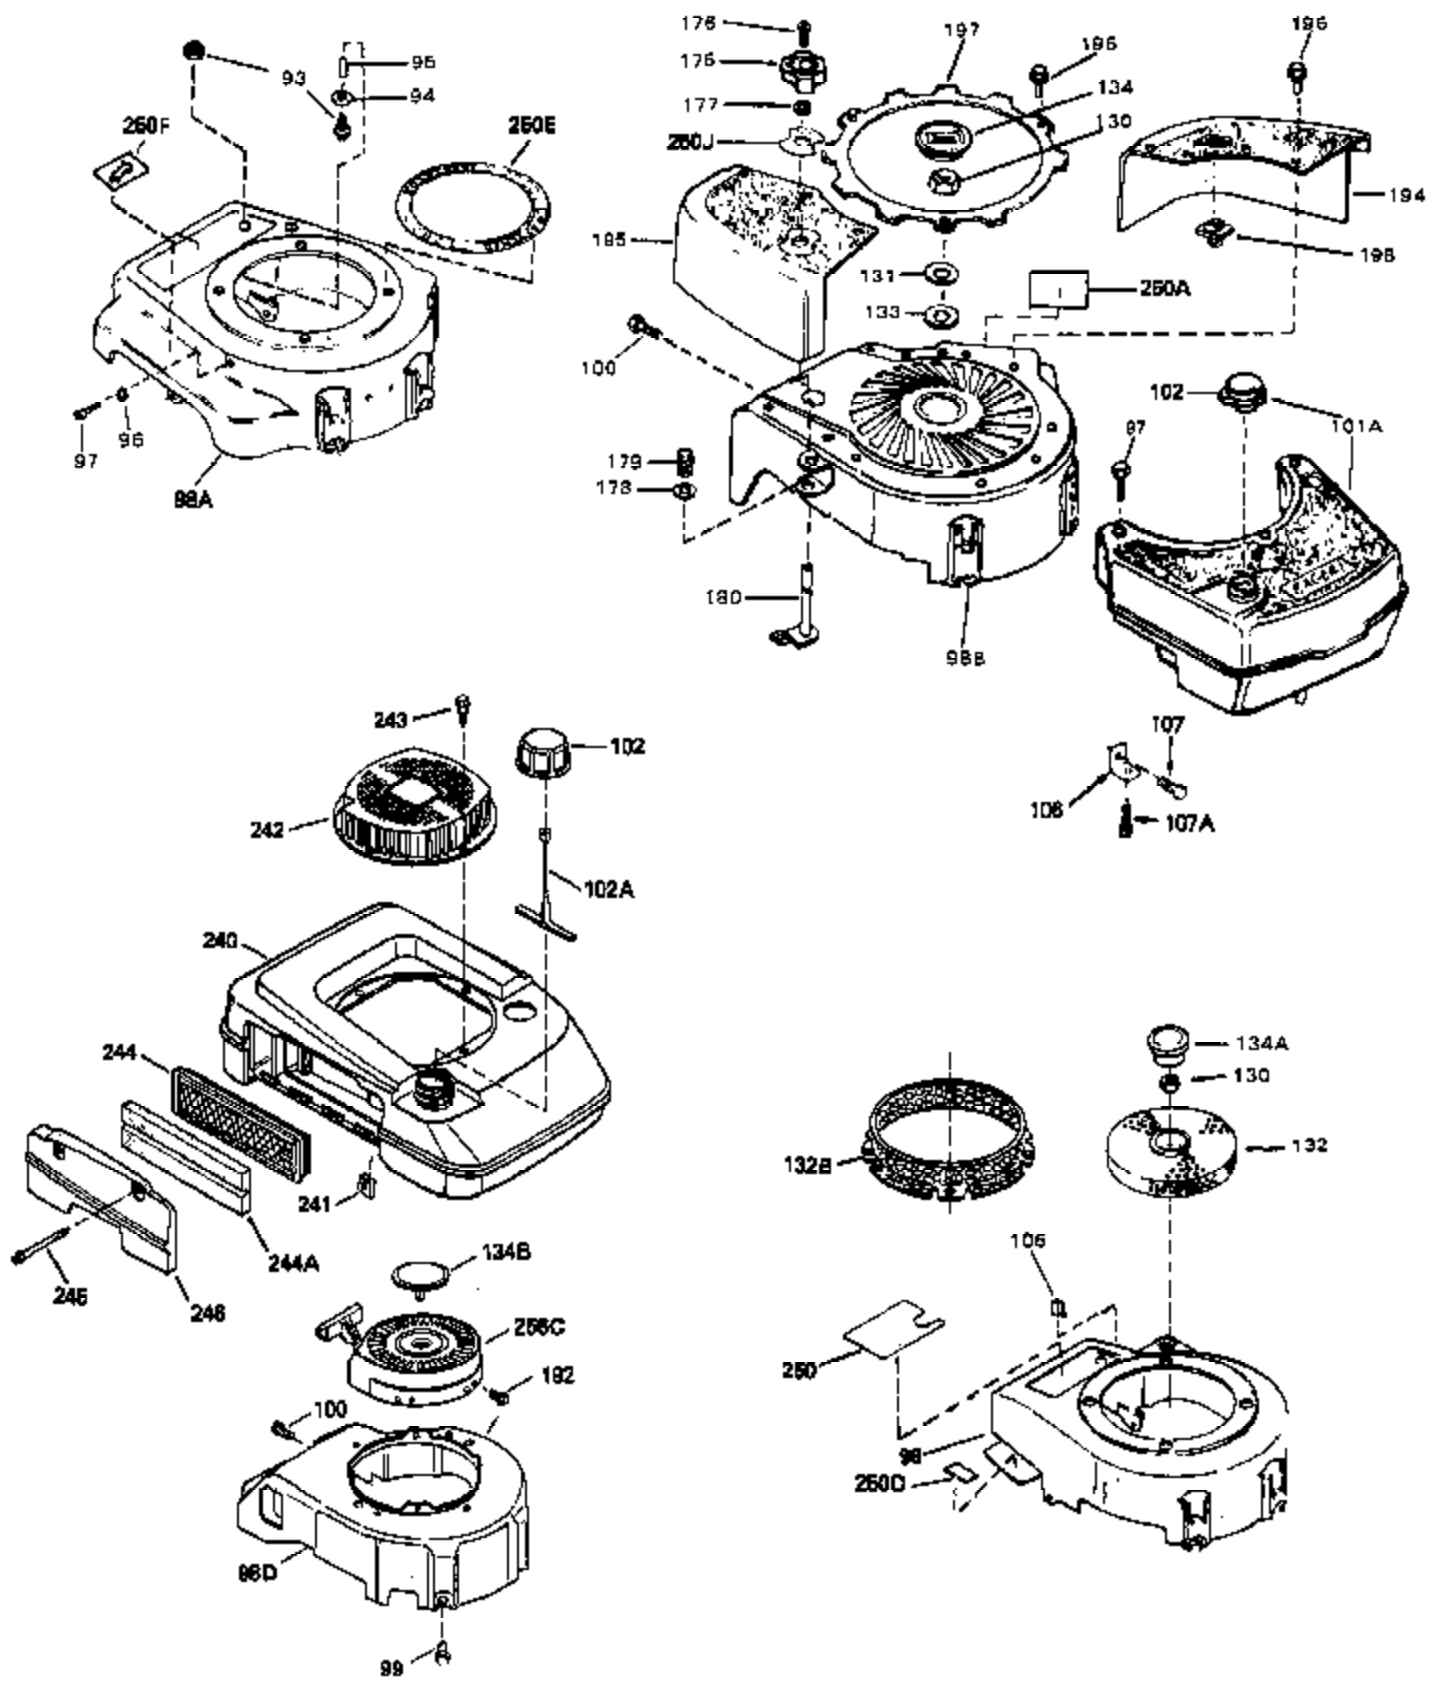

Ref #	Part Number	Qty	Description
1	33405	0	Cylinder Assy. (2-5/8" Bore)
2	26727	0	Pin, Dowel
50	34215	0	Breather Assy.
51	30200	0	Screw
52	32760	0	Gasket, Breather
63	650506	0	Screw
64	631036	0	Shutter, Throttle
65	631530	0	Shaft Assy., Throttle
66	631066	0	Spring, Return
72	650489	0	Screw
92A	34231	0	Wire, Ground (One female fitting & one
115	610973	0	Terminal Assy.
192	650737	0	Screw, Hex washer hd. taptite, 1/4-20 x 1/2
192A	0	0	Rivet, Pop (3/16" Dia.)
250G	33407	0	Decal, Decorative
252	30548B	0	Condenser
253	30547A	0	Contact Assy., Breaker
254	610850	0	Magneto, Tecumseh (w/ring gear)
256	590450A	0	Starter, Side mount rewind