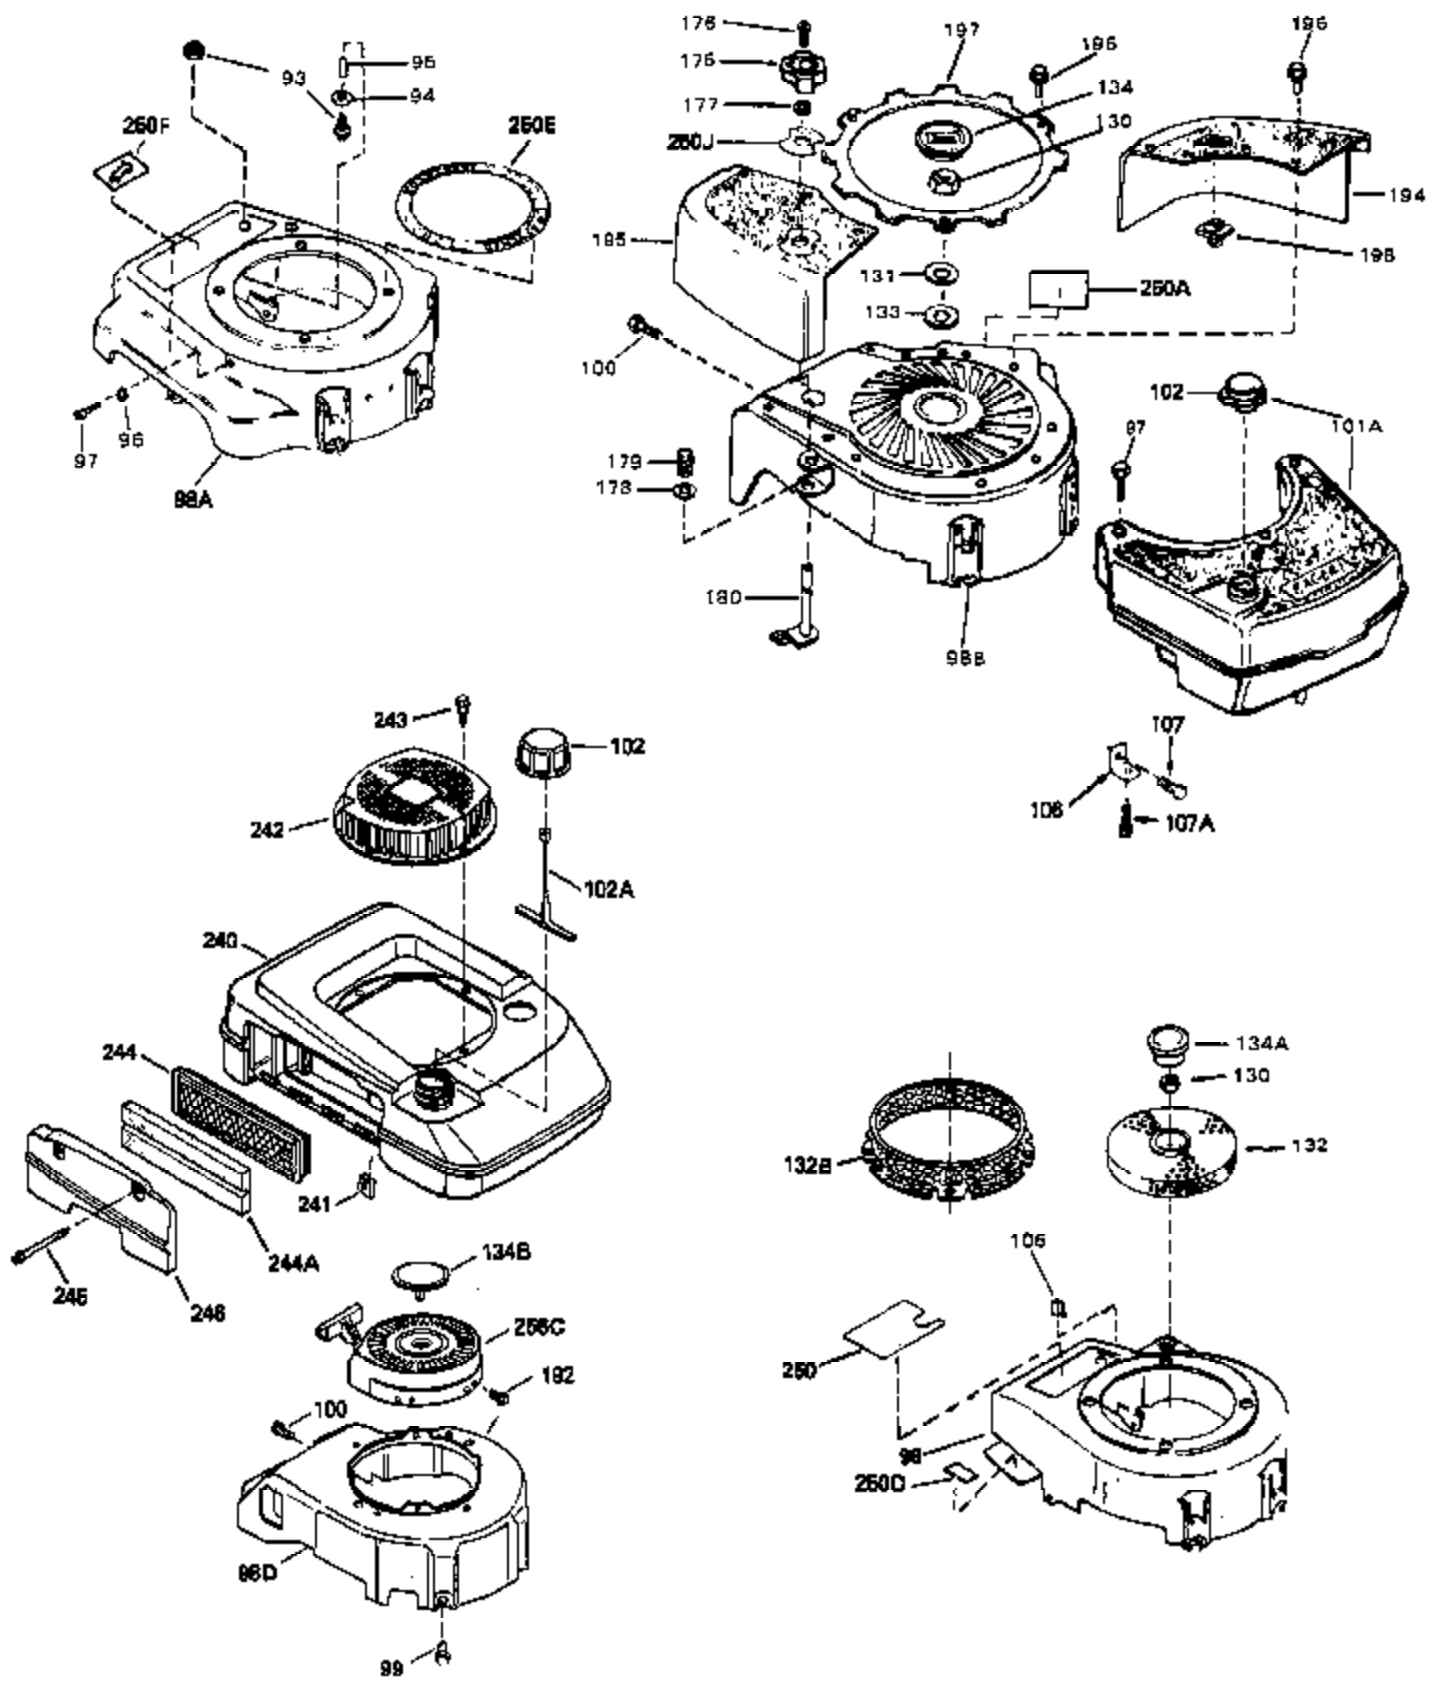

Ref #	Part Number	Qty	Description
52	32760	0	Gasket, Breather
53	32652	0	Link, Throttle
54	33151	0	Link, Governor spring
55	32755	0	Cover, Valve spring box
56	27234	0	Gasket, Breather cover
57	30063	0	Screw
59	32649	0	Gasket, Intake
60	31384A	0	Pipe, Intake
61	6201	0	Screw
62	650451	0	Screw
67	26756	0	Gasket, Carburetor
71	29752	0	Nut
99	650831	0	Screw, Hex washer hd. Powerlok thread,
102	34118	0	Cap, Fuel filler (Red Plastic) (Spurt
102	410144B	0	Cap, Fuel filler (White Plastic) (Std.)
103	29774	0	Line, Fuel (Braided 8.25")
103	30705	0	Line, Fuel (Braided 16")
103	34357	0	Line, Fuel (Epichlorohydrin 6-3/4")
104	26460	0	Clamp, Fuel line
115	610973	0	Terminal Assy.
121	792005	0	Screw, Hex hd., 1/4-20 x 2-1/2
124	650562	0	Screw
125	34282	0	"O" Ring (.612 I.D. x .812 O.D. x .103
125	30139	0	"O" Ring
126	32799	0	Tube, Oil filler
127	29985	0	"O" Ring
128	30140	0	Dipstick, Oil (Screw In)
129	610118	0	Cover, Spark plug
130	650607	0	Nut, Flywheel
131	650815	0	Washer, Belleville
135	33086	0	Lever, Speed adj.
192A	0	0	Rivet, Pop (3/16" Dia.)
201	730207	0	Magneto-to-Solid State Conversion Kit
251	631021	0	Inlet Needle, Seat & Clip Assy.
255	631851	0	Carburetor
258	33238C	0	Gasket Set

Ref #	Part Number	Qty	Description
1	33405	0	Cylinder Assy. (2-5/8" Bore)
2	26727	0	Pin, Dowel
50	34215	0	Breather Assy.
51	30200	0	Screw
52	32760	0	Gasket, Breather
63	650506	0	Screw
64	631036	0	Shutter, Throttle
65	631530	0	Shaft Assy., Throttle
66	631066	0	Spring, Return
72	650489	0	Screw
115	610973	0	Terminal Assy.
181	31748	0	Shaft, P.T.O.
182	31746	0	Gear, Worm
184	31745	0	Washer, Tang
185	31787	0	Washer, Flat
186	31749	0	Ring, Retaining
187	31744	0	Seal, Oil
188	31747	0	Washer, Thrust
189	650492	0	Screw
192A	0	0	Rivet, Pop (3/16" Dia.)
192	650737	0	Screw, Hex washer hd. taptite, 1/4-20 x 1/2
250G	33407	0	Decal, Decorative
252	30548B	0	Condenser
253	30547A	0	Contact Assy., Breaker
254	610850	0	Magneto, Tecumseh (w/ring gear)
256	590429A	0	Starter, Side mount rewind