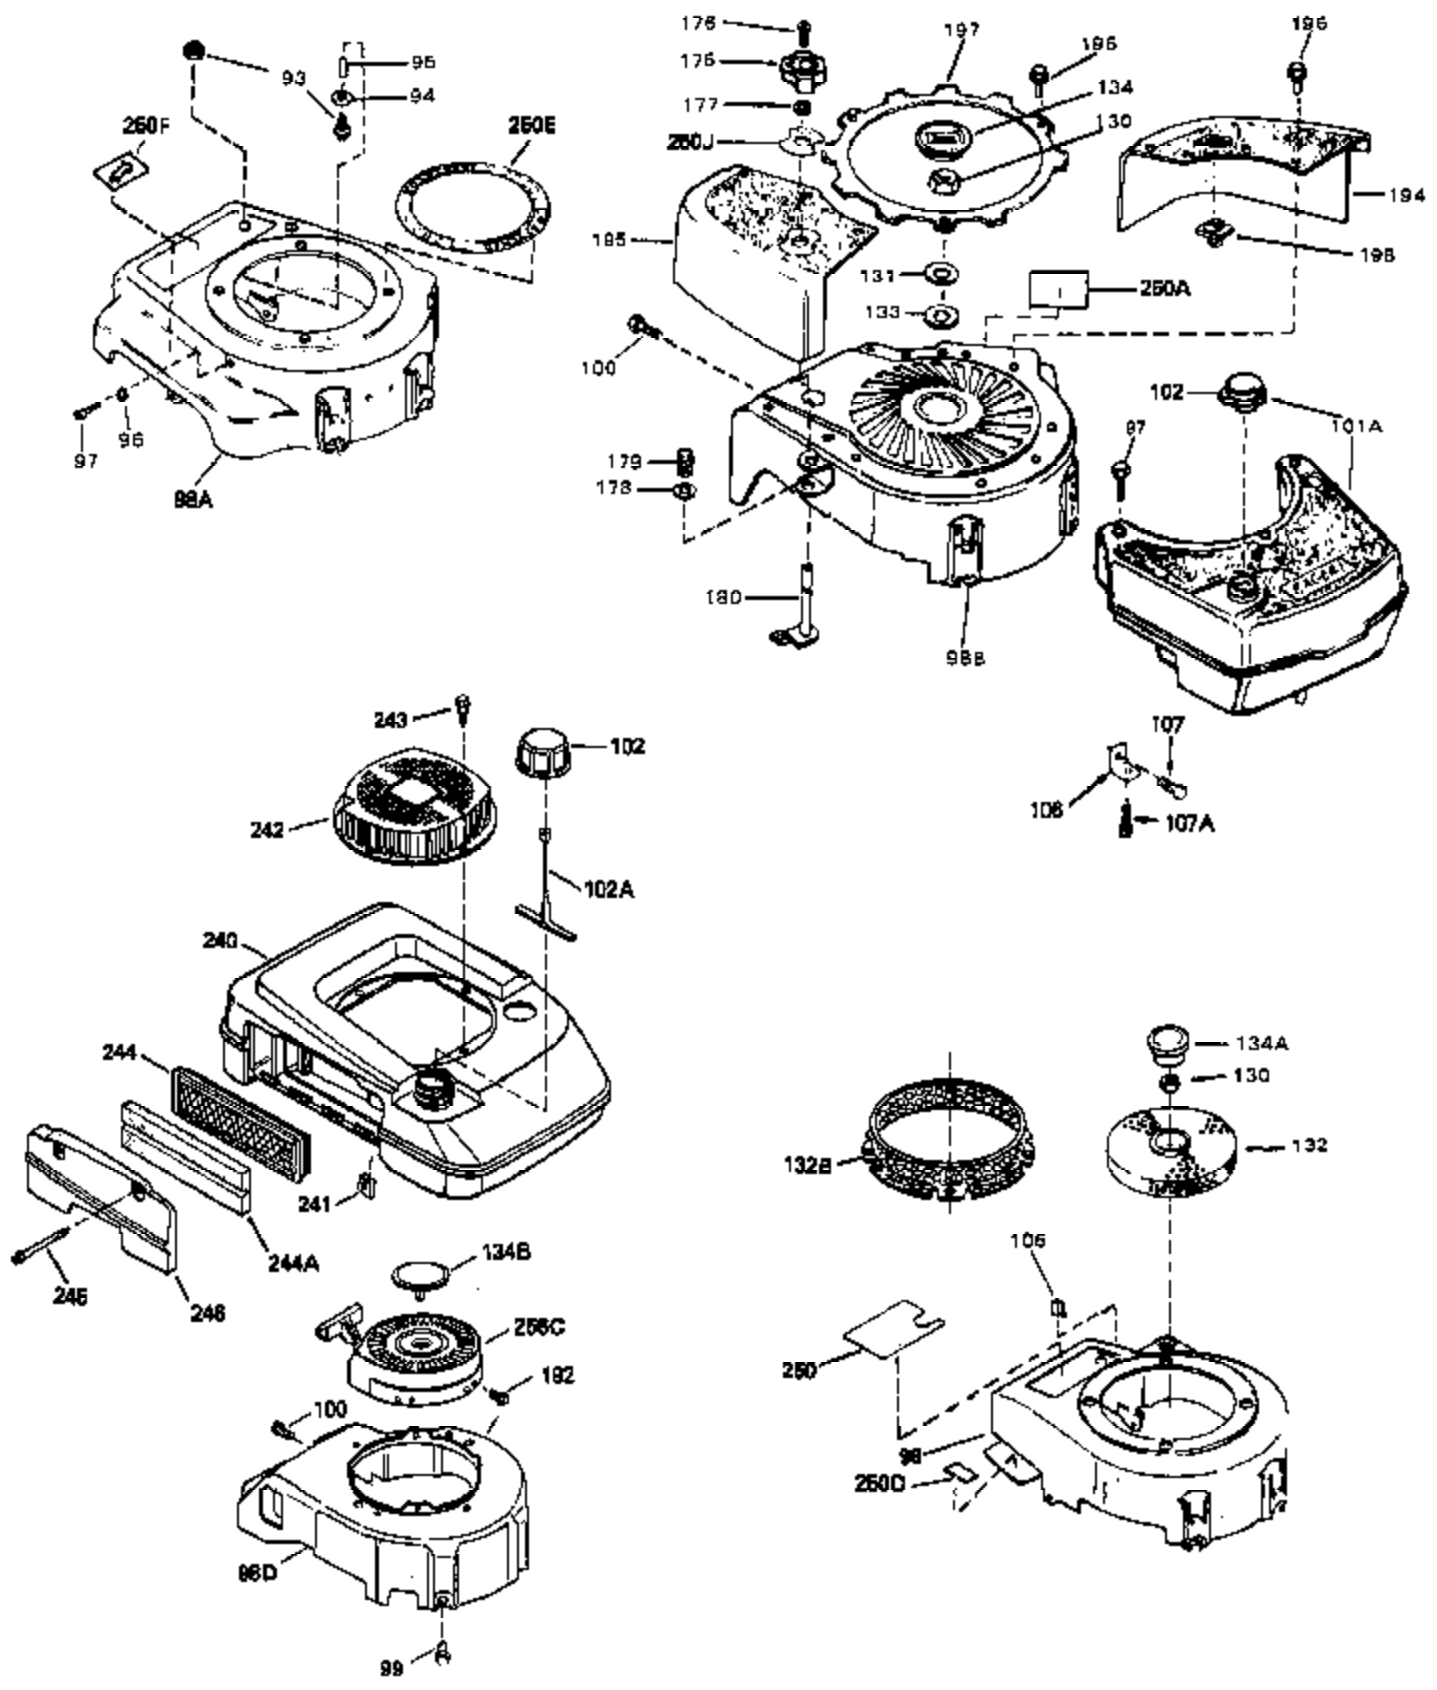

Ref #	Part Number	Qty	Description
1	34959	0	Cylinder Assy. (2-5/8" Bore)
2	26727	0	Pin, Dowel
7	33876	0	Gasket, Stator
50	34215	0	Breather Assy.
51	30200	0	Screw
52	32760	0	Gasket, Breather
63	650506	0	Screw
64	631036	0	Shutter, Throttle
65	631530	0	Shaft Assy., Throttle
66	631066	0	Spring, Return
72	650489	0	Screw
92A	34432	0	Wire, Ground (Two female & one double male
115	610973	0	Terminal Assy.
192A	0	0	Rivet, Pop (3/16" Dia.)
192	650802	0	Screw, Hex washer hd. taptite, 1/4-20 x 5/8
252	30548B	0	Condenser
253	30547A	0	Contact Assy., Breaker
256A	590531	0	Starter, Side mount rewind