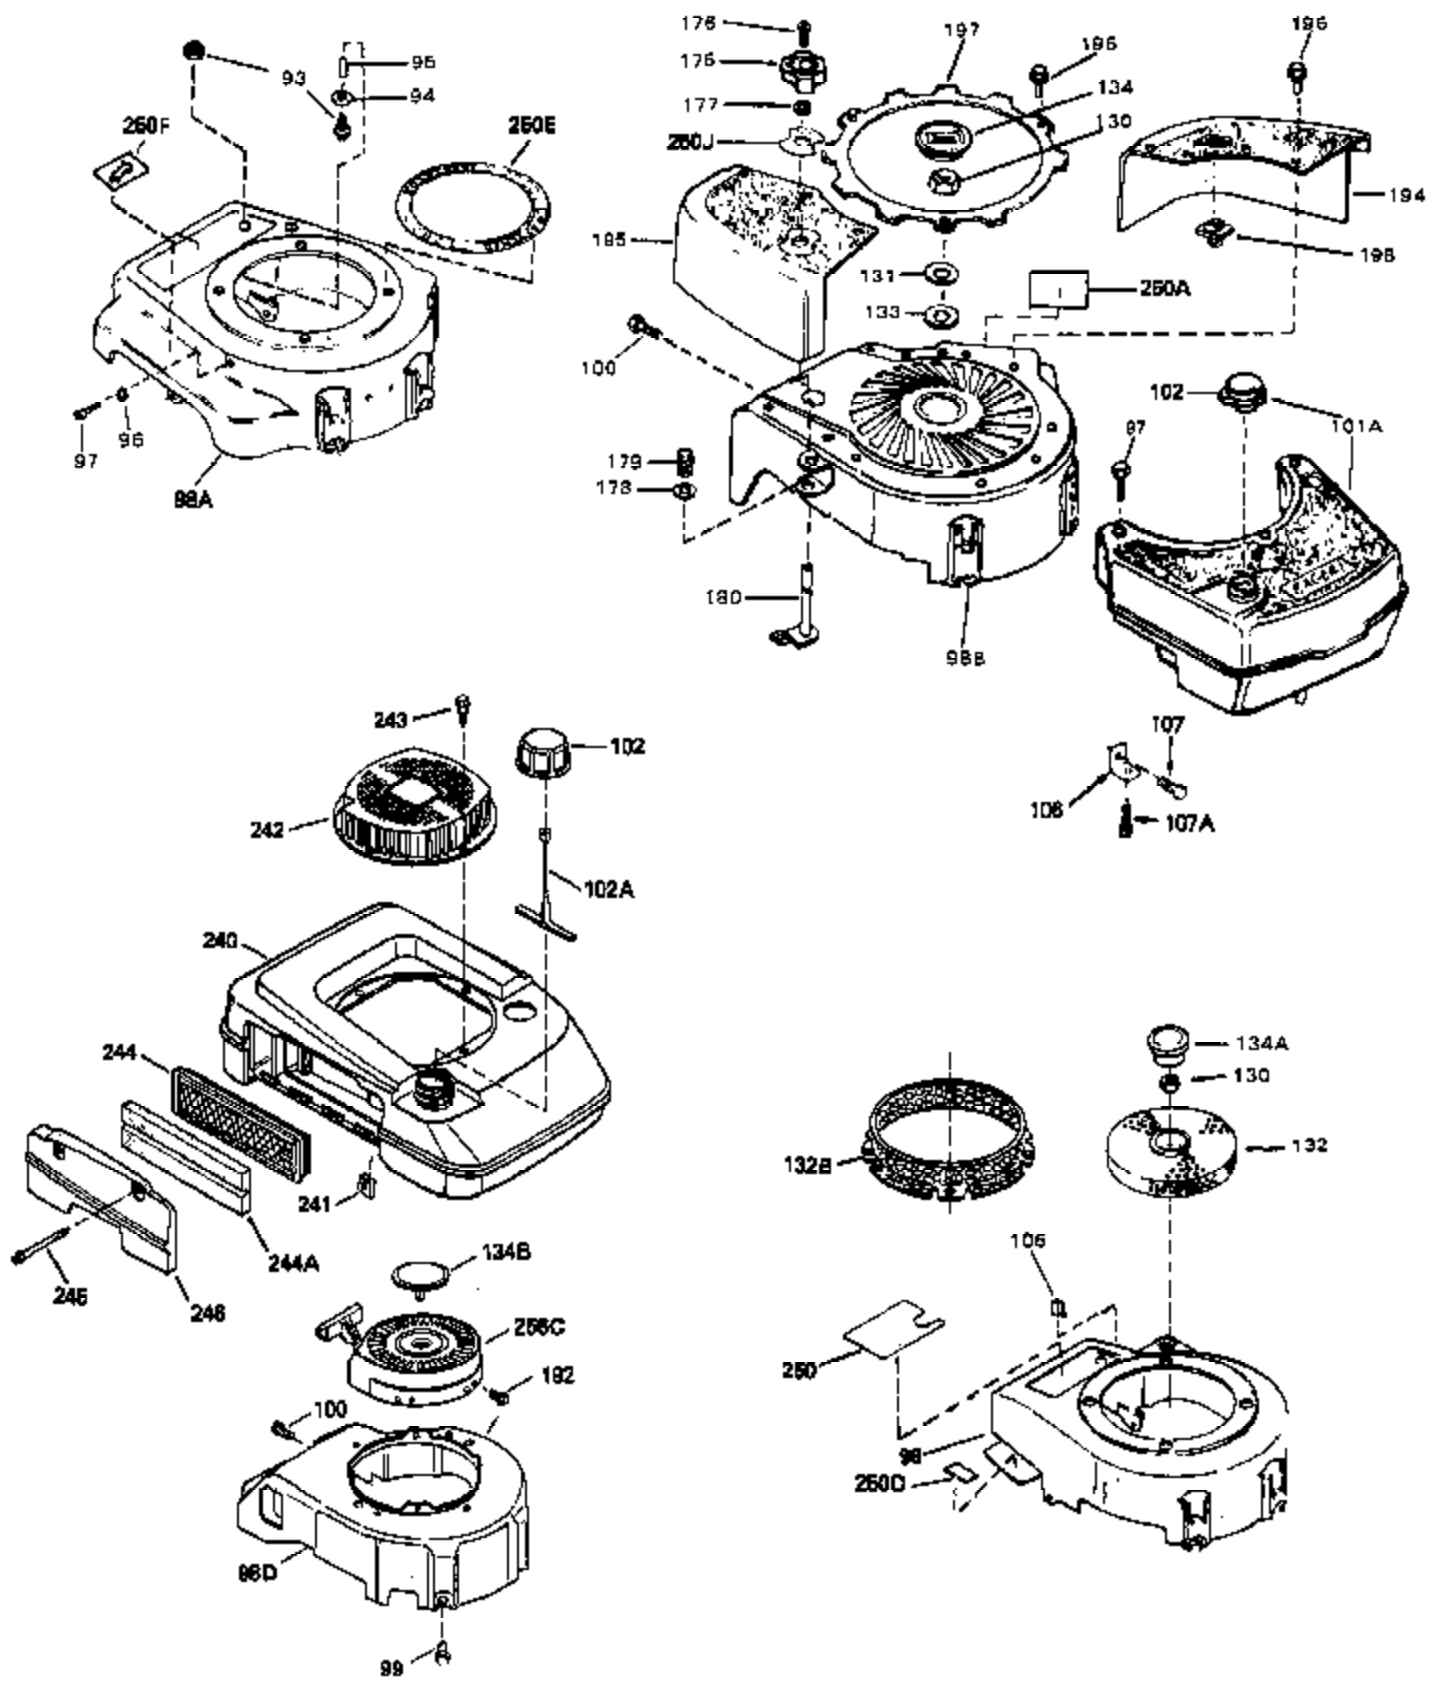

Ref #	Part Number	Qty	Description
1	33405	0	Cylinder Assy. (2-5/8" Bore)
2	26727	0	Pin, Dowel
50	34215	0	Breather Assy.
51	30200	0	Screw
52	32760	0	Gasket, Breather
63	650506	0	Screw
64	631036	0	Shutter, Throttle
65	631530	0	Shaft Assy., Throttle
66	631066	0	Spring, Return
72	650489	0	Screw
105B	29443	0	Clip, Fuel line
115	610973	0	Terminal Assy.
164	610849A	0	Flywheel (Solid State)
165	34080	0	Spacer, Flywheel key
166A	610893	0	Stator Plate Assy.
167	610738	0	Clip, Coil shield
168	31311	0	Clip, Coil locking
169	32016	0	Screw, Pan hd. self-tap, 8-32 x 1/2
170	610928	0	Connector
171	610929	0	Sleeve, Insulation
192A	0	0	Rivet, Pop (3/16" Dia.)
192	650737	0	Screw, Hex washer hd. taptite, 1/4-20 x 1/2
256	590429A	0	Starter, Side mount rewind