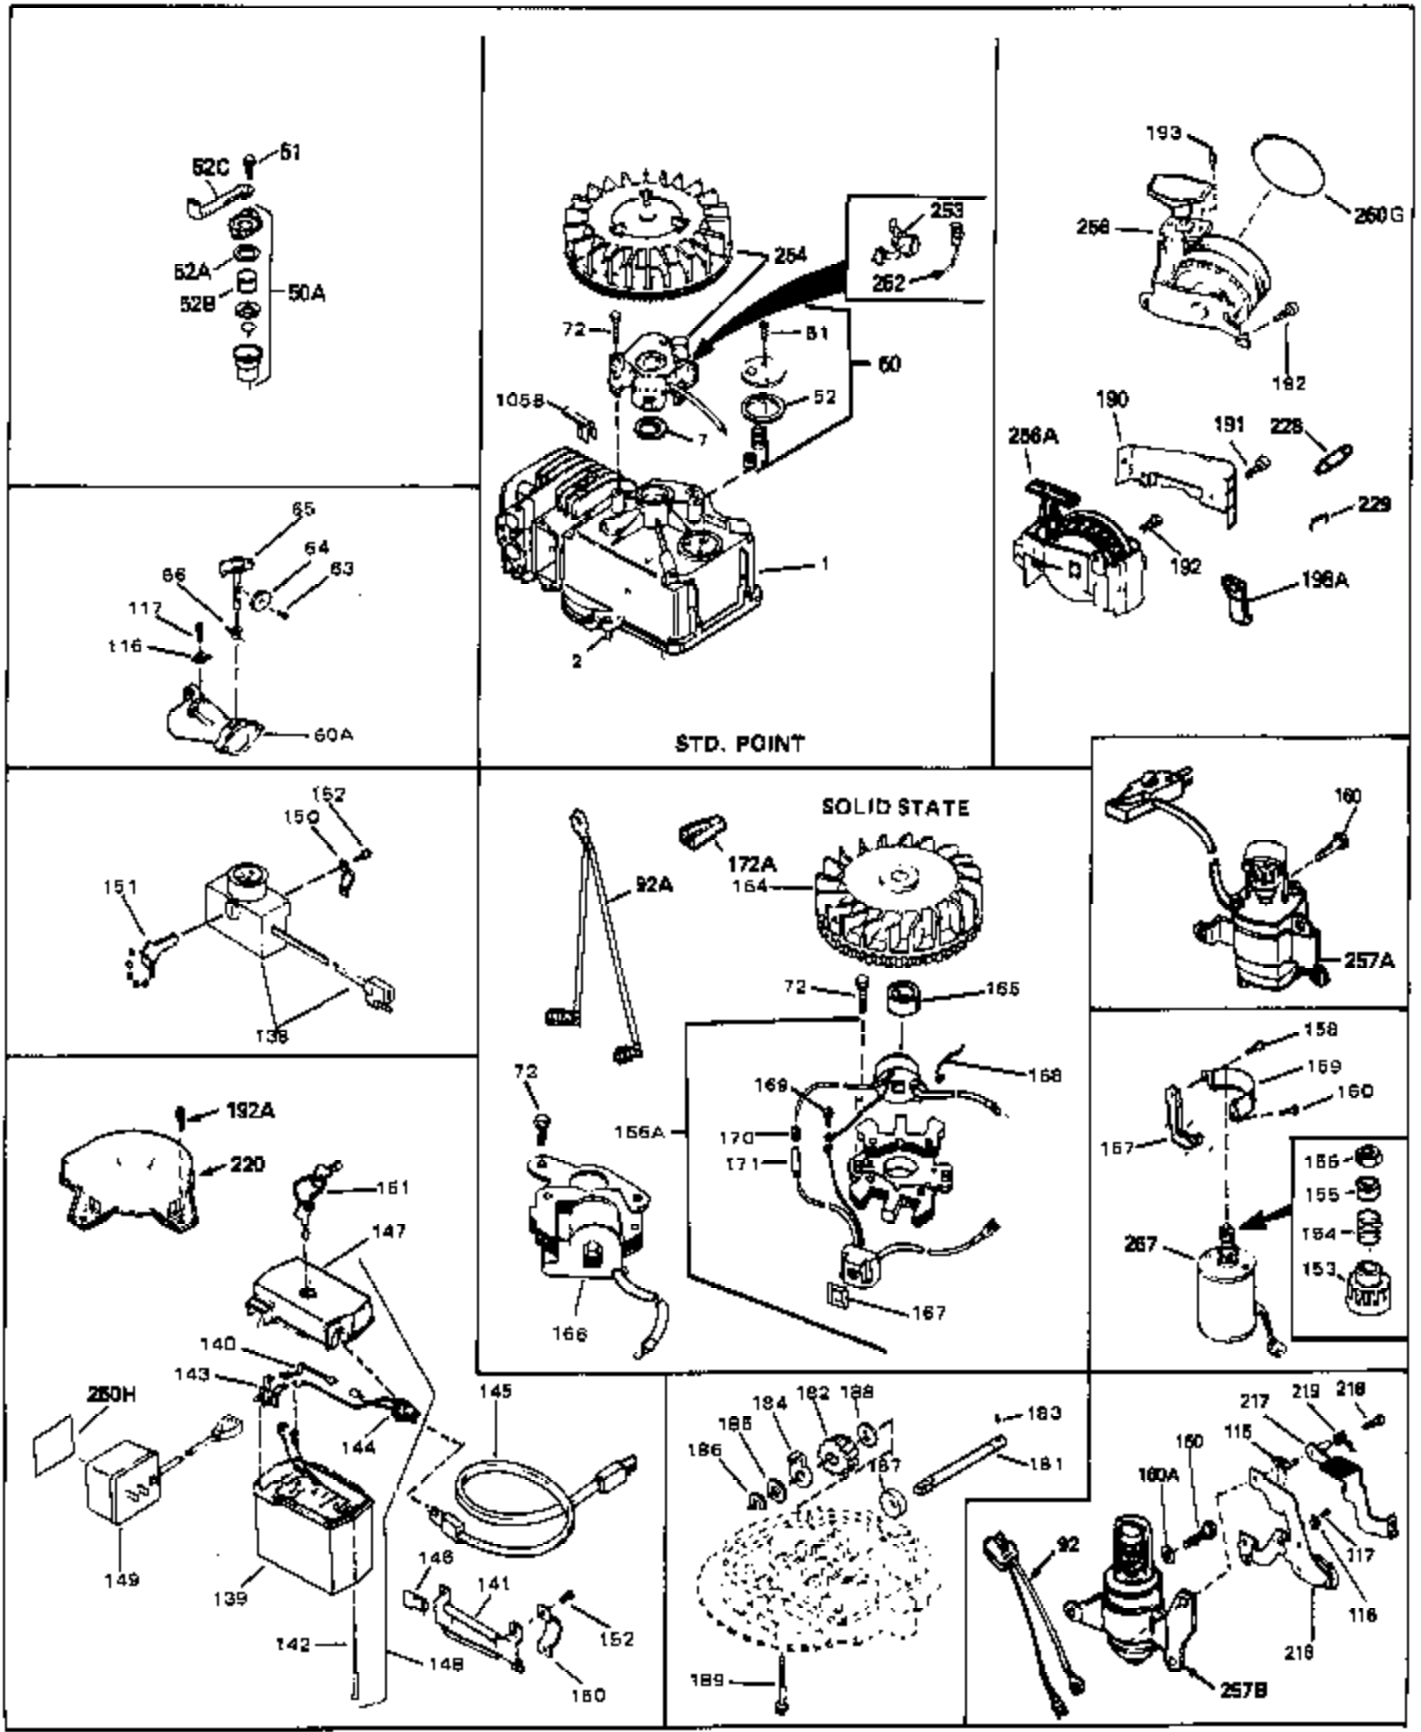

Ref #	Part Number	Qty	Description
	1 33404A	0	Cylinder Assy. (2-5/8" Bore)
	2 26727	0	Pin, Dowel
	50 34215	0	Breather Assy.
	51 30200	0	Screw
	52 32760	0	Gasket, Breather
	63 650506	0	Screw
	64 631036	0	Shutter, Throttle
	65 631530	0	Shaft Assy., Throttle
	66 631066	0	Spring, Return
	72 650489	0	Screw
	92A 34084	0	Wire, Ground (Male fitting on one end and a
	92A 34231	0	Wire, Ground (One female fitting & one
	105B 29443	0	Clip, Fuel line
	115 610973	0	Terminal Assy.
	181 31748	0	Shaft, P.T.O.
	182 31746	0	Gear, Worm
	184 31745	0	Washer, Tang
	185 31787	0	Washer, Flat
	186 31749	0	Ring, Retaining
	187 31744	0	Seal, Oil
	188 31747	0	Washer, Thrust
	189 650492	0	Screw
	192 650737	0	Screw, Hex washer hd. taptite, 1/4-20 x 1/2
	192A 0	0	Rivet, Pop (3/16" Dia.)
	252 30548B	0	Condenser
	253 30547A	0	Contact Assy., Breaker
	254 610793	0	Magneto, Tecumseh (w/ring gear)
	256 590429A	0	Starter, Side mount rewind