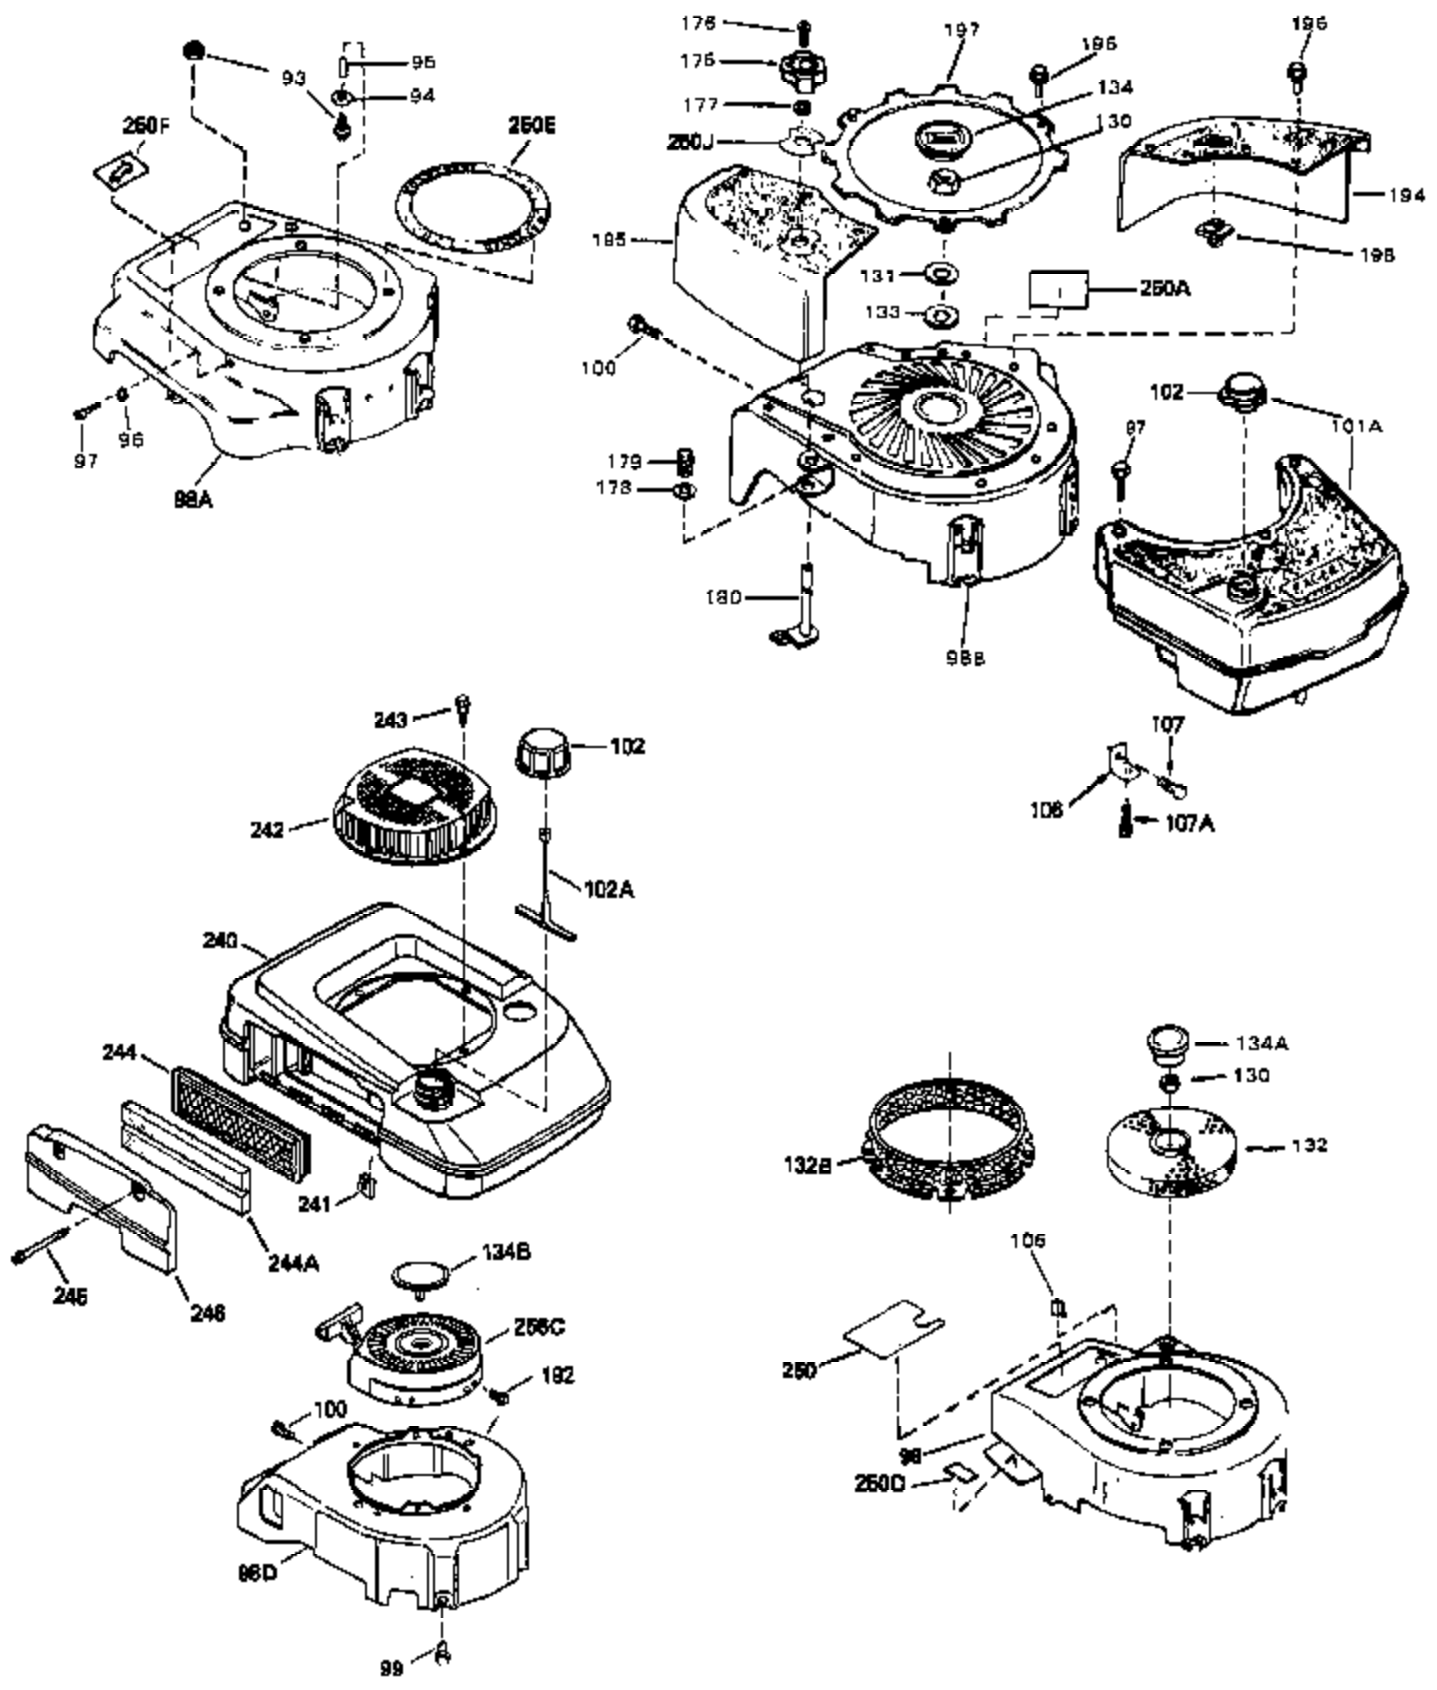

Ref #	Part Number	Qty	Description
	1 33404A	0	Cylinder Assy. (2-5/8" Bore)
	2 26727	0	Pin, Dowel
	50 34215	0	Breather Assy.
	51 30200	0	Screw
	52 32760	0	Gasket, Breather
	63 650506	0	Screw
	64 631036	0	Shutter, Throttle
	65 631530	0	Shaft Assy., Throttle
	66 631066	0	Spring, Return
	72 650489	0	Screw
	92A 34084	0	Wire, Ground (Male fitting on one end and a
	92A 34231	0	Wire, Ground (One female fitting & one
	105B 29443	0	Clip, Fuel line
	115 610973	0	Terminal Assy.
	181 31748	0	Shaft, P.T.O.
	182 31746	0	Gear, Worm
	184 31745	0	Washer, Tang
	185 31787	0	Washer, Flat
	186 31749	0	Ring, Retaining
	187 31744	0	Seal, Oil
	188 31747	0	Washer, Thrust
	189 650492	0	Screw
	192 650737	0	Screw, Hex washer hd. taptite, 1/4-20 x 1/2
	192A 0	0	Rivet, Pop (3/16" Dia.)
	252 30548B	0	Condenser
	253 30547A	0	Contact Assy., Breaker
	254 610793	0	Magneto, Tecumseh (w/ring gear)
	256 590429A	0	Starter, Side mount rewind