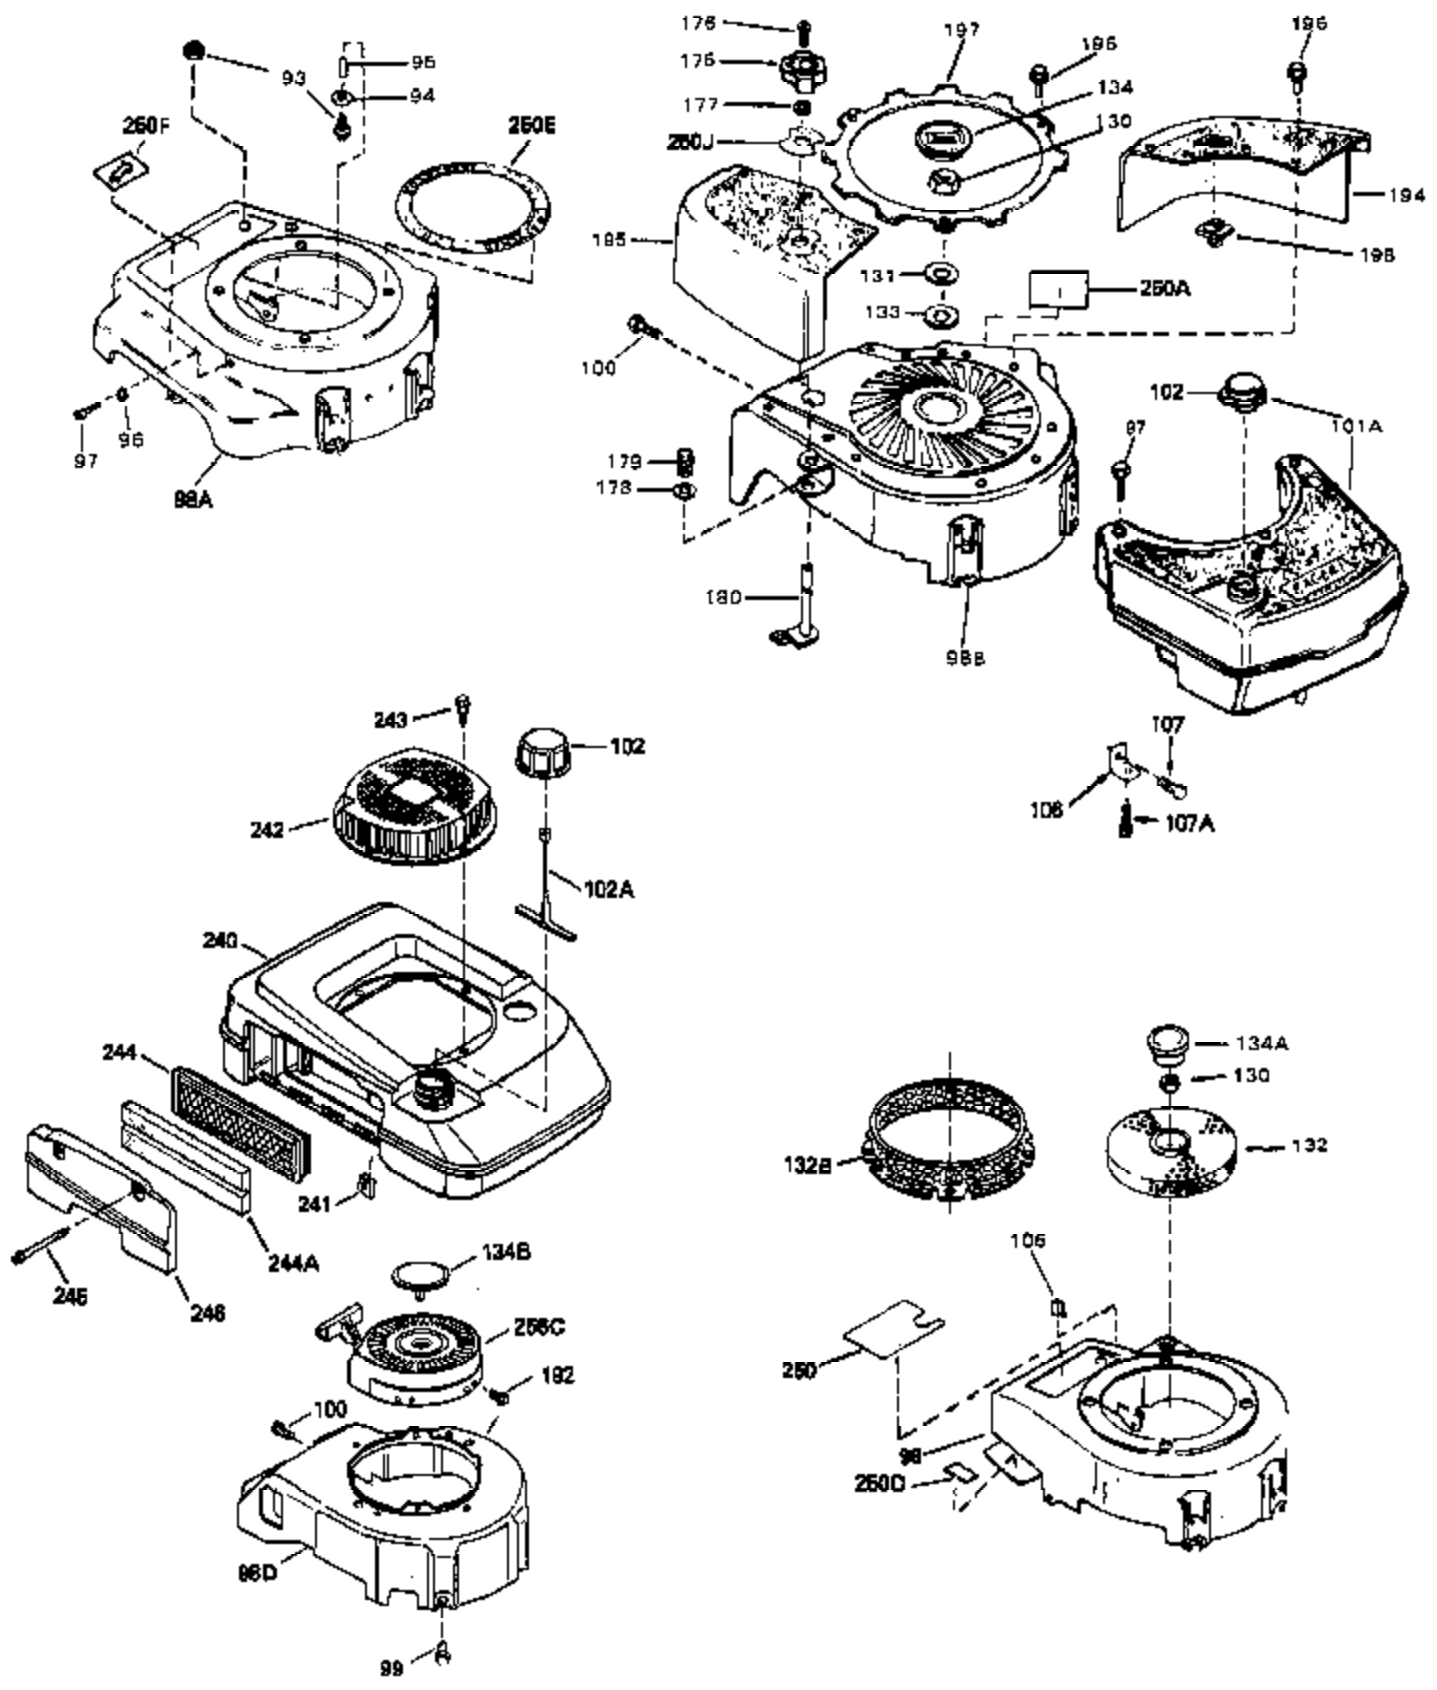

Ref #	Part Number	Qty	Description
1	34959	0	Cylinder Assy. (2-5/8" Bore)
2	26727	0	Pin, Dowel
7	33876	0	Gasket, Stator
50	34215	0	Breather Assy.
51	30200	0	Screw
52	32760	0	Gasket, Breather
63	650506	0	Screw
64	631036	0	Shutter, Throttle
65	631530	0	Shaft Assy., Throttle
66	631066	0	Spring, Return
72	650489	0	Screw
92A	34432	0	Wire, Ground (Two female & one double male
115	610973	0	Terminal Assy.
181	31748	0	Shaft, P.T.O.
182	31746	0	Gear, Worm
184	31745	0	Washer, Tang
185	31787	0	Washer, Flat
186	31749	0	Ring, Retaining
187	31744	0	Seal, Oil
188	31747	0	Washer, Thrust
189	650492	0	Screw
192	650802	0	Screw, Hex washer hd. taptite, 1/4-20 x 5/8
192A	0	0	Rivet, Pop (3/16" Dia.)
252	30548B	0	Condenser
253	30547A	0	Contact Assy., Breaker
256A	590531	0	Starter, Side mount rewind