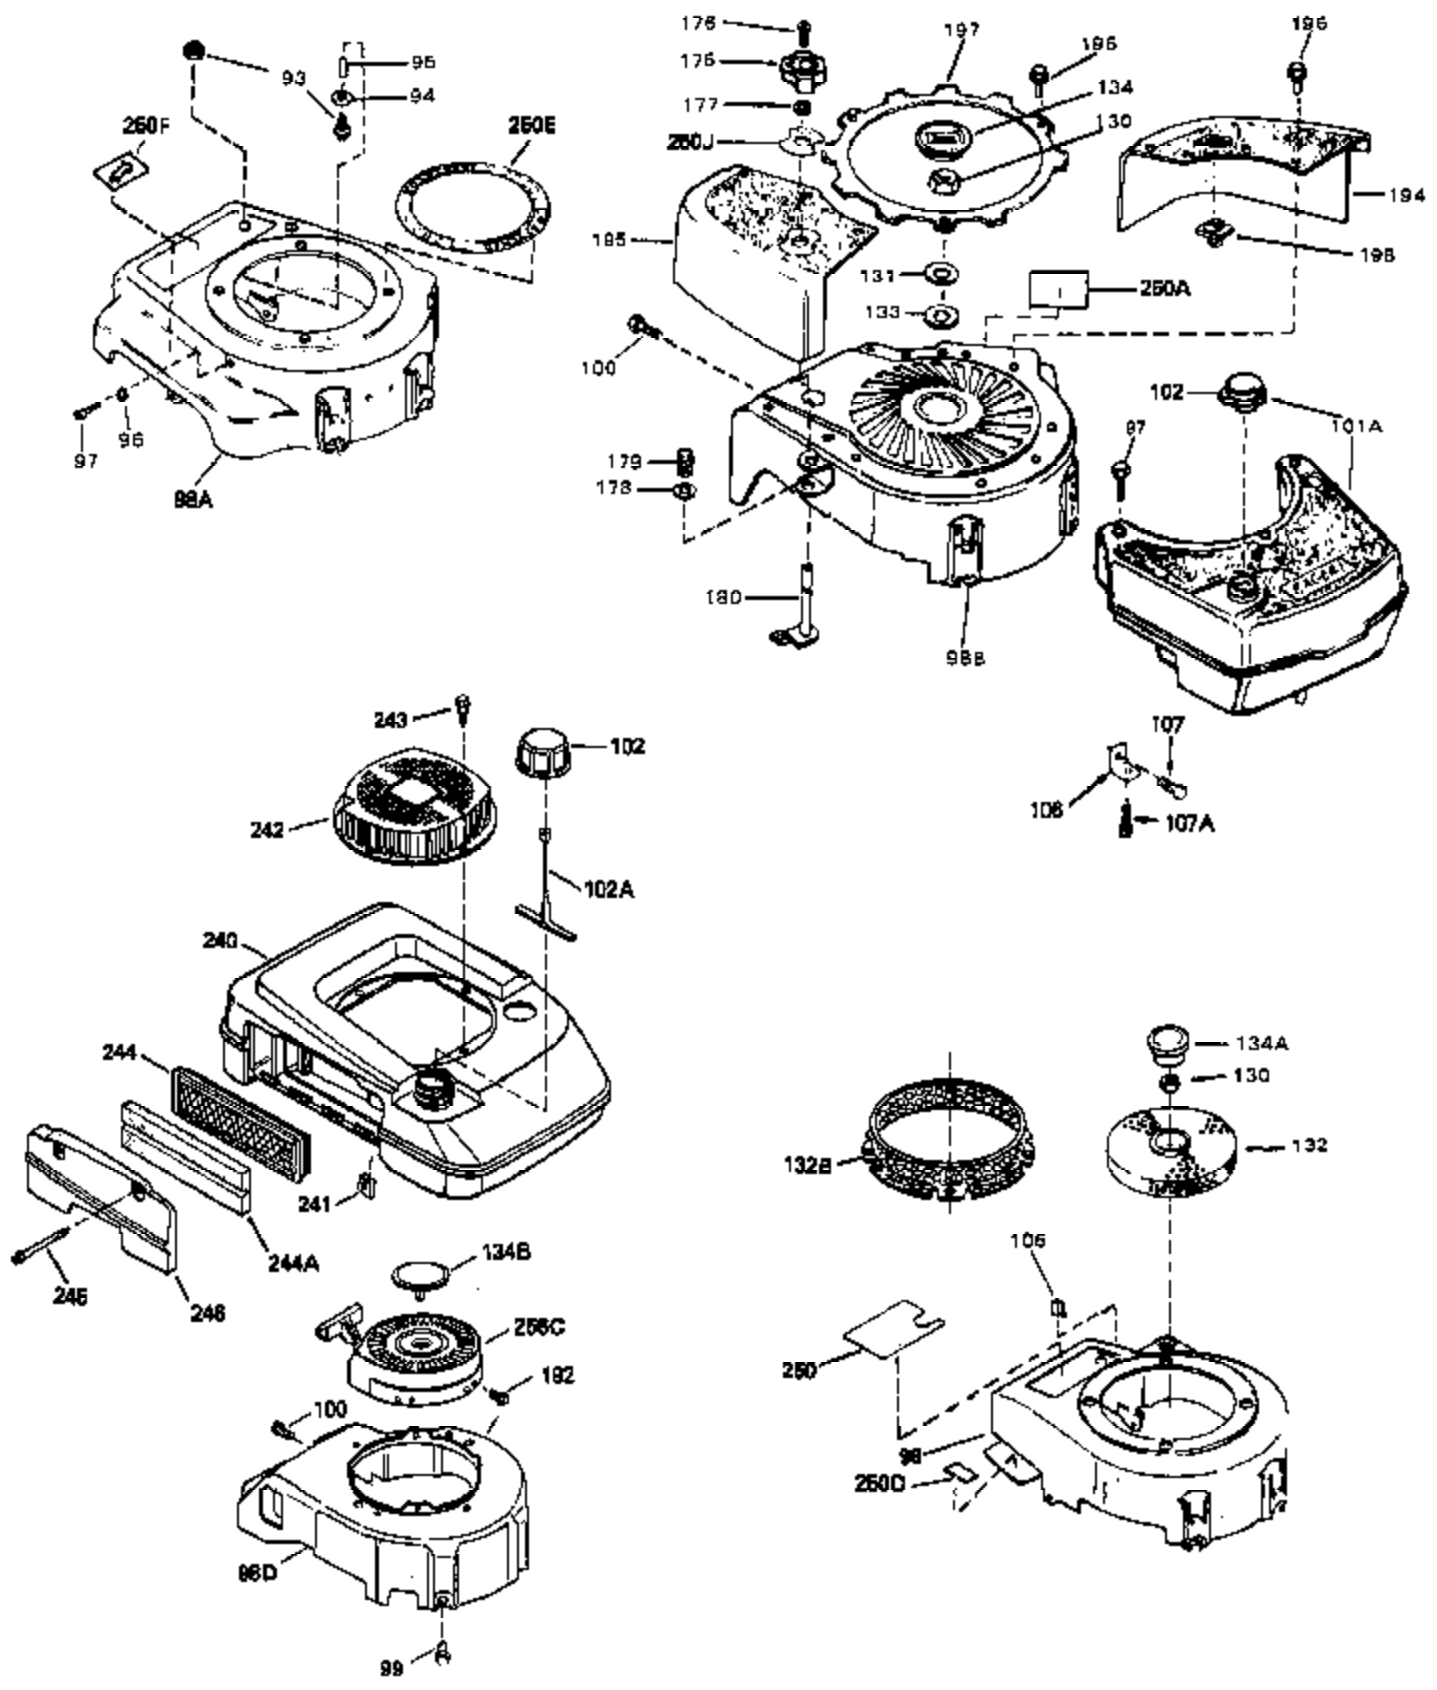

Ref #	Part Number	Qty	Description
52	32760	0	Gasket, Breather
54	33151	0	Link, Governor spring
55	32755	0	Cover, Valve spring box
56	27234	0	Gasket, Breather cover
57	30063	0	Screw
59	32649	0	Gasket, Intake
60	31384A	0	Pipe, Intake
61	6201	0	Screw
62	650451	0	Screw
67	26756	0	Gasket, Carburetor
71	29752	0	Nut
75	32972	0	Cleaner, Air
76	33168	0	Clamp, Corbin
99	650831	0	Screw, Hex washer hd. Powerlok thread,
102	34118	0	Cap, Fuel filler (Red Plastic) (Spurt
102	410144B	0	Cap, Fuel filler (White Plastic) (Std.)
103	29774	0	Line, Fuel (Braided 8.25")
103	30705	0	Line, Fuel (Braided 16")
103	34357	0	Line, Fuel (Epichlorohydrin 6-3/4")
104	26460	0	Clamp, Fuel line
115	610973	0	Terminal Assy.
121	792005	0	Screw, Hex hd., 1/4-20 x 2-1/2
124	650562	0	Screw
125	30139	0	"O" Ring
125	34282	0	"O" Ring (.612 I.D. x .812 O.D. x .103
126	32750	0	Tube, Oil filler
127	29985	0	"O" Ring
128	30140	0	Dipstick, Oil (Screw In)
129	610118	0	Cover, Spark plug
130	650607	0	Nut, Flywheel
131	650815	0	Washer, Belleville
192A	0	0	Rivet, Pop (3/16" Dia.)
201	730207	0	Magneto-to-Solid State Conversion Kit
251	631021	0	Inlet Needle, Seat & Clip Assy.
255	631903	0	Carburetor
258	33238C	0	Gasket Set

Ref #	Part Number	Qty	Description
1	33404A	0	Cylinder Assy. (2-5/8" Bore)
2	26727	0	Pin, Dowel
50	34215	0	Breather Assy.
51	30200	0	Screw
52	32760	0	Gasket, Breather
63	650506	0	Screw
64	631036	0	Shutter, Throttle
65	631530	0	Shaft Assy., Throttle
66	631066	0	Spring, Return
72	650489	0	Screw
92A	34231	0	Wire, Ground (One female fitting & one
115	610973	0	Terminal Assy.
192A	0	0	Rivet, Pop (3/16" Dia.)
192	650737	0	Screw, Hex washer hd. taptite, 1/4-20 x 1/2
193	650639	0	Rivet, Open end
252	30548B	0	Condenser
253	30547A	0	Contact Assy., Breaker
254	610793	0	Magneto, Tecumseh (w/ring gear)
256	590450A	0	Starter, Side mount rewind