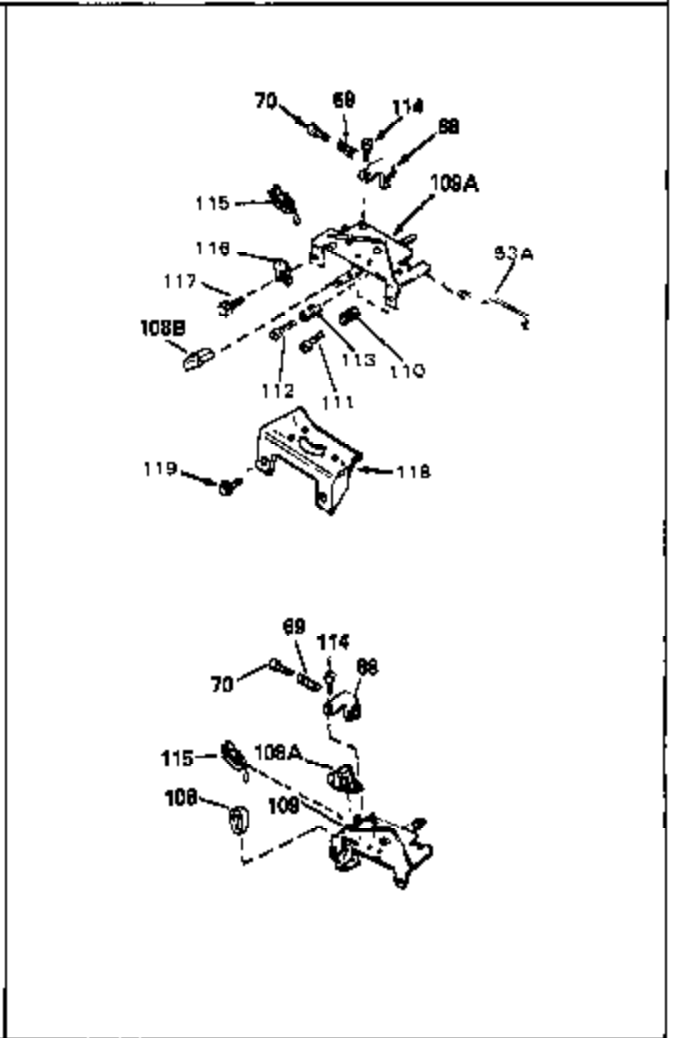

Ref #	Part Number	Qty	Description
108A	33971	0	Knob, Control
109	33970A	0	Control Assy., Speed
110	33802	0	Spring Compression
111	650777	0	Screw, Slotted fil. hd. mach., 6-32 x 7/16
112	650549	0	Screw
113	31342	0	Spring, Compression
114	30200	0	Screw
115	610973	0	Terminal Assy.
118	34371	0	Cover, Speed control
119	650807	0	Screw, Hex washer hd. shoulder, 10-32 x 7/16
120B	33556	0	Muffler
122	33753	0	Plate, Lock
239	35435	0	Filter, Pre-Air (Poly)
252	30548B	0	Condenser
253	30547A	0	Contact Assy., Breaker