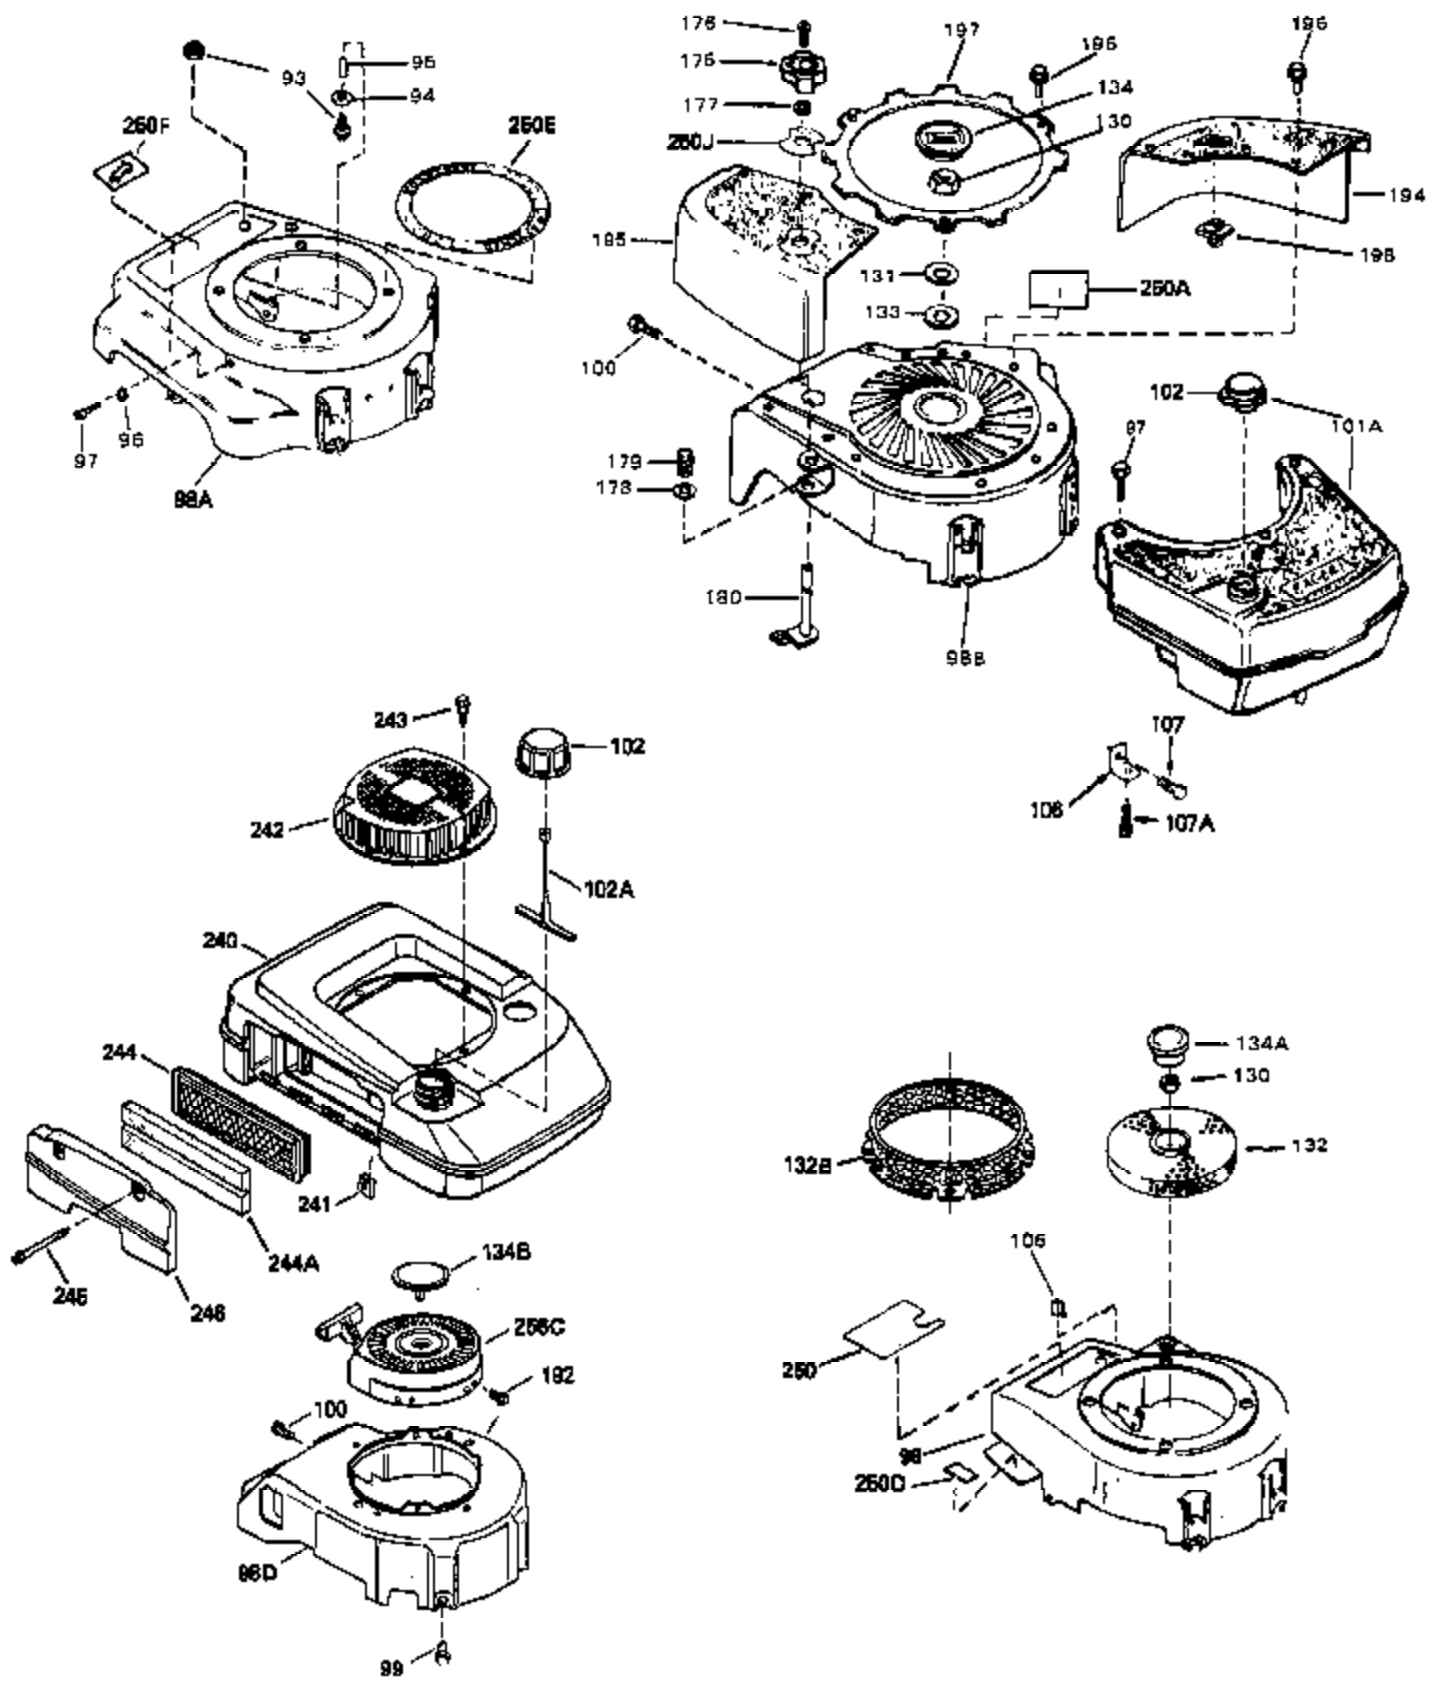

Ref #	Part Number	Qty	Description
54	34337	0	Link, Governor spring
55	32755	0	Cover, Valve spring box
56	27234	0	Gasket, Breather cover
57	650128	0	Screw
59	32649	0	Gasket, Intake
60	31384A	0	Pipe, Intake
61	6201	0	Screw
62	650451	0	Screw
67	26756	0	Gasket, Carburetor
71	29752	0	Nut
75	32972	0	Cleaner, Air
76	33168	0	Clamp, Corbin
99	650831	0	Screw, Hex washer hd. Powerlok thread,
100	30200	0	Screw
102	34118	0	Cap, Fuel filler (Red Plastic) (Spurt
102	410144B	0	Cap, Fuel filler (White Plastic) (Std.)
103	29774	0	Line, Fuel (Braided 8.25")
103	30705	0	Line, Fuel (Braided 16")
103	34357	0	Line, Fuel (Epichlorohydrin 6-3/4")
104	26460	0	Clamp, Fuel line
105A	30593	0	Clip, Magneto wire
115	610973	0	Terminal Assy.
121	792005	0	Screw, Hex hd., 1/4-20 x 2-1/2
124	650562	0	Screw
125	34265	0	Gasket, Oil fill tube
125	34282	0	"O" Ring (.612 I.D. x .812 O.D. x .103
126	34264	0	Tube Assy., Oil fill (Plastic)
127	33590	0	"O" Ring
128	34267	0	Dipstick, Oil (Twist Lock)
129	610118	0	Cover, Spark plug
130	650607	0	Nut, Flywheel
131	650815	0	Washer, Belleville
133	650791	0	Washer, Belleville
161	34353	0	Primer Assy.
162	32180C	0	Line, Primer
192A	0	0	Rivet, Pop (3/16" Dia.)
201	730207	0	Magneto-to-Solid State Conversion Kit
251	631021	0	Inlet Needle, Seat & Clip Assy.
255	632070	0	Carburetor
258	33238C	0	Gasket Set

Ref #	Part Number	Qty	Description
1	33404A	0	Cylinder Assy. (2-5/8" Bore)
2	26727	0	Pin, Dowel
7	33876	0	Gasket, Stator
50	34215	0	Breather Assy.
51	30200	0	Screw
52	32760	0	Gasket, Breather
63	650506	0	Screw
64	631036	0	Shutter, Throttle
65	631530	0	Shaft Assy., Throttle
66	631066	0	Spring, Return
72	650489	0	Screw
92A	34231	0	Wire, Ground (One female fitting & one
115	610973	0	Terminal Assy.
192A	0	0	Rivet, Pop (3/16" Dia.)
192	650802	0	Screw, Hex washer hd. taptite, 1/4-20 x 5/8
252	30548B	0	Condenser
253	30547A	0	Contact Assy., Breaker
254	610793A	0	Magneto, Tecumseh (w/ring gear)
256A	590531	0	Starter, Side mount rewind