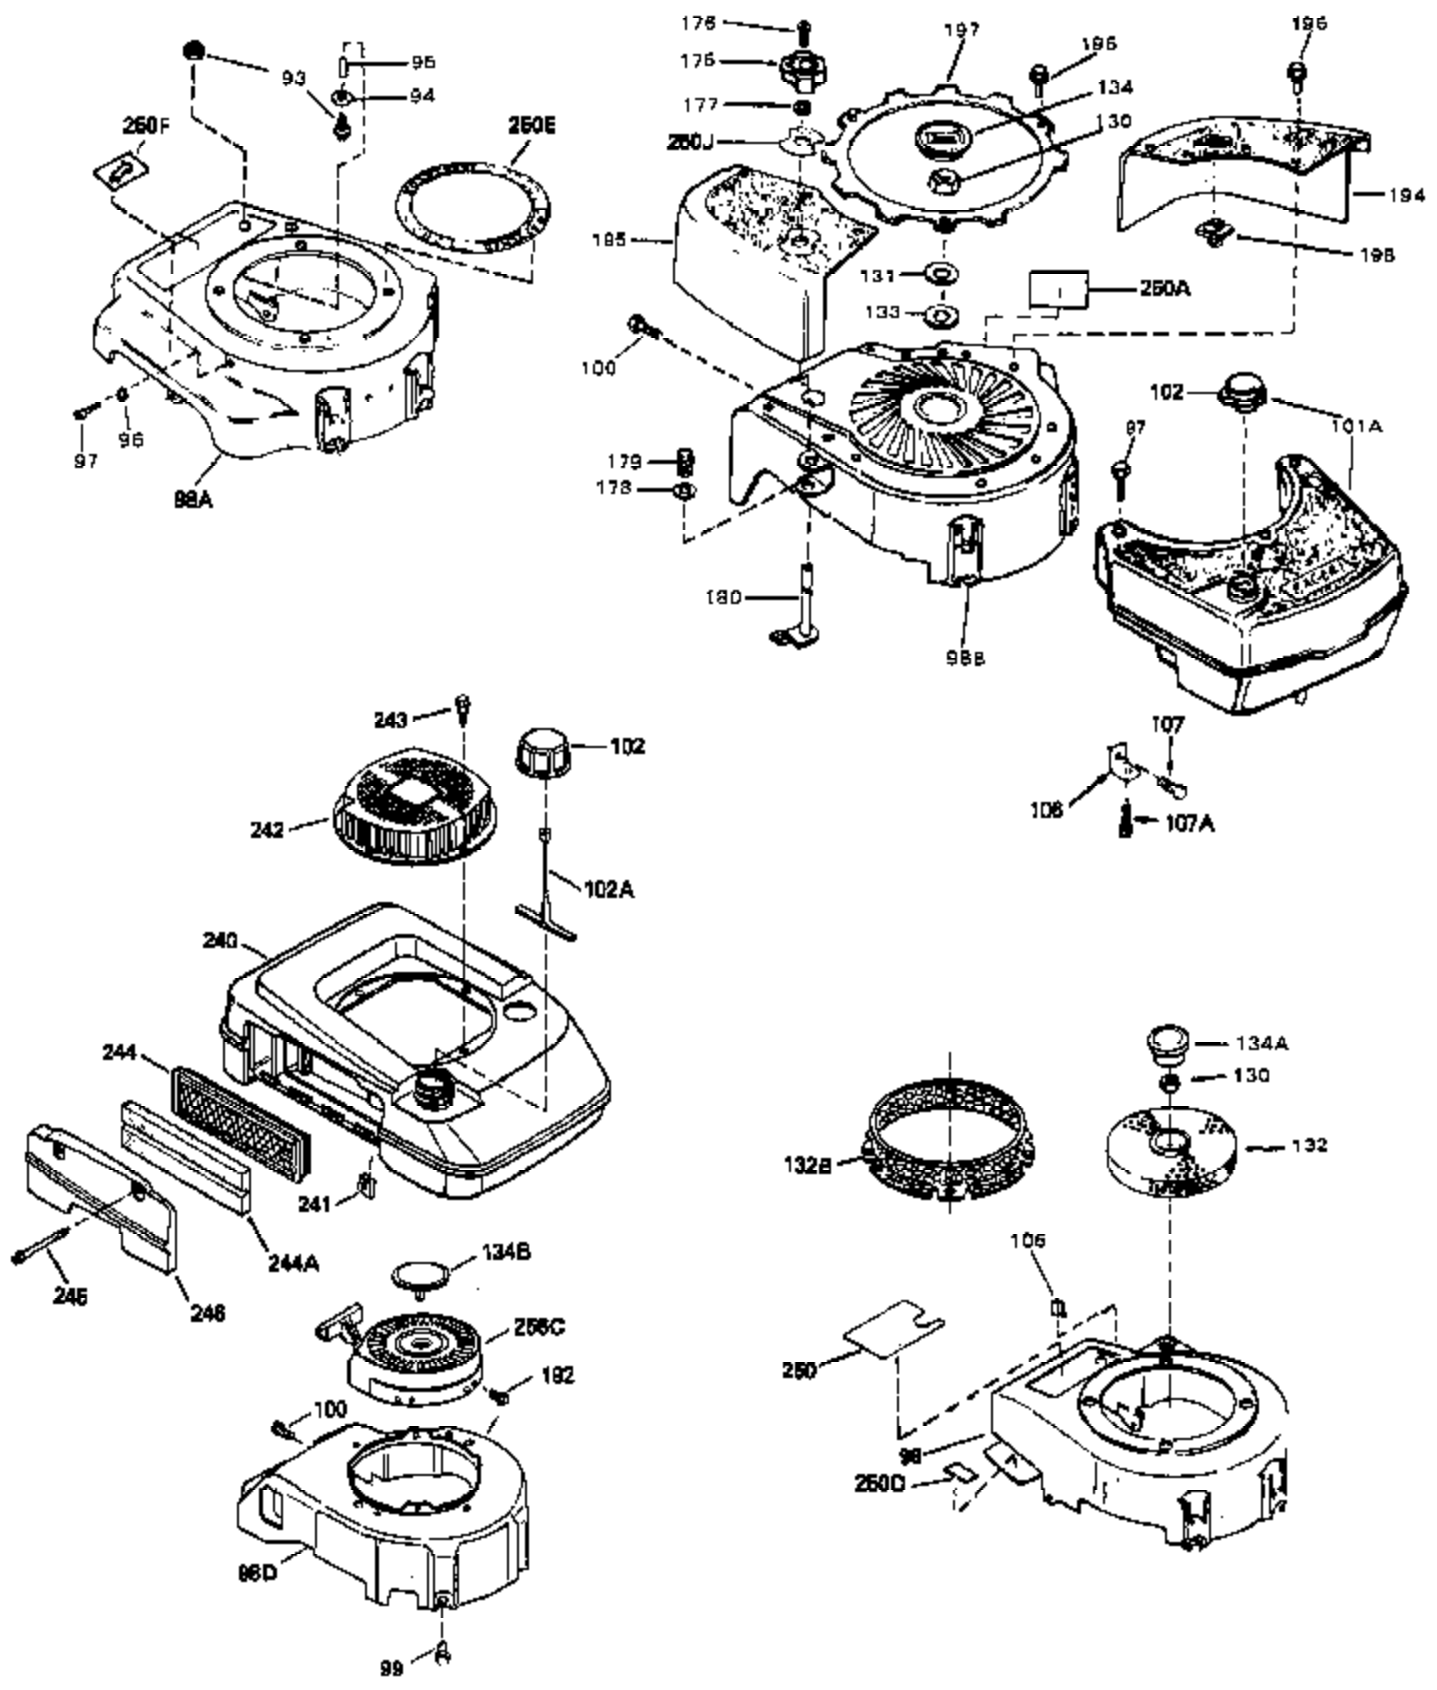

Ref #	Part Number	Qty	Description
1	33404A	0	Cylinder Assy. (2-5/8" Bore)
2	26727	0	Pin, Dowel
50	34215	0	Breather Assy.
51	30200	0	Screw
52	32760	0	Gasket, Breather
63	650506	0	Screw
64	631036	0	Shutter, Throttle
65	631530	0	Shaft Assy., Throttle
66	631066	0	Spring, Return
72	650489	0	Screw
92A	34084	0	Wire, Ground (Male fitting on one end and a
105B	29443	0	Clip, Fuel line
115	610973	0	Terminal Assy.
164	610782B	0	Flywheel (Solid state)
165	34080	0	Spacer, Flywheel key
166A	610893	0	Stator Plate Assy.
167	610738	0	Clip, Coil shield
168	31311	0	Clip, Coil locking
169	32016	0	Screw, Pan hd. self-tap, 8-32 x 1/2
170	610928	0	Connector
171	610929	0	Sleeve, Insulation
181	31748	0	Shaft, P.T.O.
182	31746	0	Gear, Worm
184	31745	0	Washer, Tang
185	31787	0	Washer, Flat
186	31749	0	Ring, Retaining
187	31744	0	Seal, Oil
188	31747	0	Washer, Thrust
189	650492	0	Screw
192A	0	0	Rivet, Pop (3/16" Dia.)
192	650737	0	Screw, Hex washer hd. taptite, 1/4-20 x 1/2
256	590429A	0	Starter, Side mount rewind