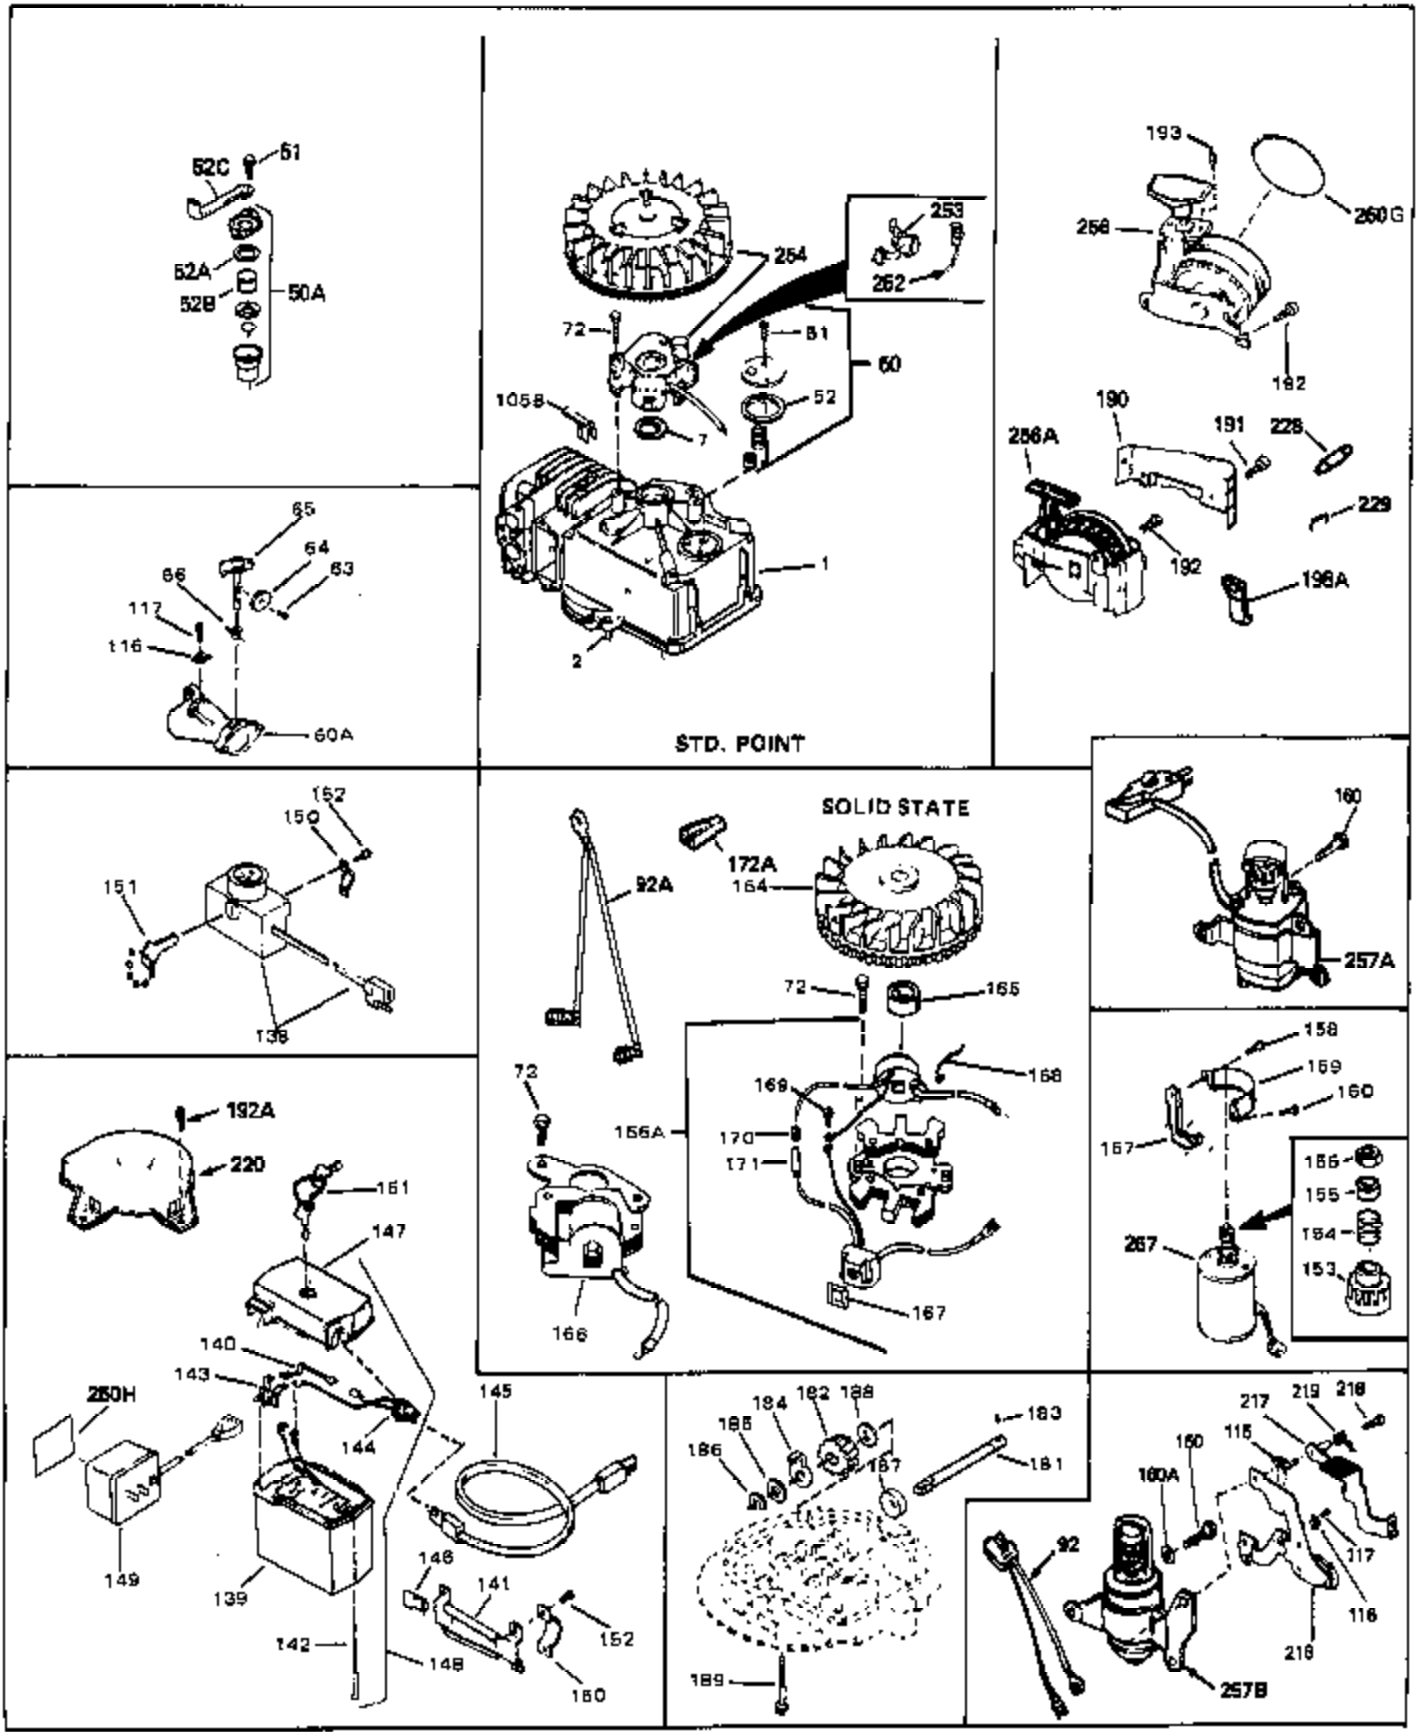

Ref #	Part Number	Qty	Description
1	33404A	0	Cylinder Assy. (2-5/8" Bore)
2	26727	0	Pin, Dowel
50	34215	0	Breather Assy.
51	30200	0	Screw
52	32760	0	Gasket, Breather
63	650506	0	Screw
64	631036	0	Shutter, Throttle
65	631530	0	Shaft Assy., Throttle
66	631066	0	Spring, Return
72	650489	0	Screw
92A	34084	0	Wire, Ground (Male fitting on one end and a
105B	29443	0	Clip, Fuel line
115	610973	0	Terminal Assy.
164	610782B	0	Flywheel (Solid state)
165	34080	0	Spacer, Flywheel key
166A	610893	0	Stator Plate Assy.
167	610738	0	Clip, Coil shield
168	31311	0	Clip, Coil locking
169	32016	0	Screw, Pan hd. self-tap, 8-32 x 1/2
170	610928	0	Connector
171	610929	0	Sleeve, Insulation
181	31748	0	Shaft, P.T.O.
182	31746	0	Gear, Worm
184	31745	0	Washer, Tang
185	31787	0	Washer, Flat
186	31749	0	Ring, Retaining
187	31744	0	Seal, Oil
188	31747	0	Washer, Thrust
189	650492	0	Screw
192A	0	0	Rivet, Pop (3/16" Dia.)
192	650737	0	Screw, Hex washer hd. taptite, 1/4-20 x 1/2
256	590429A	0	Starter, Side mount rewind