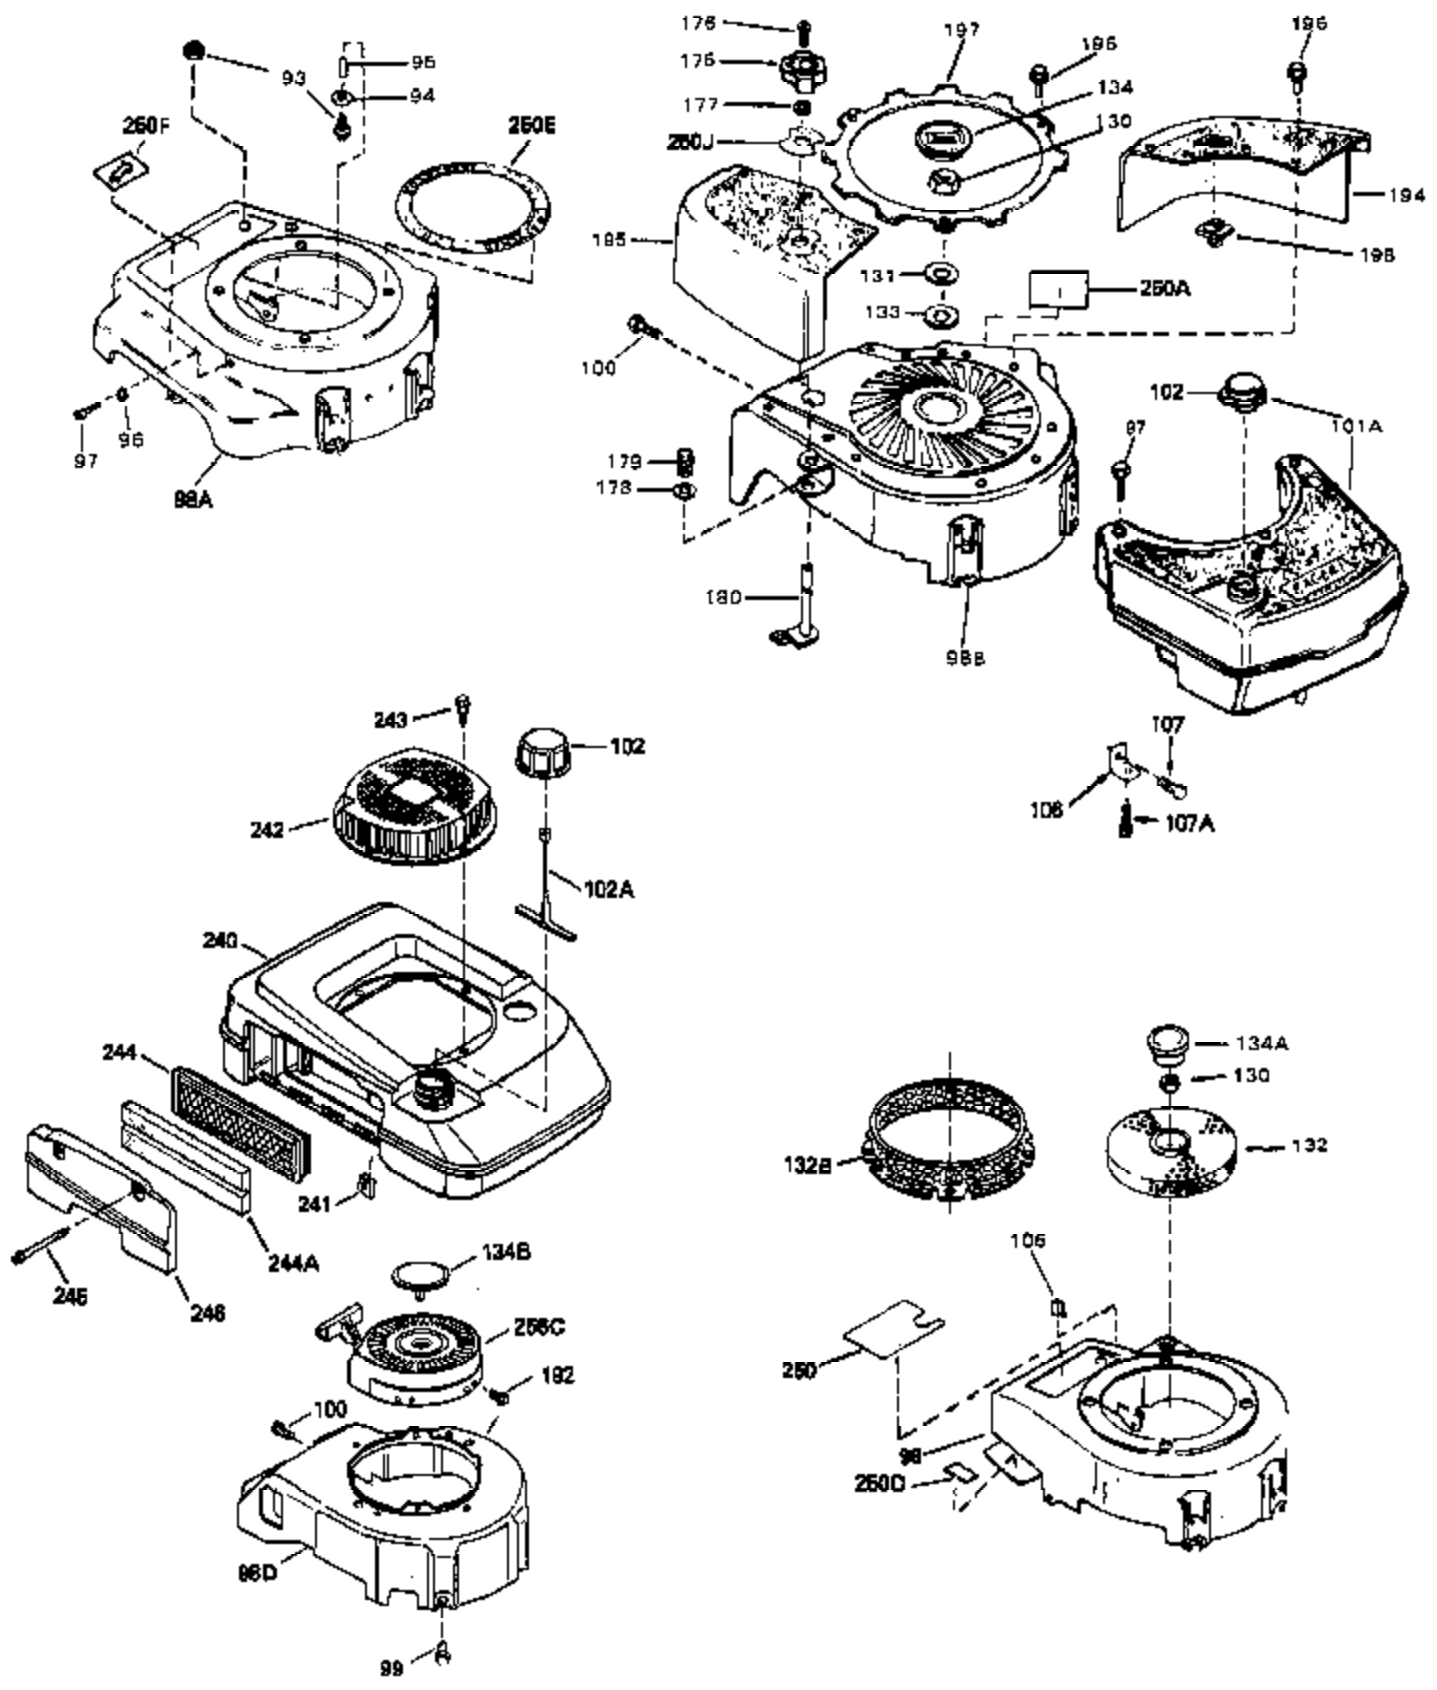

Ref #	Part Number	Qty	Description
52	32760	0	Gasket, Breather
54	33151	0	Link, Governor spring
55	32755	0	Cover, Valve spring box
56	27234	0	Gasket, Breather cover
57	30063	0	Screw
59	32649	0	Gasket, Intake
60	31384A	0	Pipe, Intake
61	6201	0	Screw
62	650451	0	Screw
67	26756	0	Gasket, Carburetor
71	29752	0	Nut
75	32972	0	Cleaner, Air
76	33168	0	Clamp, Corbin
99	650831	0	Screw, Hex washer hd. Powerlok thread,
102	34118	0	Cap, Fuel filler (Red Plastic) (Spurt
102	410144B	0	Cap, Fuel filler (White Plastic) (Std.)
103	29774	0	Line, Fuel (Braided 8.25")
103	30705	0	Line, Fuel (Braided 16")
103	34357	0	Line, Fuel (Epichlorohydrin 6-3/4")
103A	31400	0	Line, Fuel (3-3/8" Metal)
104	26460	0	Clamp, Fuel line
115	610973	0	Terminal Assy.
121	792005	0	Screw, Hex hd., 1/4-20 x 2-1/2
125	34282	0	"O" Ring (.612 I.D. x .812 O.D. x .103
126	34207A	0	Tube, Oil filler
127	33590	0	"O" Ring
128	34267	0	Dipstick, Oil (Twist Lock)
129	610118	0	Cover, Spark plug
130	650607	0	Nut, Flywheel
131	650815	0	Washer, Belleville
133	650791	0	Washer, Belleville
165	34080	0	Spacer, Flywheel key
192A	0	0	Rivet, Pop (3/16" Dia.)
201	730207	0	Magneto-to-Solid State Conversion Kit
251	631021	0	Inlet Needle, Seat & Clip Assy.
255	631840	0	Carburetor
258	33238C	0	Gasket Set

Ref #	Part Number	Qty	Description
1	33404A	0	Cylinder Assy. (2-5/8" Bore)
2	26727	0	Pin, Dowel
50	34215	0	Breather Assy.
51	30200	0	Screw
52	32760	0	Gasket, Breather
63	650506	0	Screw
64	631036	0	Shutter, Throttle
65	631530	0	Shaft Assy., Throttle
66	631066	0	Spring, Return
72	650489	0	Screw
115	610973	0	Terminal Assy.
164	610782B	0	Flywheel (Solid state)
165	34080	0	Spacer, Flywheel key
166A	610893	0	Stator Plate Assy.
167	610738	0	Clip, Coil shield
168	31311	0	Clip, Coil locking
169	32016	0	Screw, Pan hd. self-tap, 8-32 x 1/2
170	610928	0	Connector
171	610929	0	Sleeve, Insulation
192A	0	0	Rivet, Pop (3/16" Dia.)
192	650737	0	Screw, Hex washer hd. taptite, 1/4-20 x 1/2
256	590450A	0	Starter, Side mount rewind