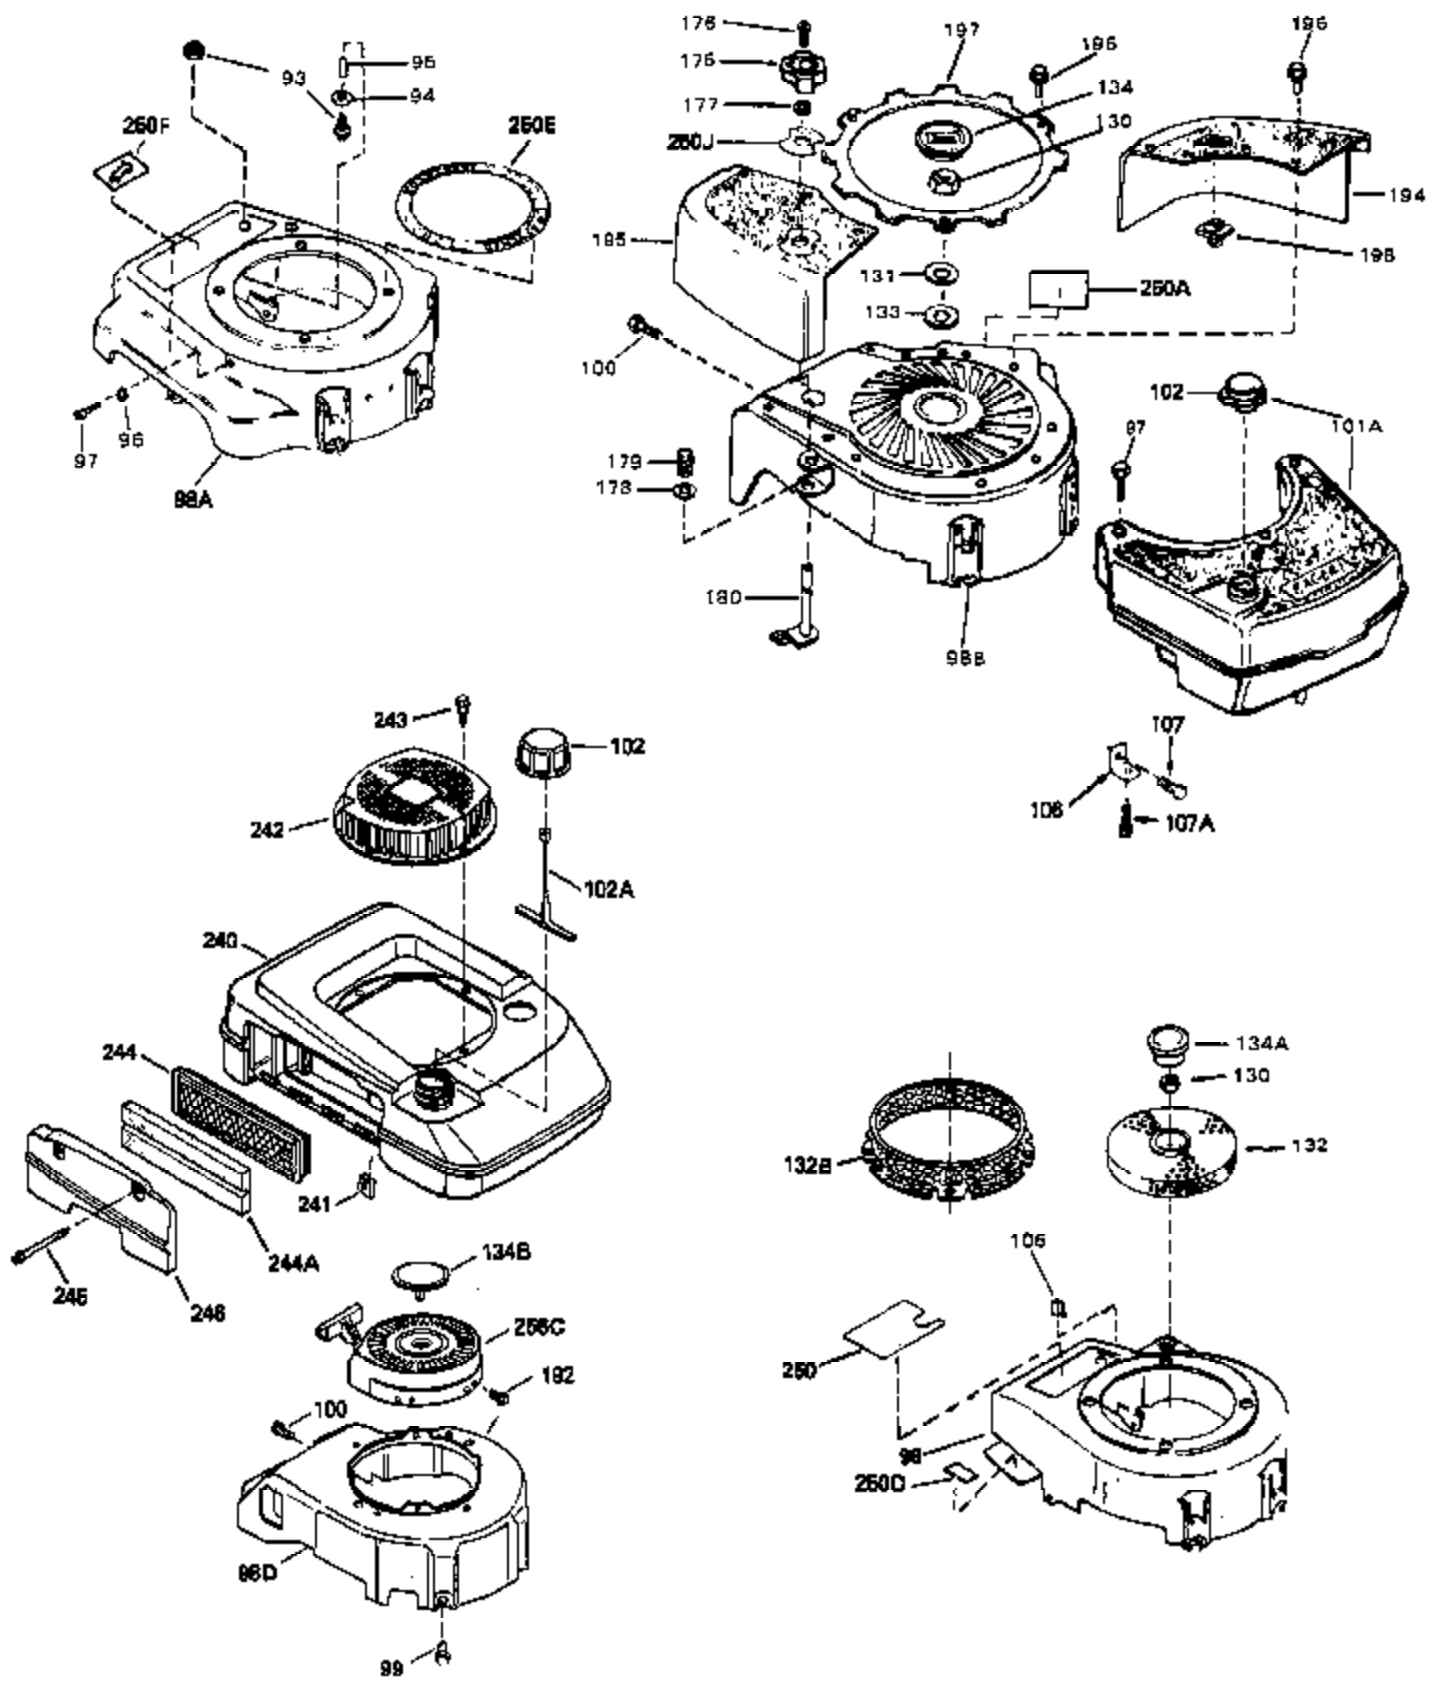

Ref #	Part Number	Qty	Description
1	33404A	0	Cylinder Assy. (2-5/8" Bore)
2	26727	0	Pin, Dowel
50	34215	0	Breather Assy.
51	30200	0	Screw
52	32760	0	Gasket, Breather
63	650506	0	Screw
64	631036	0	Shutter, Throttle
65	631530	0	Shaft Assy., Throttle
66	631066	0	Spring, Return
72	650489	0	Screw
115	610973	0	Terminal Assy.
164	610782B	0	Flywheel (Solid state)
165	34080	0	Spacer, Flywheel key
166A	610893	0	Stator Plate Assy.
167	610738	0	Clip, Coil shield
168	31311	0	Clip, Coil locking
169	32016	0	Screw, Pan hd. self-tap, 8-32 x 1/2
170	610928	0	Connector
171	610929	0	Sleeve, Insulation
190	34239	0	Guard, Starter
191	34309	0	Stud
192	650802	0	Screw, Hex washer hd. taptite, 1/4-20 x 5/8
192A	0	0	Rivet, Pop (3/16" Dia.)
256A	590531	0	Starter, Side mount rewind