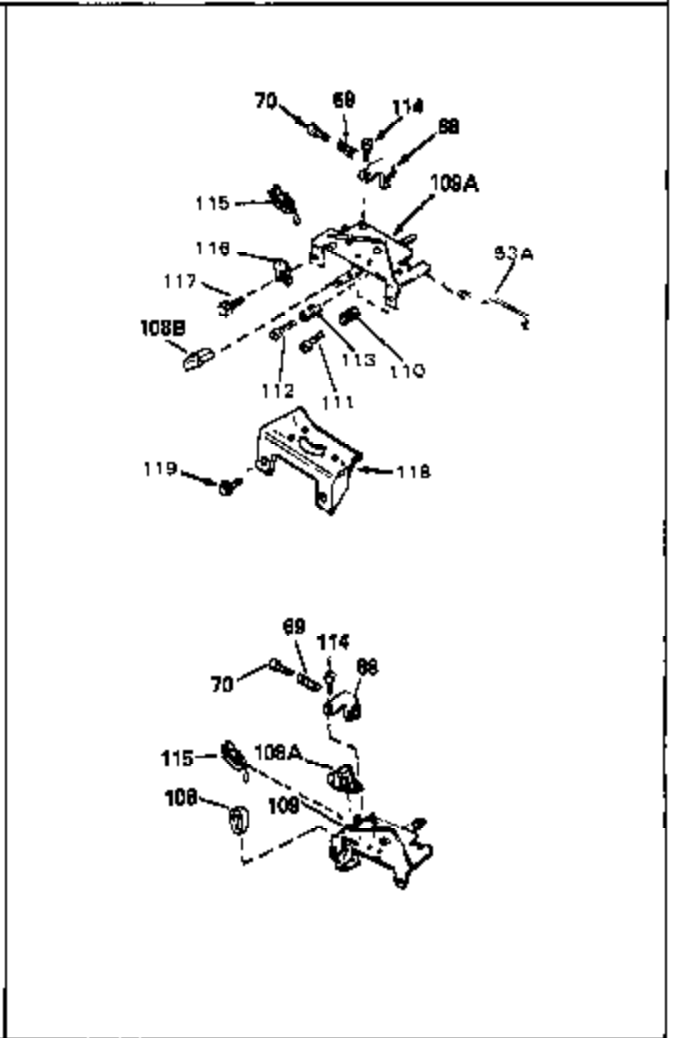

Ref #	Part Number	Qty	Description
53A	33133	0	Link, Throttle
108A	33971	0	Knob, Control
109	33970A	0	Control Assy., Speed
110	33802	0	Spring Compression
111	650777	0	Screw, Slotted fil. hd. mach., 6-32 x 7/16
112	650549	0	Screw
113	31342	0	Spring, Compression
114	30200	0	Screw
115	610973	0	Terminal Assy.
120B	33556	0	Muffler
122	33753	0	Plate, Lock
239	35435	0	Filter, Pre-Air (Poly)