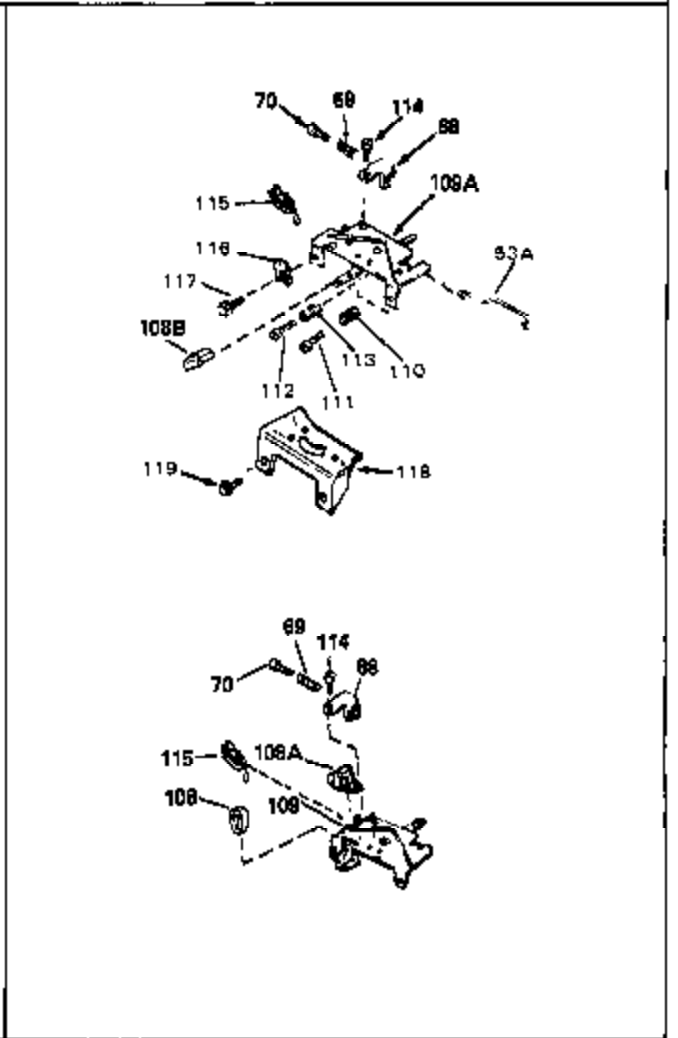

Ref #	Part Number	Qty	Description
53A	33133	0	Link, Throttle
108A	33971	0	Knob, Control
109	33970A	0	Control Assy., Speed
110	33802	0	Spring Compression
111	650777	0	Screw, Slotted fil. hd. mach., 6-32 x 7/16
112	650549	0	Screw
113	31342	0	Spring, Compression
114	30200	0	Screw
115	610973	0	Terminal Assy.
120B	33556	0	Muffler
122	33753	0	Plate, Lock
239	35435	0	Filter, Pre-Air (Poly)
252	30548B	0	Condenser
253	30547A	0	Contact Assy., Breaker