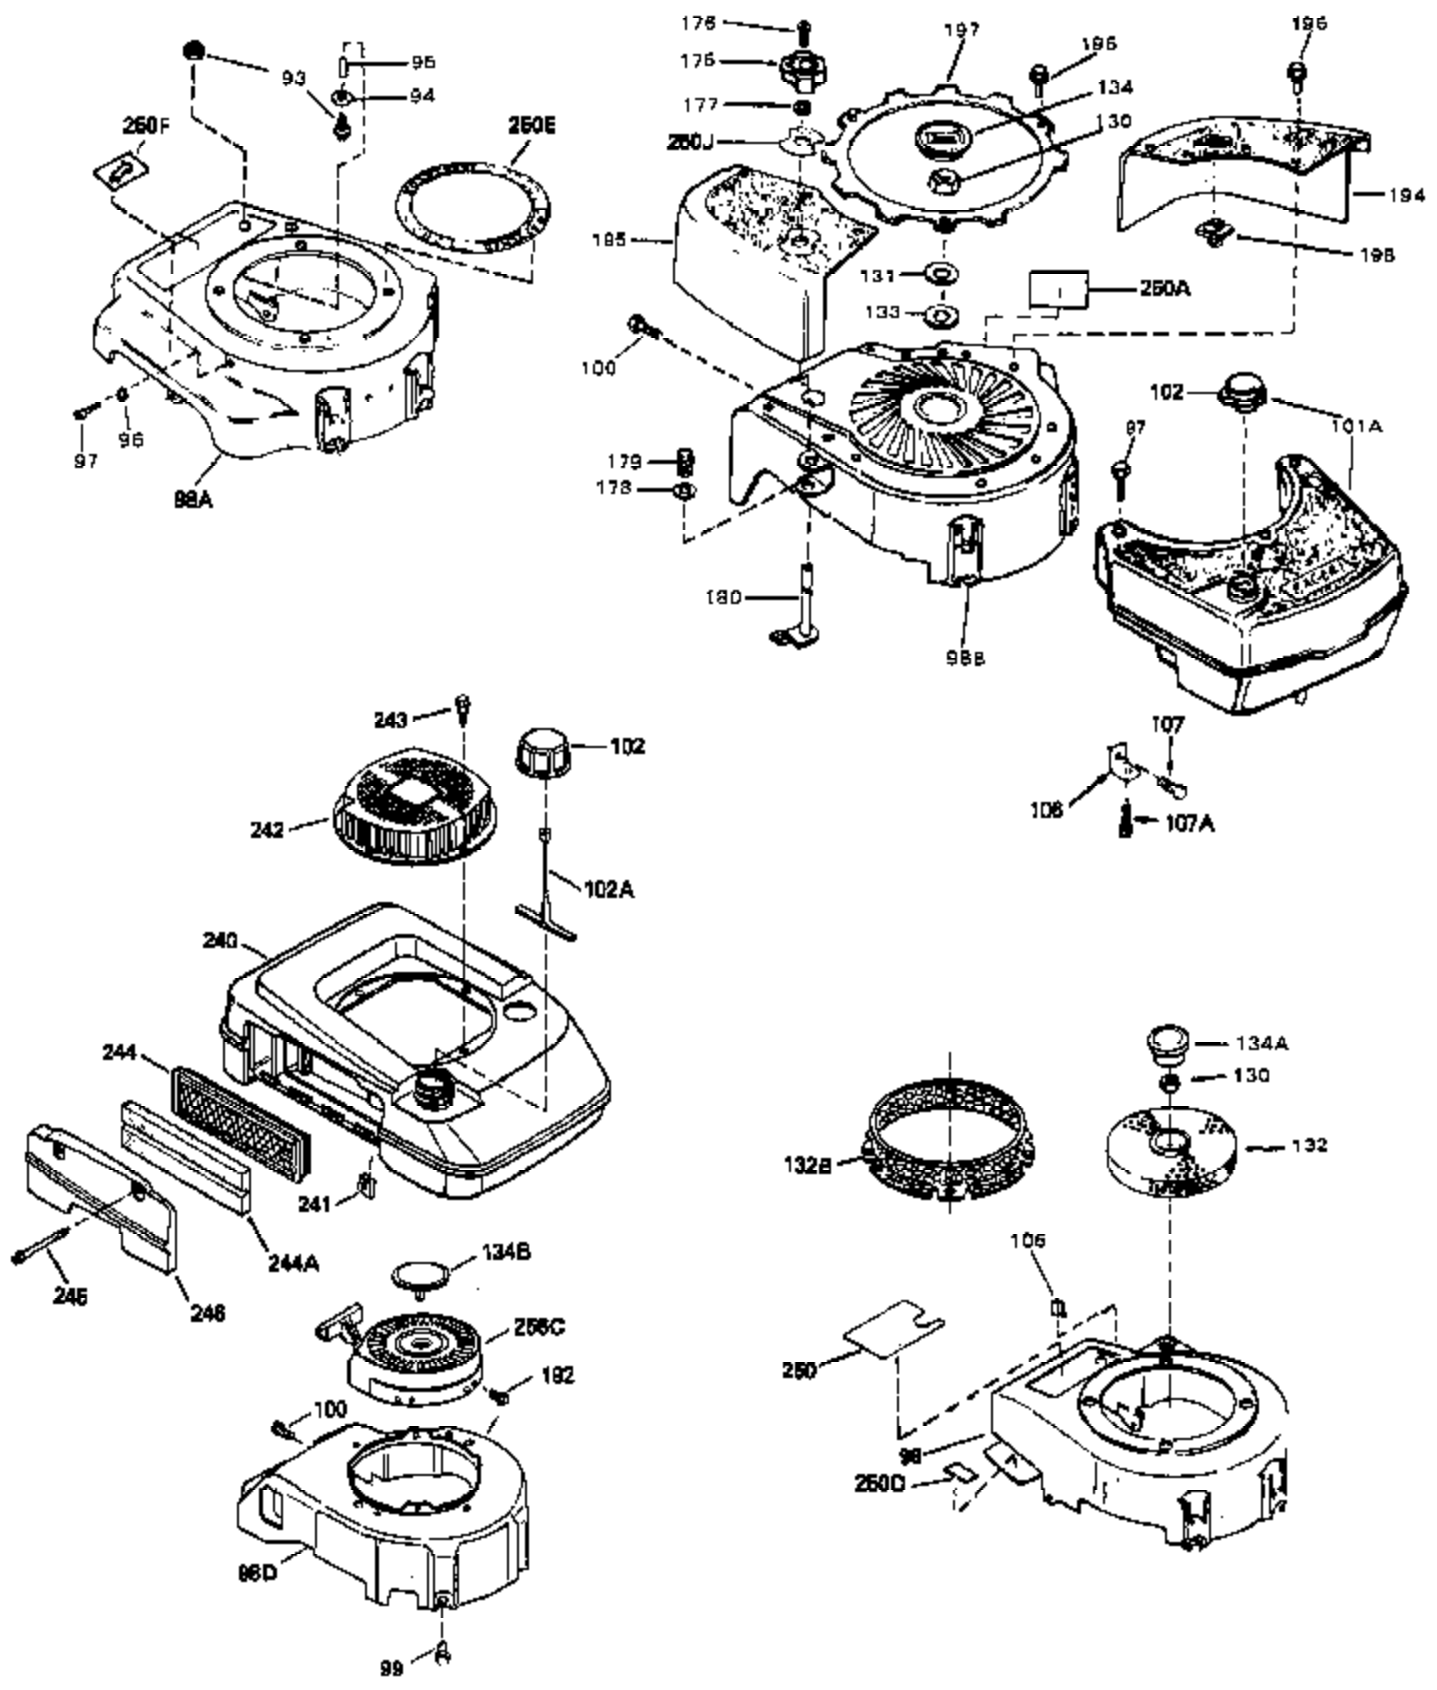

Ref #	Part Number	Qty	Description
1	33404A	0	Cylinder Assy. (2-5/8" Bore)
2	26727	0	Pin, Dowel
50	34215	0	Breather Assy.
51	30200	0	Screw
52	32760	0	Gasket, Breather
63	650506	0	Screw
64	631036	0	Shutter, Throttle
65	631530	0	Shaft Assy., Throttle
66	631066	0	Spring, Return
72	650489	0	Screw
92A	34231	0	Wire, Ground (One female fitting & one
115	610973	0	Terminal Assy.
181	31748	0	Shaft, P.T.O.
182	31746	0	Gear, Worm
184	31745	0	Washer, Tang
185	31787	0	Washer, Flat
186	31749	0	Ring, Retaining
187	31744	0	Seal, Oil
188	31747	0	Washer, Thrust
189	650492	0	Screw
192A	0	0	Rivet, Pop (3/16" Dia.)
192	650737	0	Screw, Hex washer hd. taptite, 1/4-20 x 1/2
252	30548B	0	Condenser
253	30547A	0	Contact Assy., Breaker
254	610793	0	Magneto, Tecumseh (w/ring gear)
256	590429A	0	Starter, Side mount rewind