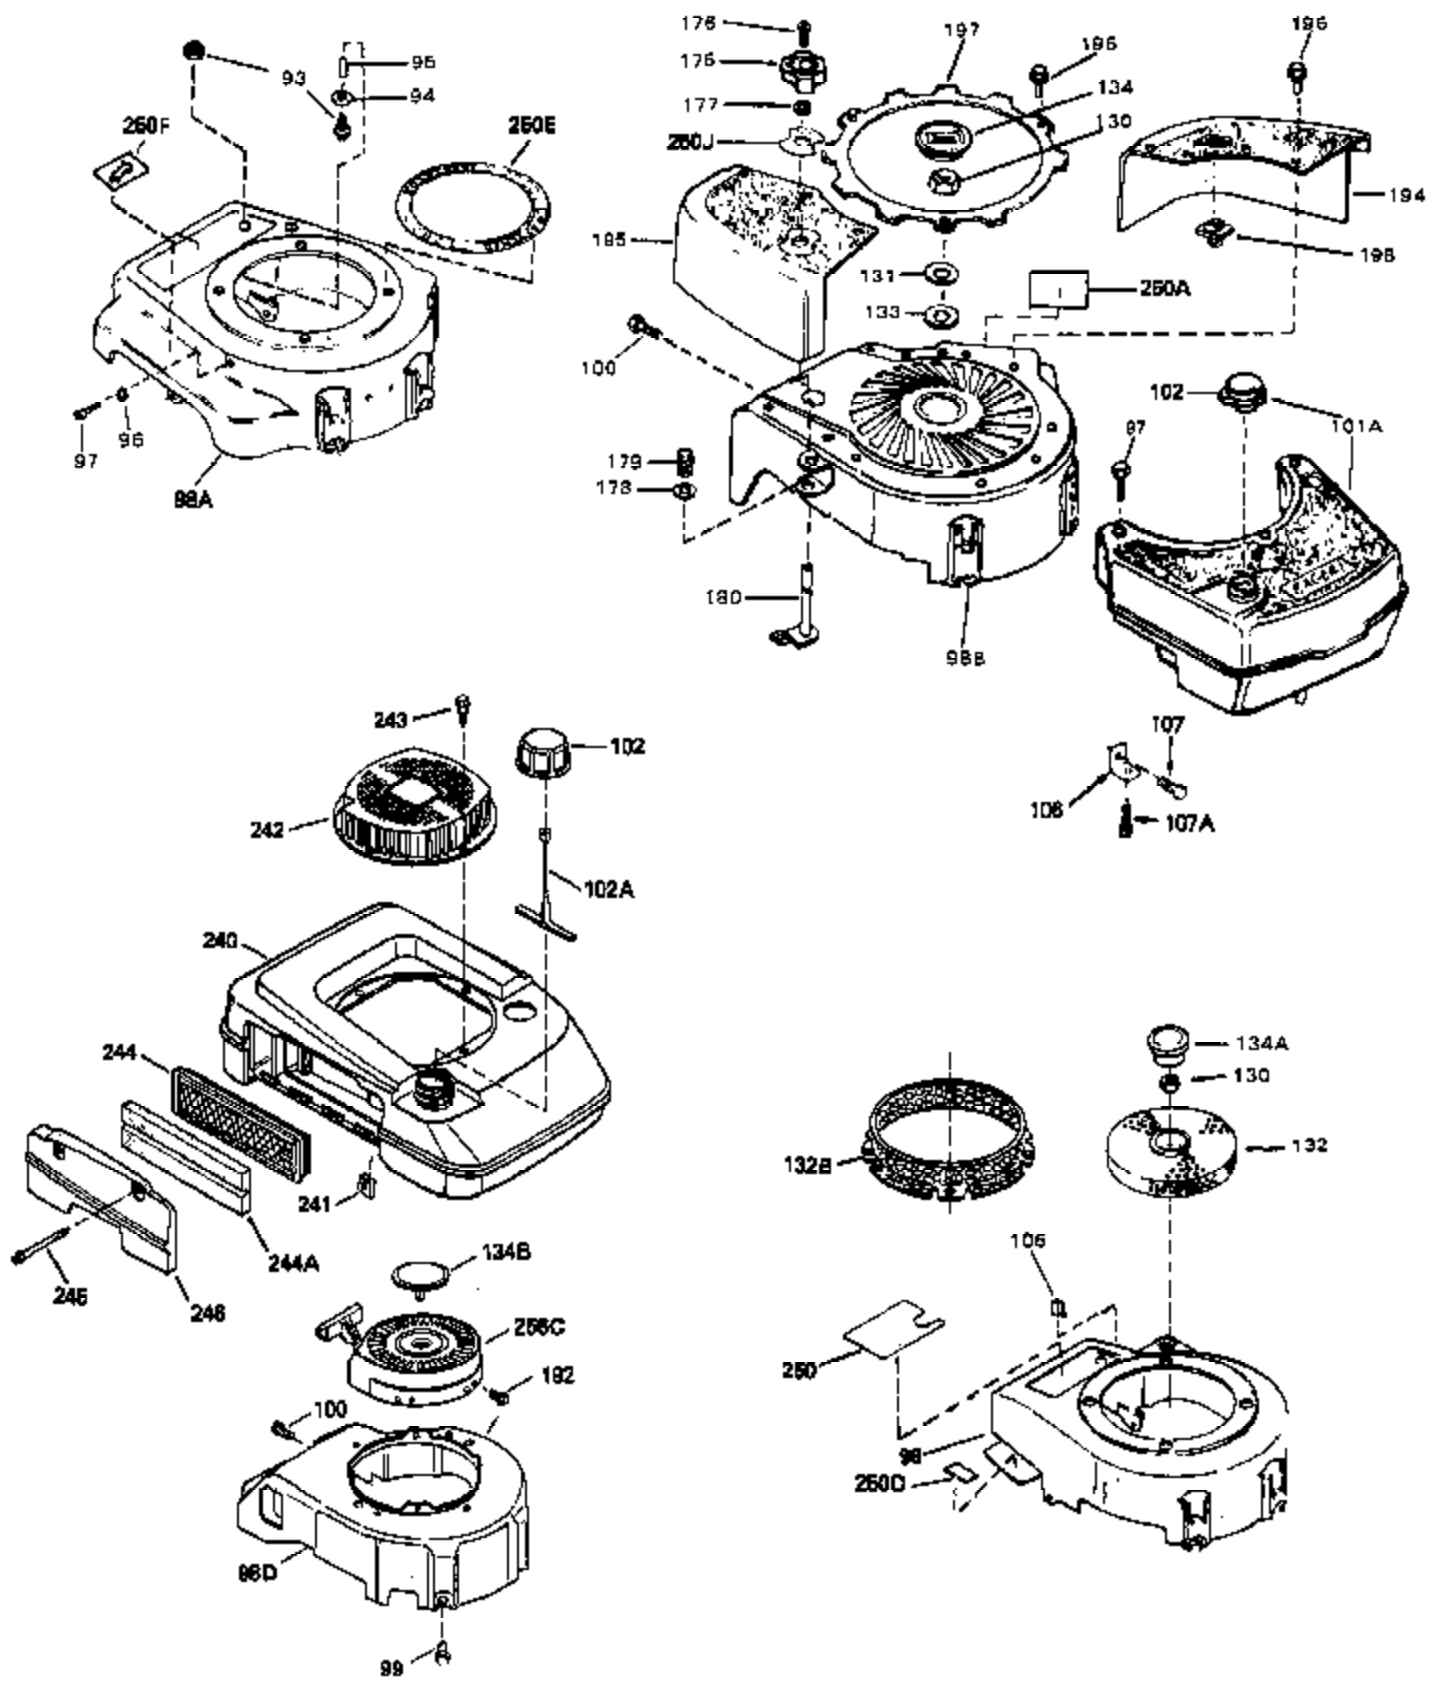

Ref #	Part Number	Qty	Description
93	610650B	0	Switch, Toggle
94	33458	0	Washer, Plain
95	33457	0	Cap, Toggle switch
97	28763	0	Screw, Hex washer hd. thread-forming, 10-24
98B	33558A	0	Housing, Blower
99	650831	0	Screw, Hex washer hd. Powerlok thread,
101A	33973A	0	Tank Assy., Fuel (Charcoal Poly) (1-1/2
102	34118	0	Cap, Fuel filler (Red Plastic) (Spurt
102	410144B	0	Cap, Fuel filler (White Plastic) (Std.)
105	27275	0	Clip, Hi-tension wire
130	650607	0	Nut, Flywheel
131	650815	0	Washer, Belleville
133	650791	0	Washer, Belleville
134	34113	0	Plug, Screen
192	650737	0	Screw, Hex washer hd. taptite, 1/4-20 x 1/2
250	33083	0	Decal, Instruction