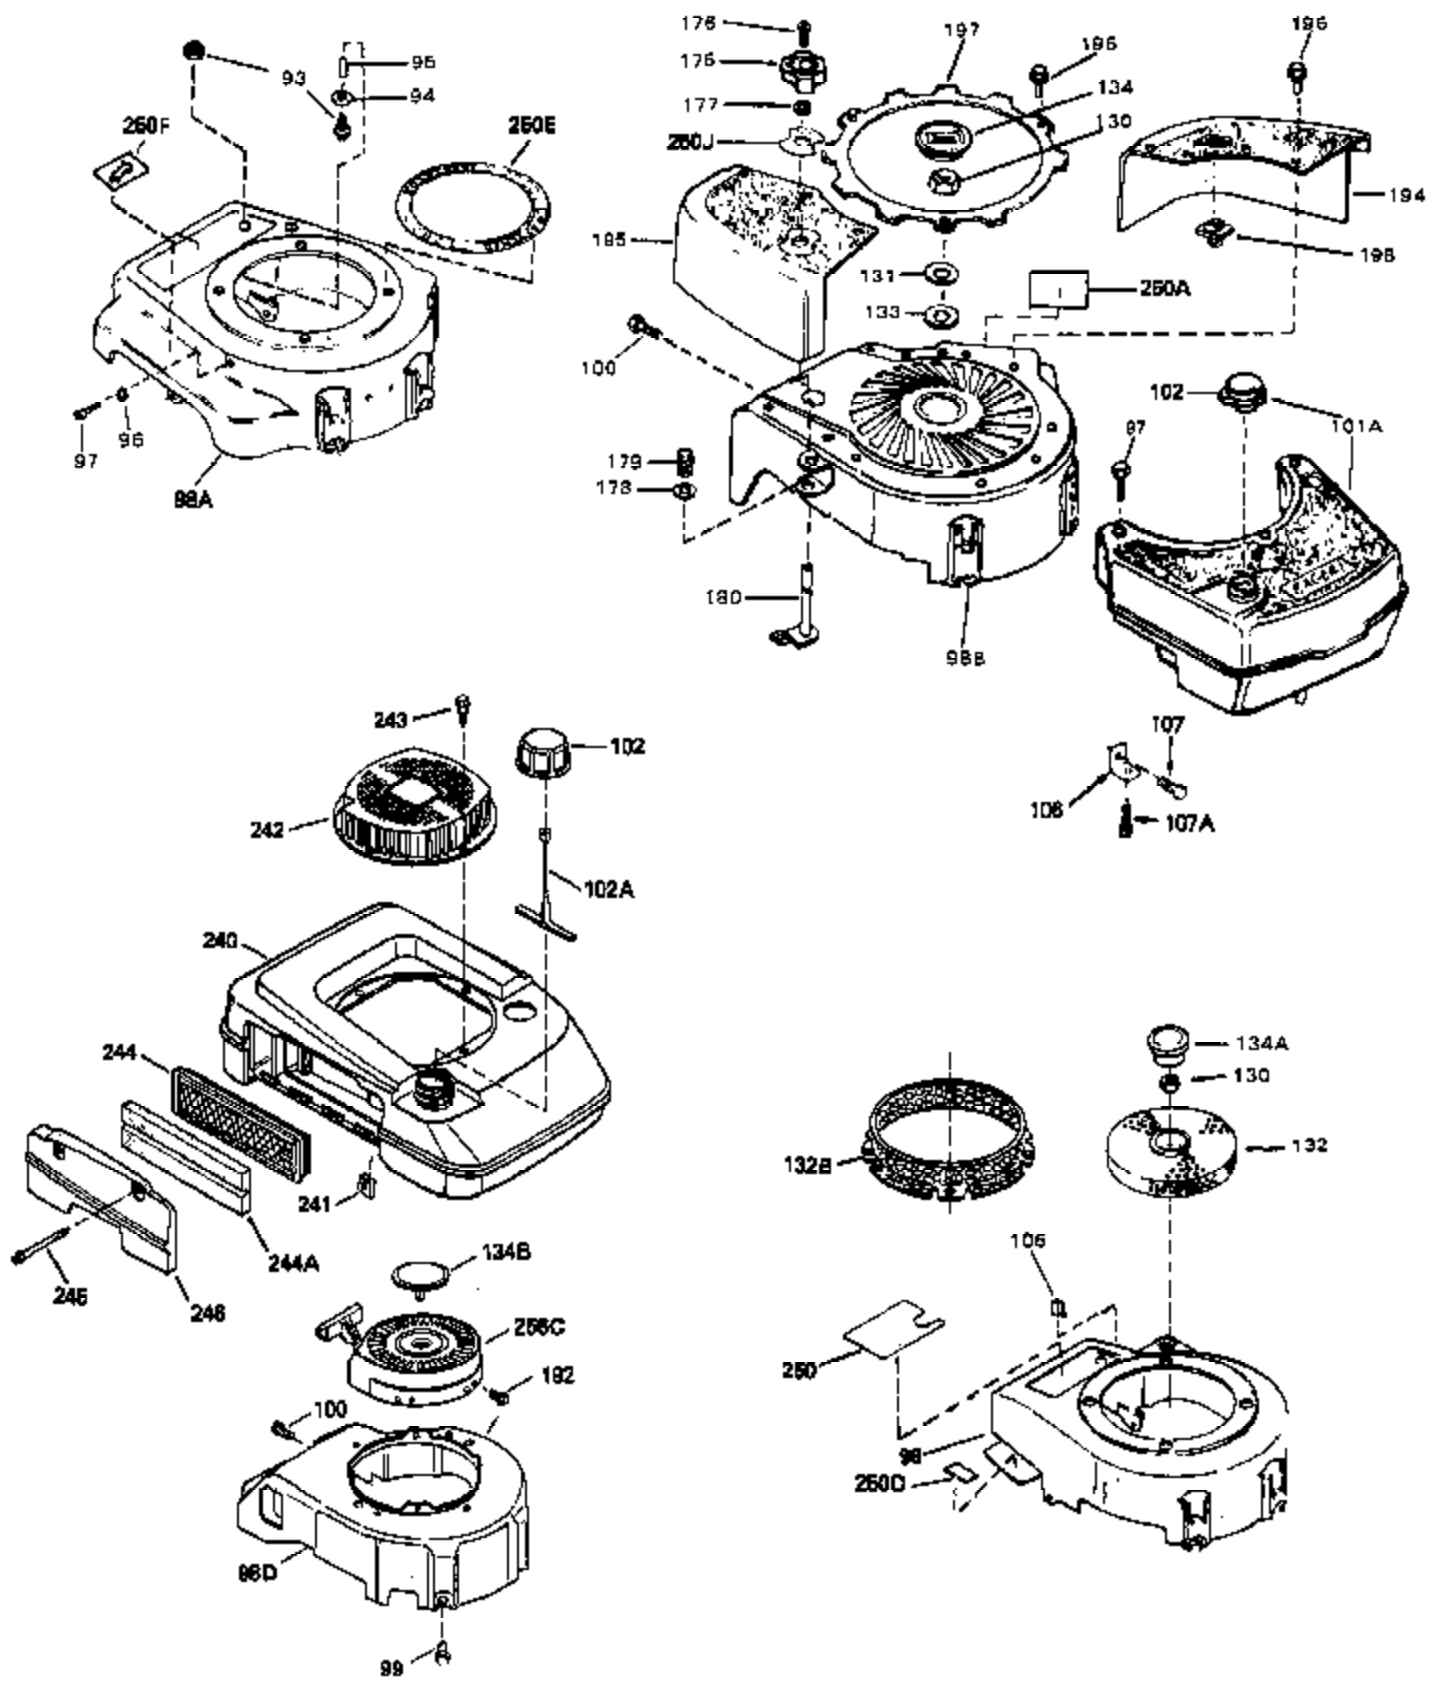

Ref #	Part Number	Qty	Description
1	33405	0	Cylinder Assy. (2-5/8" Bore)
2	26727	0	Pin, Dowel
7	33876	0	Gasket, Stator
50	34215	0	Breather Assy.
51	30200	0	Screw
52	32760	0	Gasket, Breather
63	650506	0	Screw
64	631036	0	Shutter, Throttle
65	631530	0	Shaft Assy., Throttle
66	631066	0	Spring, Return
72	650489	0	Screw
115	610973	0	Terminal Assy.
181	31748	0	Shaft, P.T.O.
182	31746	0	Gear, Worm
184	31745	0	Washer, Tang
185	31787	0	Washer, Flat
186	31749	0	Ring, Retaining
187	31744	0	Seal, Oil
188	31747	0	Washer, Thrust
189	650492	0	Screw
192A	0	0	Rivet, Pop (3/16" Dia.)
192	650737	0	Screw, Hex washer hd. taptite, 1/4-20 x 1/2
252	30548B	0	Condenser
253	30547A	0	Contact Assy., Breaker
254	610850A	0	Magneto, Tecumseh (w/double ring gear)
256	590450A	0	Starter, Side mount rewind