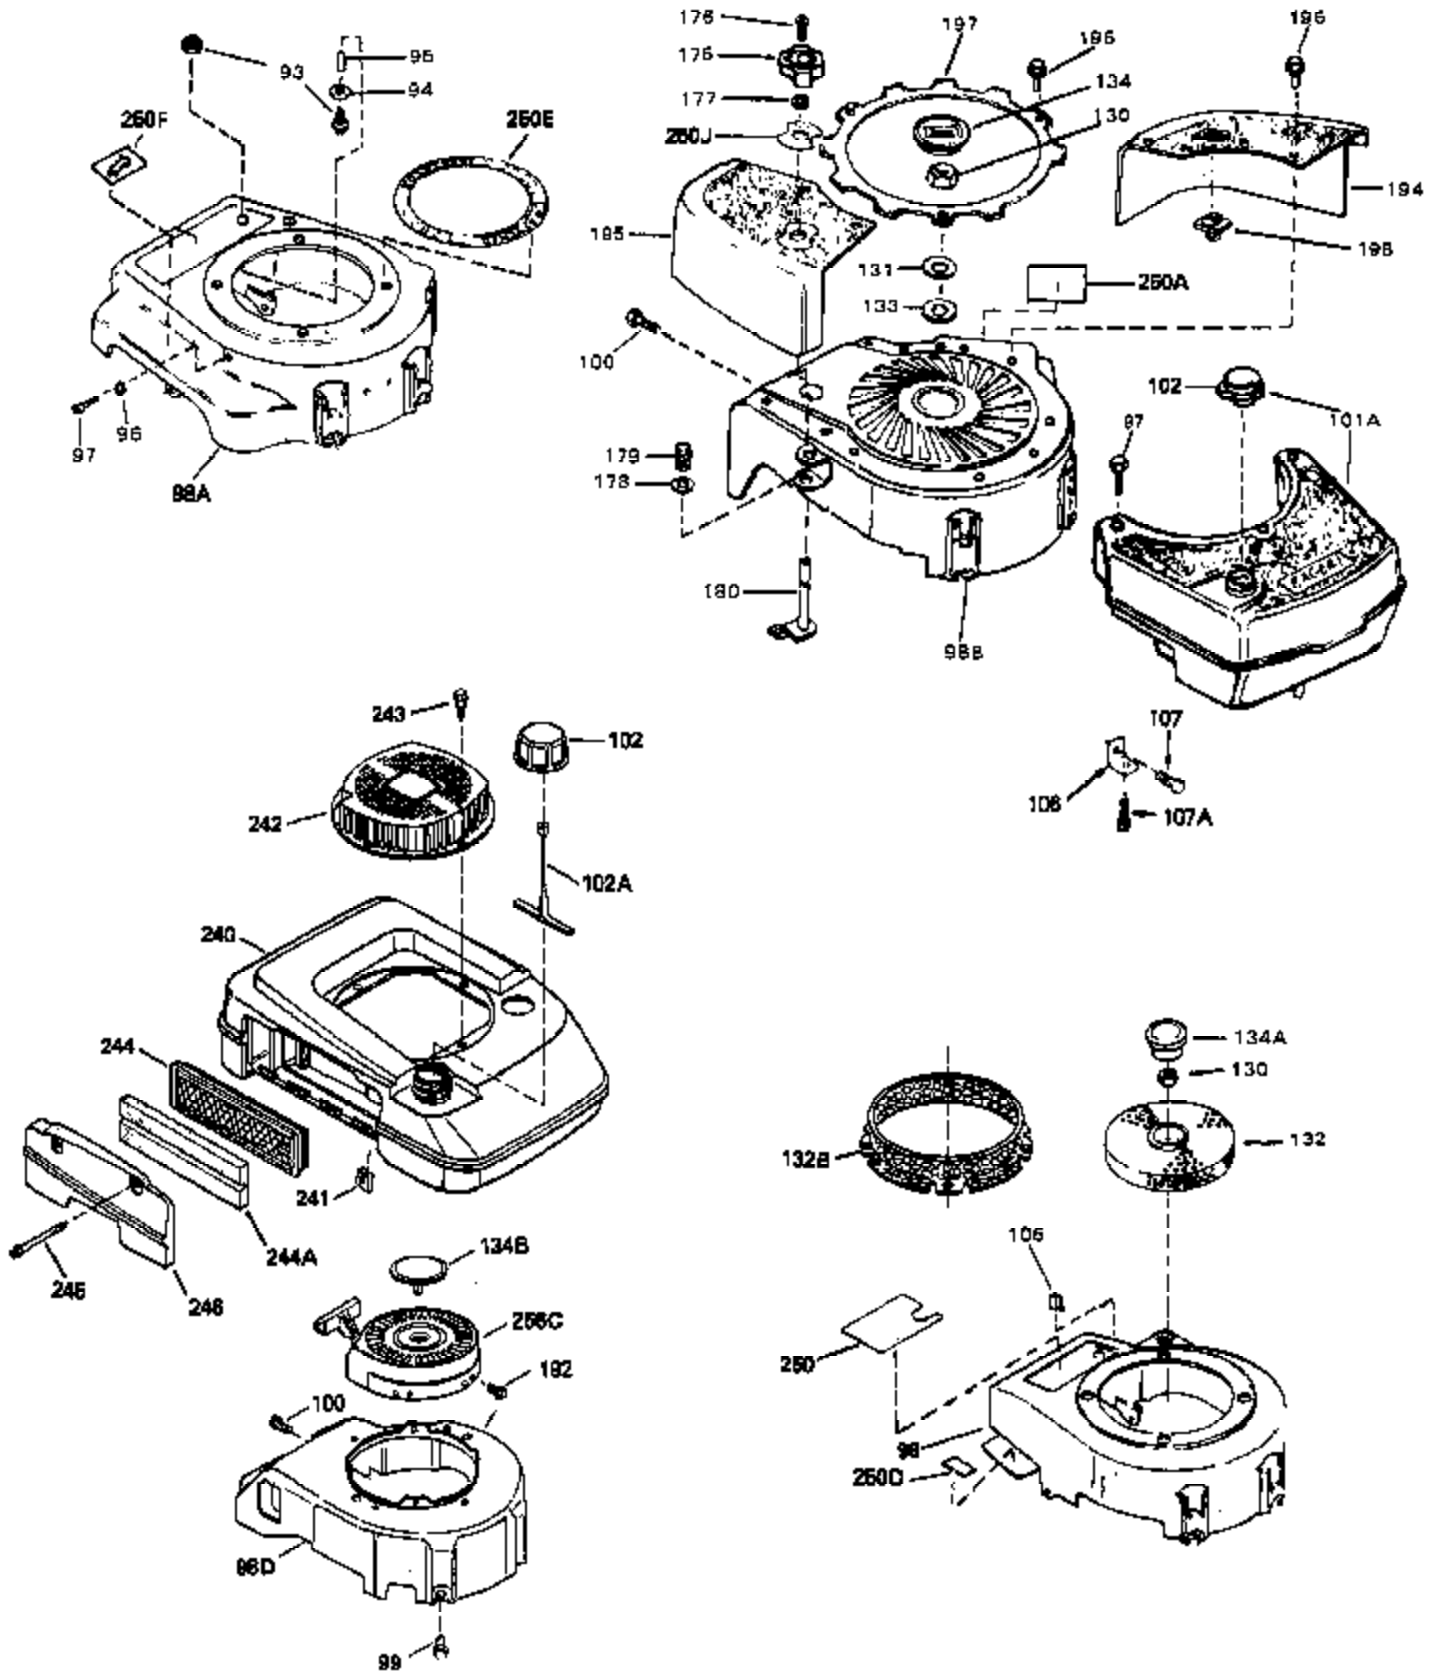

Ref #	Part Number	Qty	Description
1	33405	0	Cylinder Assy. (2-5/8" Bore)
2	26727	0	Pin, Dowel
50	34215	0	Breather Assy.
51	30200	0	Screw
52	32760	0	Gasket, Breather
63	650506	0	Screw
64	631036	0	Shutter, Throttle
65	631530	0	Shaft Assy., Throttle
66	631066	0	Spring, Return
72	650489	0	Screw
115	610973	0	Terminal Assy.
181	31748	0	Shaft, P.T.O.
182	31746	0	Gear, Worm
184	31745	0	Washer, Tang
185	31787	0	Washer, Flat
186	31749	0	Ring, Retaining
187	31744	0	Seal, Oil
188	31747	0	Washer, Thrust
189	650492	0	Screw
192A	0	0	Rivet, Pop (3/16" Dia.)
192	650737	0	Screw, Hex washer hd. taptite, 1/4-20 x 1/2
252	30548B	0	Condenser
253	30547A	0	Contact Assy., Breaker
254	610850	0	Magneto, Tecumseh (w/ring gear)
256	590429A	0	Starter, Side mount rewind