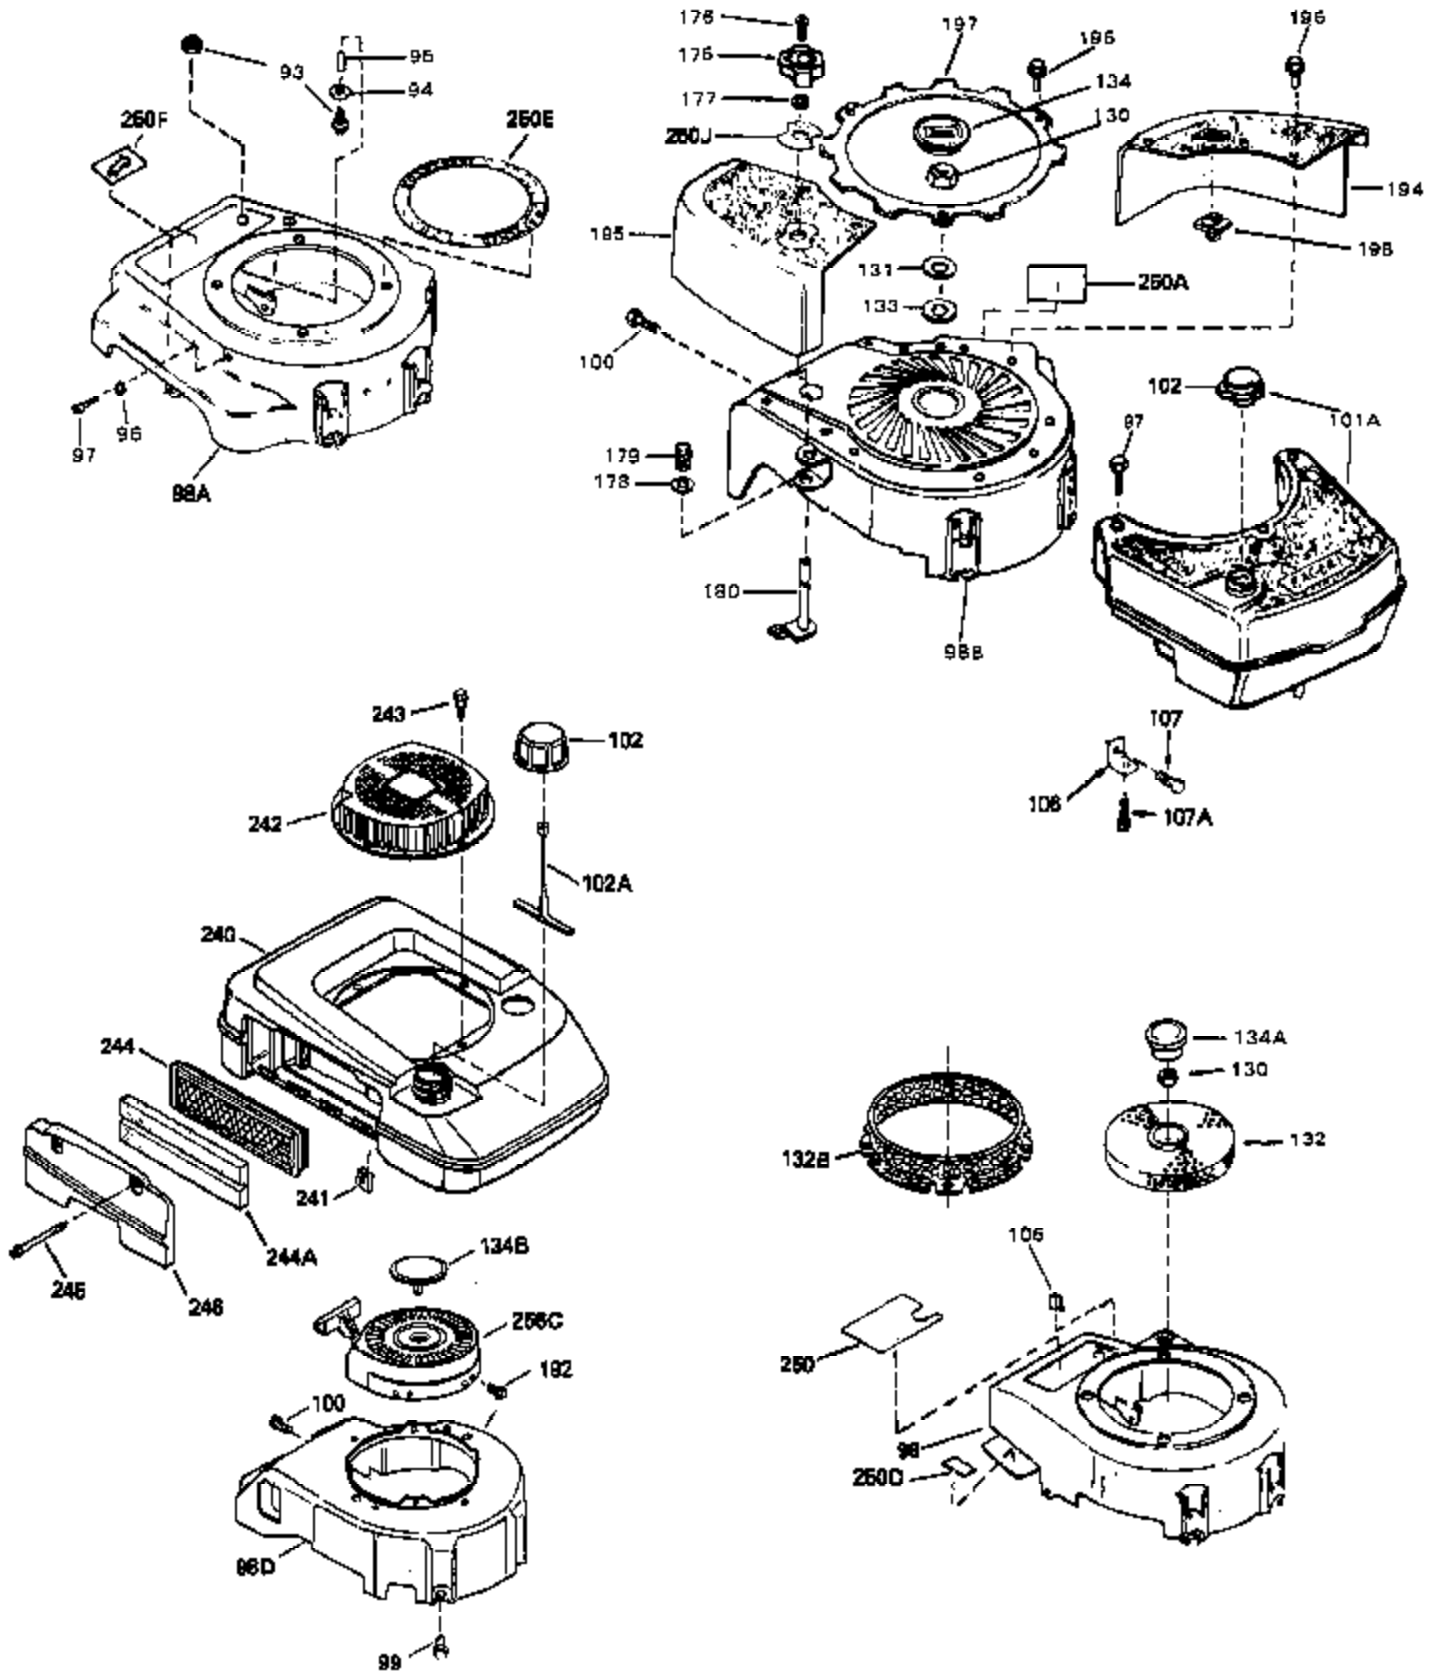

Ref #	Part Number	Qty	Description
1	33404A	0	Cylinder Assy. (2-5/8" Bore)
2	26727	0	Pin, Dowel
50	34215	0	Breather Assy.
51	30200	0	Screw
52	32760	0	Gasket, Breather
63	650506	0	Screw
64	631036	0	Shutter, Throttle
65	631530	0	Shaft Assy., Throttle
66	631066	0	Spring, Return
72	650489	0	Screw
115	610973	0	Terminal Assy.
164	610782B	0	Flywheel (Solid state)
165	34080	0	Spacer, Flywheel key
166A	610893	0	Stator Plate Assy.
167	610738	0	Clip, Coil shield
168	31311	0	Clip, Coil locking
169	32016	0	Screw, Pan hd. self-tap, 8-32 x 1/2
170	610928	0	Connector
171	610929	0	Sleeve, Insulation
181	33774	0	Shaft, P.T.O.
182	33401	0	Gear, Worm
184	31745	0	Washer, Tang
185	31787	0	Washer, Flat
186	31749	0	Ring, Retaining
187	31744	0	Seal, Oil
188	31747	0	Washer, Thrust
189	650492	0	Screw
192A	0	0	Rivet, Pop (3/16" Dia.)
192	650737	0	Screw, Hex washer hd. taptite, 1/4-20 x 1/2
256	590450A	0	Starter, Side mount rewind