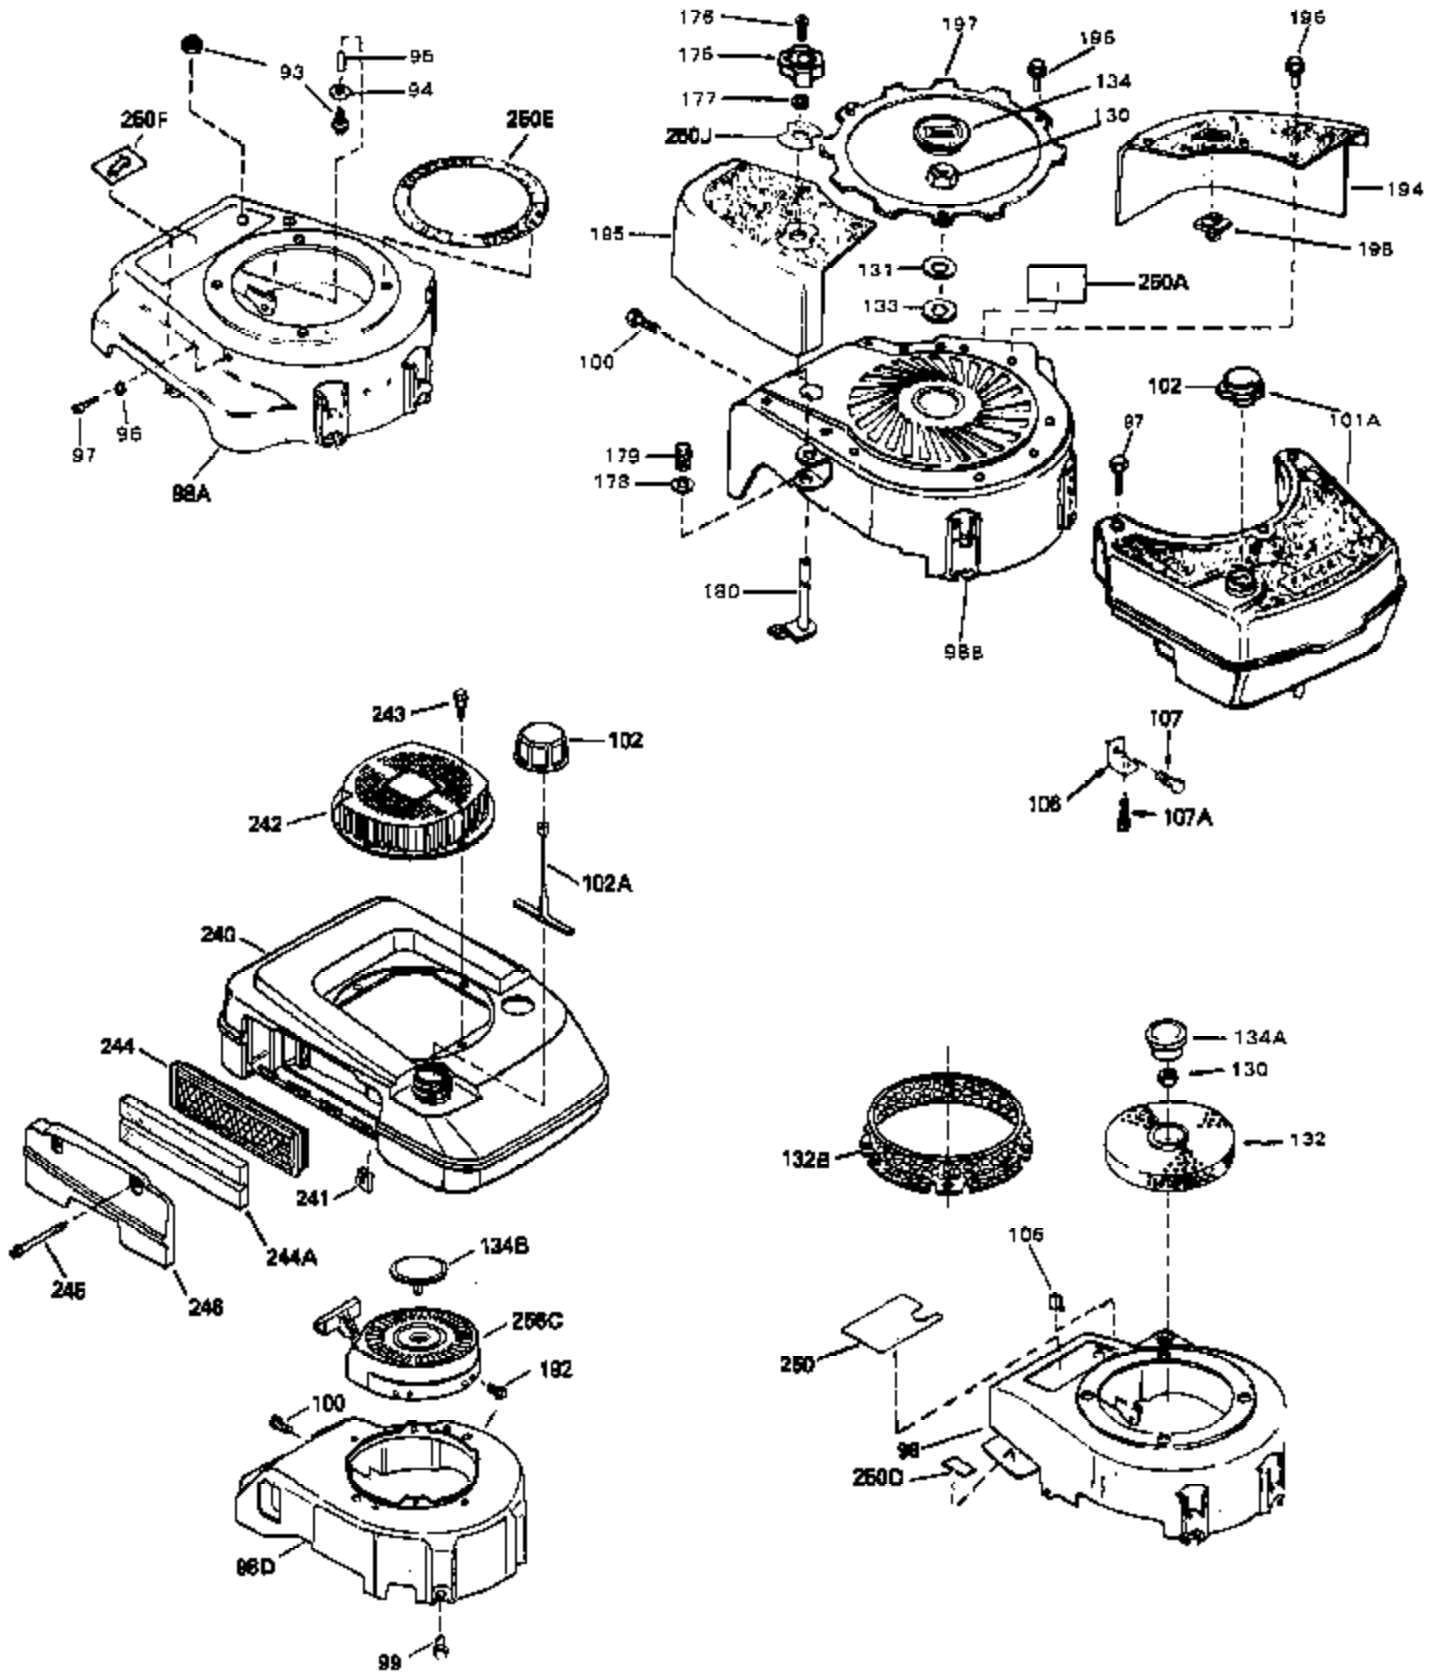

Ref #	Part Number	Qty	Description
1	33404A	0	Cylinder Assy. (2-5/8" Bore)
2	26727	0	Pin, Dowel
50	34215	0	Breather Assy.
51	30200	0	Screw
52	32760	0	Gasket, Breather
63	650506	0	Screw
64	631036	0	Shutter, Throttle
65	631530	0	Shaft Assy., Throttle
66	631066	0	Spring, Return
72	650489	0	Screw
115	610973	0	Terminal Assy.
164	610782B	0	Flywheel (Solid state)
165	34080	0	Spacer, Flywheel key
166A	610893	0	Stator Plate Assy.
167	610738	0	Clip, Coil shield
168	31311	0	Clip, Coil locking
169	32016	0	Screw, Pan hd. self-tap, 8-32 x 1/2
170	610928	0	Connector
171	610929	0	Sleeve, Insulation
190	34239	0	Guard, Starter
191	34309	0	Stud
192	650802	0	Screw, Hex washer hd. taptite, 1/4-20 x 5/8
192A	0	0	Rivet, Pop (3/16" Dia.)
256A	590531	0	Starter, Side mount rewind