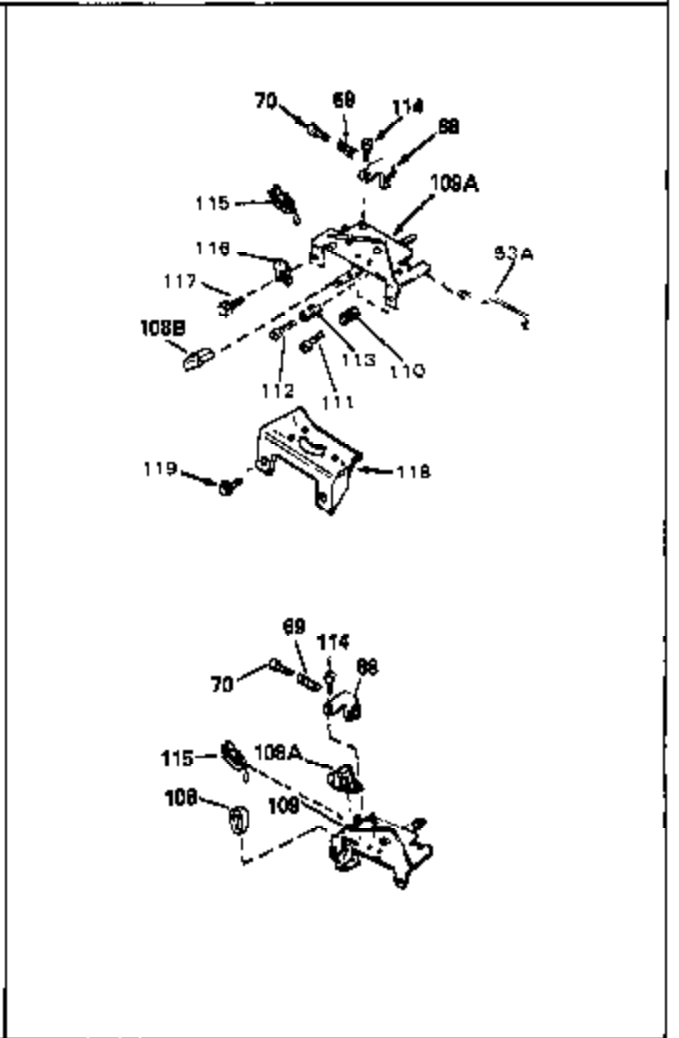

Ref #	Part Number	Qty	Description
53A	33133	0	Link, Throttle
108A	33971	0	Knob, Control
109	33970A	0	Control Assy., Speed
110	33802	0	Spring Compression
111	650777	0	Screw, Slotted fil. hd. mach., 6-32 x 7/16
112	650549	0	Screw
113	31342	0	Spring, Compression
114	30200	0	Screw
115	610973	0	Terminal Assy.
239	35435	0	Filter, Pre-Air (Poly)