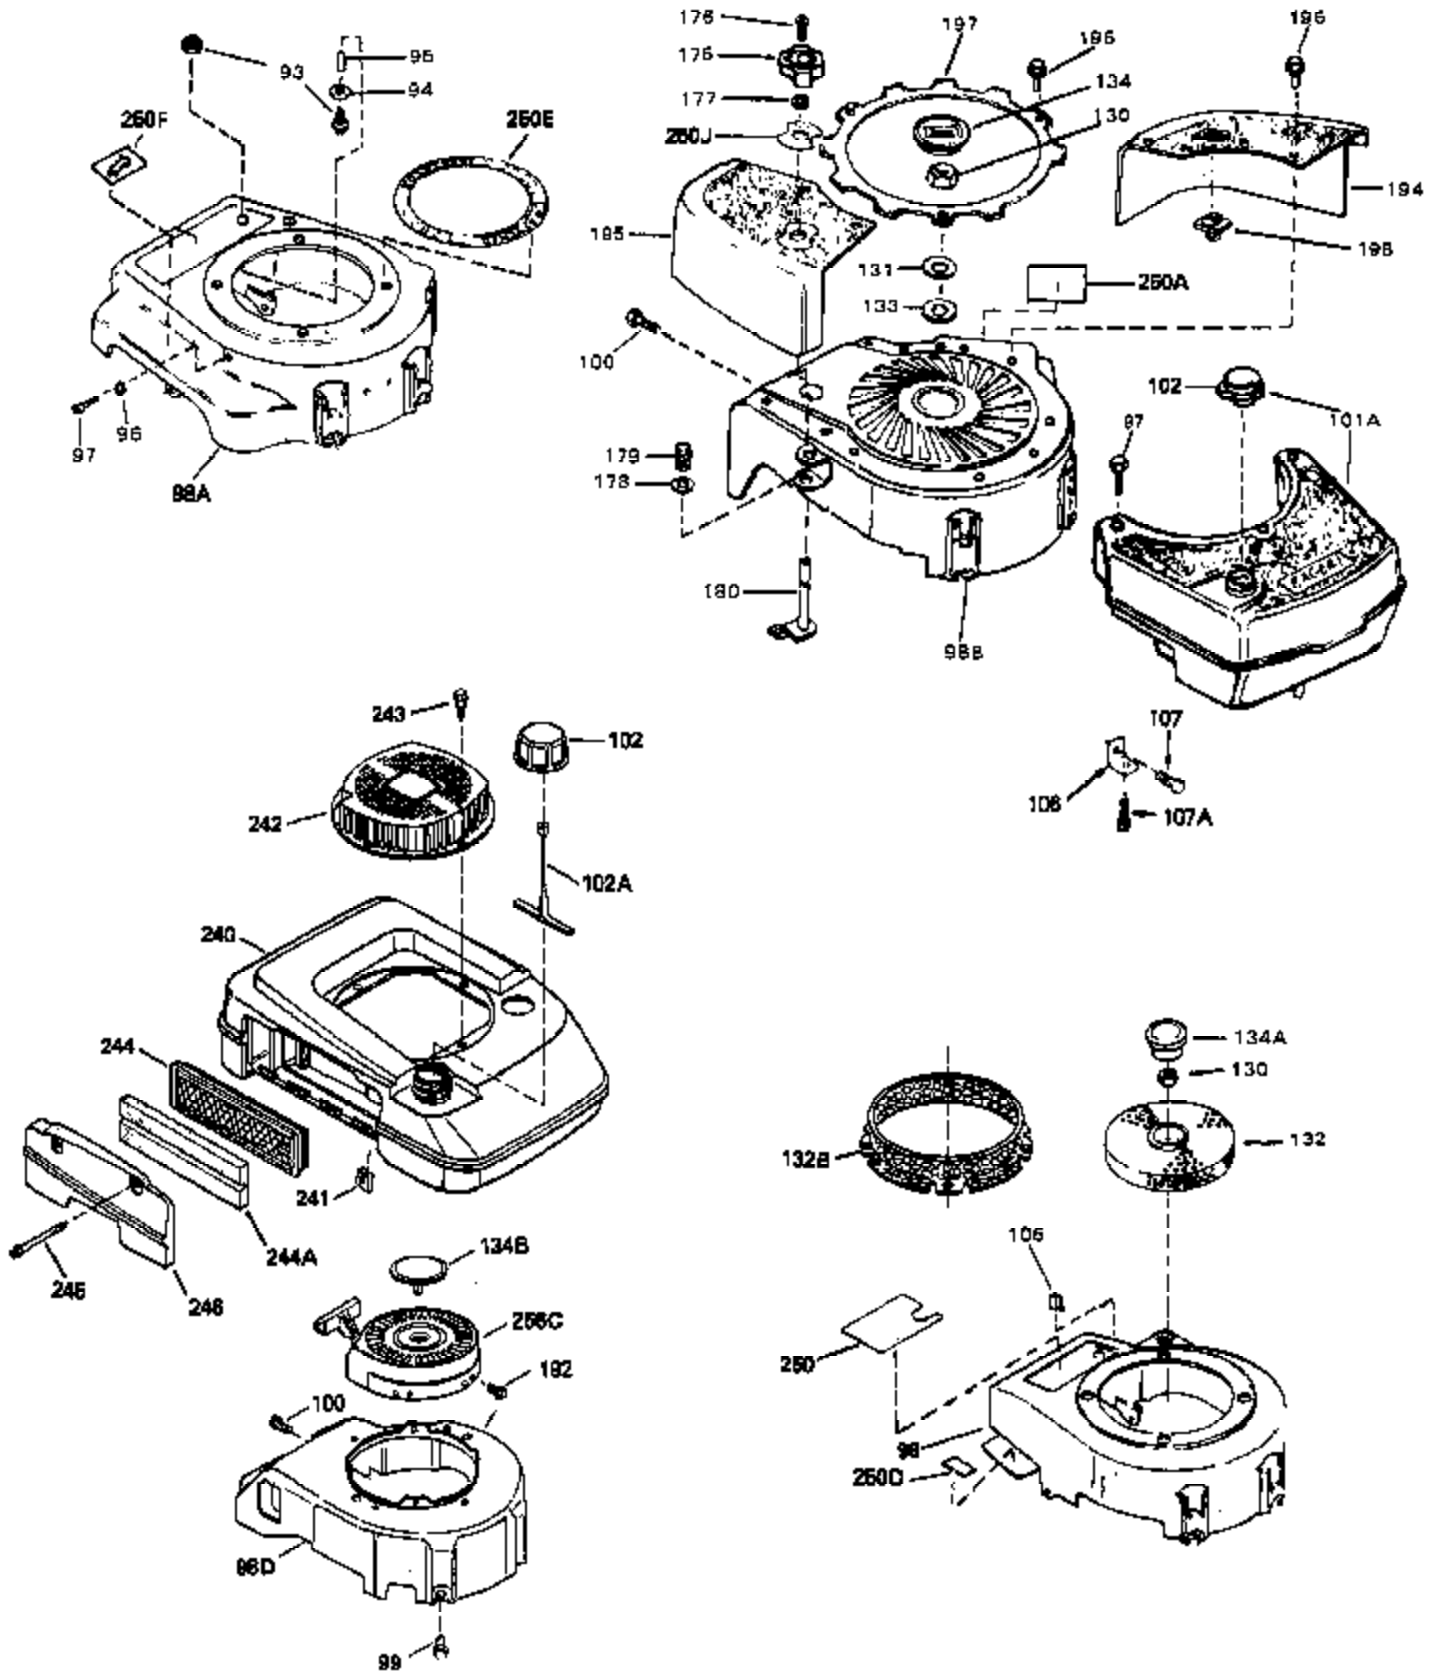

Ref #	Part Number	Qty	Description
1	33404A	0	Cylinder Assy. (2-5/8" Bore)
2	26727	0	Pin, Dowel
7	33876	0	Gasket, Stator
50	34215	0	Breather Assy.
51	30200	0	Screw
52	32760	0	Gasket, Breather
63	650506	0	Screw
64	631036	0	Shutter, Throttle
65	631530	0	Shaft Assy., Throttle
66	631066	0	Spring, Return
72	650489	0	Screw
92A	34084	0	Wire, Ground (Male fitting on one end and a
92A	34231	0	Wire, Ground (One female fitting & one
105B	29443	0	Clip, Fuel line
115	610973	0	Terminal Assy.
181	31748	0	Shaft, P.T.O.
182	31746	0	Gear, Worm
184	31745	0	Washer, Tang
185	31787	0	Washer, Flat
186	31749	0	Ring, Retaining
187	31744	0	Seal, Oil
188	31747	0	Washer, Thrust
189	650492	0	Screw
190	34239	0	Guard, Starter
191	34309	0	Stud
192A	0	0	Rivet, Pop (3/16" Dia.)
192	650802	0	Screw, Hex washer hd. taptite, 1/4-20 x 5/8
252	30548B	0	Condenser
253	30547A	0	Contact Assy., Breaker
254	610793A	0	Magneto, Tecumseh (w/ring gear)
256A	590531	0	Starter, Side mount rewind