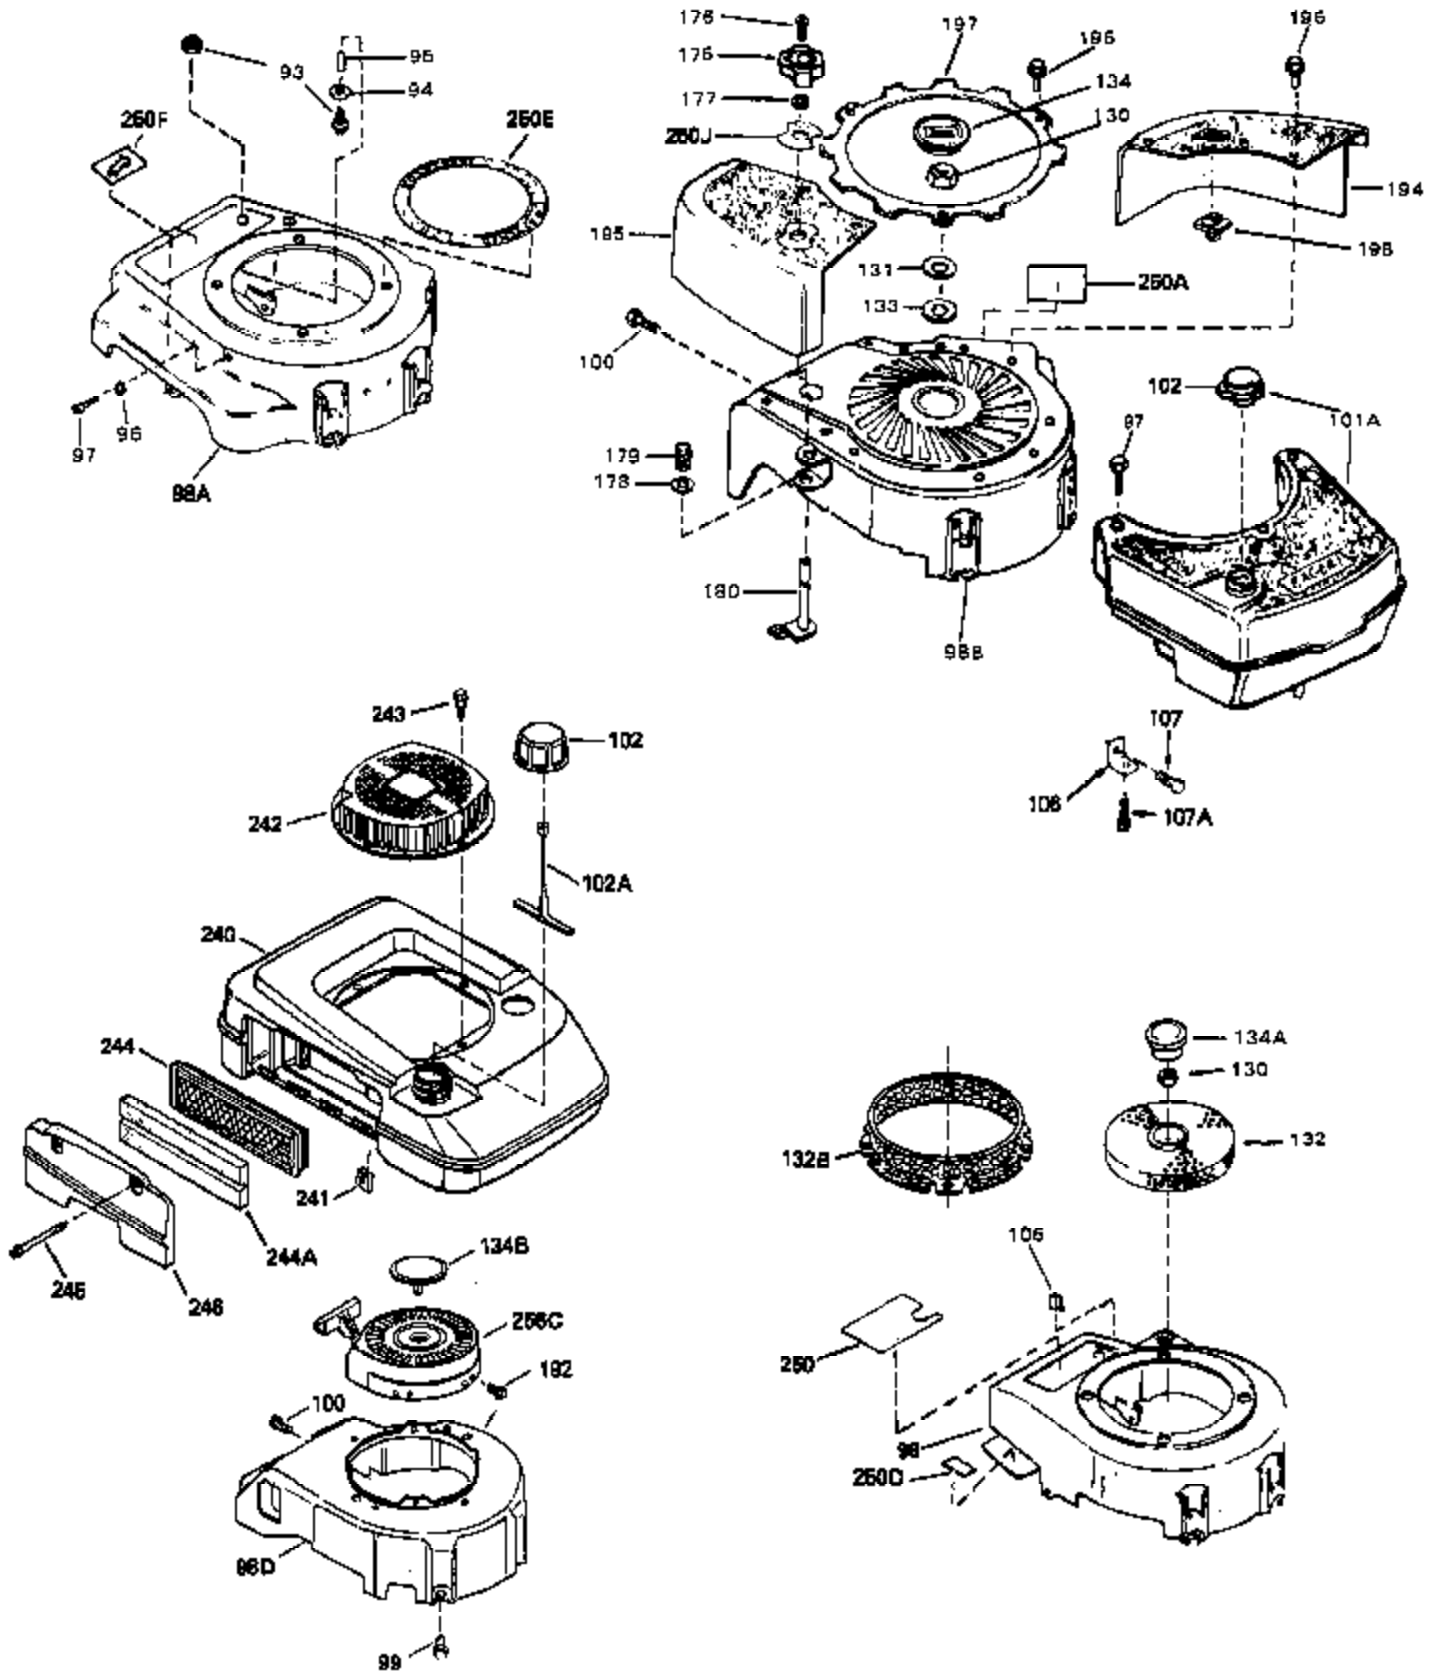

Ref #	Part Number	Qty	Description
1	33404A	0	Cylinder Assy. (2-5/8" Bore)
2	26727	0	Pin, Dowel
50	34215	0	Breather Assy.
51	30200	0	Screw
52	32760	0	Gasket, Breather
63	650506	0	Screw
64	631036	0	Shutter, Throttle
65	631530	0	Shaft Assy., Throttle
66	631066	0	Spring, Return
72	650489	0	Screw
92A	34084	0	Wire, Ground (Male fitting on one end and a
115	610973	0	Terminal Assy.
164	610782B	0	Flywheel (Solid state)
165	34080	0	Spacer, Flywheel key
166A	610893	0	Stator Plate Assy.
167	610738	0	Clip, Coil shield
168	31311	0	Clip, Coil locking
169	32016	0	Screw, Pan hd. self-tap, 8-32 x 1/2
170	610928	0	Connector
171	610929	0	Sleeve, Insulation
181	31748	0	Shaft, P.T.O.
182	31746	0	Gear, Worm
184	31745	0	Washer, Tang
185	31787	0	Washer, Flat
186	31749	0	Ring, Retaining
187	31744	0	Seal, Oil
188	31747	0	Washer, Thrust
189	650492	0	Screw
190	34239	0	Guard, Starter
191	34309	0	Stud
192	650802	0	Screw, Hex washer hd. taptite, 1/4-20 x 5/8
192A	0	0	Rivet, Pop (3/16" Dia.)
256A	590531	0	Starter, Side mount rewind