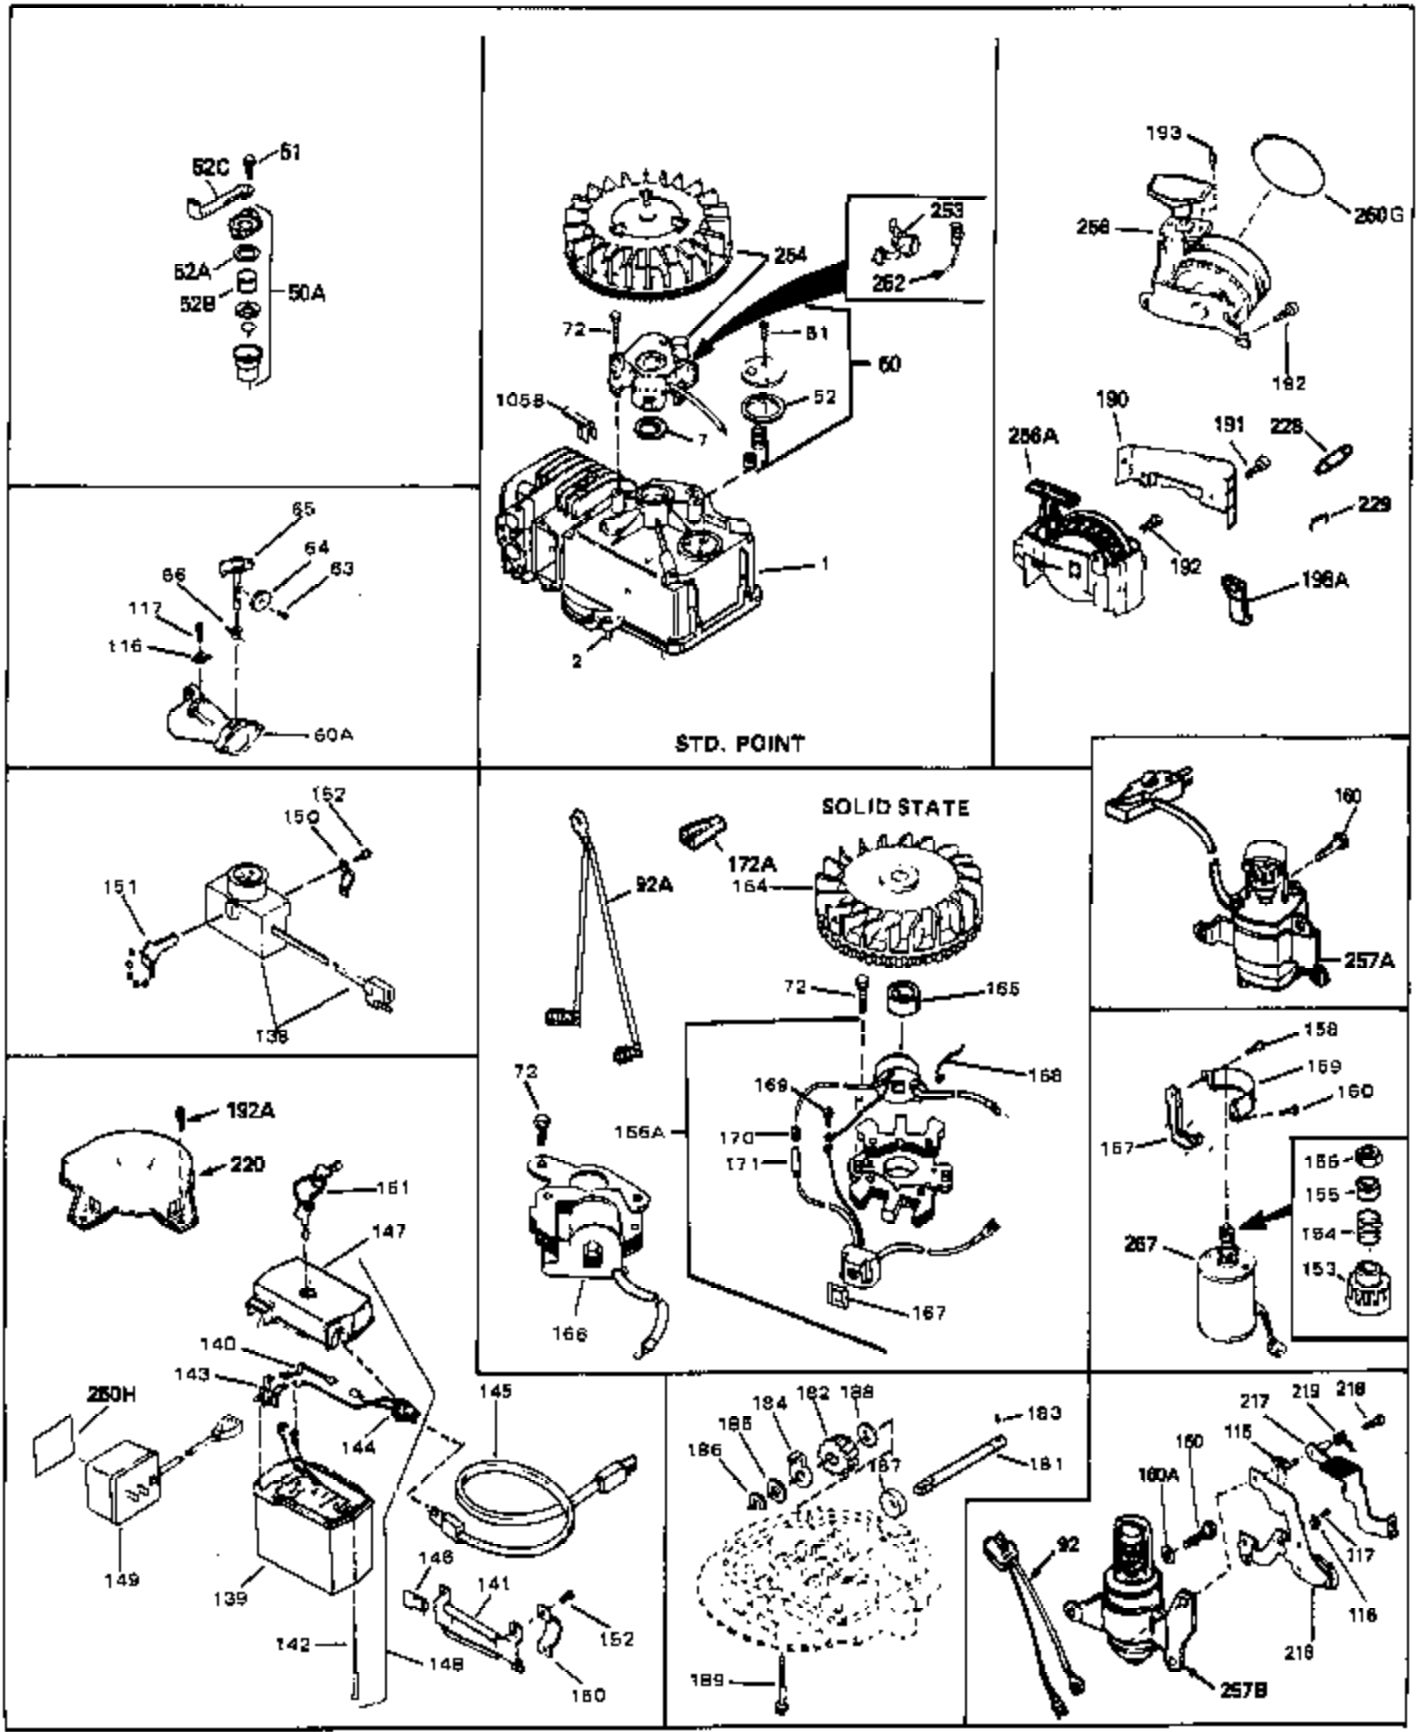

Ref #	Part Number	Qty	Description
	1 33404A	0	Cylinder Assy. (2-5/8" Bore)
	2 26727	0	Pin, Dowel
	50 34215	0	Breather Assy.
	51 30200	0	Screw
	52 32760	0	Gasket, Breather
	63 650506	0	Screw
	64 631036	0	Shutter, Throttle
	65 631530	0	Shaft Assy., Throttle
	66 631066	0	Spring, Return
	72 650167	0	Screw, Hex hd. Sems, 1/4-20 x 1/2
	92A 34231	0	Wire, Ground (One female fitting & one
	115 610973	0	Terminal Assy.
	164 610782B	0	Flywheel (Solid state)
	165 34080	0	Spacer, Flywheel key
	166 610946A	0	Stator Plate Assy. (Solid State)
	190 34239	0	Guard, Starter
	191 34309	0	Stud
	192A 0	0	Rivet, Pop (3/16" Dia.)
	192 650802	0	Screw, Hex washer hd. taptite, 1/4-20 x 5/8
	256A 590531	0	Starter, Side mount rewind

Ref #	Part Number	Qty	Description
97	28763	0	Screw, Hex washer hd. thread-forming, 10-24
98B	33558A	0	Housing, Blower
99	650831	0	Screw, Hex washer hd. Powerlok thread,
101A	33082A	0	Tank Assy., Fuel (Charcoal Poly) (1.5 qt.)
102	34118	0	Cap, Fuel filler (Red Plastic) (Spurt
102	410144B	0	Cap, Fuel filler (White Plastic) (Std.)
105	34246	0	Clip, Ground wire
130	650607	0	Nut, Flywheel
131	650815	0	Washer, Belleville
133	650791	0	Washer, Belleville
134	34113	0	Plug, Screen
192	650802	0	Screw, Hex washer hd. taptite, 1/4-20 x 5/8
250	34274	0	Decal, Instruction
250F	34408	0	Decal, Instruction (Stop)