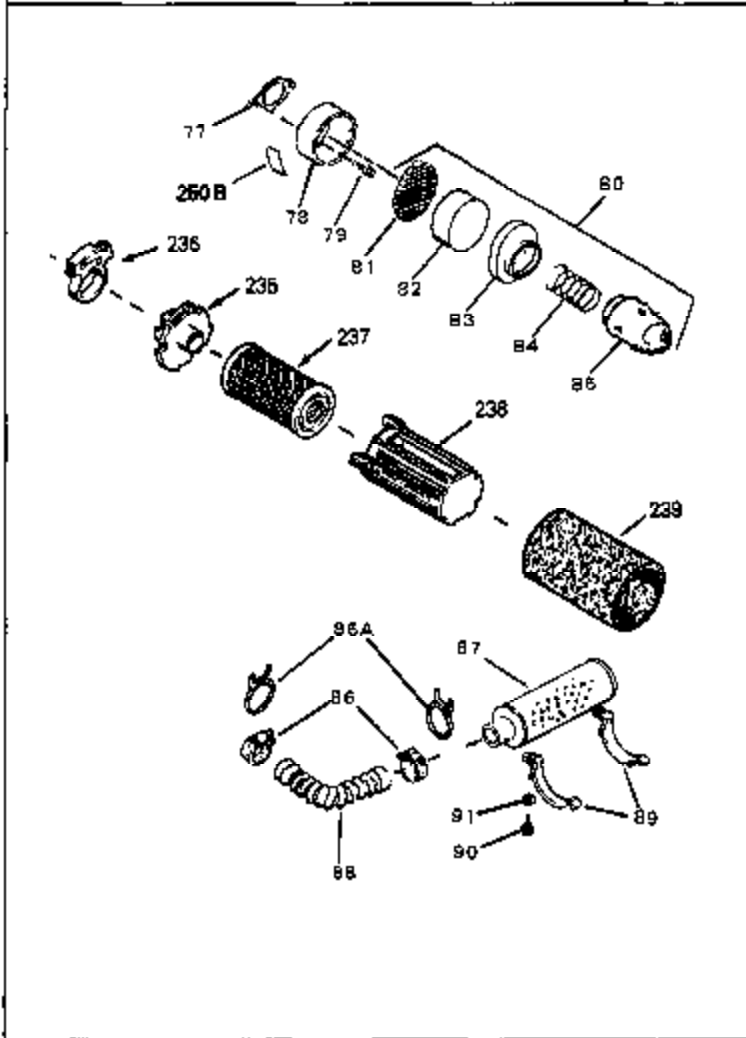

Ref #	Part Number	Qty	Description
53A	33133	0	Link, Throttle
108A	33971	0	Knob, Control
109	33970A	0	Control Assy., Speed
110	33802	0	Spring Compression
111	650777	0	Screw, Slotted fil. hd. mach., 6-32 x 7/16
112	650549	0	Screw
113	31342	0	Spring, Compression
114	30200	0	Screw
115	610973	0	Terminal Assy.
120B	33556	0	Muffler
122	33753	0	Plate, Lock
239	35435	0	Filter, Pre-Air (Poly)