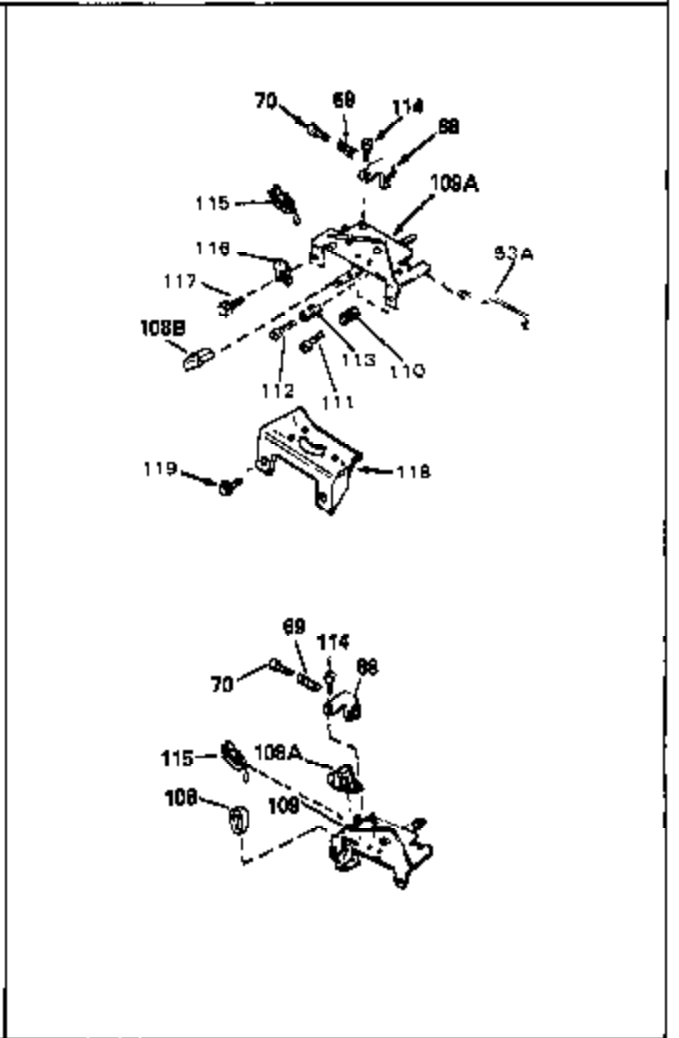

Ref #	Part Number	Qty	Description
53A	33133	0	Link, Throttle
108A	33971	0	Knob, Control
109	33970A	0	Control Assy., Speed
110	33802	0	Spring Compression
111	650777	0	Screw, Slotted fil. hd. mach., 6-32 x 7/16
112	650549	0	Screw
113	31342	0	Spring, Compression
114	30200	0	Screw
115	610973	0	Terminal Assy.
120B	33556	0	Muffler
122	33753	0	Plate, Lock
239	35435	0	Filter, Pre-Air (Poly)