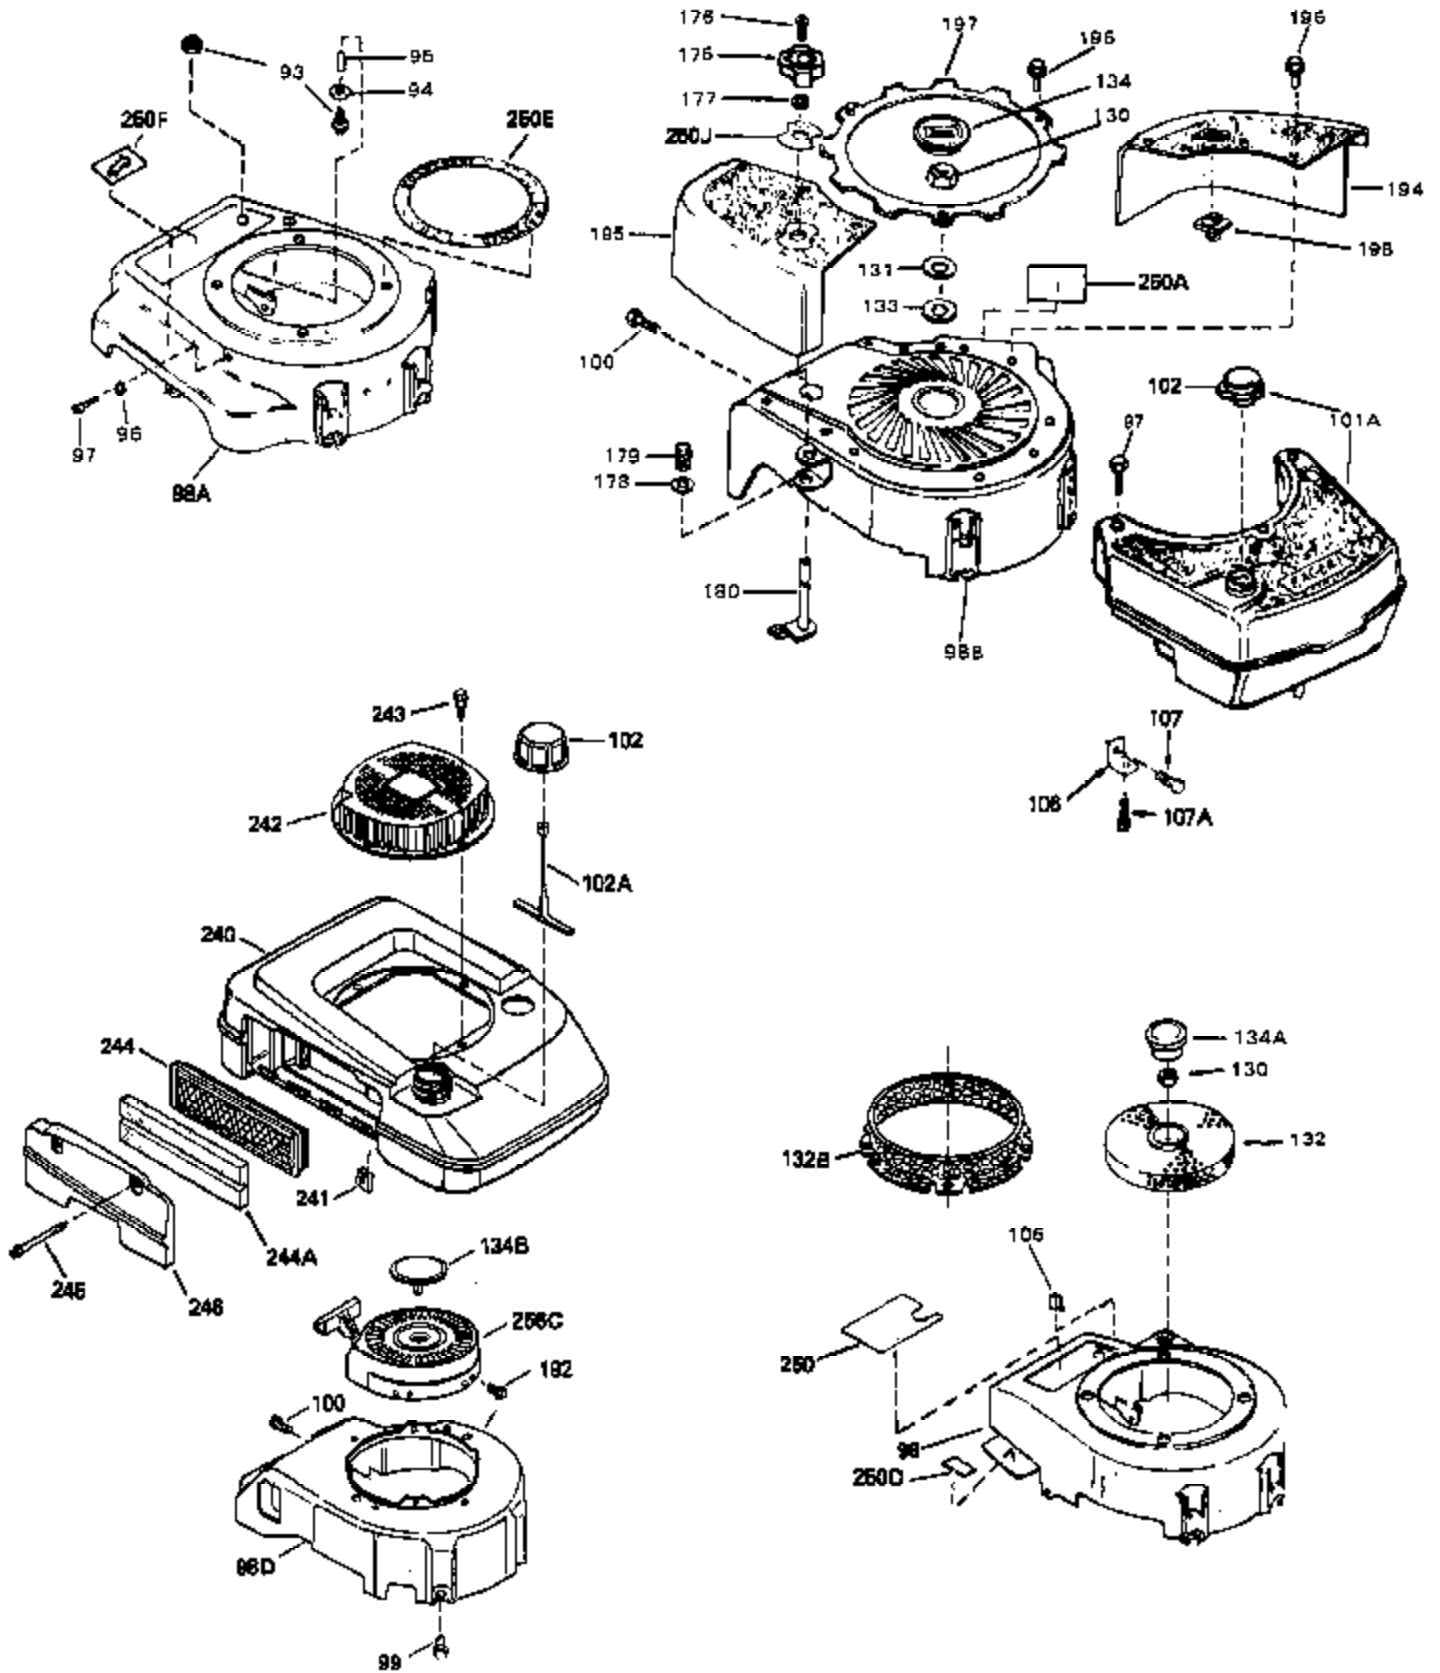

Ref #	Part Number	Qty	Description
52	32760	0	Gasket, Breather
54	33151	0	Link, Governor spring
55	32755	0	Cover, Valve spring box
56	27234	0	Gasket, Breather cover
57	650128	0	Screw
59	32649	0	Gasket, Intake
60	31384A	0	Pipe, Intake
61	6201	0	Screw
62	650451	0	Screw
67	26756	0	Gasket, Carburetor
71	29752	0	Nut
75	32972	0	Cleaner, Air
76	33168	0	Clamp, Corbin
99	650831	0	Screw, Hex washer hd. Powerlok thread,
102	34118	0	Cap, Fuel filler (Red Plastic) (Spurt
102	410144B	0	Cap, Fuel filler (White Plastic) (Std.)
103	29774	0	Line, Fuel (Braided 8.25")
103	30705	0	Line, Fuel (Braided 16")
103	34357	0	Line, Fuel (Epichlorohydrin 6-3/4")
103A	31400	0	Line, Fuel (3-3/8" Metal)
104	26460	0	Clamp, Fuel line
115	610973	0	Terminal Assy.
121	792005	0	Screw, Hex hd., 1/4-20 x 2-1/2
125	34282	0	"O" Ring (.612 I.D. x .812 O.D. x .103
126	34207A	0	Tube, Oil filler
127	33590	0	"O" Ring
128	34267	0	Dipstick, Oil (Twist Lock)
129	610118	0	Cover, Spark plug
130	650607	0	Nut, Flywheel
131	650815	0	Washer, Belleville
133	650791	0	Washer, Belleville
165	34080	0	Spacer, Flywheel key
192A	0	0	Rivet, Pop (3/16" Dia.)
201	730207	0	Magneto-to-Solid State Conversion Kit
251	631021	0	Inlet Needle, Seat & Clip Assy.
255	631840	0	Carburetor
258	33238C	0	Gasket Set

Ref #	Part Number	Qty	Description
	1 33404A	0	Cylinder Assy. (2-5/8" Bore)
	2 26727	0	Pin, Dowel
	50 34215	0	Breather Assy.
	51 30200	0	Screw
	52 32760	0	Gasket, Breather
	63 650506	0	Screw
	64 631036	0	Shutter, Throttle
	65 631530	0	Shaft Assy., Throttle
	66 631066	0	Spring, Return
	72 650167	0	Screw, Hex hd. Sems, 1/4-20 x 1/2
	92A 34231	0	Wire, Ground (One female fitting & one
	115 610973	0	Terminal Assy.
	164 610782B	0	Flywheel (Solid state)
	165 34080	0	Spacer, Flywheel key
	166 610946A	0	Stator Plate Assy. (Solid State)
	190 34239	0	Guard, Starter
	191 34309	0	Stud
	192A 0	0	Rivet, Pop (3/16" Dia.)
	192 650802	0	Screw, Hex washer hd. taptite, 1/4-20 x 5/8
	256A 590531	0	Starter, Side mount rewind