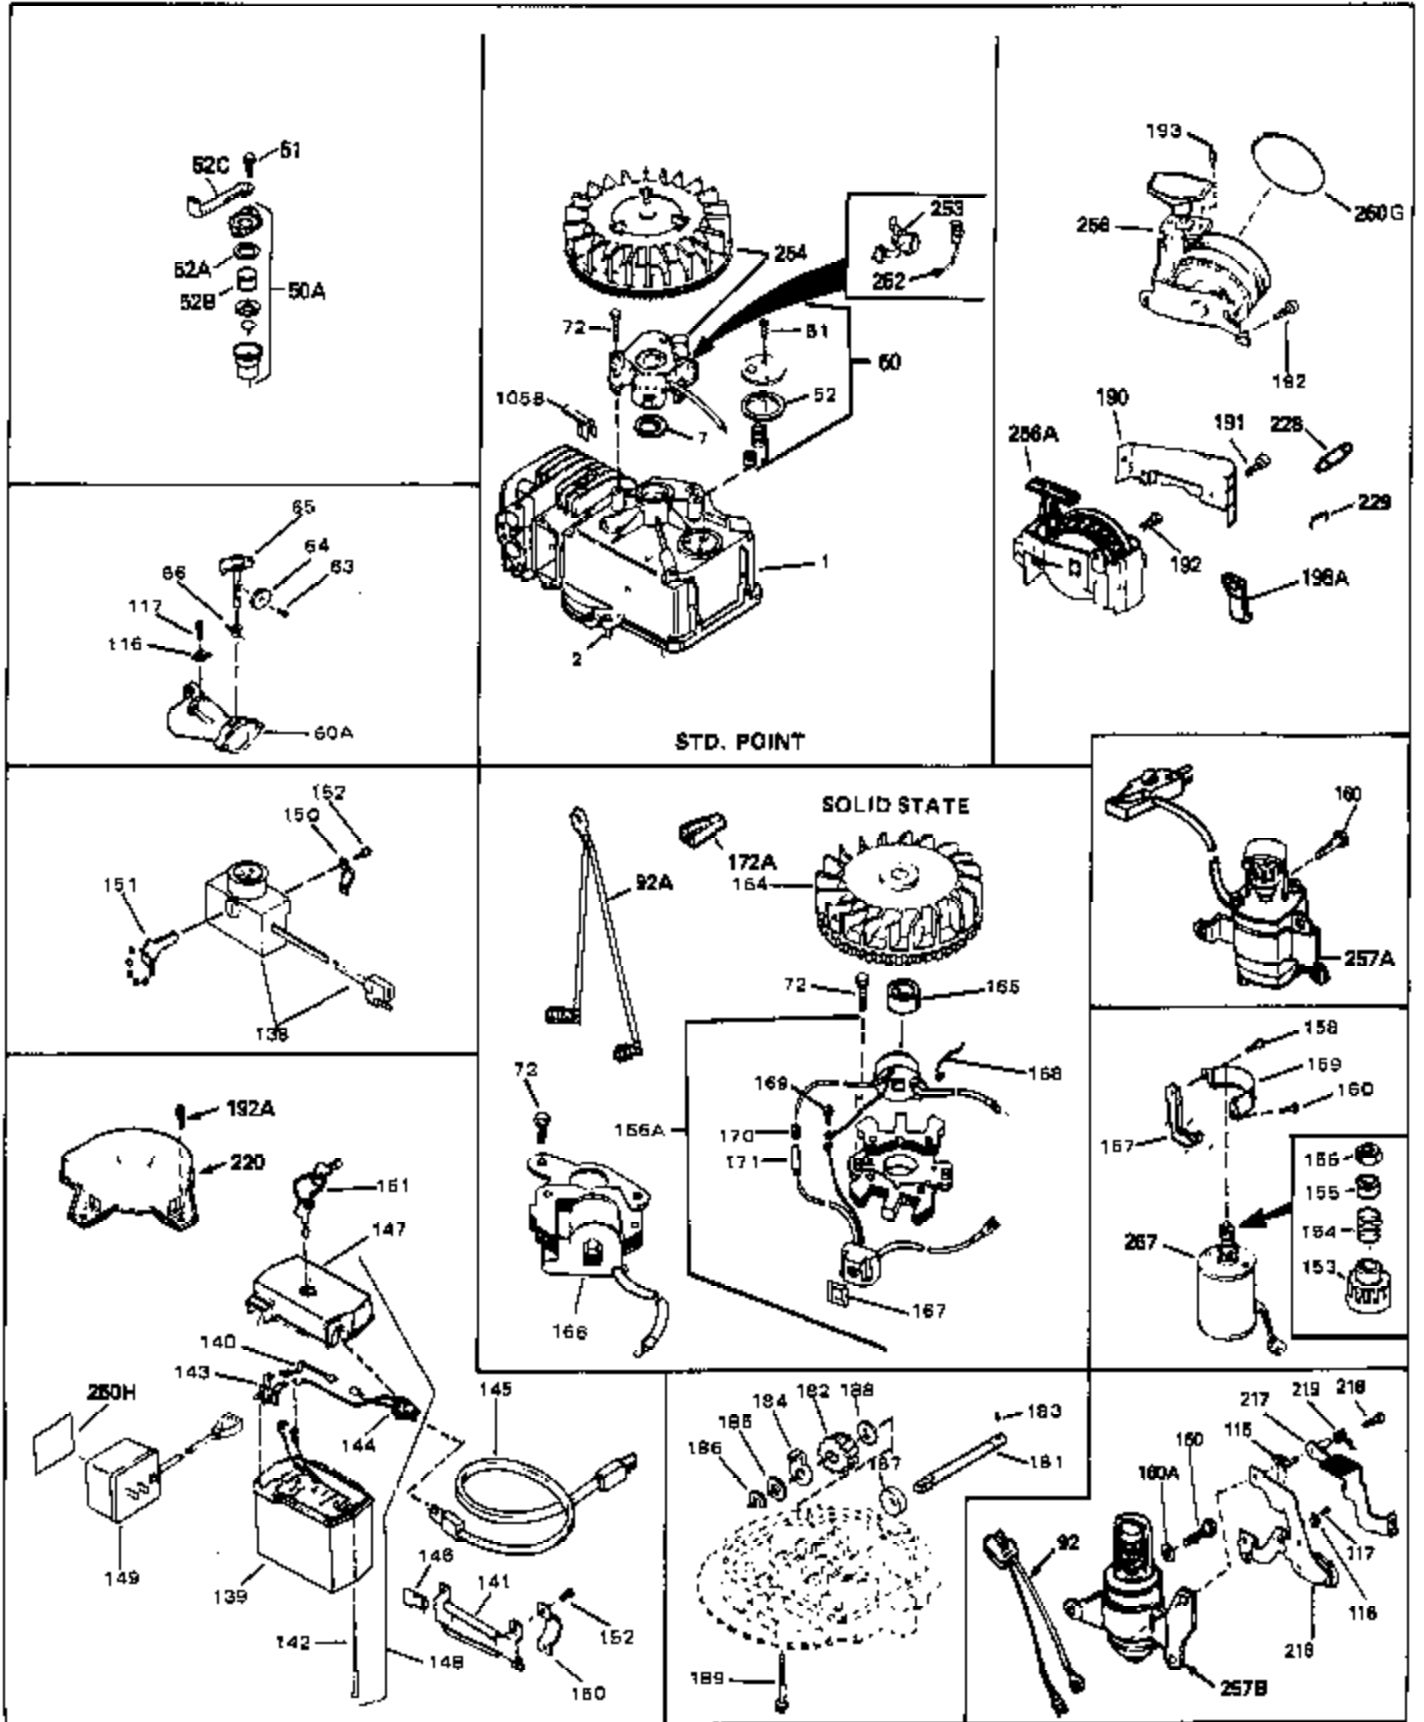

Ref #	Part Number	Qty	Description
	1 33404A	0	Cylinder Assy. (2-5/8" Bore)
	2 26727	0	Pin, Dowel
	50 34215	0	Breather Assy.
	51 30200	0	Screw
	52 32760	0	Gasket, Breather
	63 650506	0	Screw
	64 631036	0	Shutter, Throttle
	65 631530	0	Shaft Assy., Throttle
	66 631066	0	Spring, Return
	72 650167	0	Screw, Hex hd. Sems, 1/4-20 x 1/2
	92A 34231	0	Wire, Ground (One female fitting & one
	115 610973	0	Terminal Assy.
	164 610782B	0	Flywheel (Solid state)
	165 34080	0	Spacer, Flywheel key
	166 610946A	0	Stator Plate Assy. (Solid State)
	190 34239	0	Guard, Starter
	191 34309	0	Stud
	192A 0	0	Rivet, Pop (3/16" Dia.)
	192 650802	0	Screw, Hex washer hd. taptite, 1/4-20 x 5/8
	256A 590531	0	Starter, Side mount rewind

Ref #	Part Number	Qty	Description
	97 28763	0	Screw, Hex washer hd. thread-forming, 10-24
	98B 33558A	0	Housing, Blower
	99 650831	0	Screw, Hex washer hd. Powerlok thread,
	101A 33082A	0	Tank Assy., Fuel (Charcoal Poly) (1.5 qt.)
	102 34118	0	Cap, Fuel filler (Red Plastic) (Spurt
	102 410144B	0	Cap, Fuel filler (White Plastic) (Std.)
	105 34246	0	Clip, Ground wire
	130 650607	0	Nut, Flywheel
	131 650815	0	Washer, Belleville
	133 650791	0	Washer, Belleville
	134 34113	0	Plug, Screen
	192 650802	0	Screw, Hex washer hd. taptite, 1/4-20 x 5/8
	250 34274	0	Decal, Instruction
	250F 34408	0	Decal, Instruction (Stop)