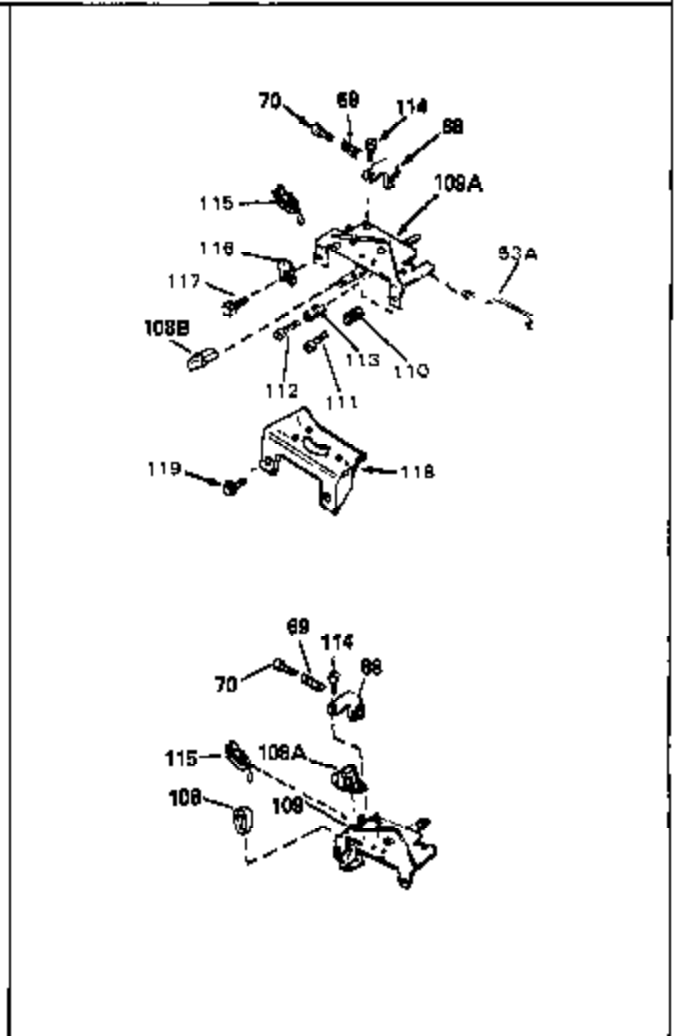

Ref #	Part Number	Qty	Description
108A	33971	0	Knob, Control
109	33970A	0	Control Assy., Speed
110	33802	0	Spring Compression
111	650777	0	Screw, Slotted fil. hd. mach., 6-32 x 7/16
112	650549	0	Screw
113	31342	0	Spring, Compression
114	30200	0	Screw
115	610973	0	Terminal Assy.
118	34371	0	Cover, Speed control
119	650807	0	Screw, Hex washer hd. shoulder, 10-32 x 7/16
120B	33556	0	Muffler
122	33753	0	Plate, Lock
239	35435	0	Filter, Pre-Air (Poly)