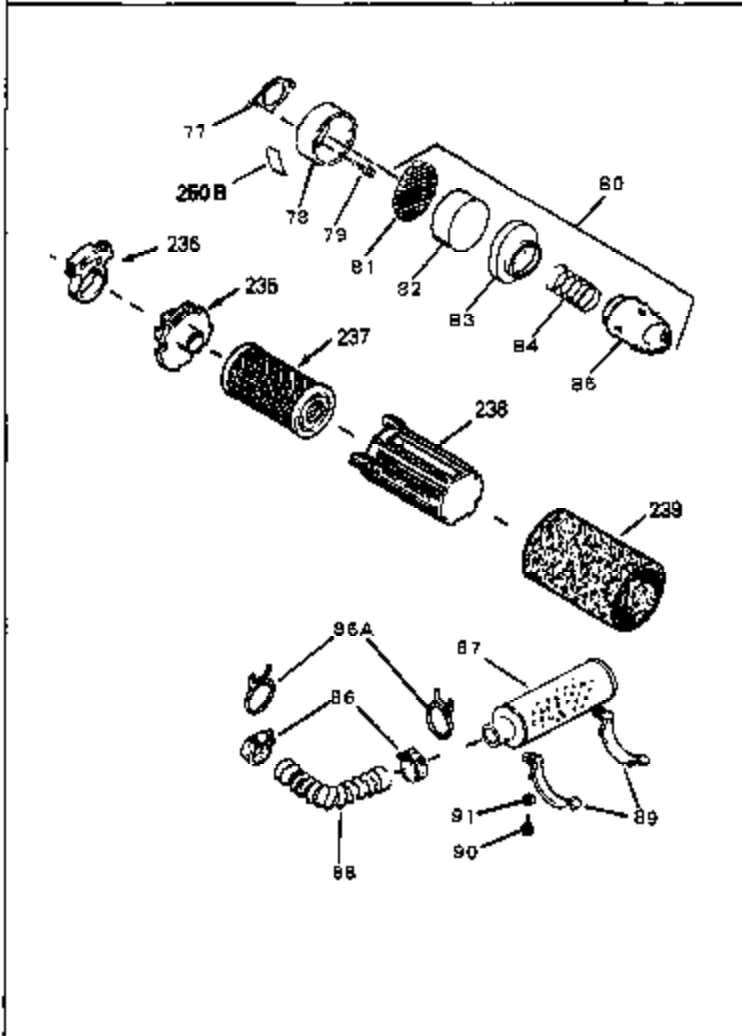

Ref #	Part Number	Qty	Description
108A	33971	0	Knob, Control
109	33970A	0	Control Assy., Speed
110	33802	0	Spring Compression
111	650777	0	Screw, Slotted fil. hd. mach., 6-32 x 7/16
112	650549	0	Screw
113	31342	0	Spring, Compression
114	30200	0	Screw
115	610973	0	Terminal Assy.
118	34371	0	Cover, Speed control
119	650807	0	Screw, Hex washer hd. shoulder, 10-32 x 7/16
120B	33556	0	Muffler
122	33753	0	Plate, Lock
239	35435	0	Filter, Pre-Air (Poly)