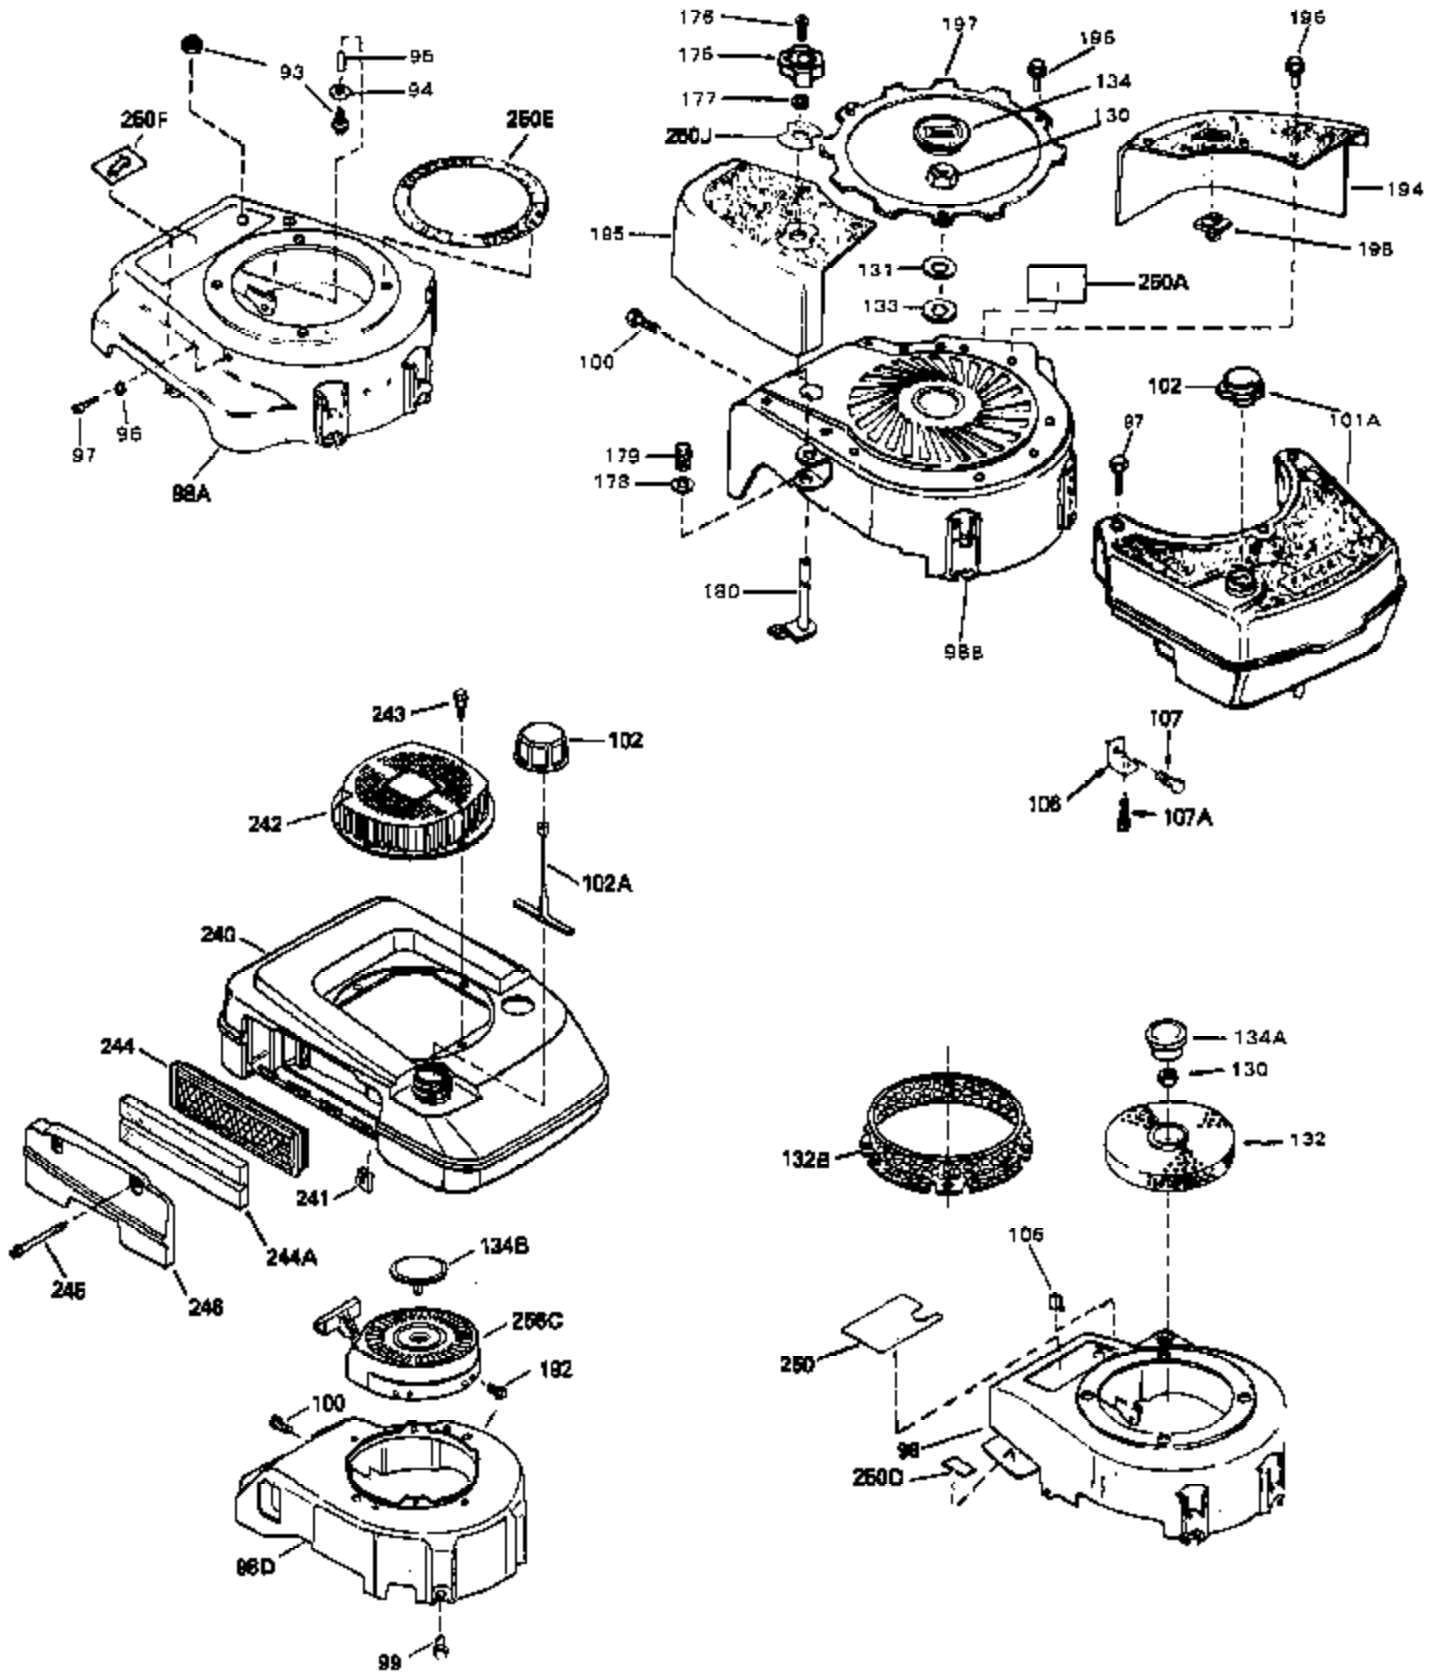

Ref #	Part Number	Qty	Description
98B	34367	0	Housing, Blower
99	650831	0	Screw, Hex washer hd. Powerlok thread,
100	30200	0	Screw
101A	34268	0	Tank Assy., Fuel (Red Poly) (1-1/2 qts.)
102	34118	0	Cap, Fuel filler (Red Plastic) (Spurt
102	410144B	0	Cap, Fuel filler (White Plastic) (Std.)
130	650816	0	Nut, Flywheel
131	650815	0	Washer, Belleville
134	34113	0	Plug, Screen
175	34266	0	Knob, Control
176	650627	0	Screw
177	32309	0	Ring, Retainer
178	650626	0	Washer, Flat
179	32308	0	Spring, Compression
180	34074	0	Lever, Carburetor control
192	650802	0	Screw, Hex washer hd. taptite, 1/4-20 x 5/8
194	34270	0	Cover, Engine (Starter side)
195	34269	0	Cover, Engine (Carb. side)
196	650803	0	Screw, Hex washer hd. self-tap, 10-32 x 7/8
197	34272	0	Ring, Grill
198	34271	0	Pulley Assy., Starter rope
250	34442A	0	Decal, Instruction
250J	34273	0	Decal, Control