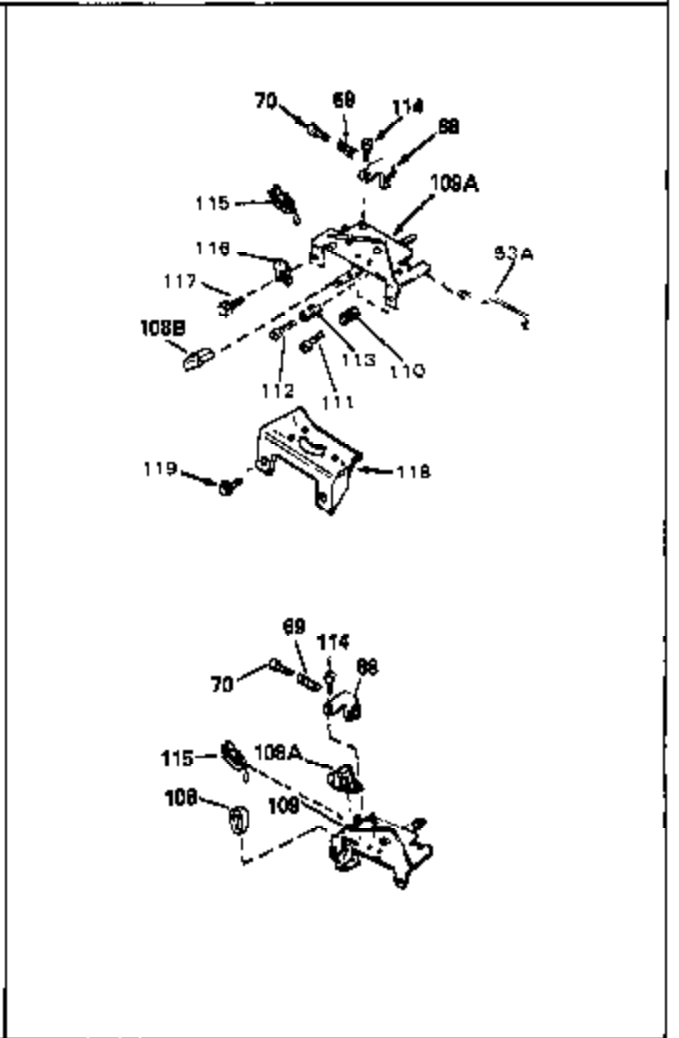

Ref #	Part Number	Qty	Description
109A	34073A	0	Control Assy., Speed
110	33802	0	Spring Compression
111	650777	0	Screw, Slotted fil. hd. mach., 6-32 x 7/16
112	650549	0	Screw
113	31342	0	Spring, Compression
114	30200	0	Screw
115	610973	0	Terminal Assy.
120B	33556	0	Muffler
122	33753	0	Plate, Lock
239	35435	0	Filter, Pre-Air (Poly)