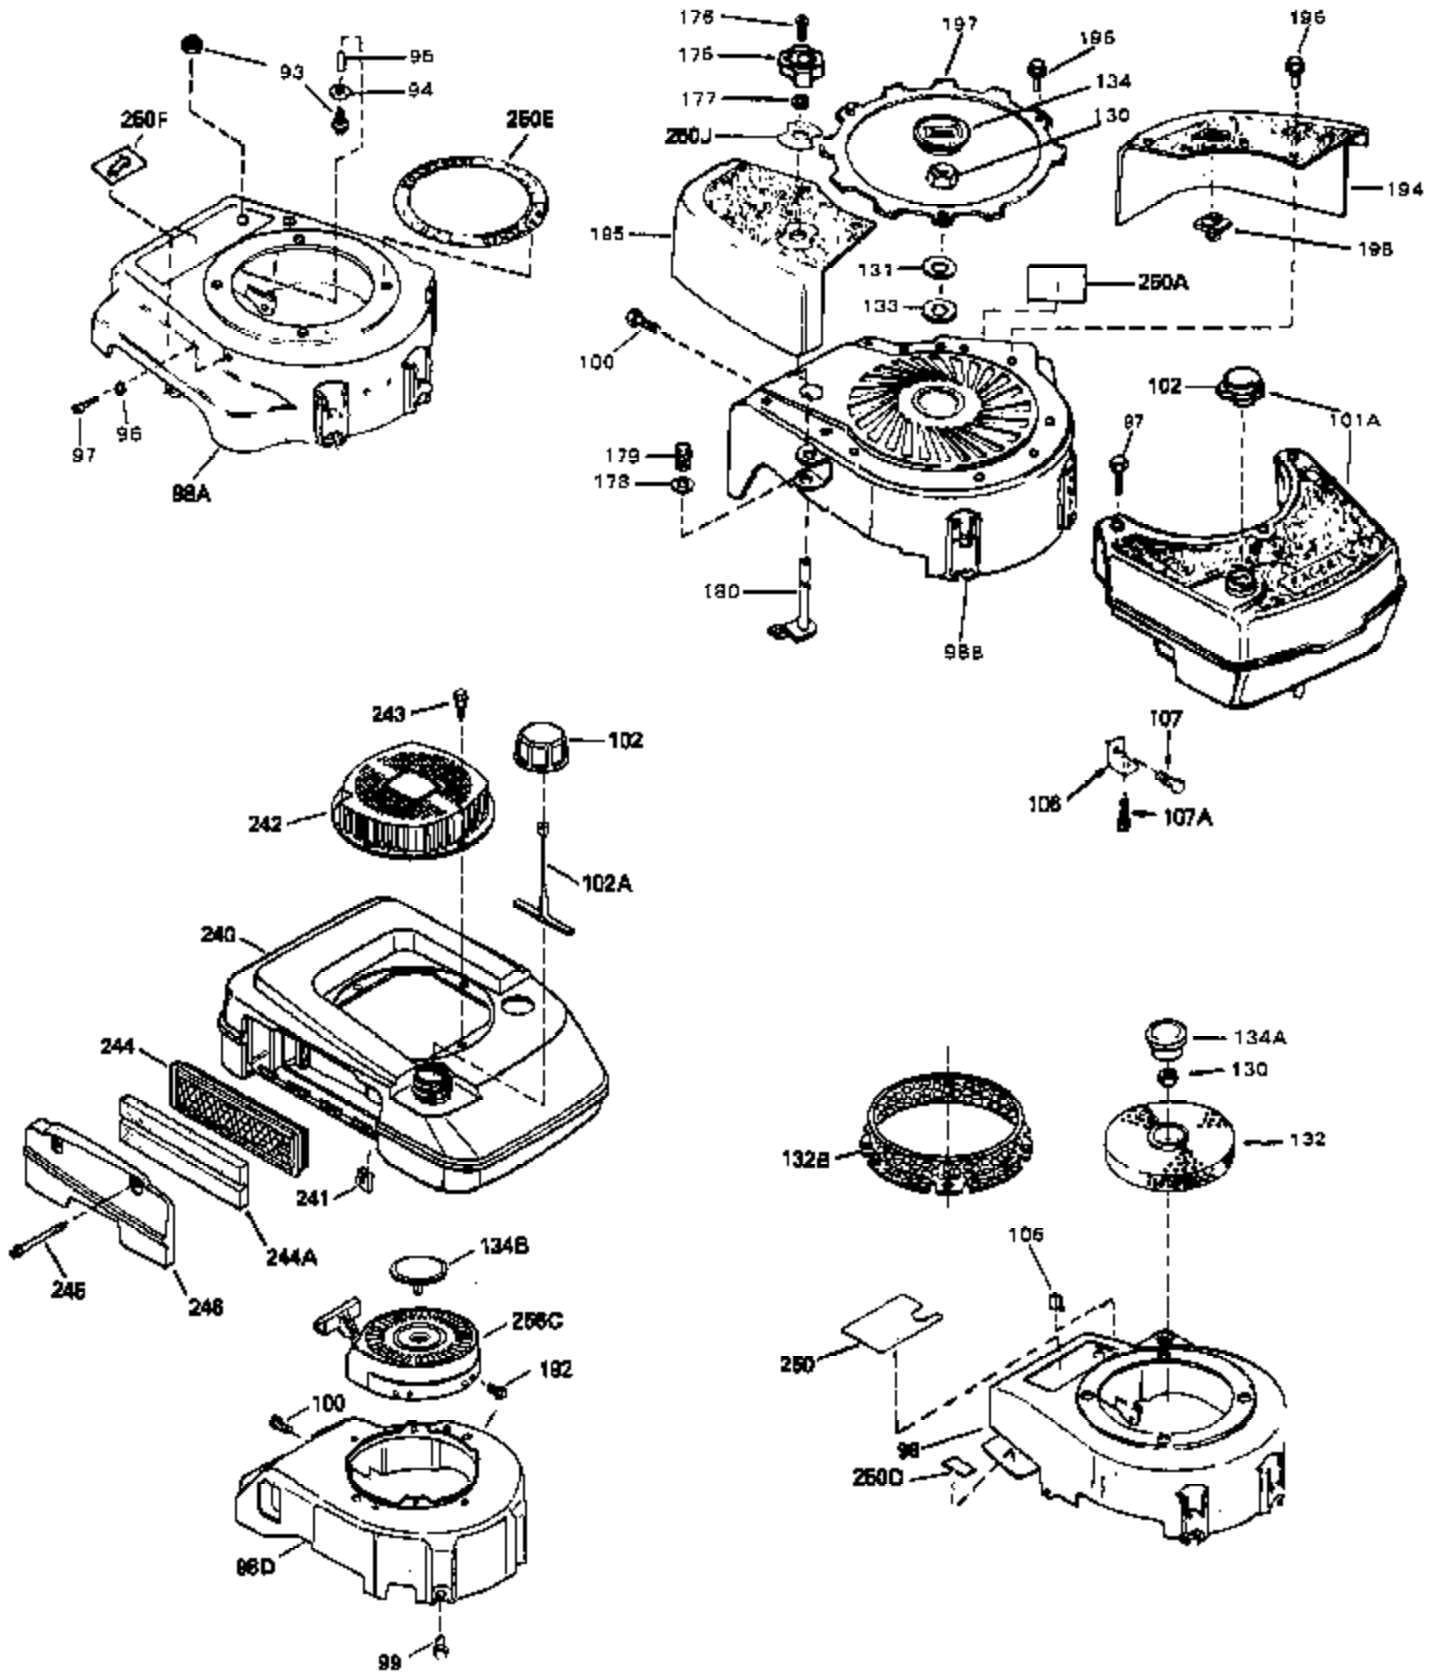

Ref #	Part Number	Qty	Description
55	32755	0	Cover, Valve spring box
56	27234	0	Gasket, Breather cover
57	650128	0	Screw
59	34690	0	Gasket, Intake
60	31384A	0	Pipe, Intake
61	6201	0	Screw
62	650451	0	Screw
67	26756	0	Gasket, Carburetor
71	29752	0	Nut
75	32972	0	Cleaner, Air
76	33168	0	Clamp, Corbin
99	650831	0	Screw, Hex washer hd. Powerlok thread,
100	30200	0	Screw
102	34118	0	Cap, Fuel filler (Red Plastic) (Spurt
102	410144B	0	Cap, Fuel filler (White Plastic) (Std.)
103	29774	0	Line, Fuel (Braided 8.25")
103	30705	0	Line, Fuel (Braided 16")
103	34357	0	Line, Fuel (Epichlorohydrin 6-3/4")
104	26460	0	Clamp, Fuel line
105A	30593	0	Clip, Magneto wire
115	610973	0	Terminal Assy.
121	792005	0	Screw, Hex hd., 1/4-20 x 2-1/2
124	650562	0	Screw
125	34265	0	Gasket, Oil fill tube
125	34282	0	"O" Ring (.612 I.D. x .812 O.D. x .103
126	34264	0	Tube Assy., Oil fill (Plastic)
127	33590	0	"O" Ring
128	34267	0	Dipstick, Oil (Twist Lock)
129	610118	0	Cover, Spark plug
130	650607	0	Nut, Flywheel
131	650815	0	Washer, Belleville
161	34353	0	Primer Assy.
162	32180C	0	Line, Primer
165	34080	0	Spacer, Flywheel key
192A	0	0	Rivet, Pop (3/16" Dia.)
199	650814	0	Screw, Hex hd. Sems, 10-24 x 1
200	611046A	0	Flywheel
201	34443A	0	Solid State Assy.
201	730207	0	Magneto-to-Solid State Conversion Kit
251	631021	0	Inlet Needle, Seat & Clip Assy.
255	632086	0	Carburetor
258	33238C	0	Gasket Set

Ref #	Part Number	Qty	Description
	1 34959	0	Cylinder Assy. (2-5/8" Bore)
	2 26727	0	Pin, Dowel
	50 34215	0	Breather Assy.
	51 30200	0	Screw
	52 32760	0	Gasket, Breather
	63 650506	0	Screw
	64 631036	0	Shutter, Throttle
	65 631530	0	Shaft Assy., Throttle
	66 631066	0	Spring, Return
	72 650489	0	Screw
	92A 34231	0	Wire, Ground (One female fitting & one
	115 610973	0	Terminal Assy.
	165 34080	0	Spacer, Flywheel key
	192A 0	0	Rivet, Pop (3/16" Dia.)
	192 650802	0	Screw, Hex washer hd. taptite, 1/4-20 x 5/8
	198A 34372A	0	Bracket Assy., Rope guide
	256A 590579	0	Starter, Side mount rewind