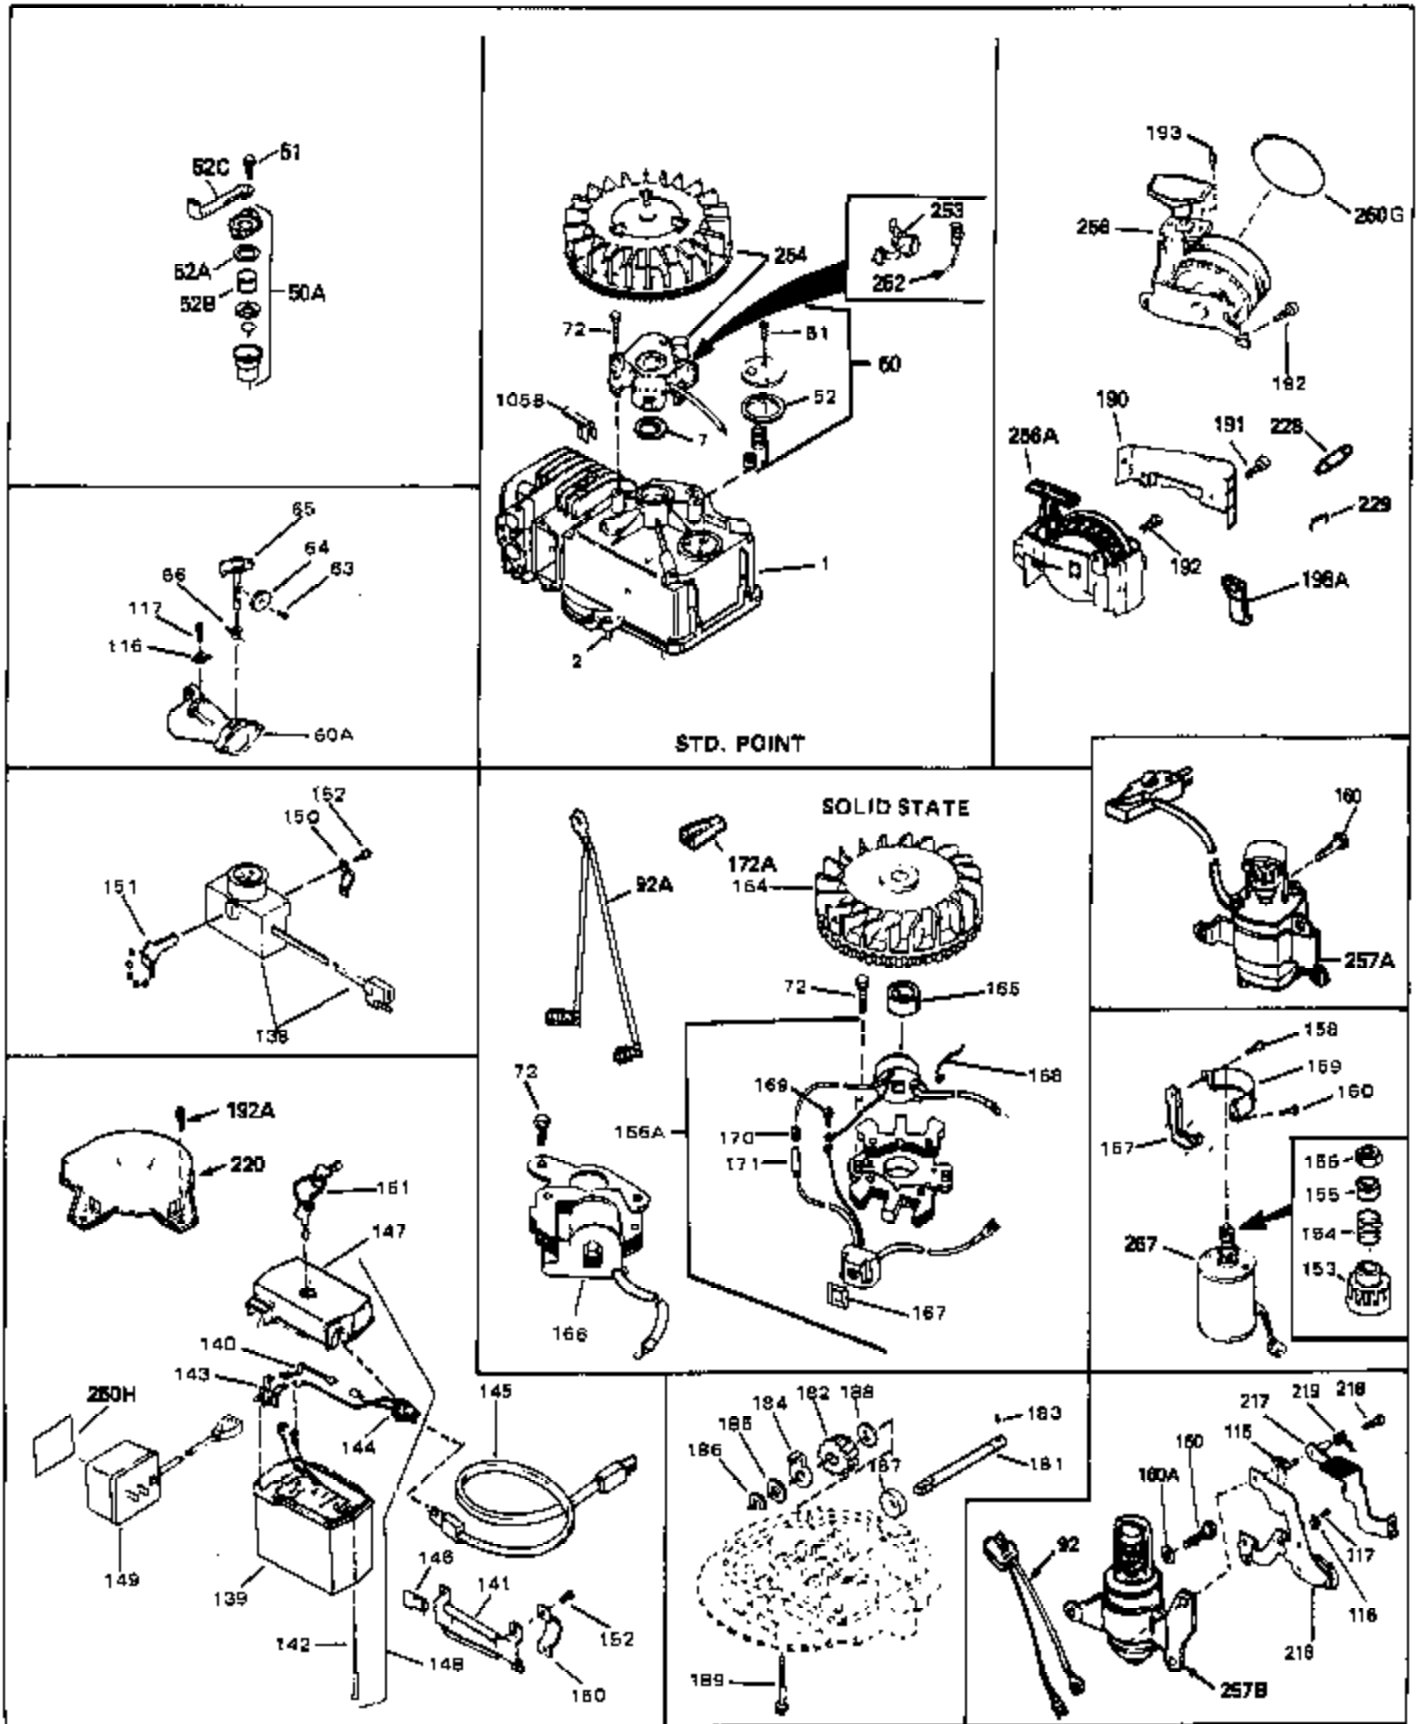

Ref #	Part Number	Qty	Description
	54 34337	0	Link, Governor spring
	55 32755	0	Cover, Valve spring box
	56 27234	0	Gasket, Breather cover
	57 650128	0	Screw
	59 32649	0	Gasket, Intake
	60 31384A	0	Pipe, Intake
	61 6201	0	Screw
	62 650451	0	Screw
	67 26756	0	Gasket, Carburetor
	71 29752	0	Nut
	75 32972	0	Cleaner, Air
	76 33168	0	Clamp, Corbin
	99 650831	0	Screw, Hex washer hd. Powerlok thread,
	100 30200	0	Screw
	102 34118	0	Cap, Fuel filler (Red Plastic) (Spurt
	102 410144B	0	Cap, Fuel filler (White Plastic) (Std.)
	103 29774	0	Line, Fuel (Braided 8.25")
	103 30705	0	Line, Fuel (Braided 16")
	103 34357	0	Line, Fuel (Epichlorohydrin 6-3/4")
	104 26460	0	Clamp, Fuel line
	105A 30593	0	Clip, Magneto wire
	115 610973	0	Terminal Assy.
	121 650795	0	Screw, Hex hd. cap, Sems, 1/4-20 x 2-5/16
	124 650562	0	Screw
	125 34265	0	Gasket, Oil fill tube
	125 34282	0	"O" Ring (.612 I.D. x .812 O.D. x .103
	126 34264	0	Tube Assy., Oil fill (Plastic)
	127 33590	0	"O" Ring
	128 34267	0	Dipstick, Oil (Twist Lock)
	129 610118	0	Cover, Spark plug
	130 650816	0	Nut, Flywheel
	131 650815	0	Washer, Belleville
	161 34353	0	Primer Assy.
	162 32180C	0	Line, Primer
	165 34080	0	Spacer, Flywheel key
	192A 0	0	Rivet, Pop (3/16" Dia.)
	199 650814	0	Screw, Hex hd. Sems, 10-24 x 1
	200 611046A	0	Flywheel
	201 34443A	0	Solid State Assy.
	201 730207	0	Magneto-to-Solid State Conversion Kit
	251 631021	0	Inlet Needle, Seat & Clip Assy.
	255 632086	0	Carburetor
	258 33238C	0	Gasket Set